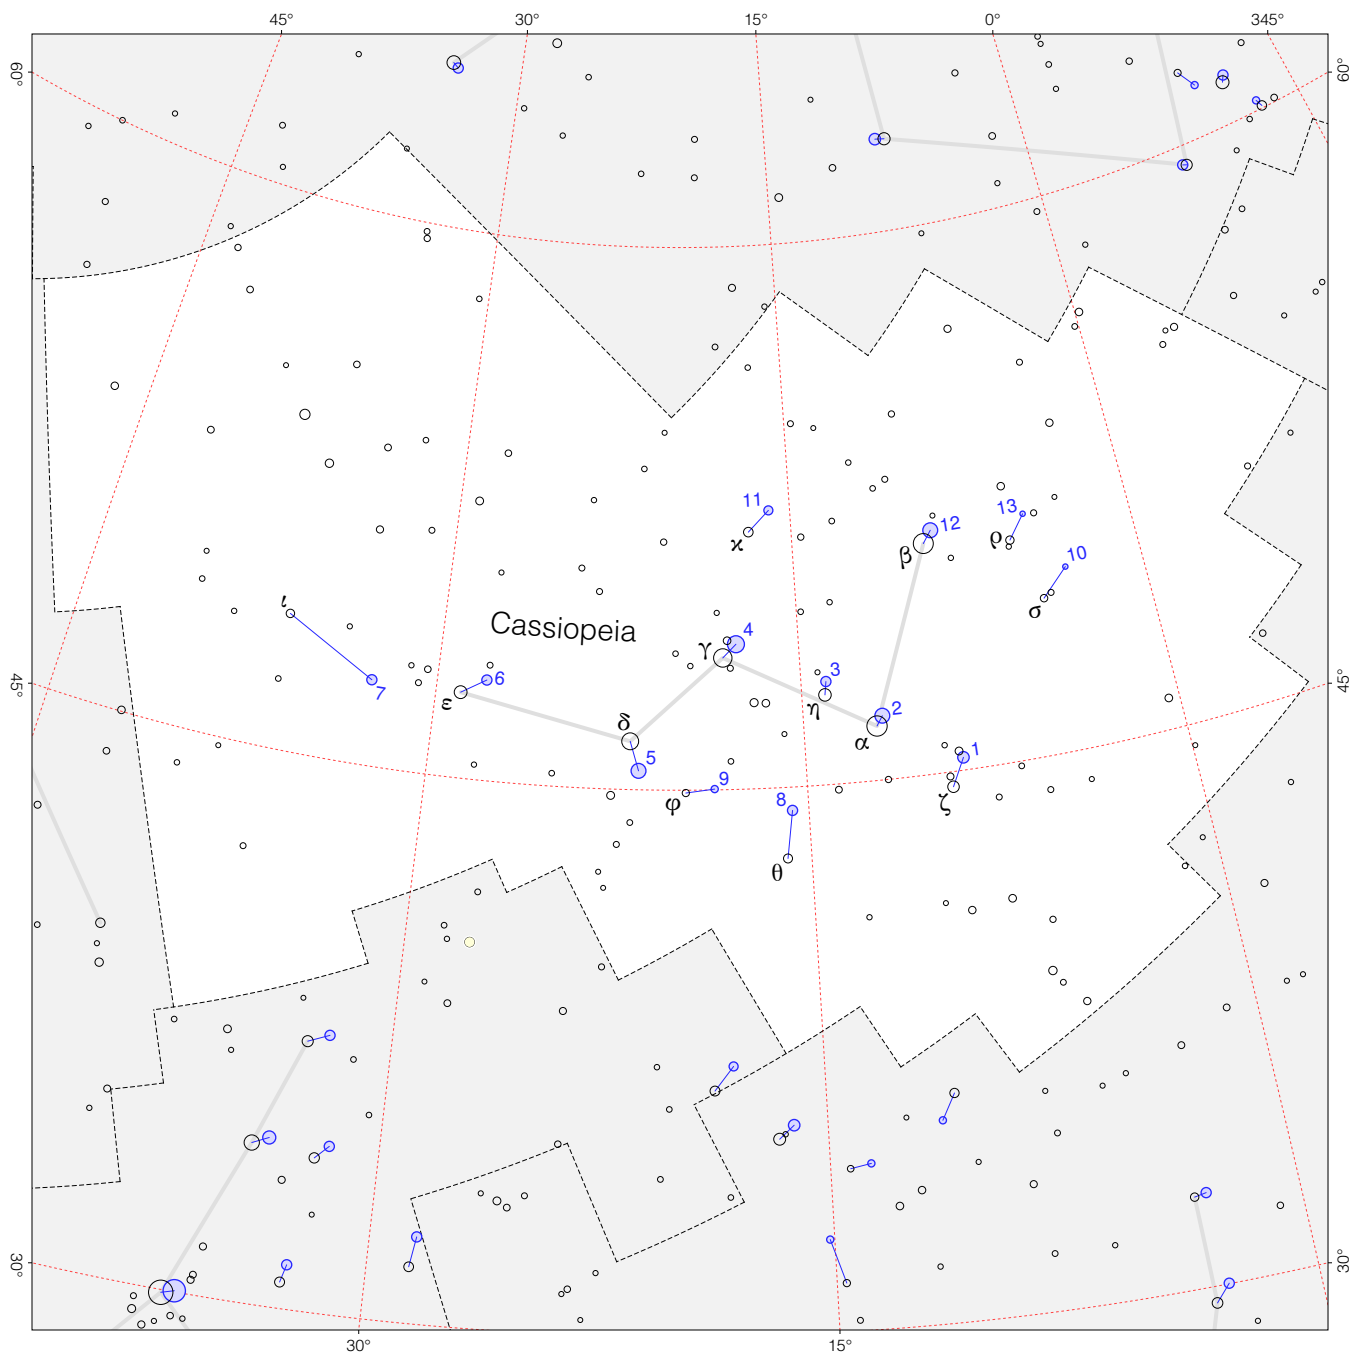

# Ptolemy stars in Cassiopeia

Magnitudes:   
1 2 3 4 5 6 7

Scale at center:   
0° 2° 4°