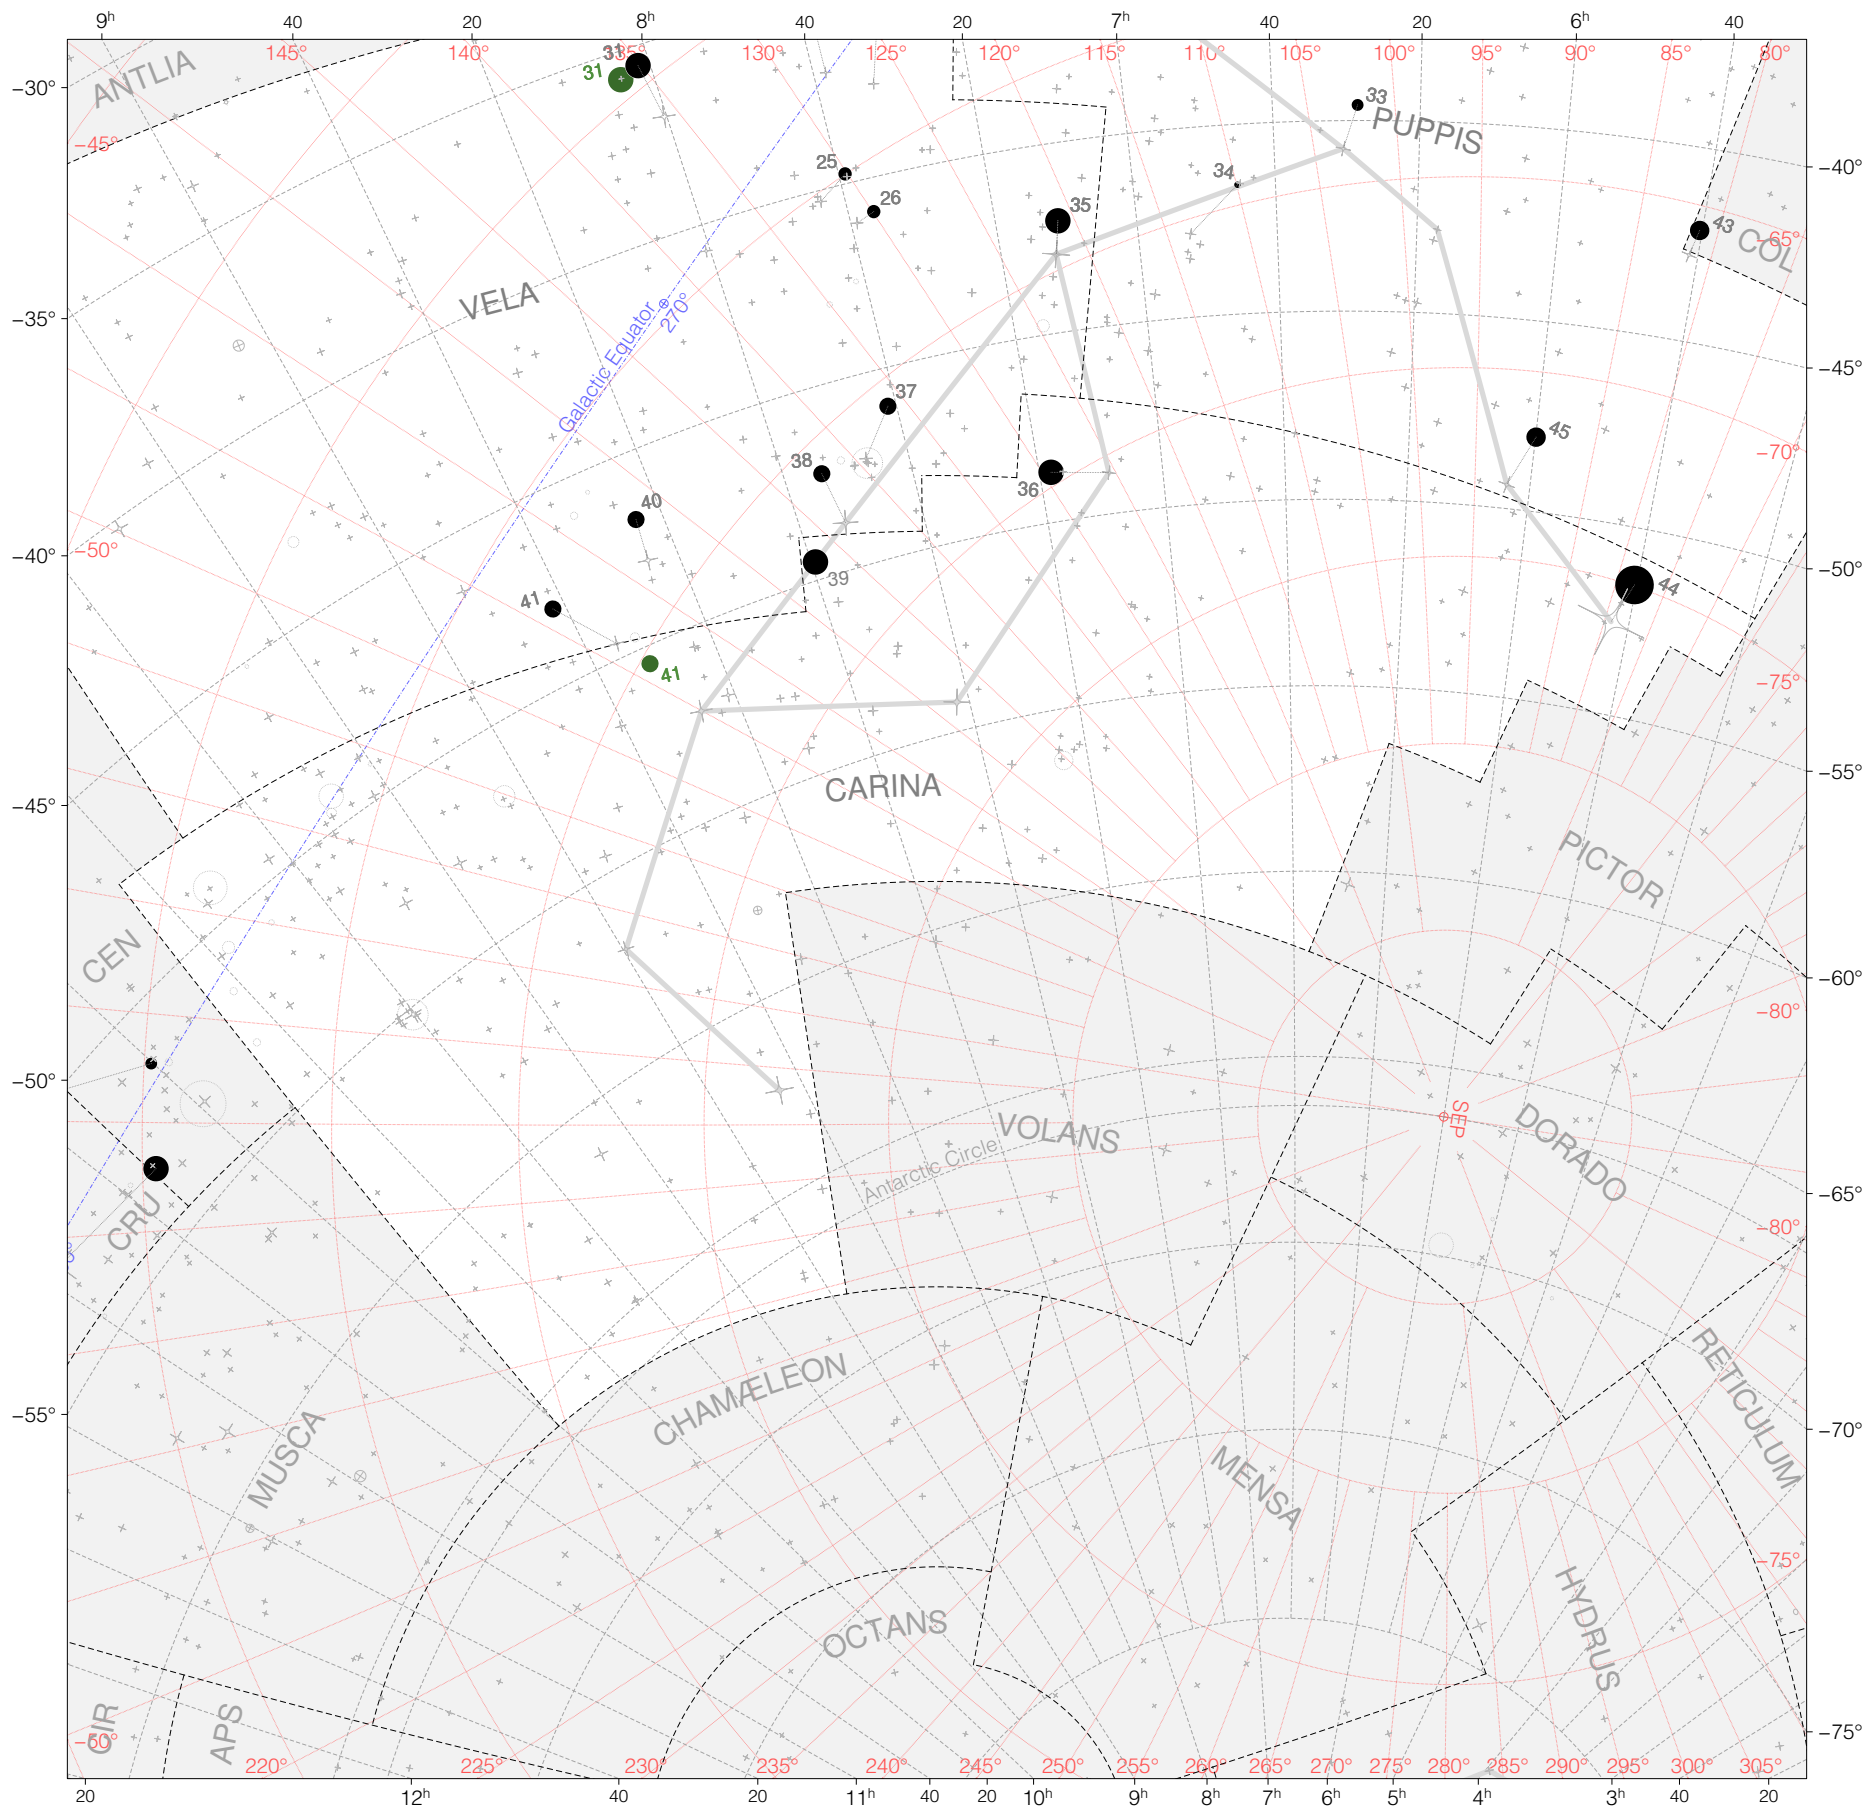

Ptolemy Stars in Argo Navis (Carina)

Magnitudes: 1 2 3 4 5 6

Versions: t p m b

Scale at center: 0° 2° 4°