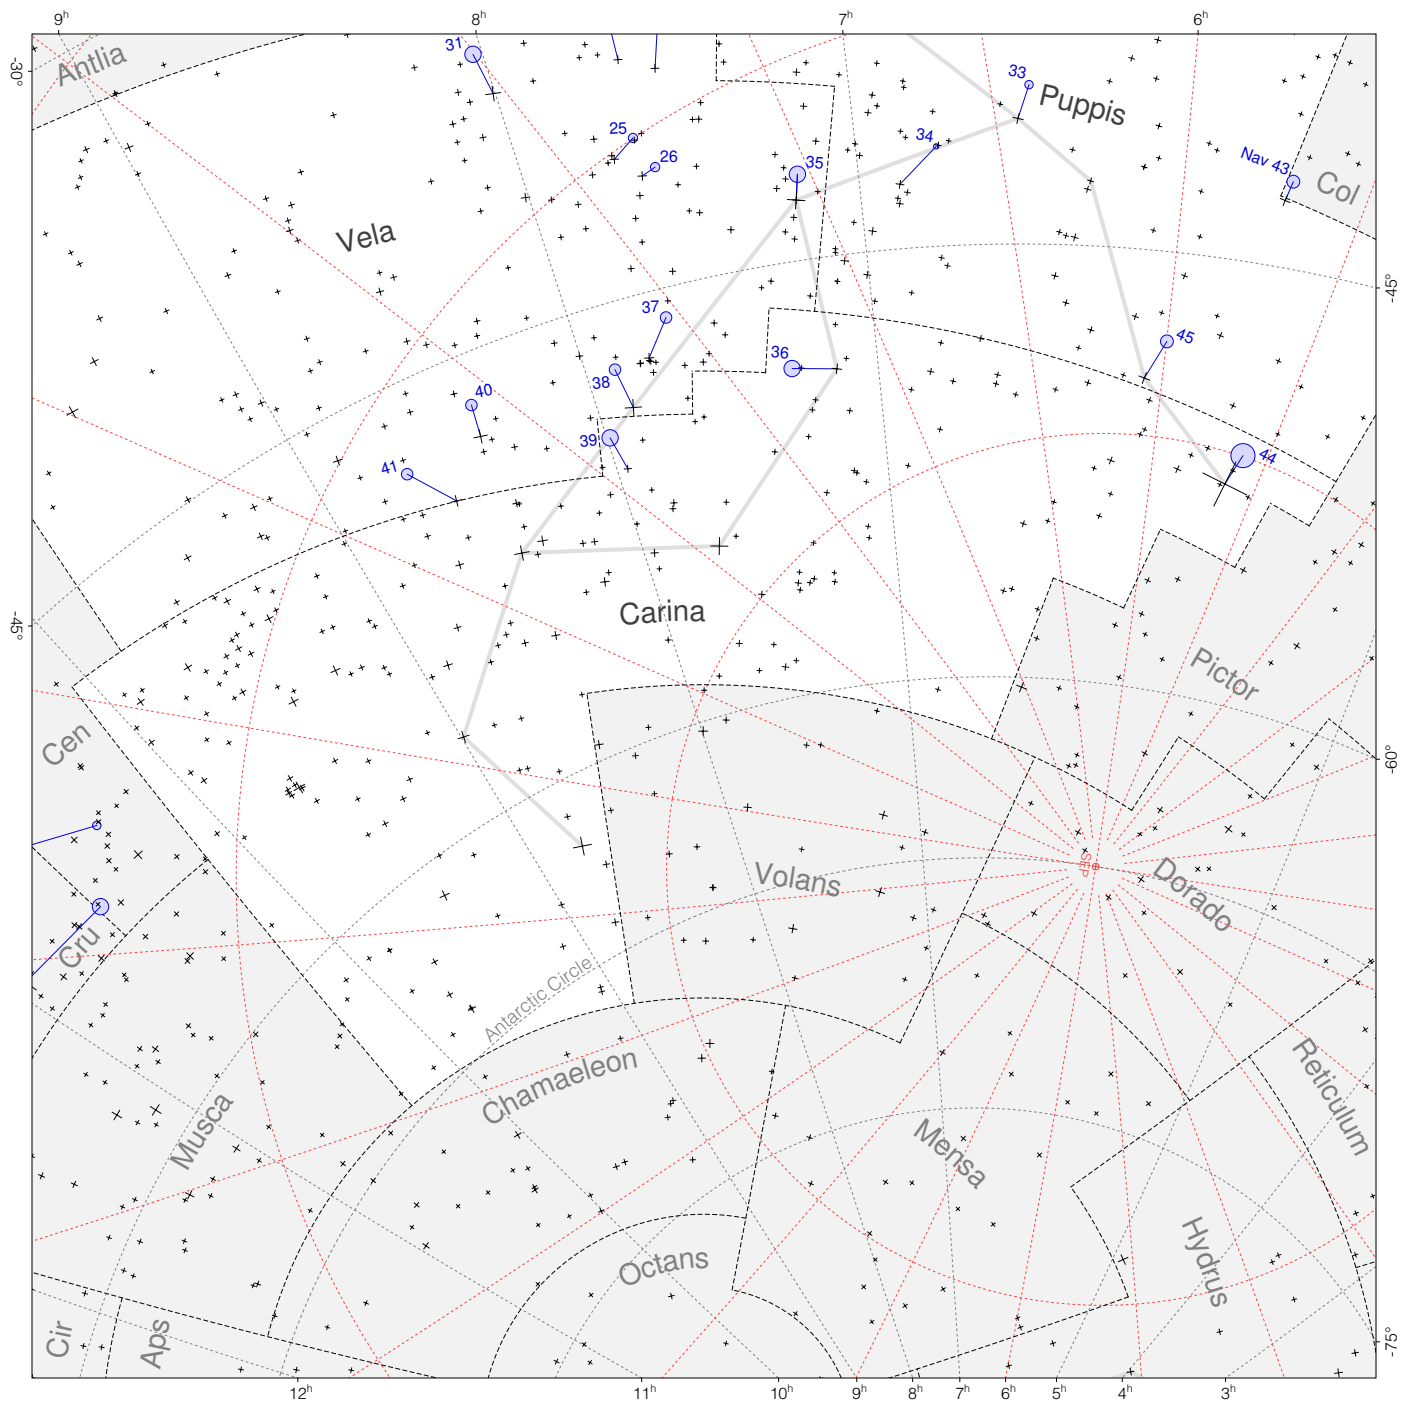

# Ptolemy stars in Carina

Magnitudes:   
1 2 3 4 5 6 7

Scale at center:  0° 2° 4°