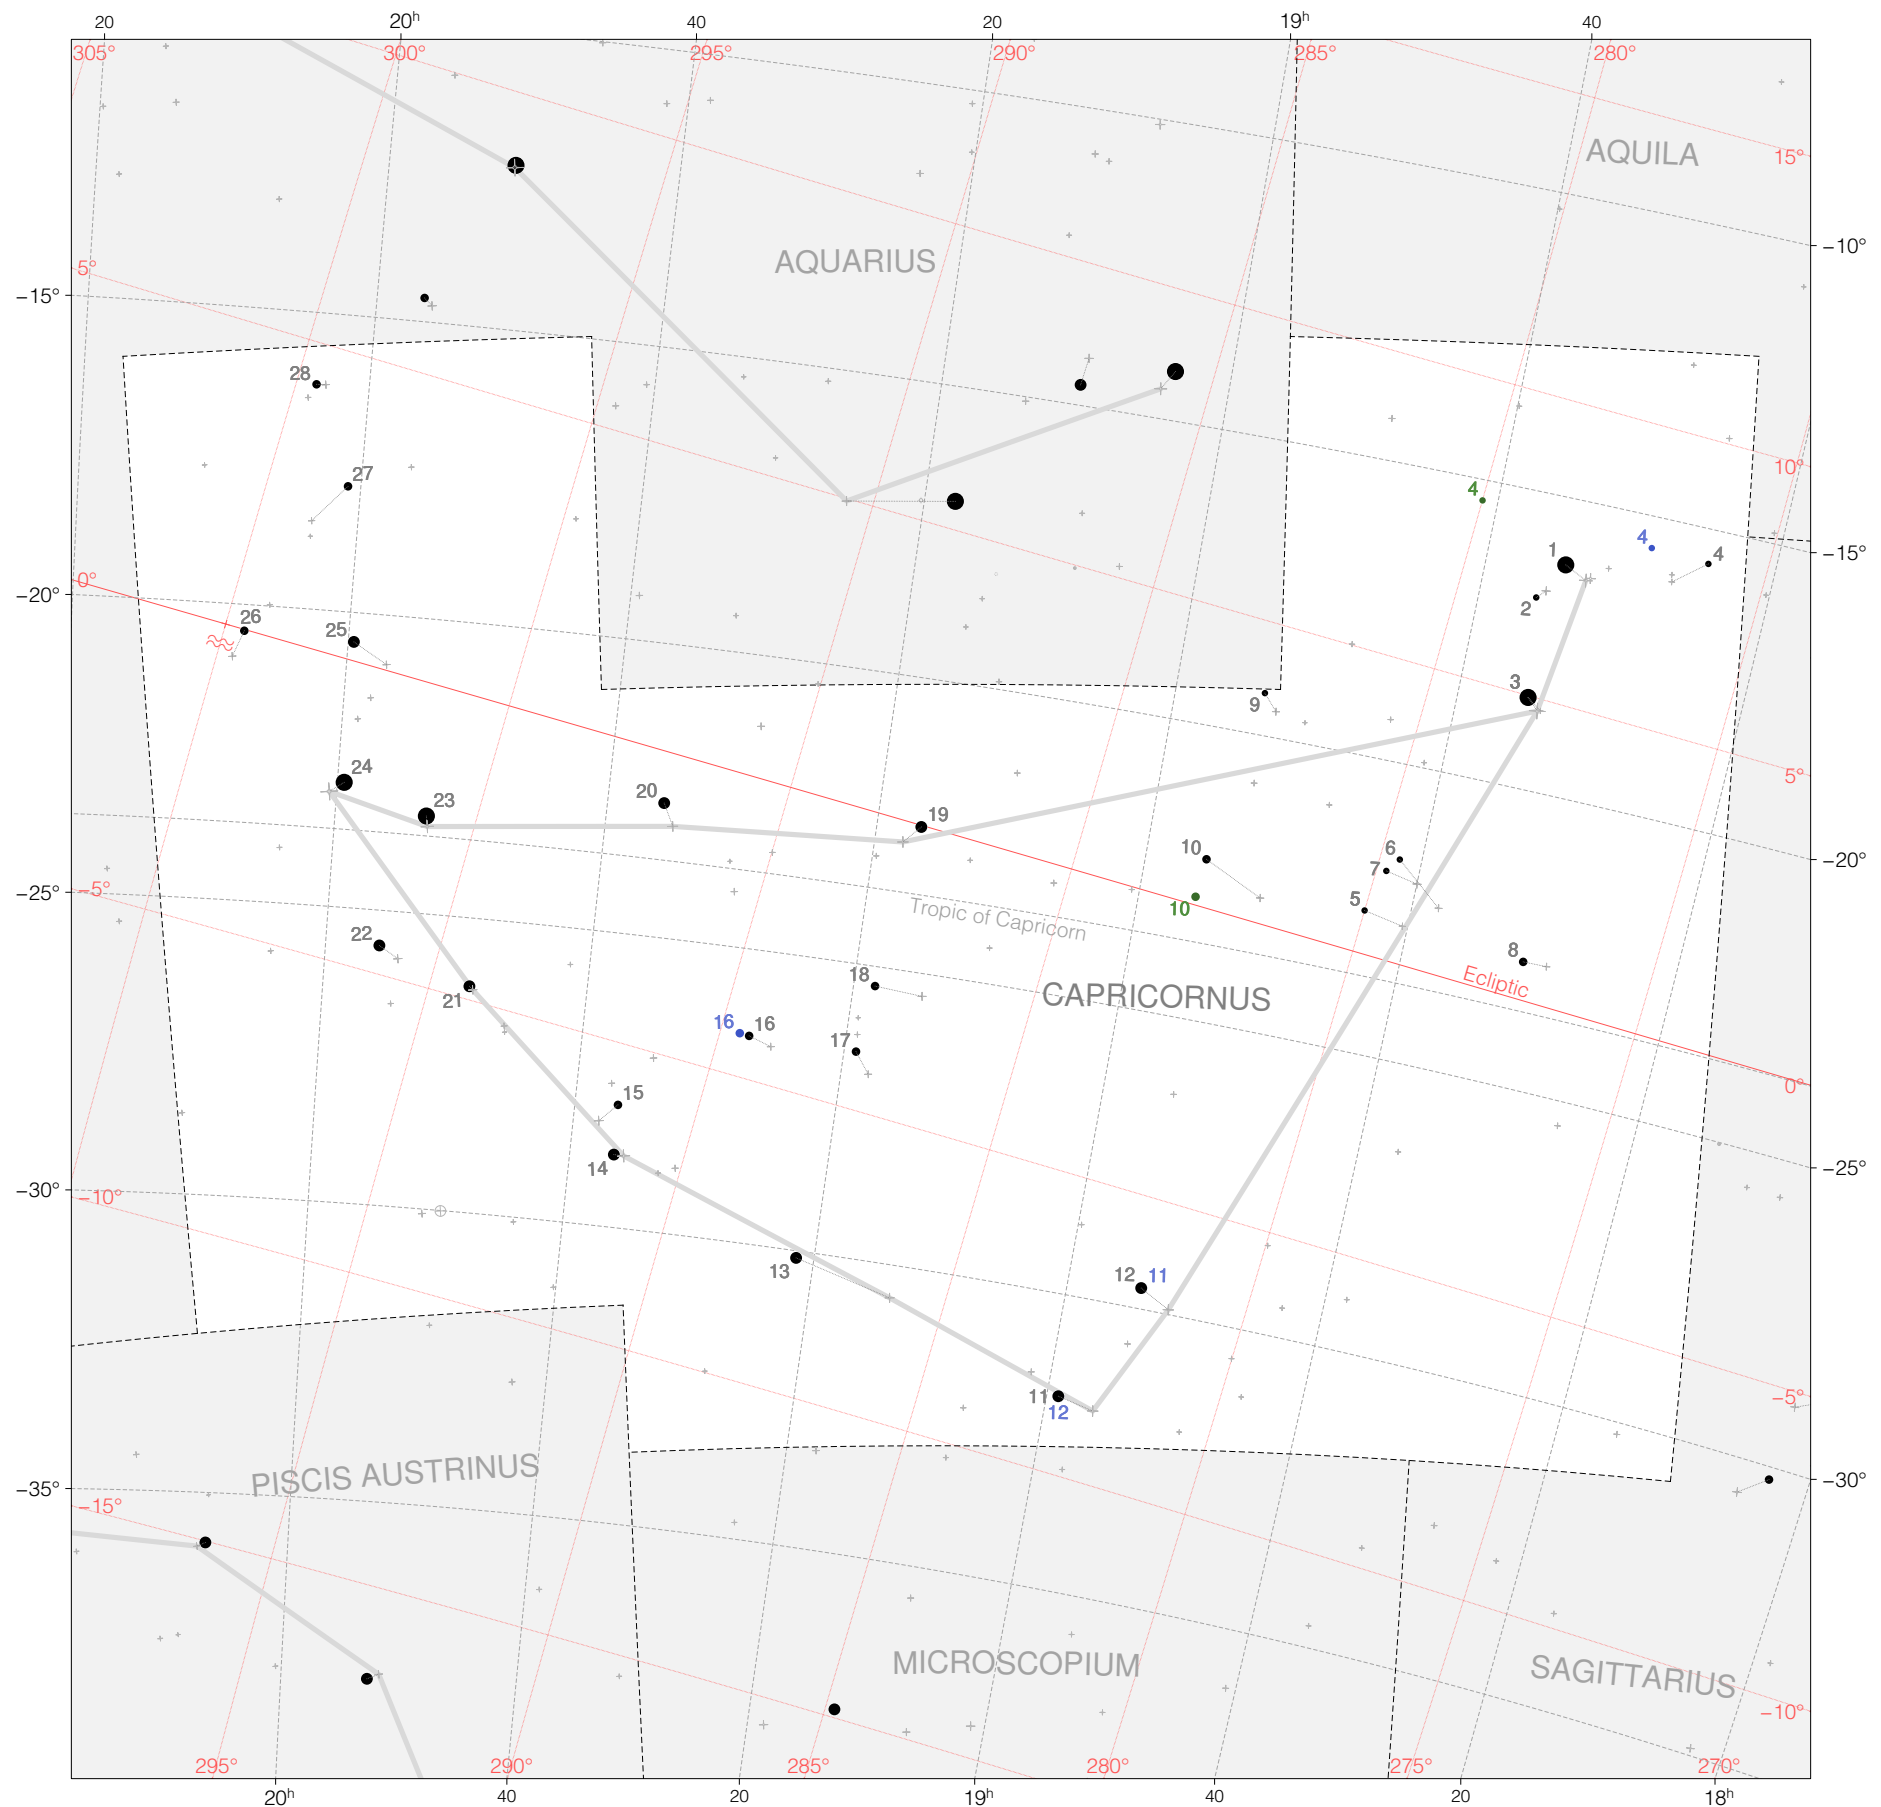

Ptolemy Stars in Capricornus

Magnitudes: 1 2 3 4 5 6

Versions: t p m b

Scale at center: 0° 2° 4°