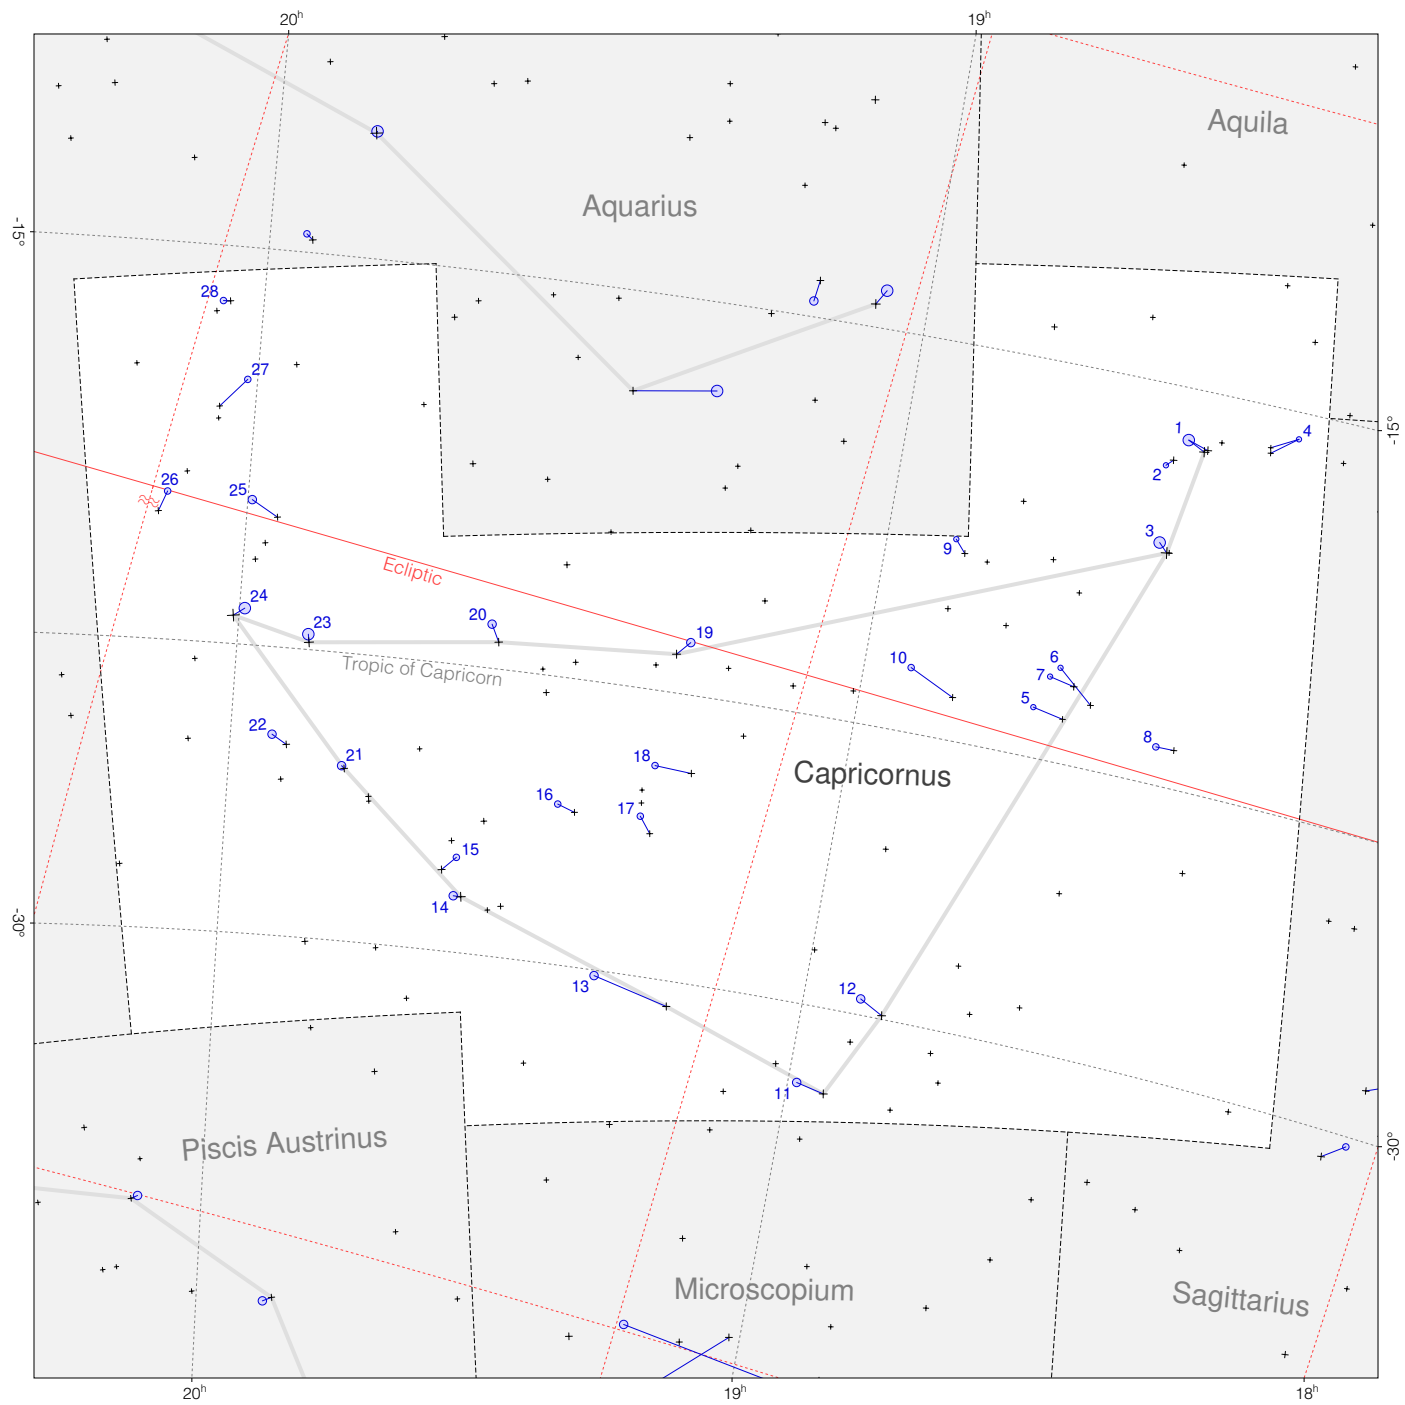

Ptolemy stars in Capricornus

Magnitudes: 1 2 3 4 5 6 7

Scale at center: 0° 2° 4°