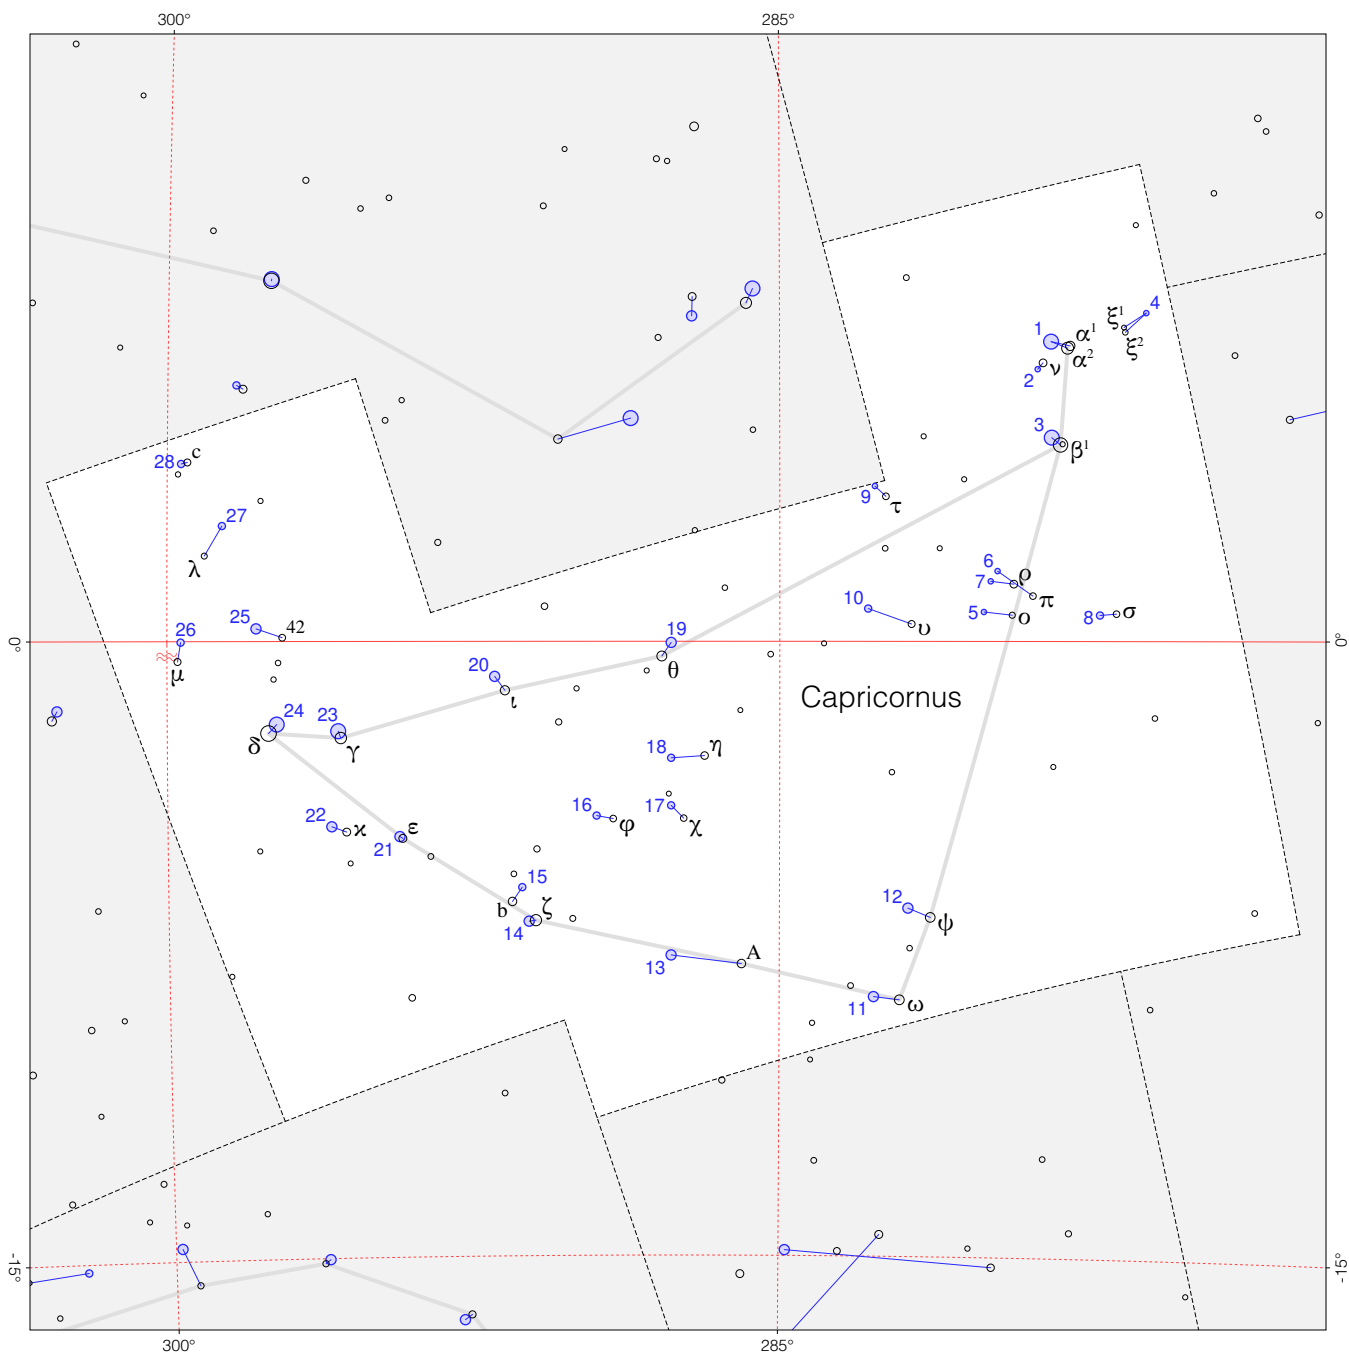

# Ptolemy stars in Capricornus

Magnitudes:   
1 2 3 4 5 6 7

Scale at center: 0° 2° 4° 