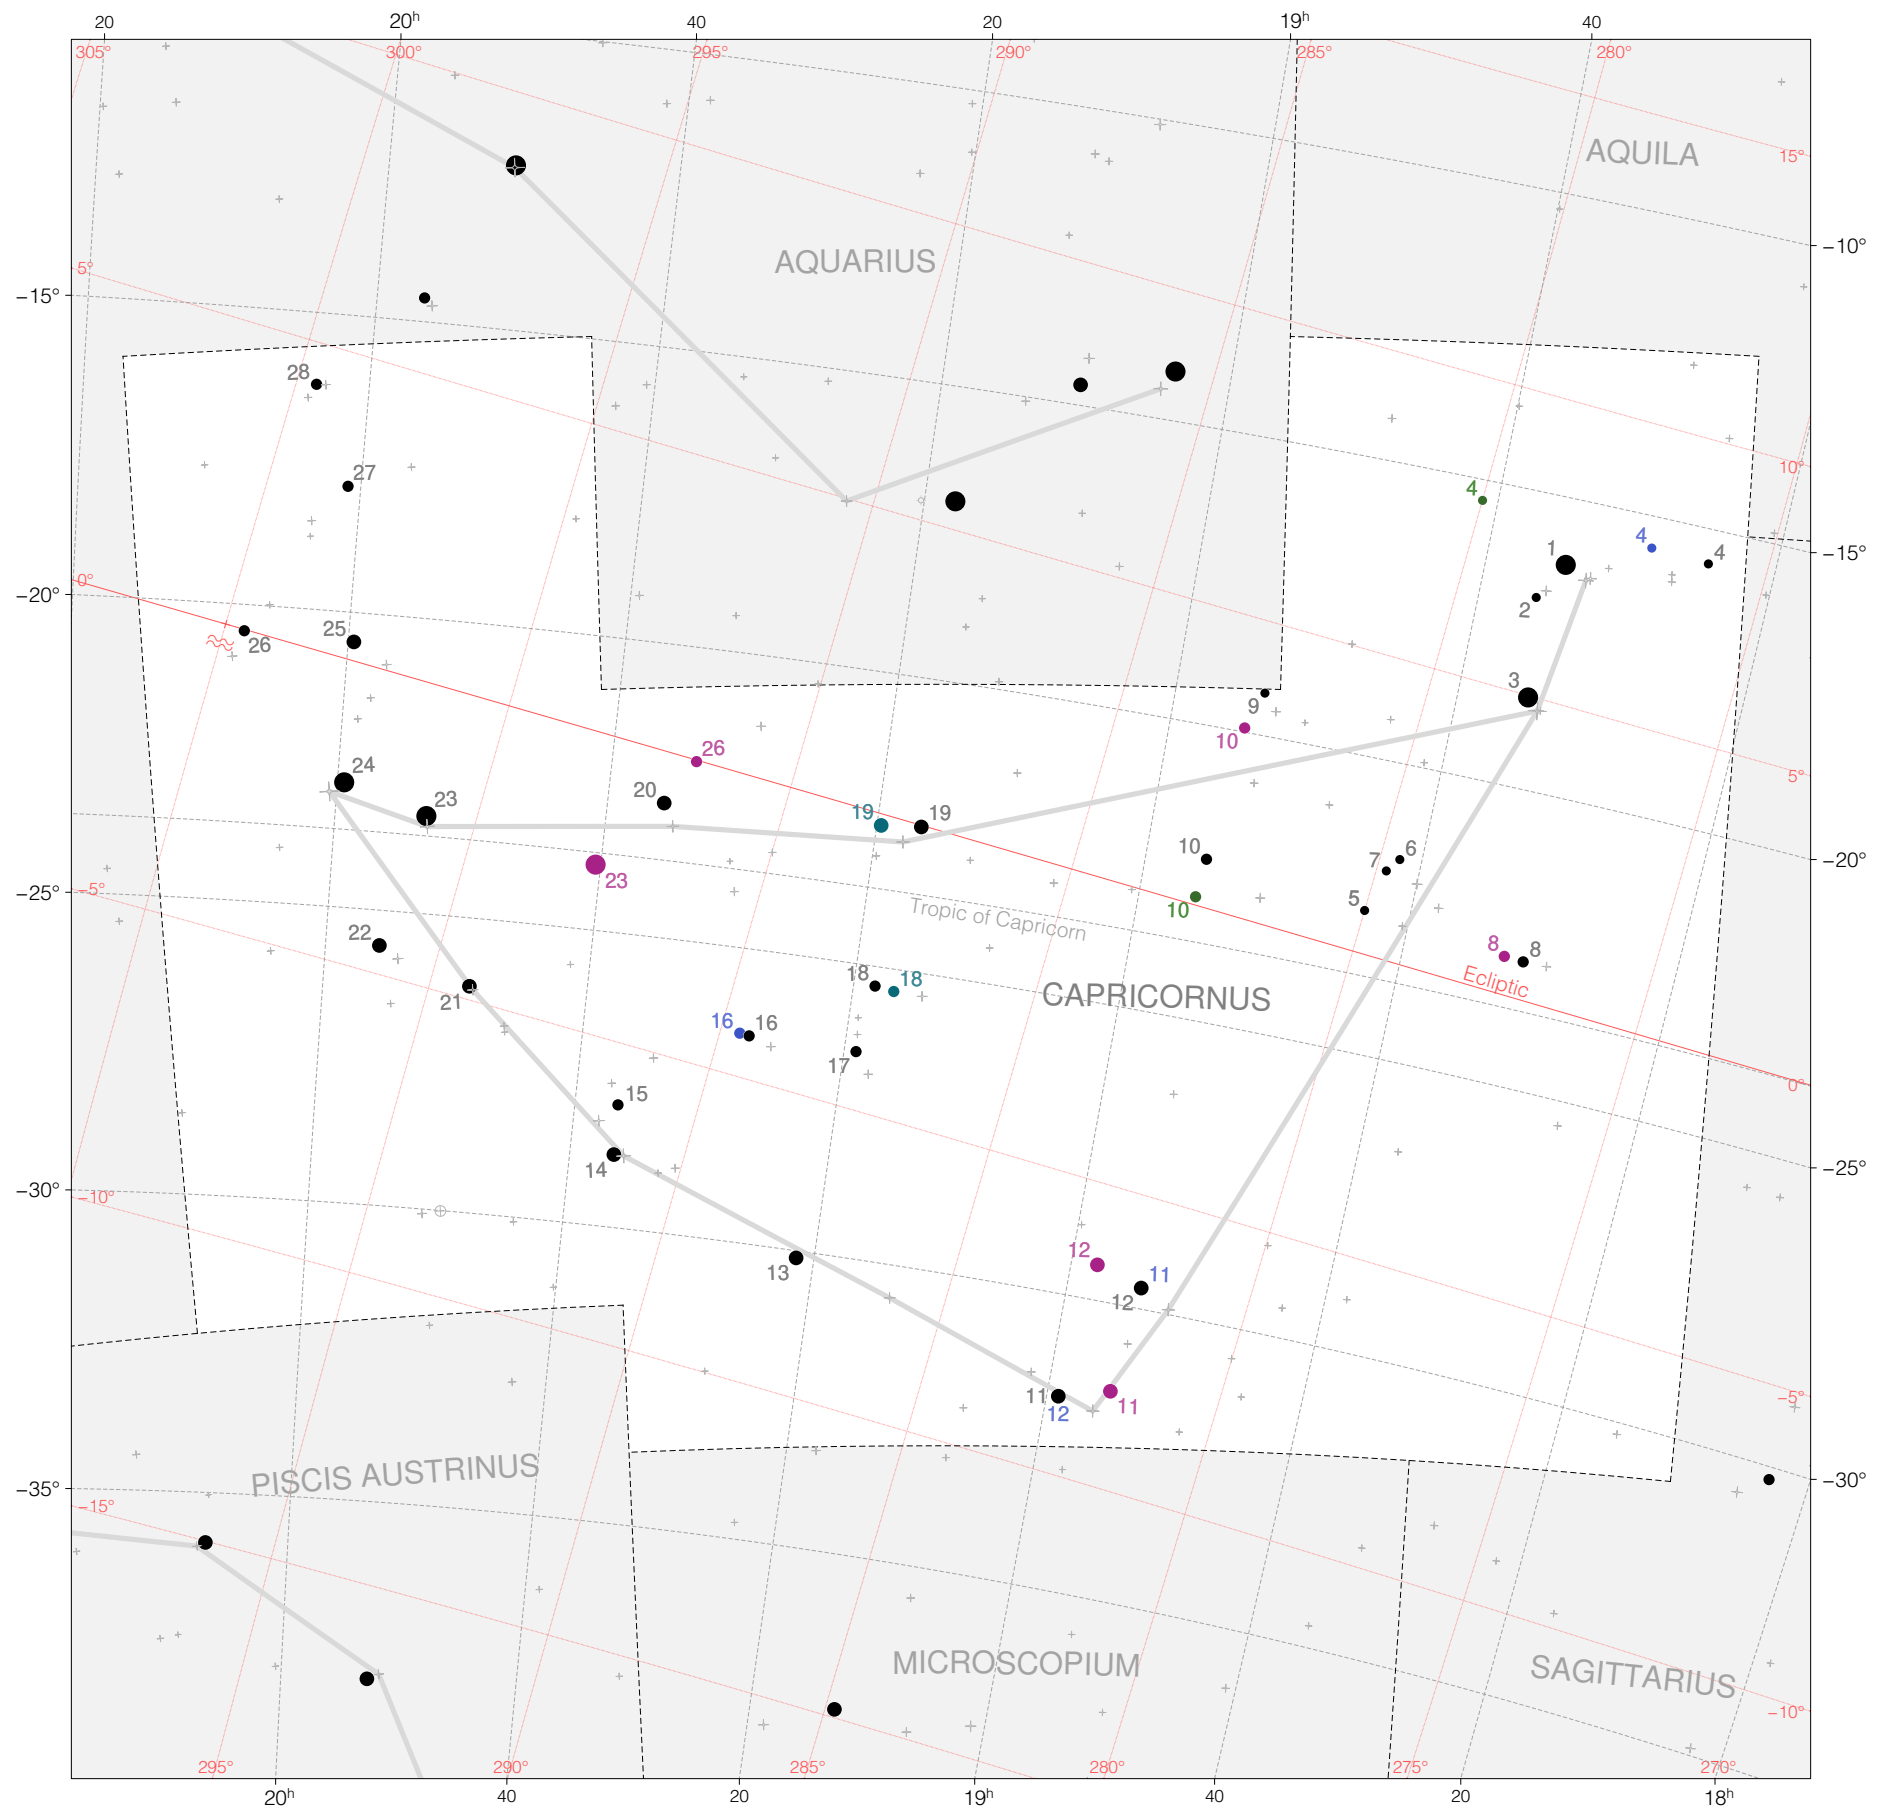

Ptolemy Stars in Capricornus

Magnitudes: 1 2 3 4 5 6 7

Versions: T P M B H Z

Scale at center: 0° 2° 4°