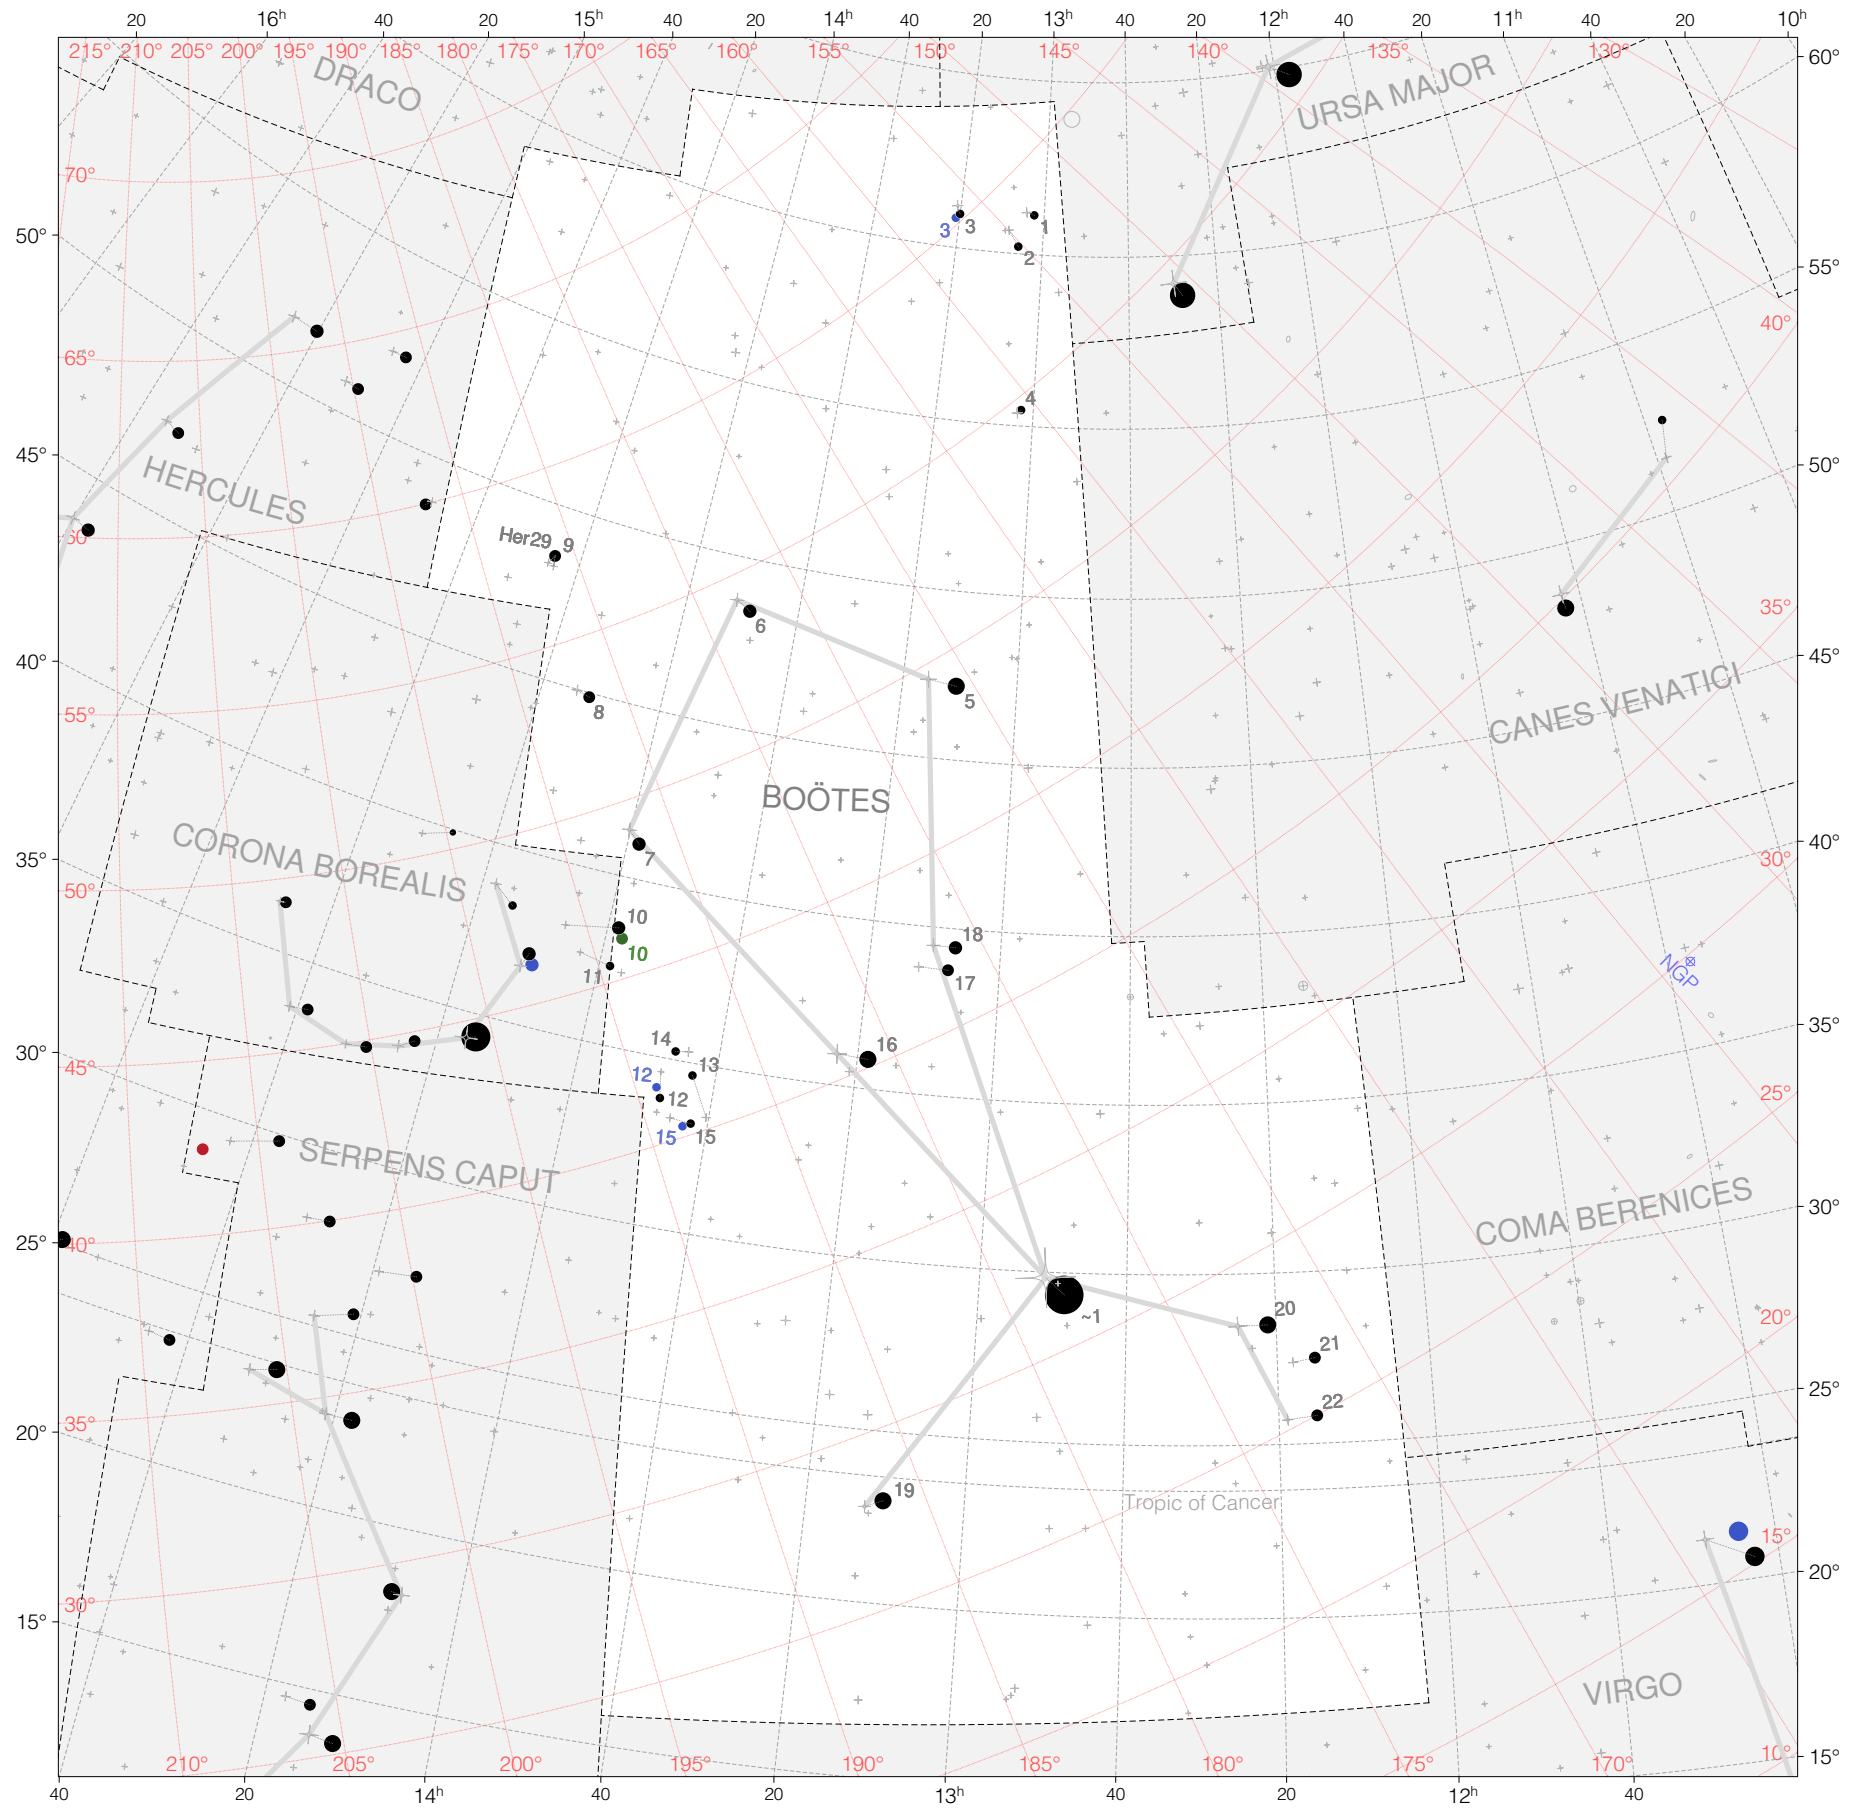

Ptolemy Stars in Boötes

Magnitudes: 1 2 3 4 5 6

Versions: t p m b

Scale at center: 0° 2° 4°