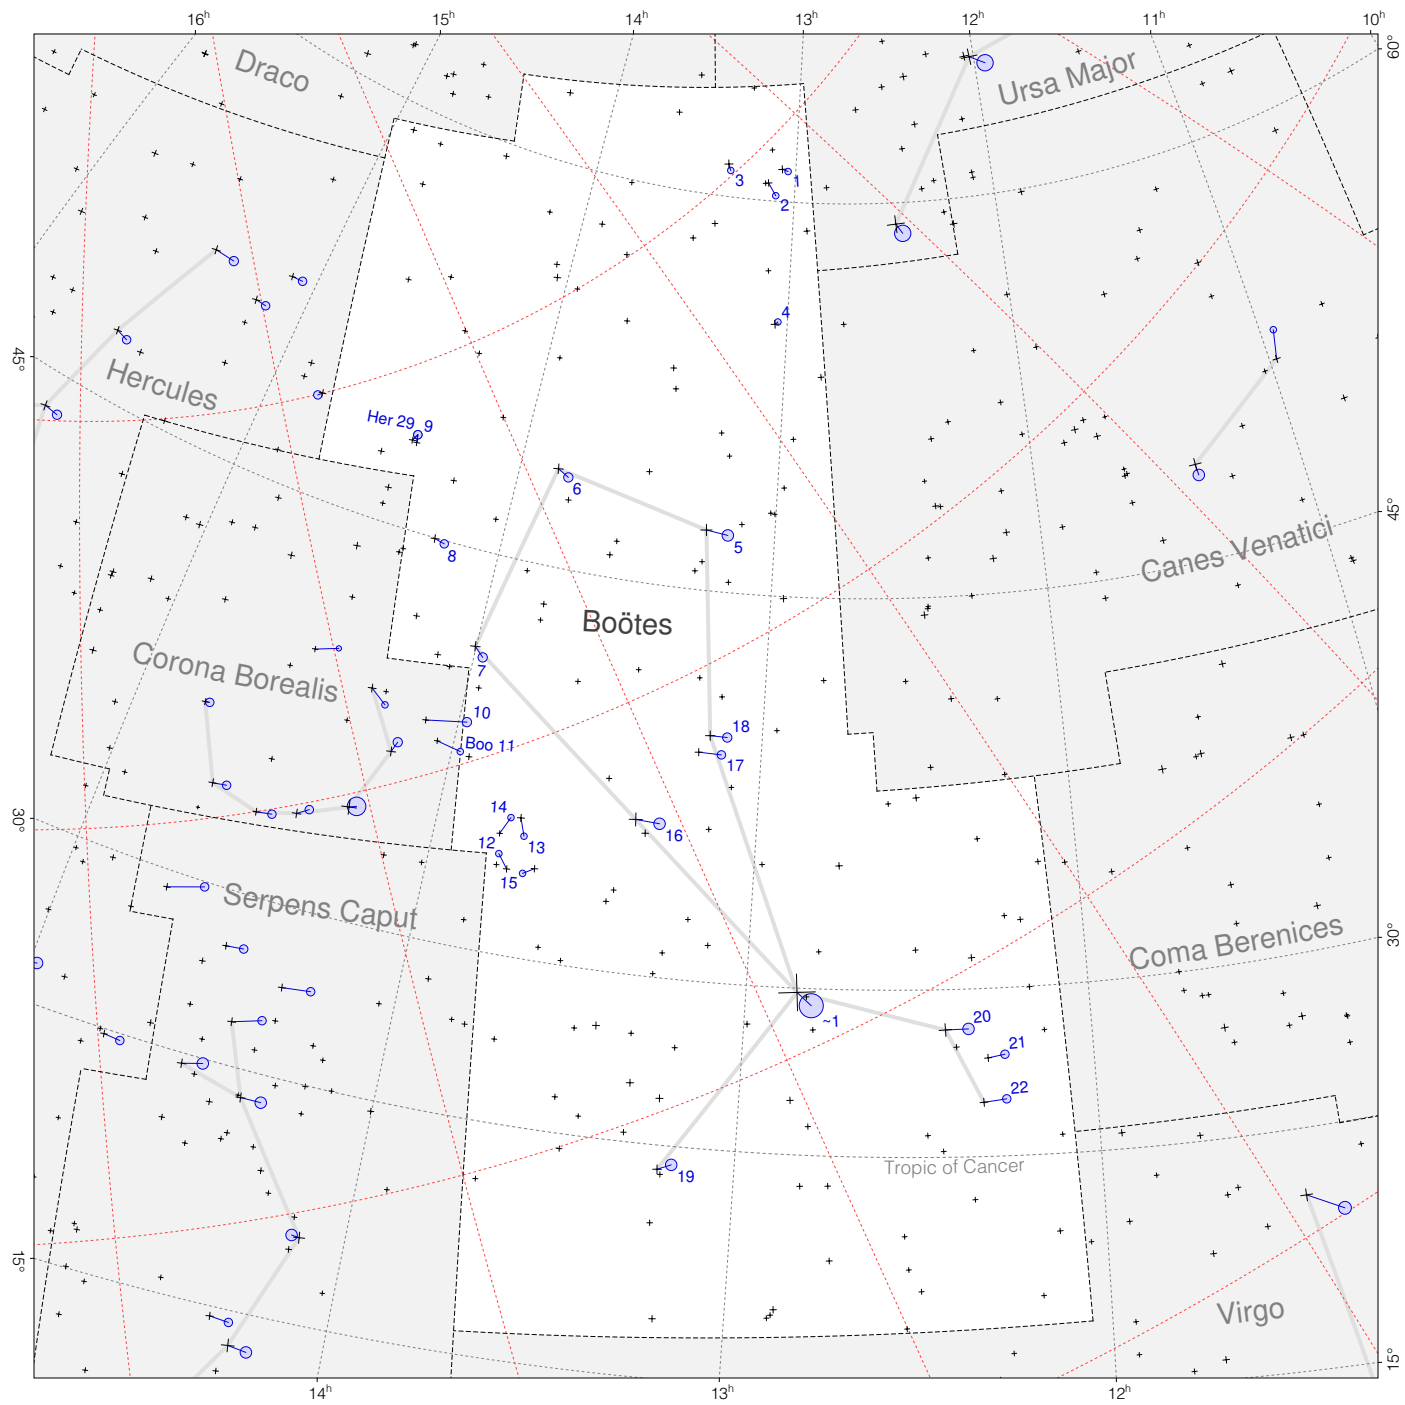

Ptolemy stars in Boötes

Magnitudes: 1 2 3 4 5 6 7

Scale at center: 0° 2° 4°