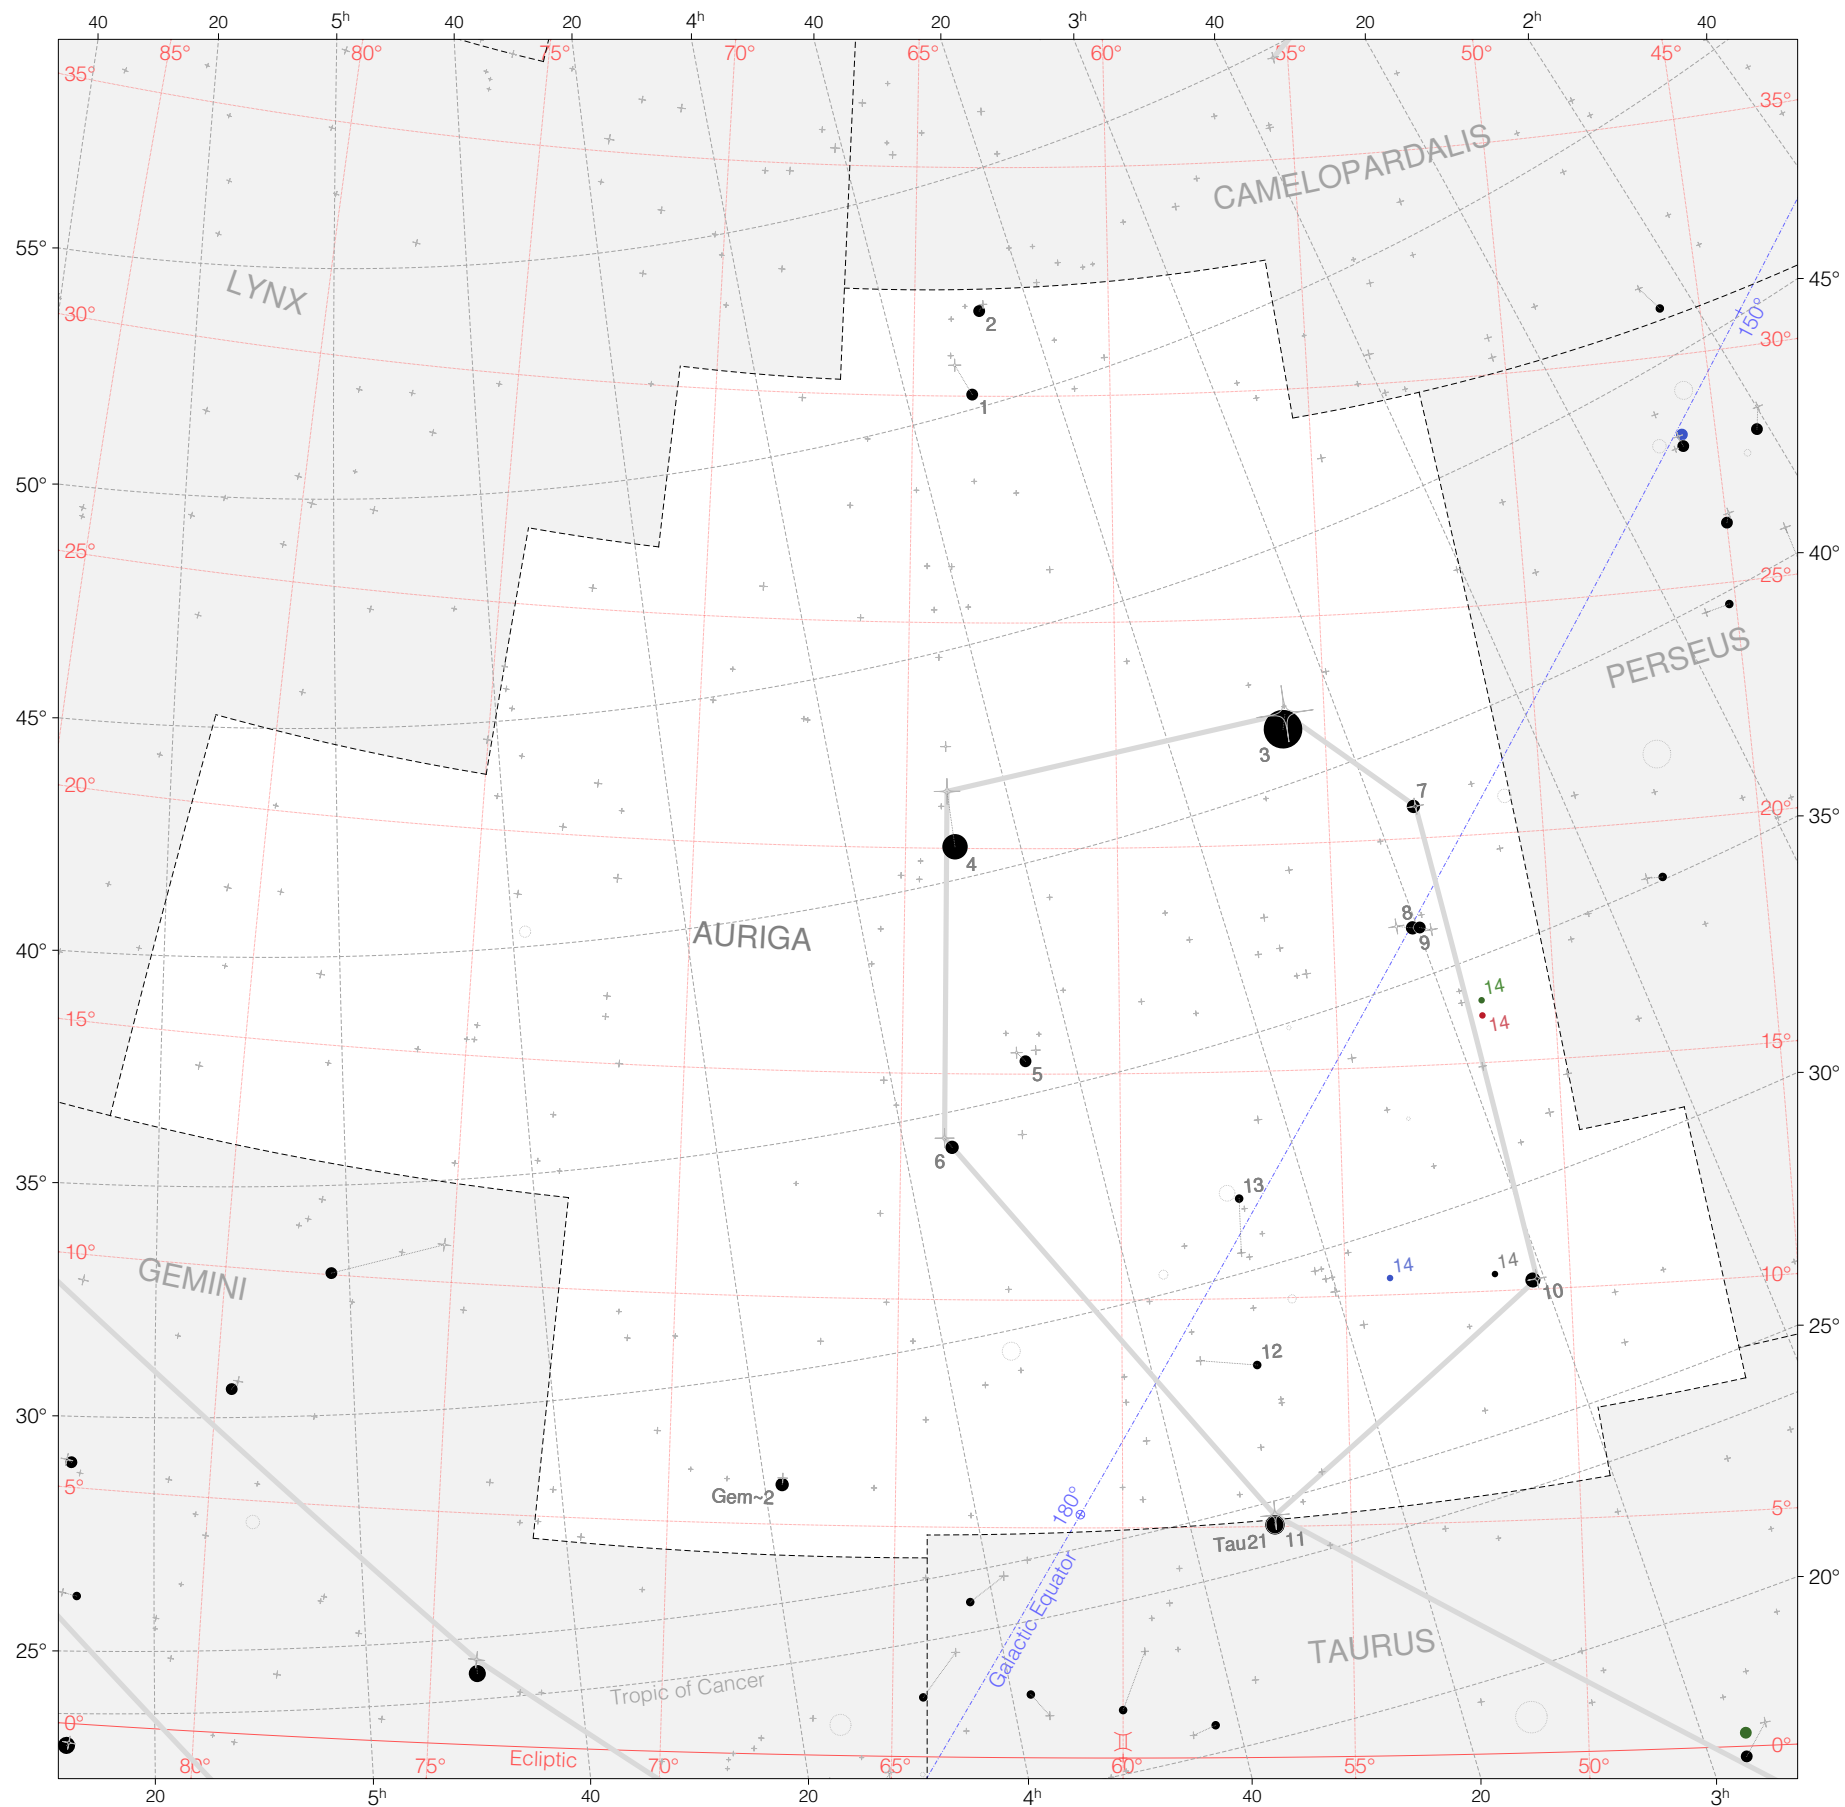

# Ptolemy Stars in Auriga

Magnitudes: 1 2 3 4 5 6

Versions: t p m b

Scale at center: 0° 2° 4°