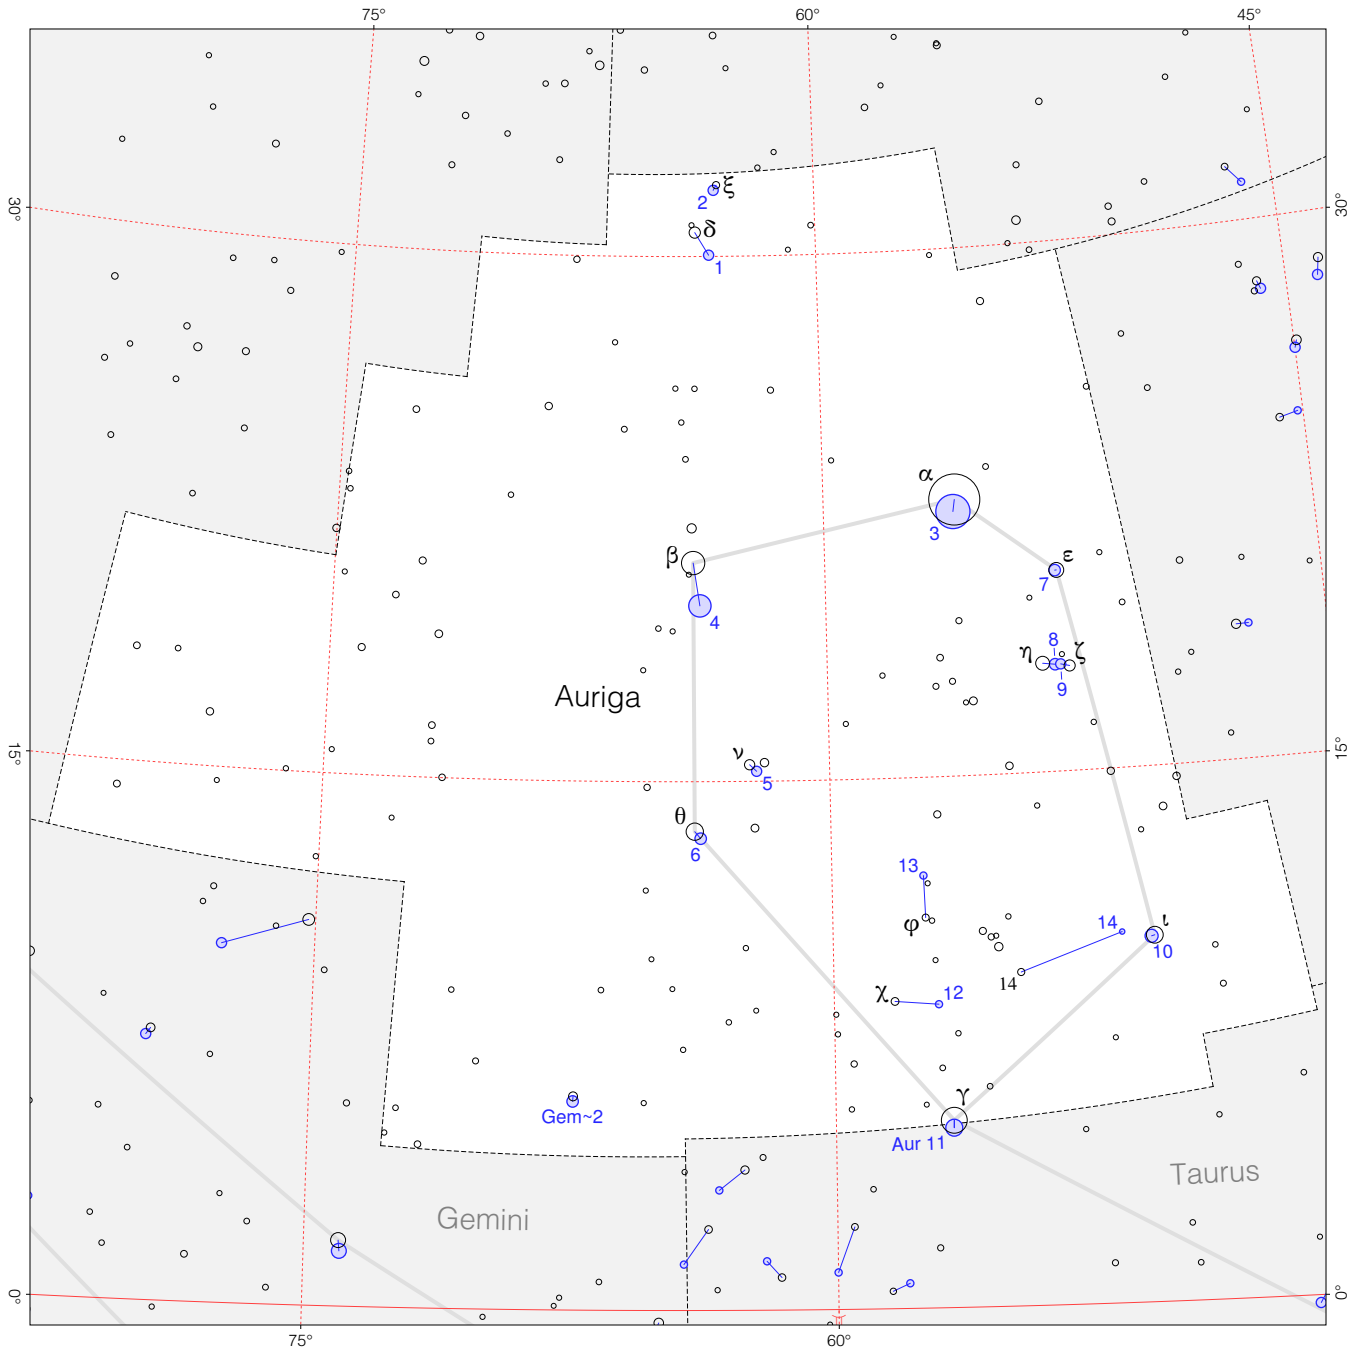

# Ptolemy stars in Auriga

Magnitudes:   
1 2 3 4 5 6 7

Scale at center: 0° 2° 4° 