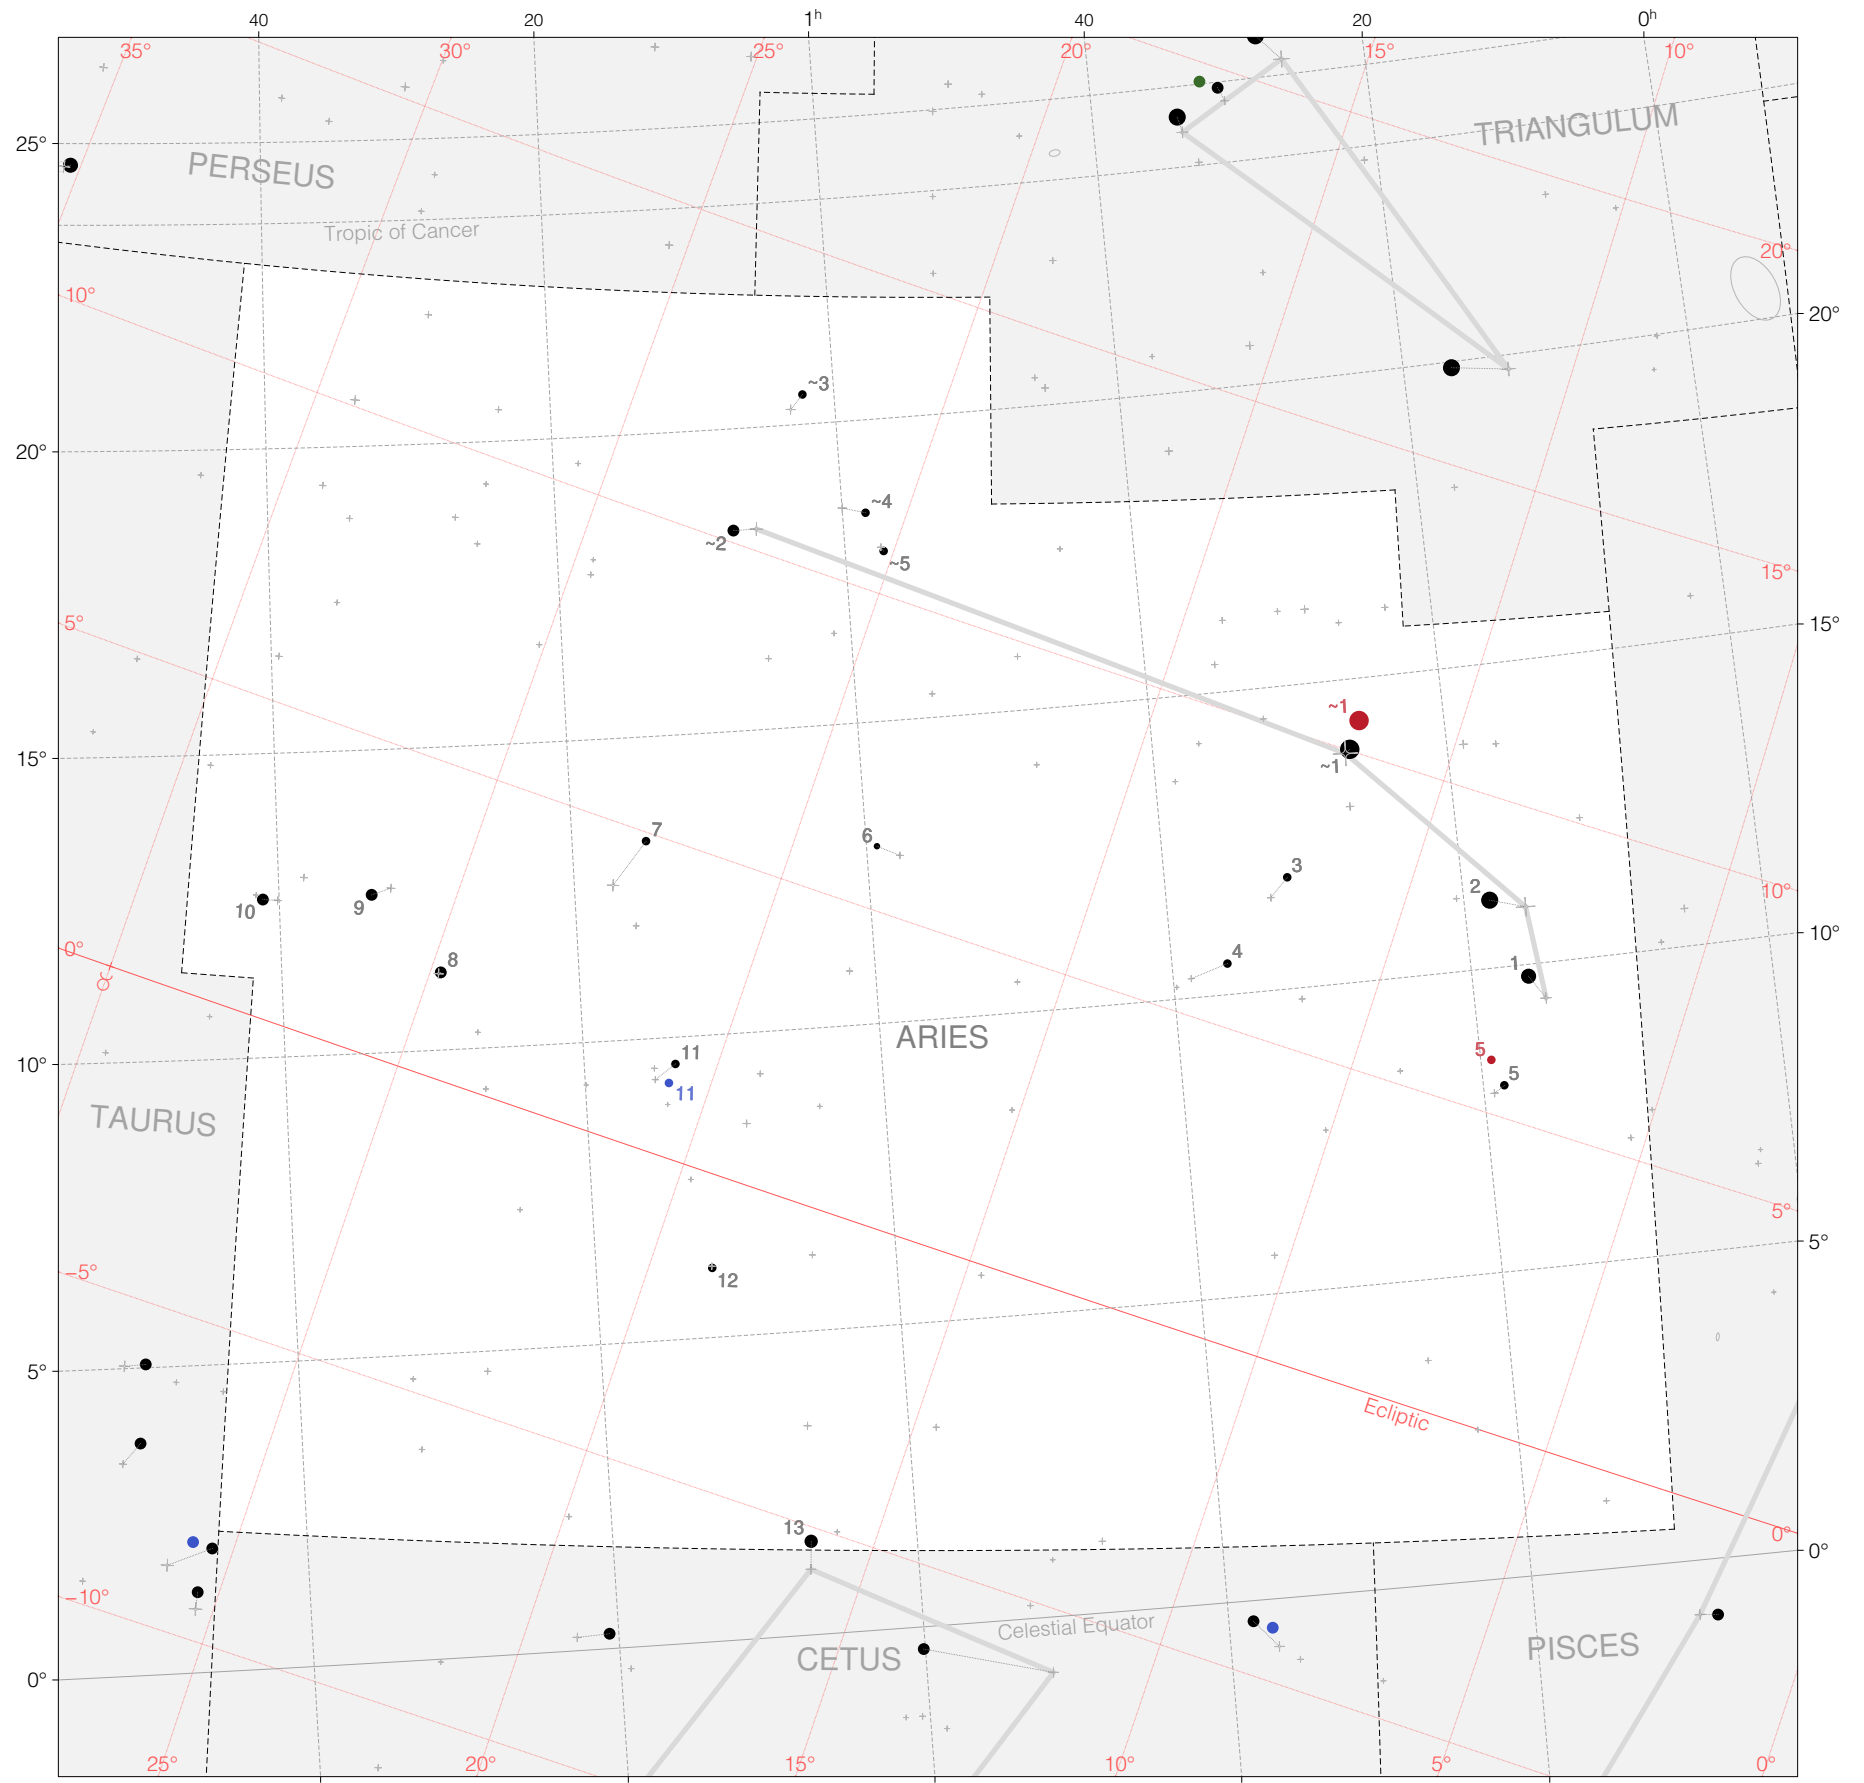

Ptolemy Stars in Aries

Magnitudes: 1 2 3 4 5 6

Versions: t p m b

Scale at center: 0° 2° 4°