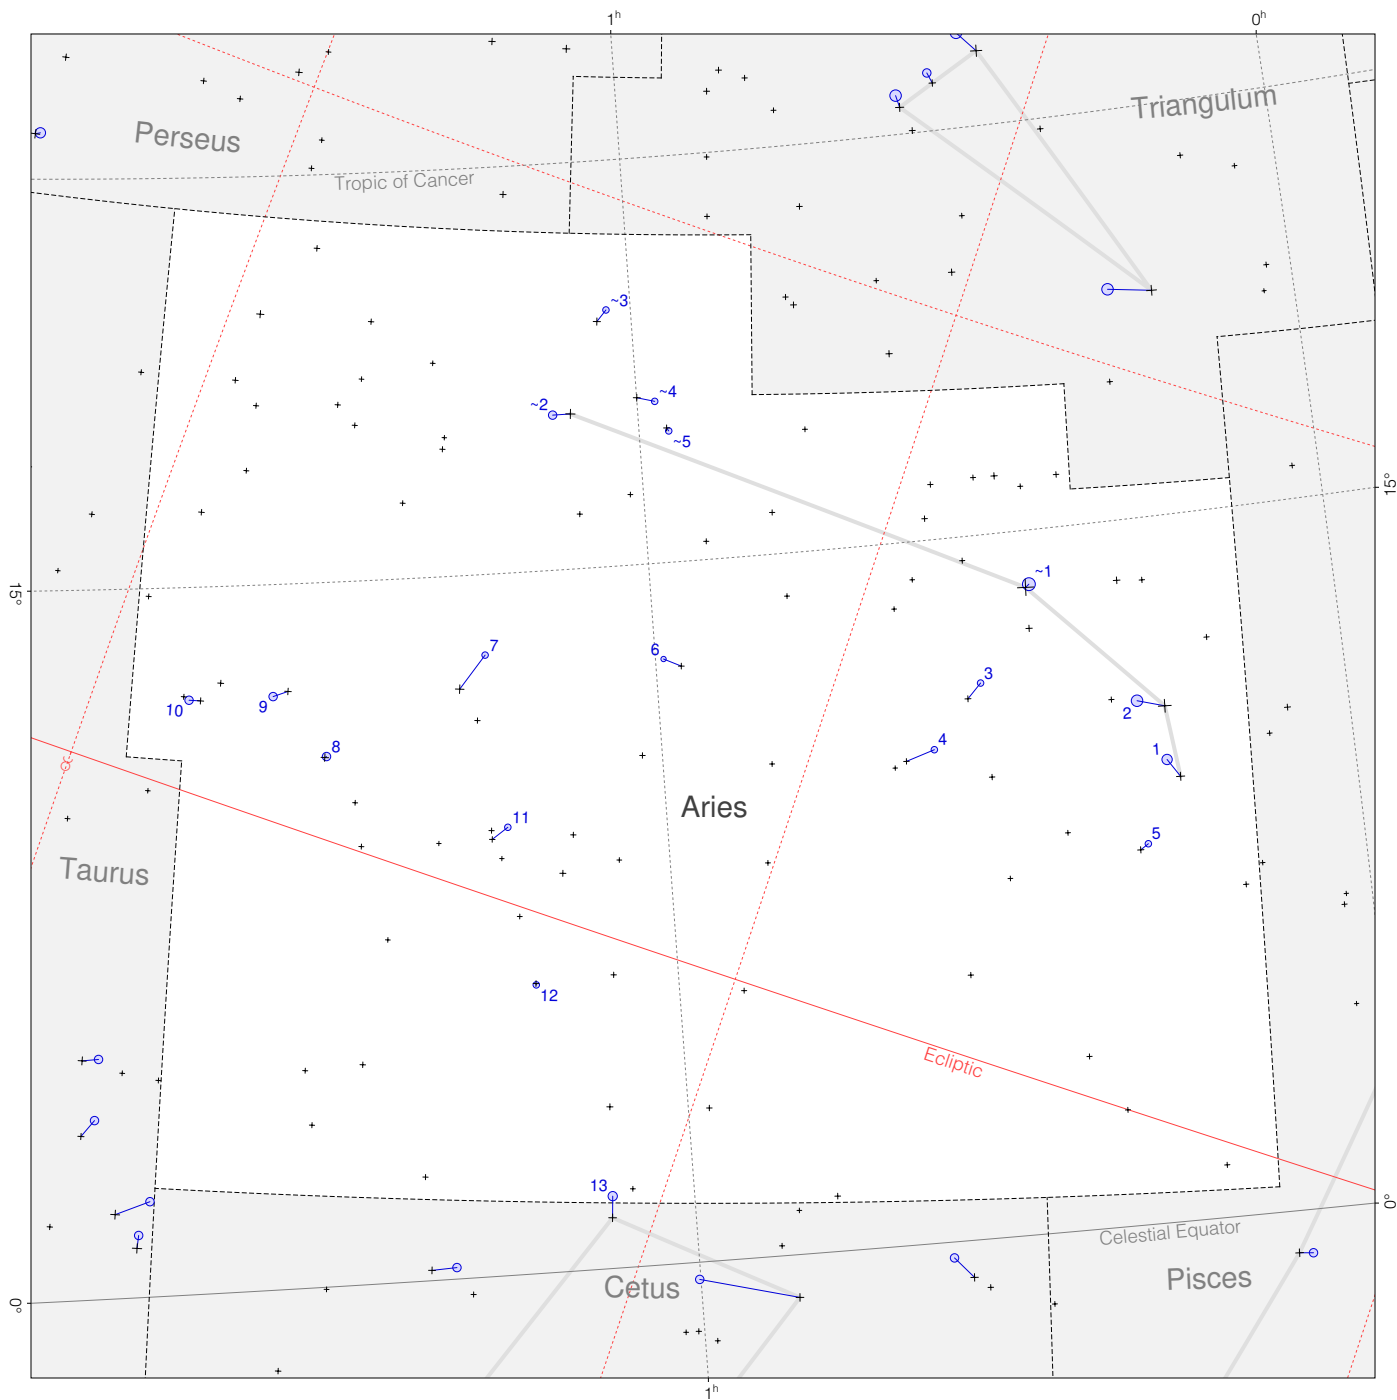

Ptolemy stars in Aries

Magnitudes: 
1 2 3 4 5 6 7

Scale at center:  0° 2° 4°