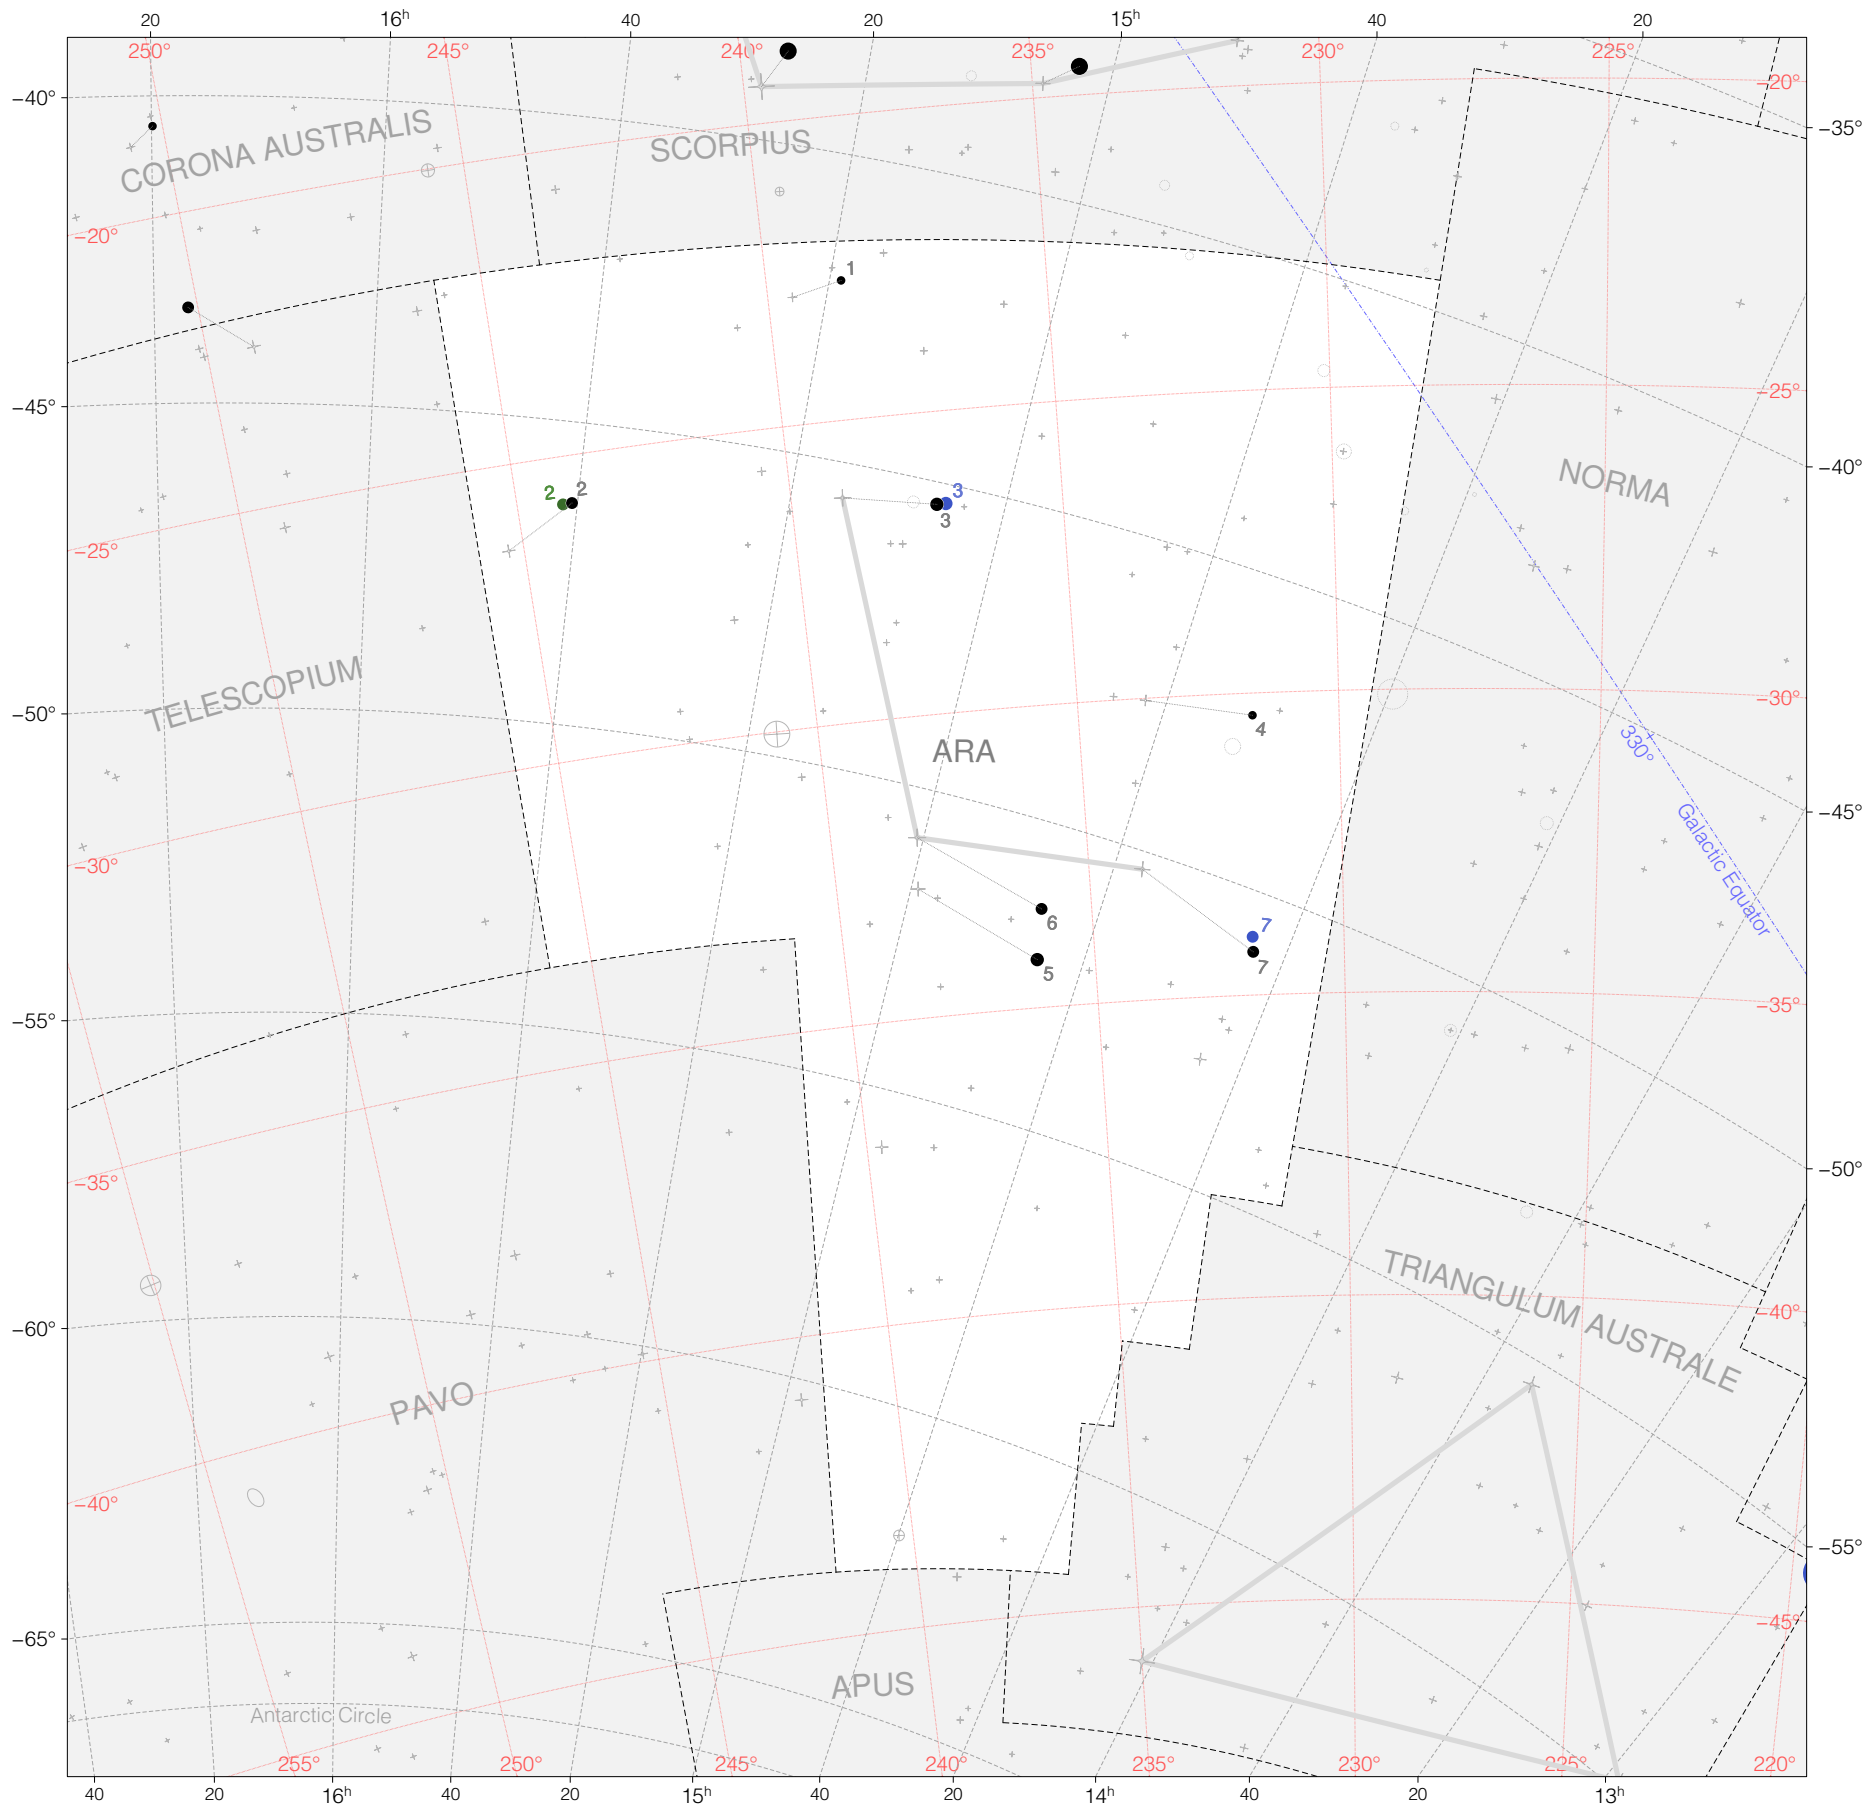

Ptolemy Stars in Ara

Magnitudes: 1 2 3 4 5 6

Versions: t p m b

Scale at center: 0° 2° 4°