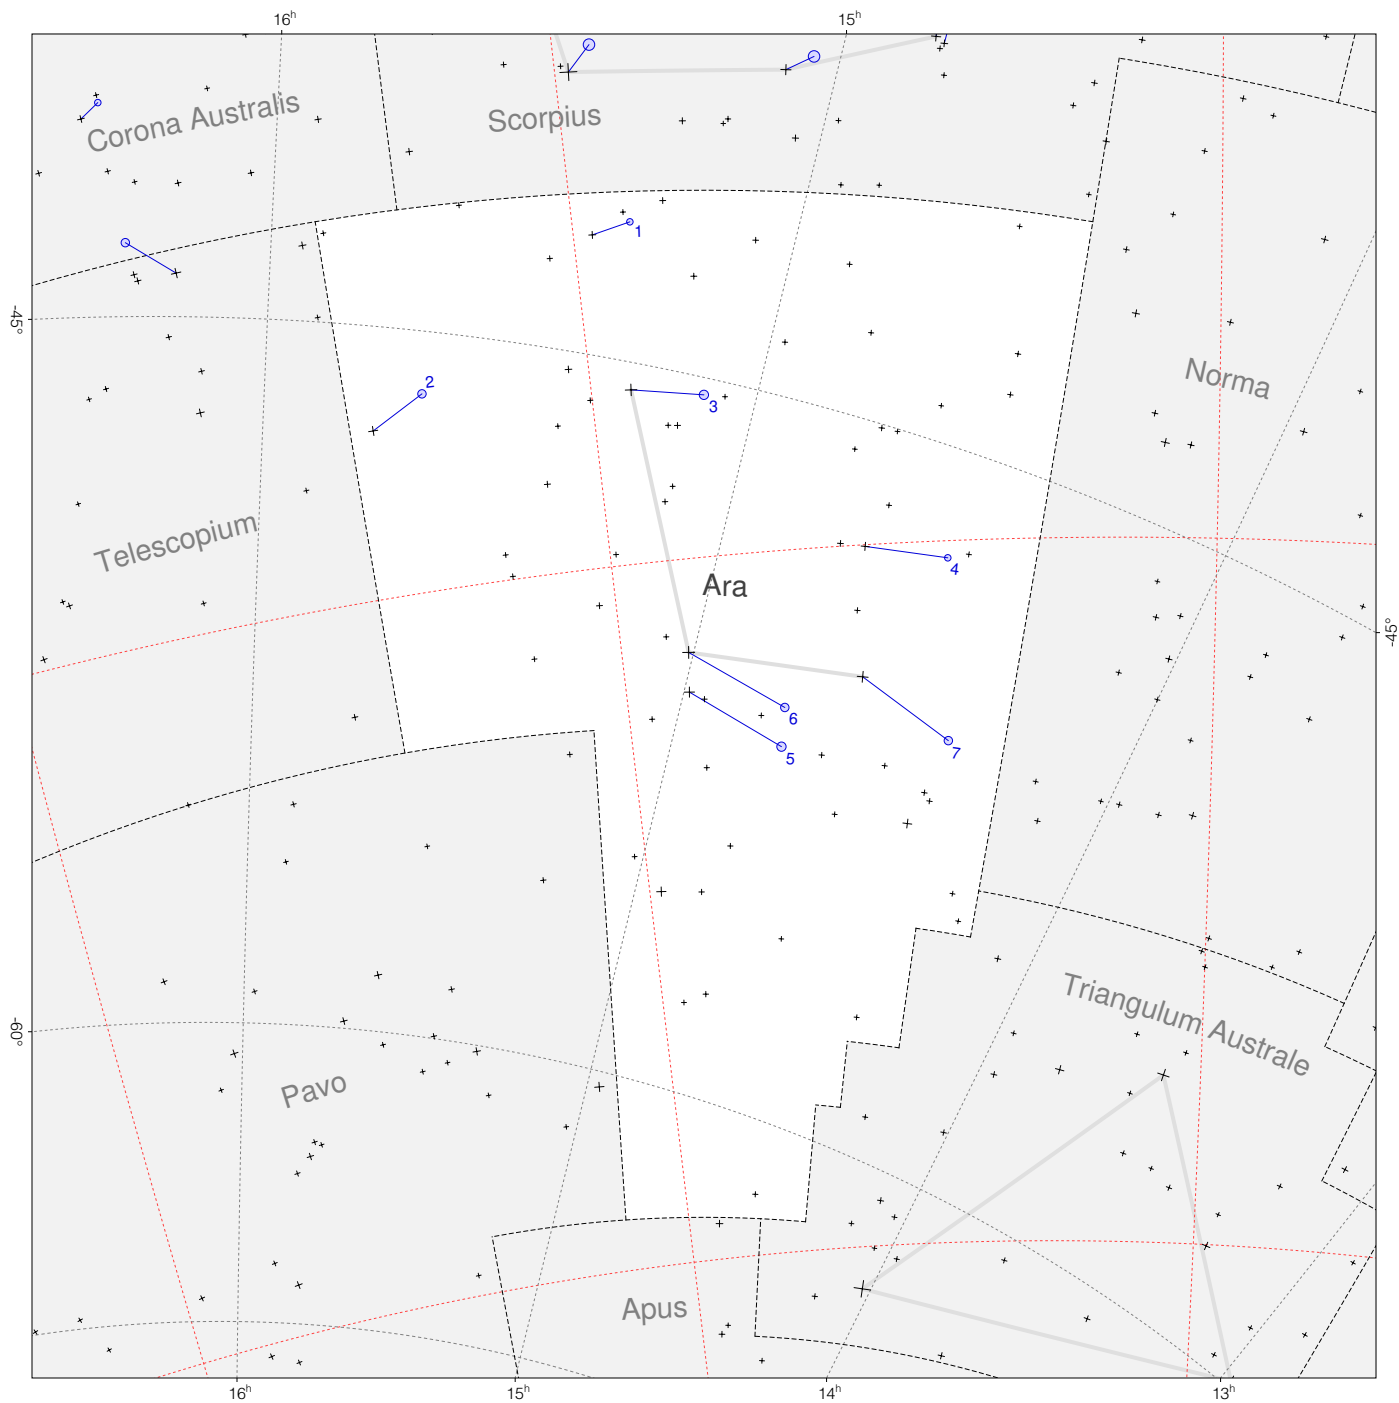

# Ptolemy stars in Ara

Magnitudes:   
1 2 3 4 5 6 7

Scale at center: 