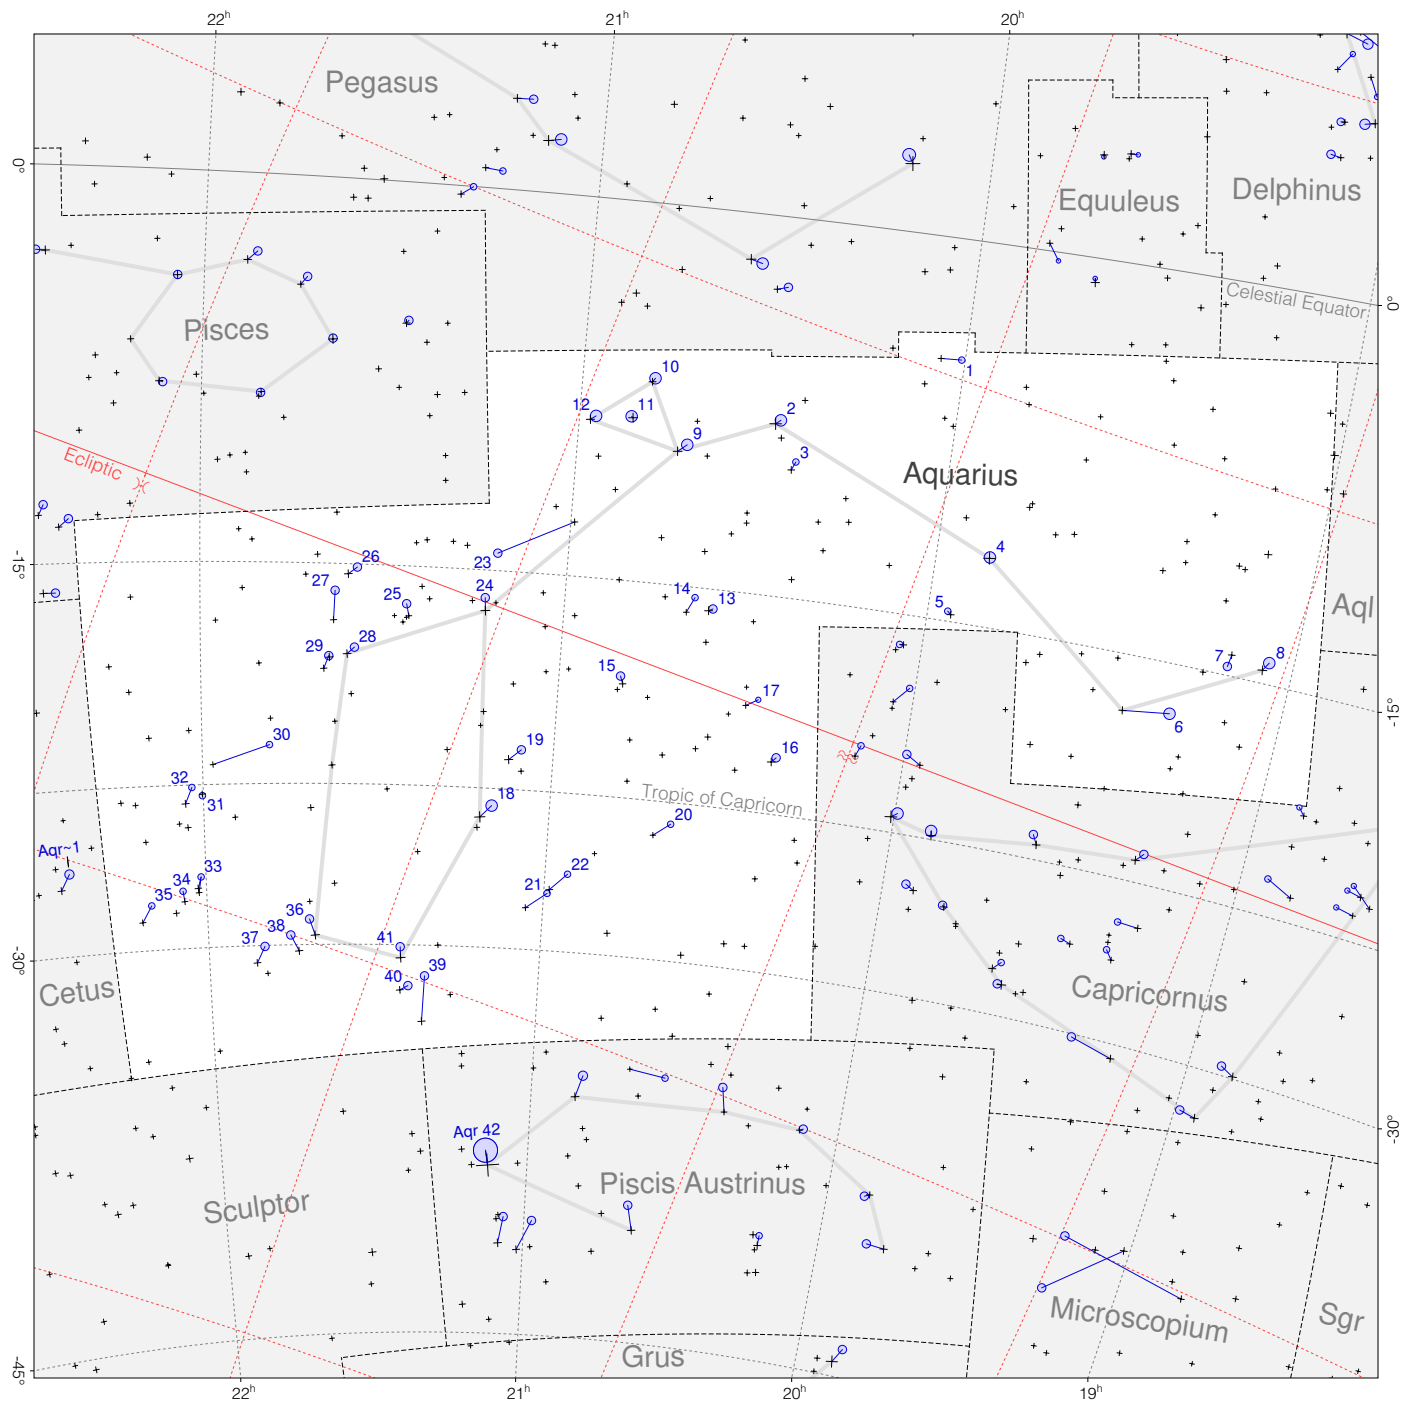

Ptolemy stars in Aquarius

Magnitudes: 
 1 2 3 4 5 6 7

Scale at center: 