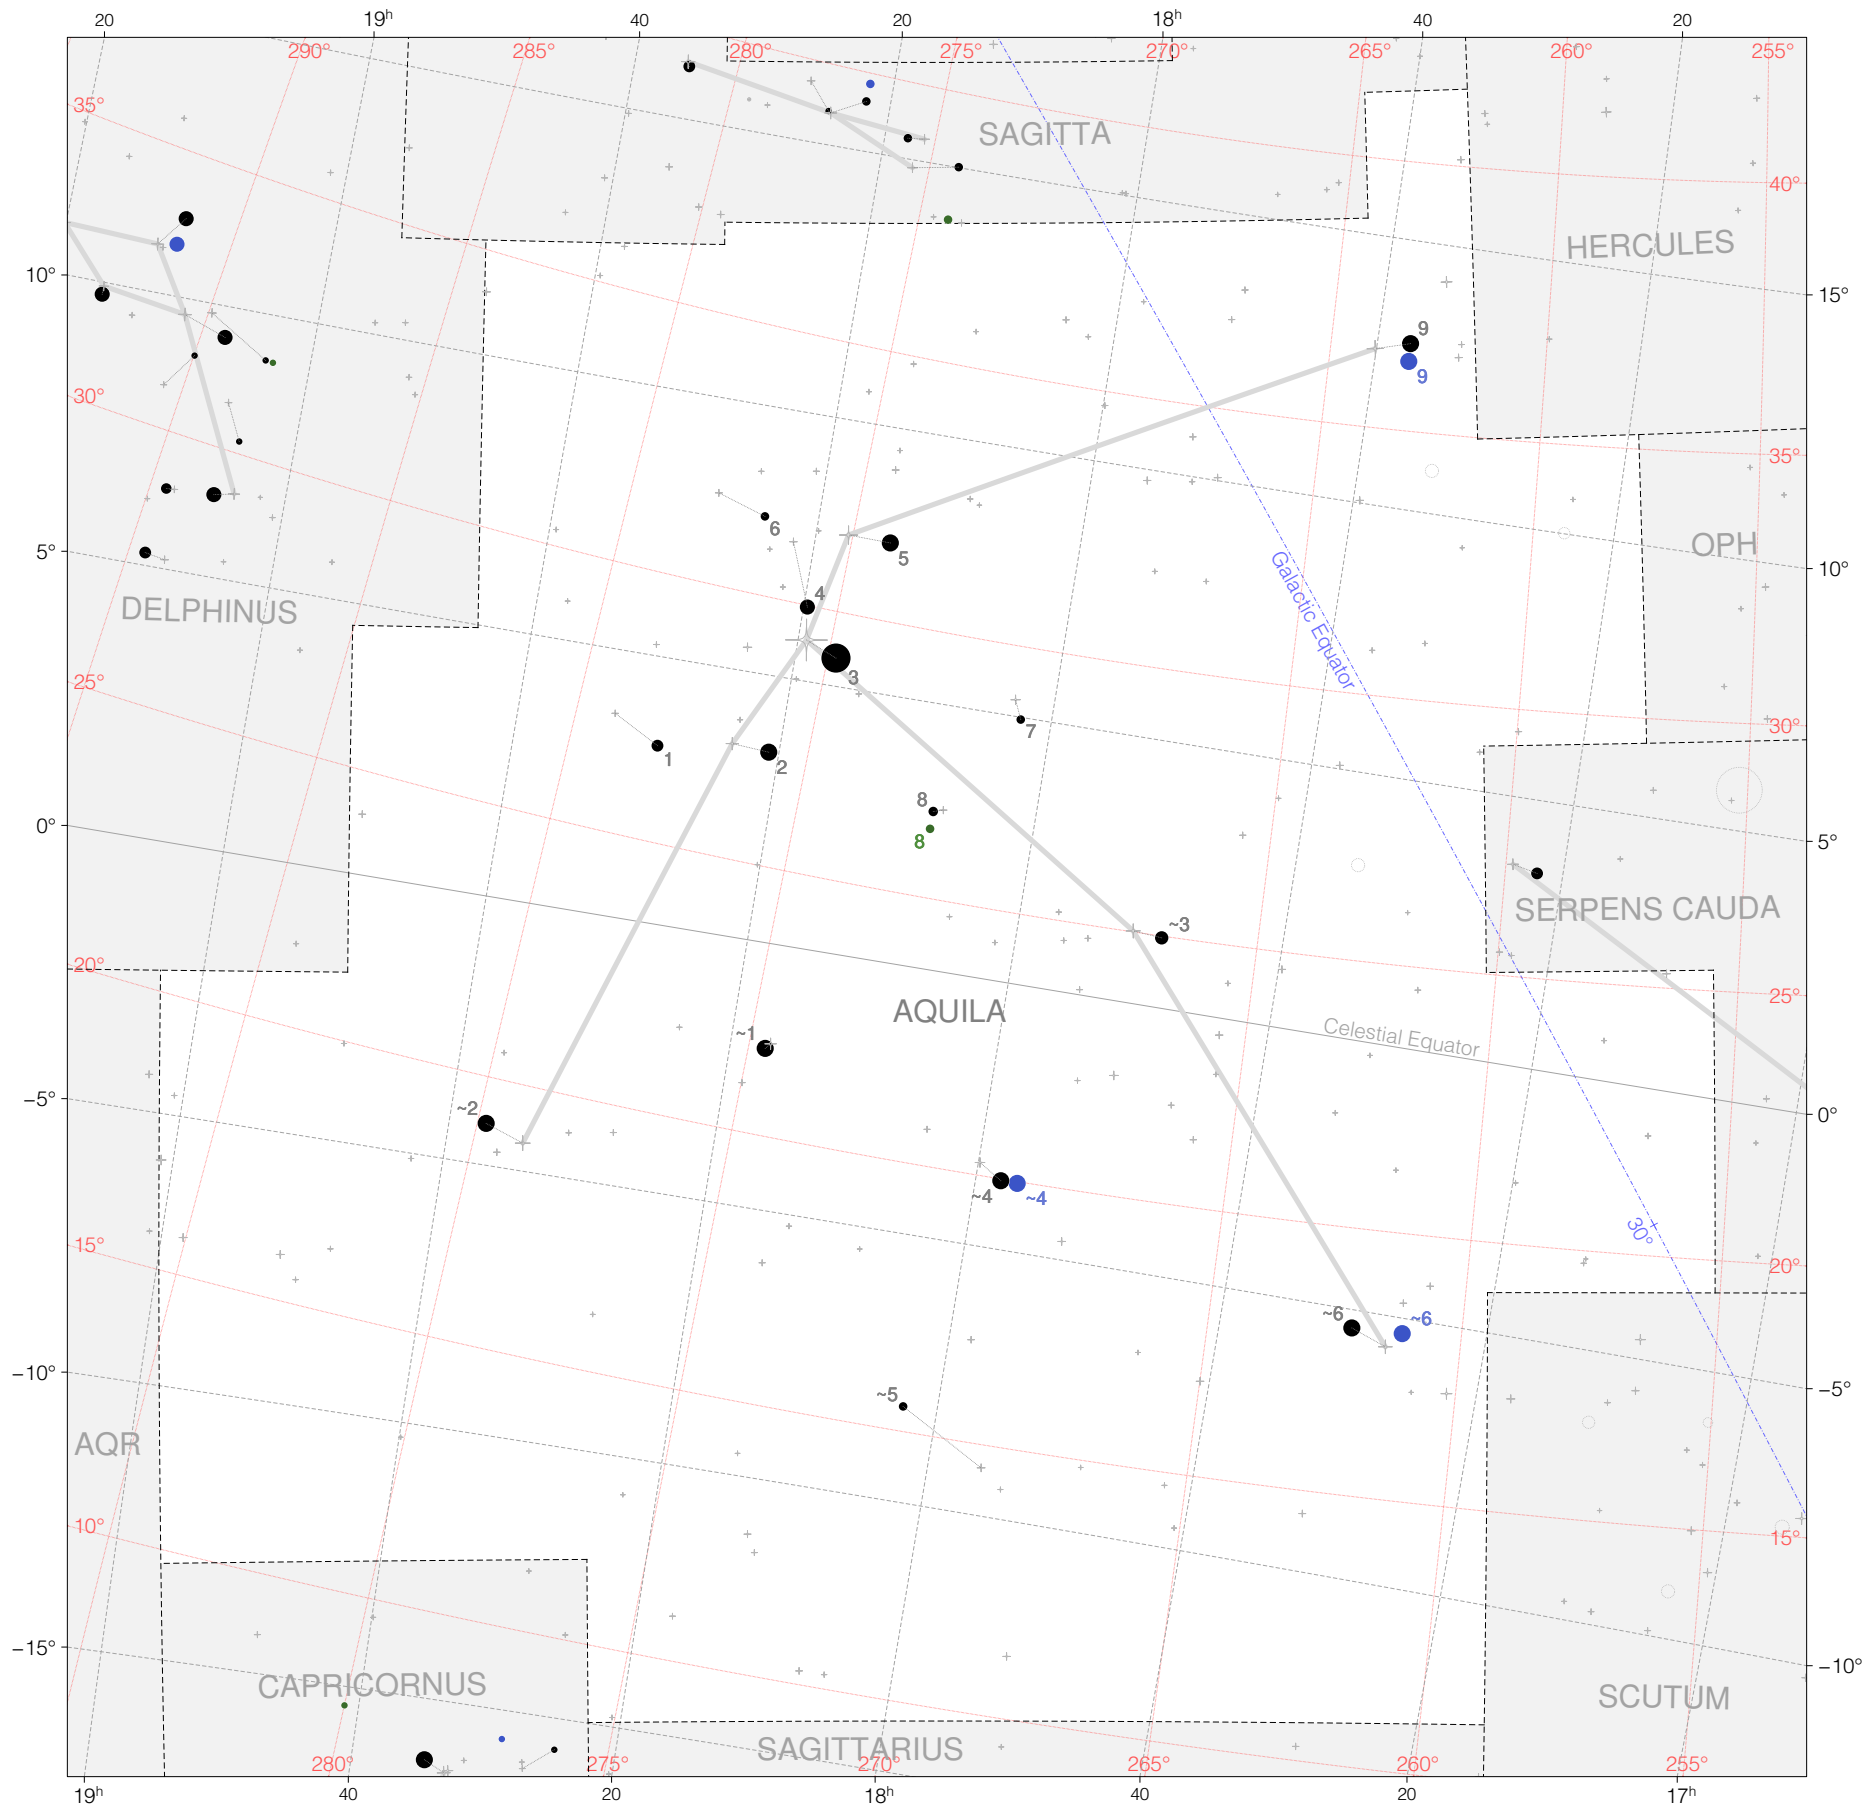

Ptolemy Stars in Aquila

Magnitudes: 1 2 3 4 5 6

Versions: t p m b

Scale at center: 0° 2° 4°