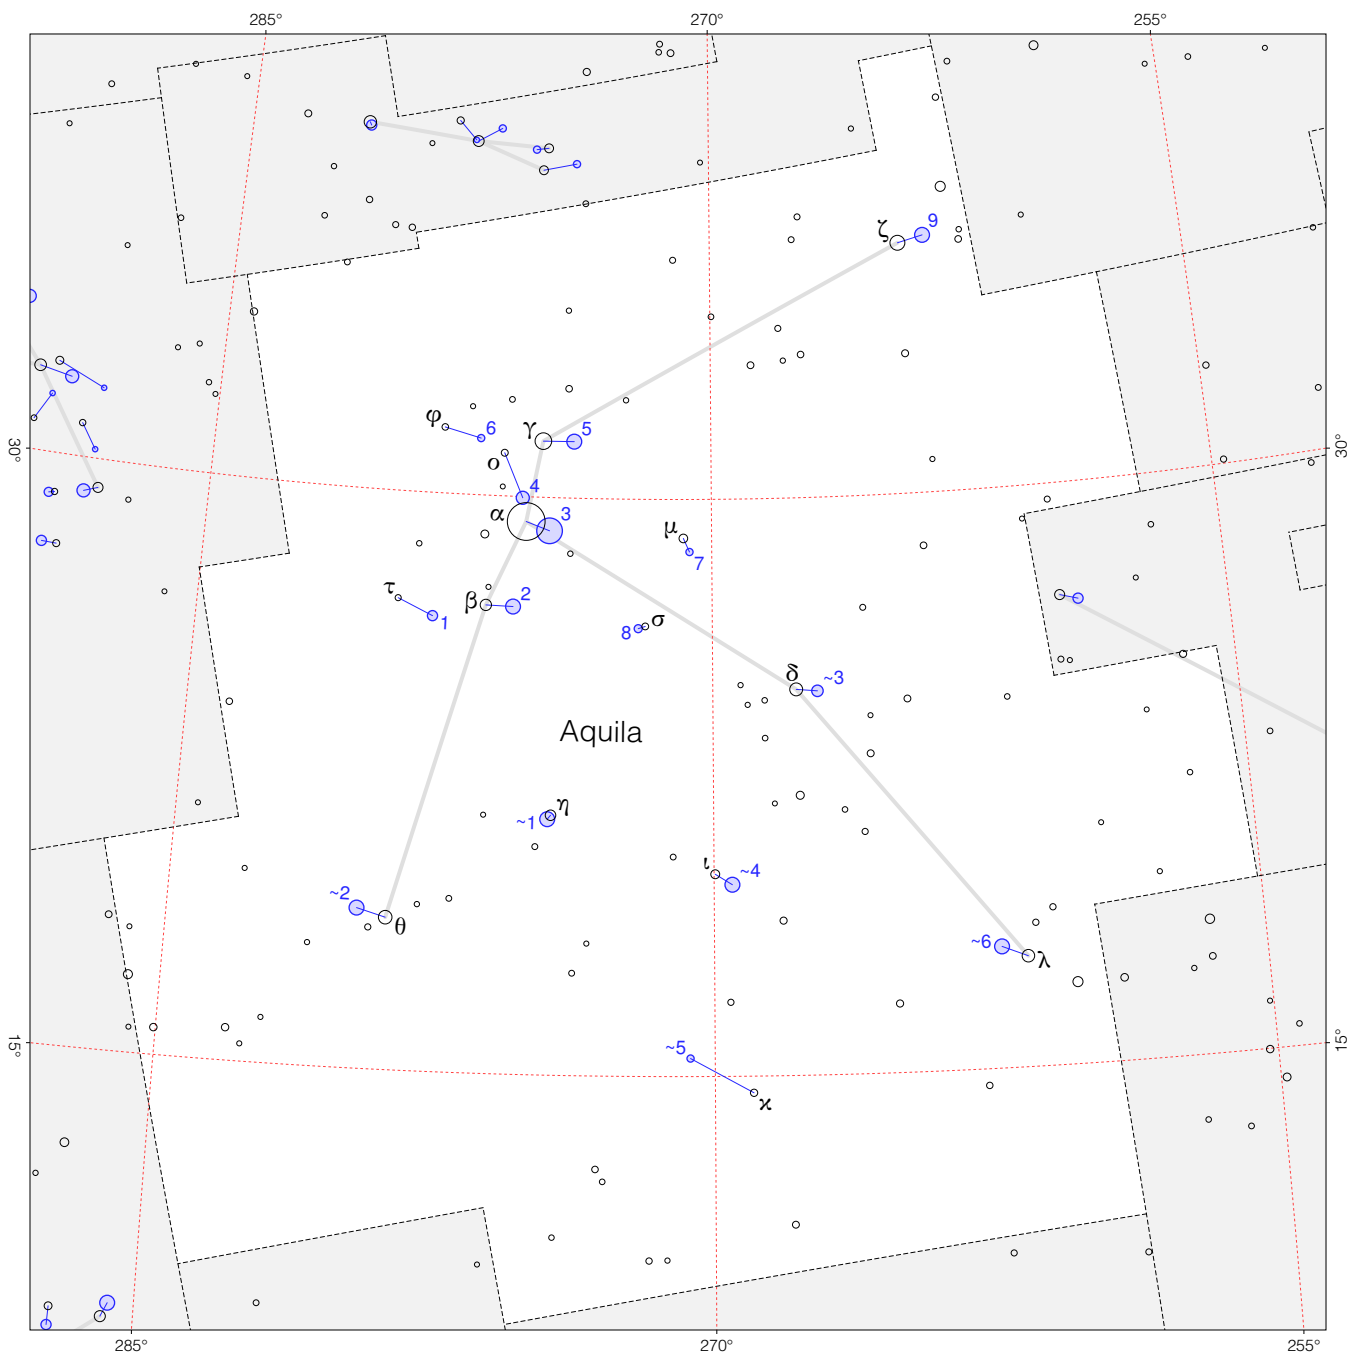

# Ptolemy stars in Aquila

Magnitudes: 1 2 3 4 5 6 7

Scale at center: 0° 2° 4°