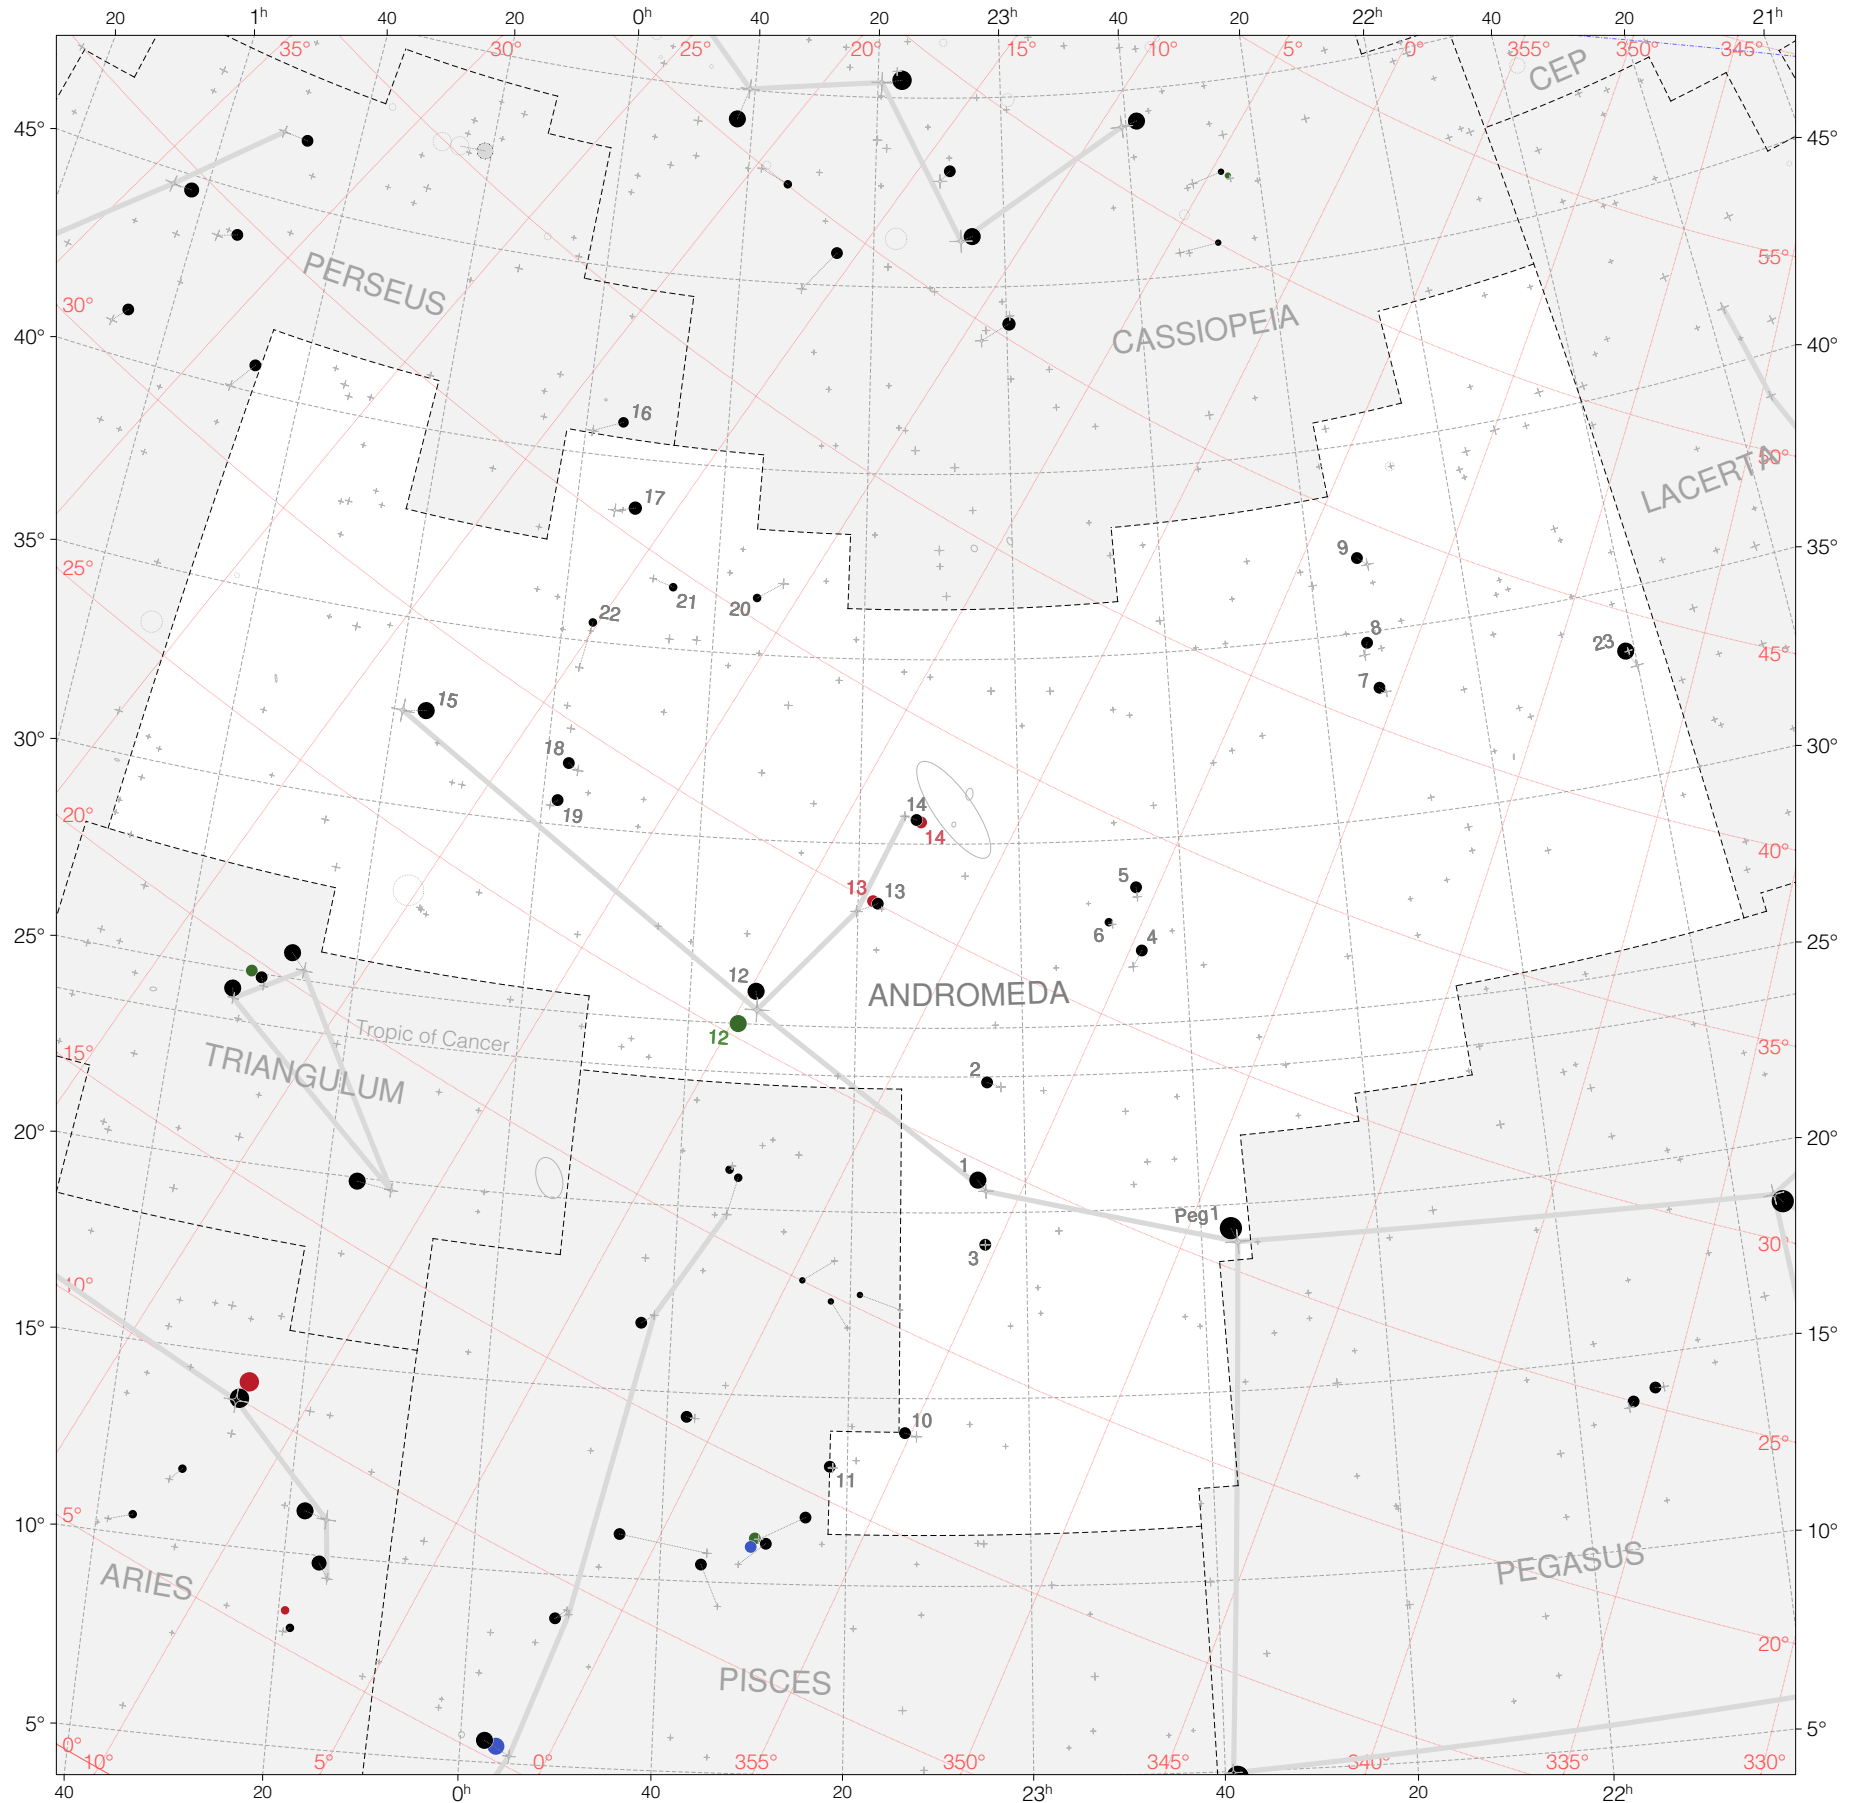

Ptolemy Stars in Andromeda

Magnitudes: 1 2 3 4 5 6

Versions: ● ● ● ●
t p m b

Scale at center: 0° 2° 4°