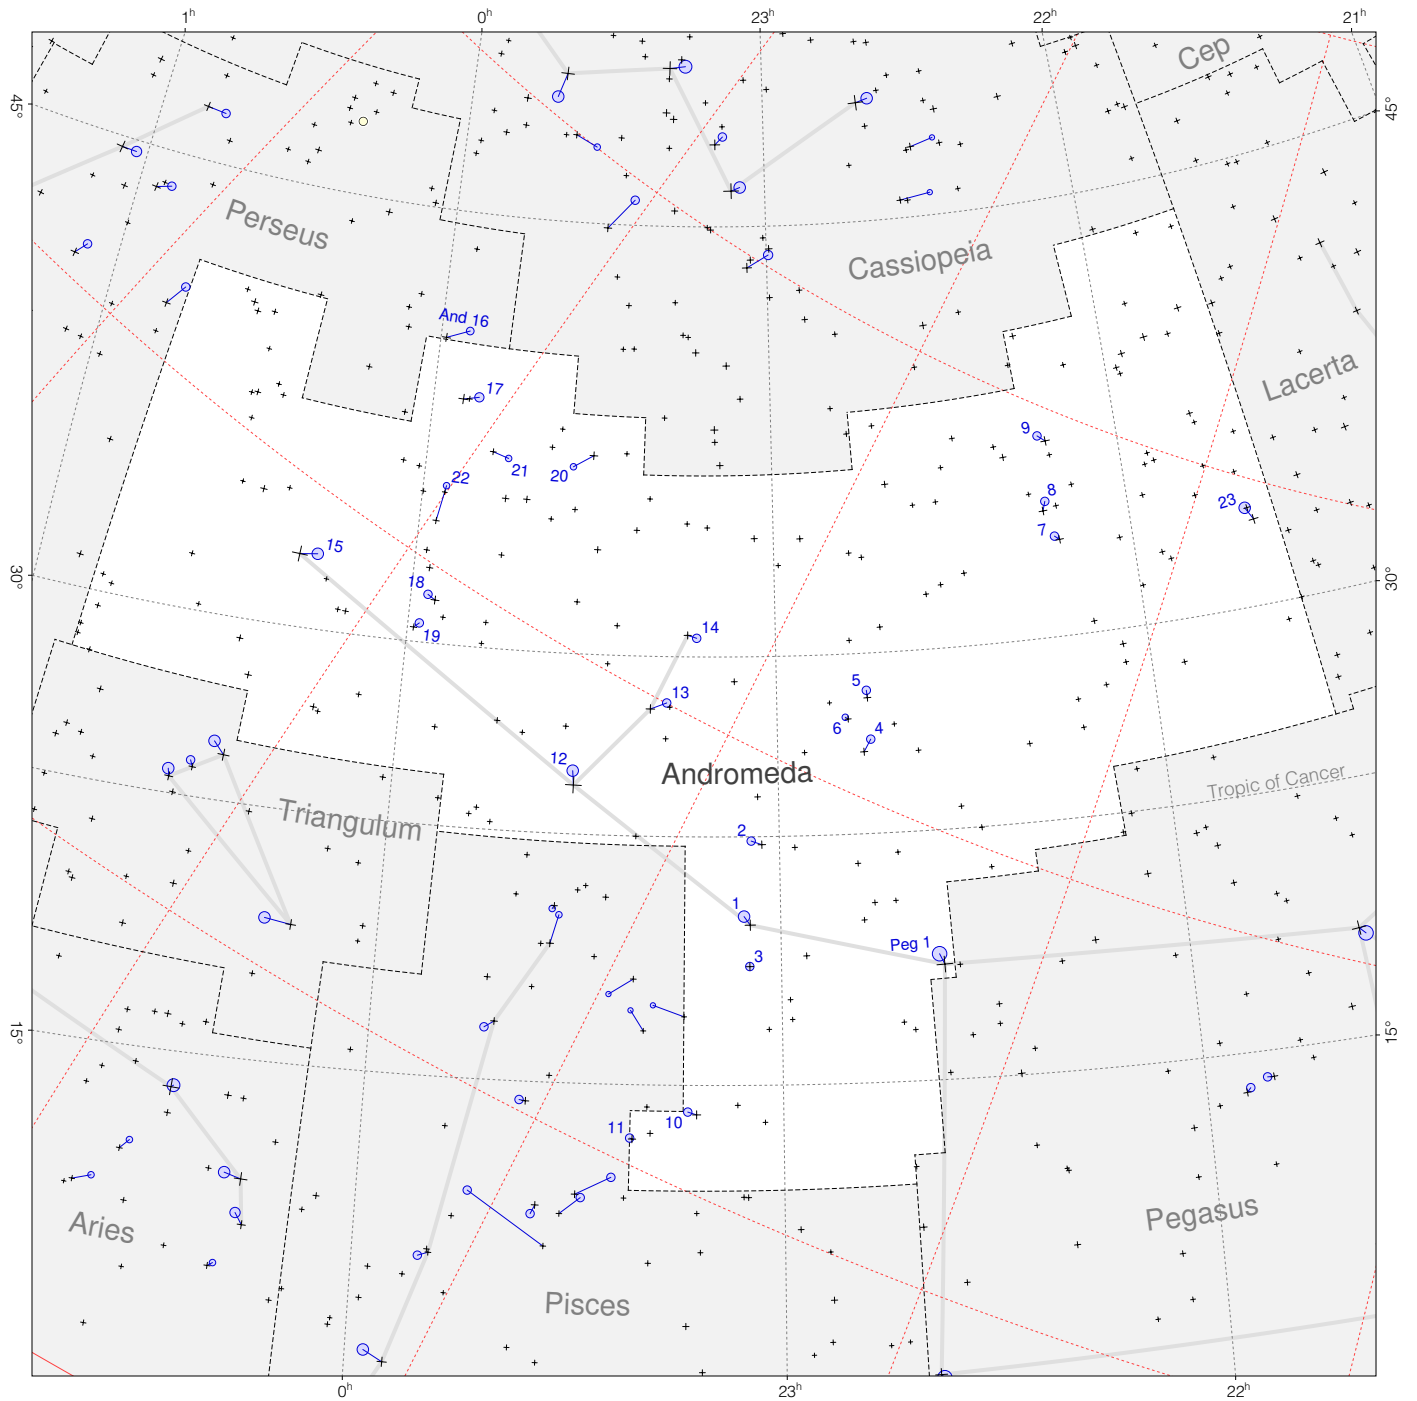

# Ptolemy stars in Andromeda

Magnitudes:   
1 2 3 4 5 6 7

Scale at center:   
0° 2° 4°