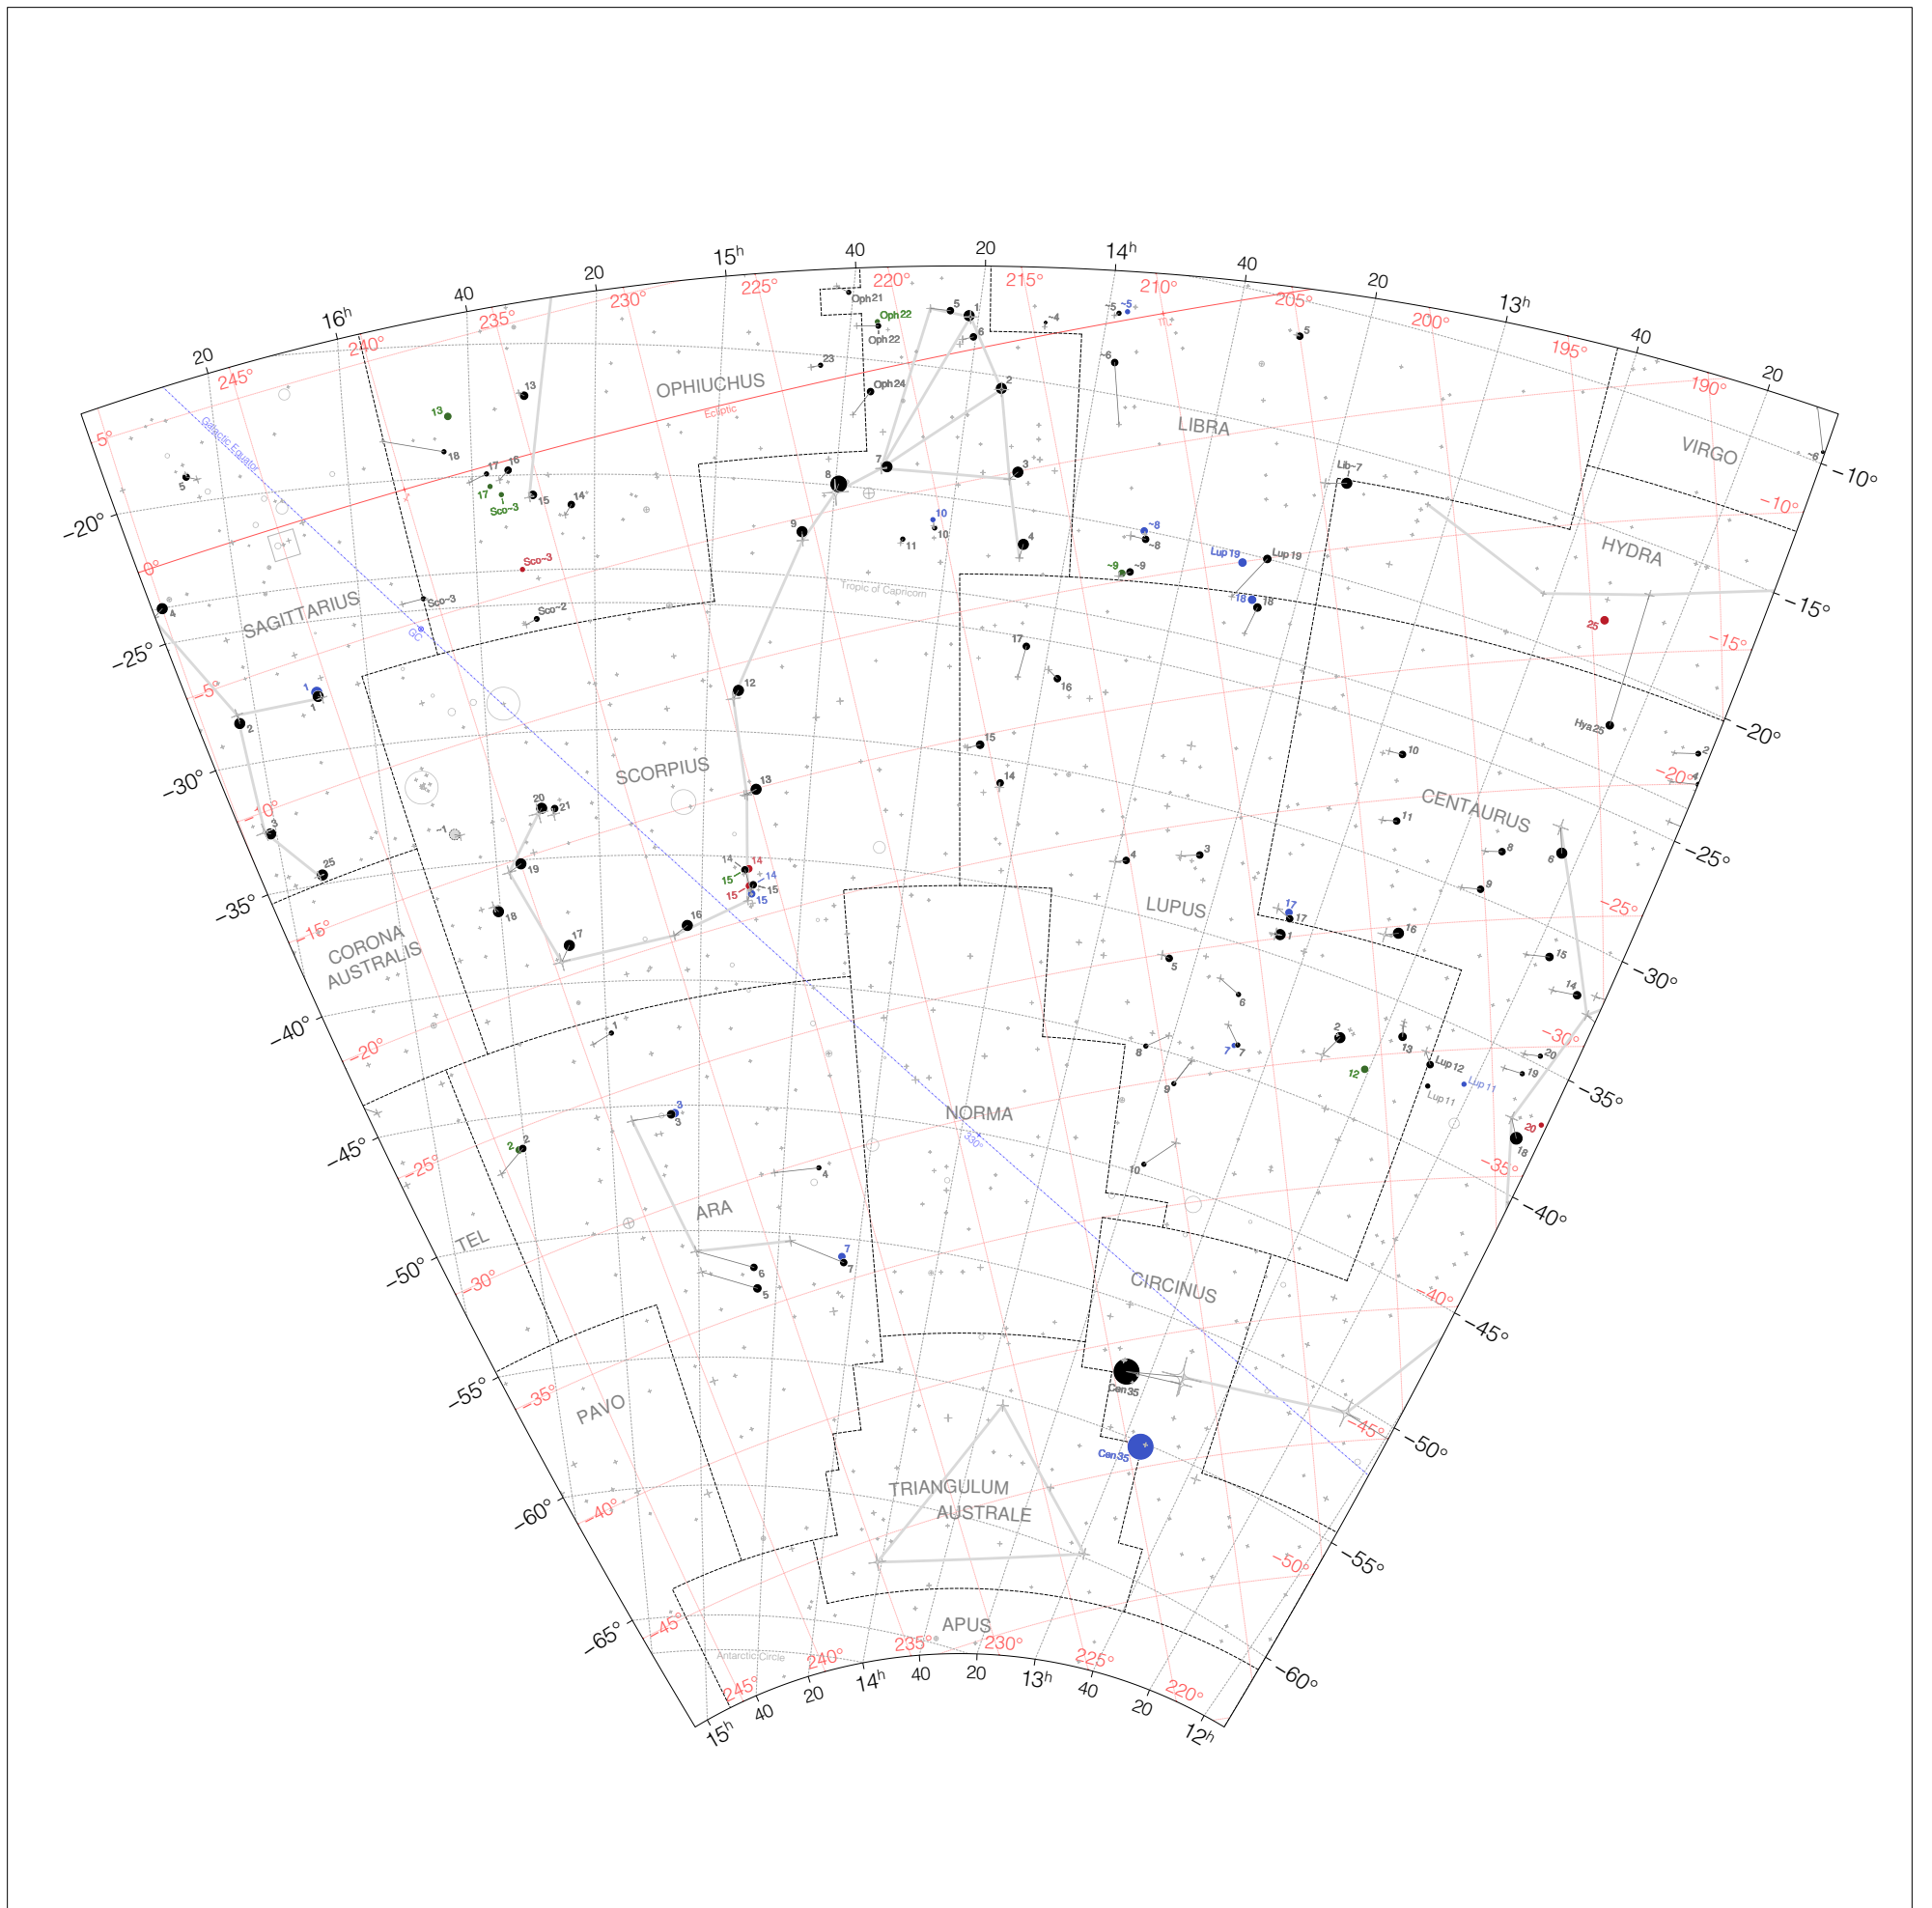

# Ptolemy Stars from 14h to 18h and $-70^\circ$ to $-20^\circ$

Magnitudes: ●●●●●  
1 2 3 4 5 6

Legend: ● ● ● ●  
t p m b

Coordinates: JD 1,771,298 (137 CE)