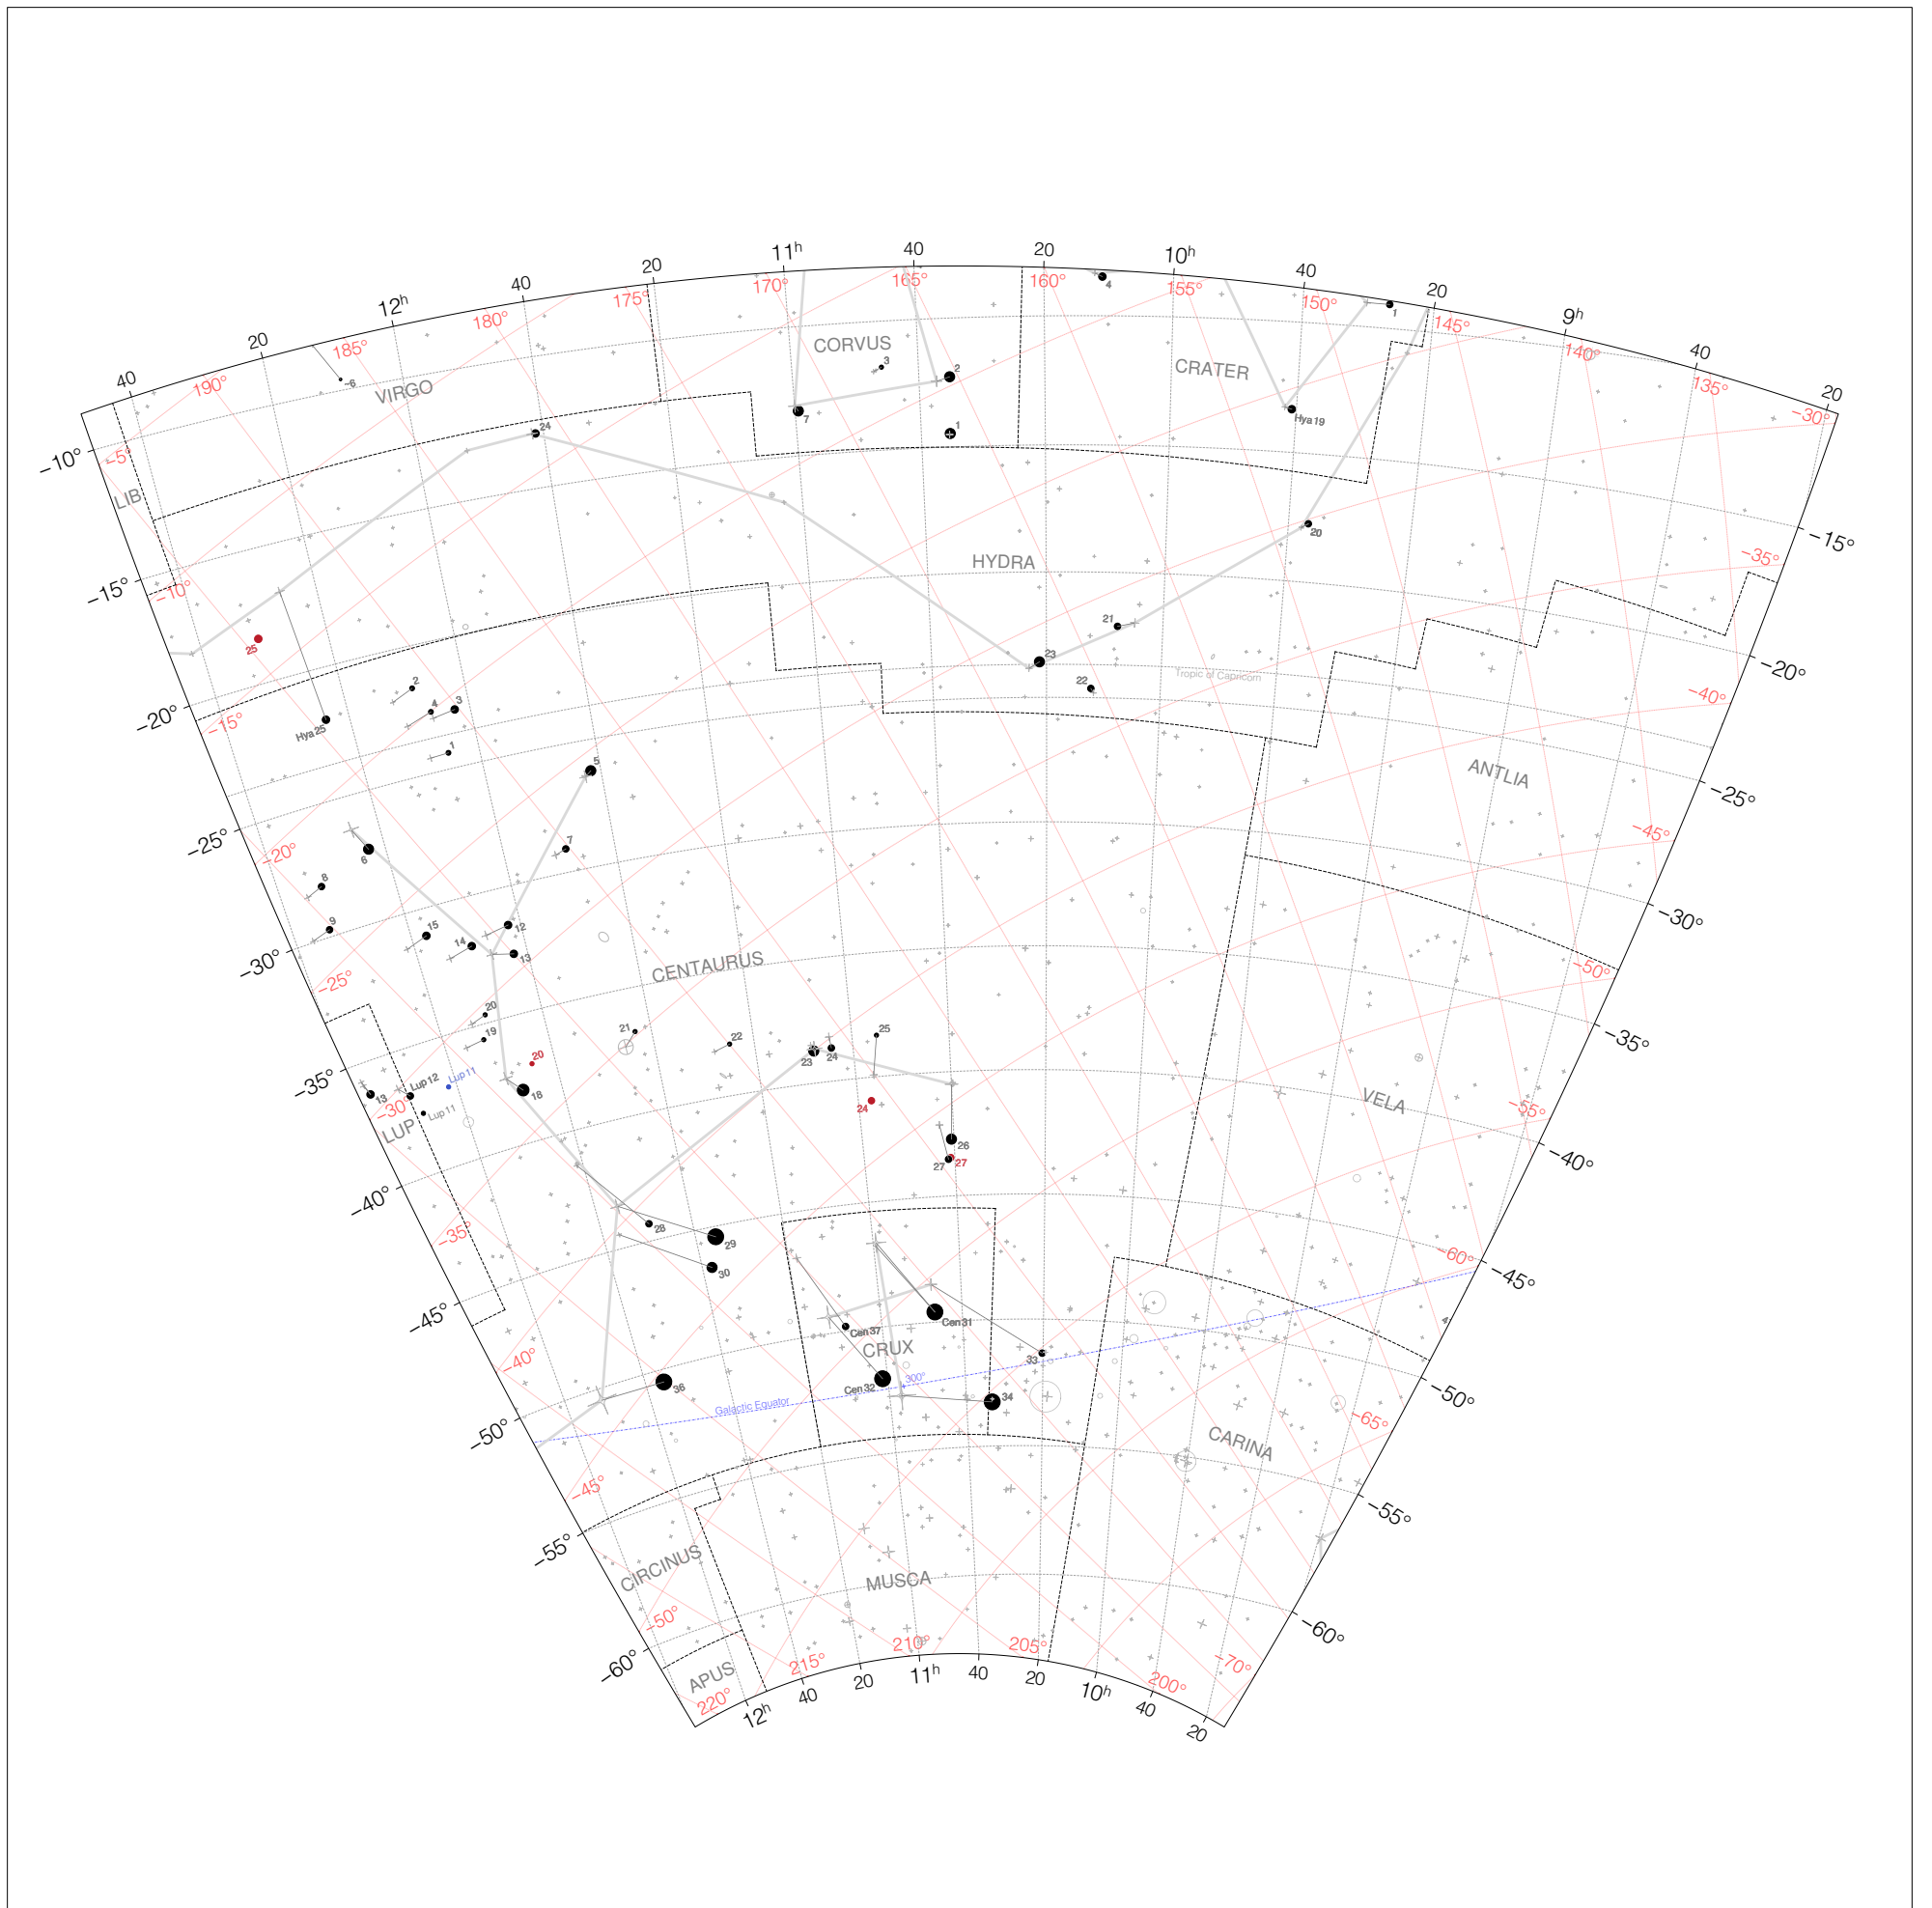

Ptolemy Stars from 10h to 14h and -70° to -20°

Magnitudes: ●●●●●
1 2 3 4 5 6

Legend: ● ● ● ●
t p m b

Coordinates: JD 1,771,298 (137 CE)