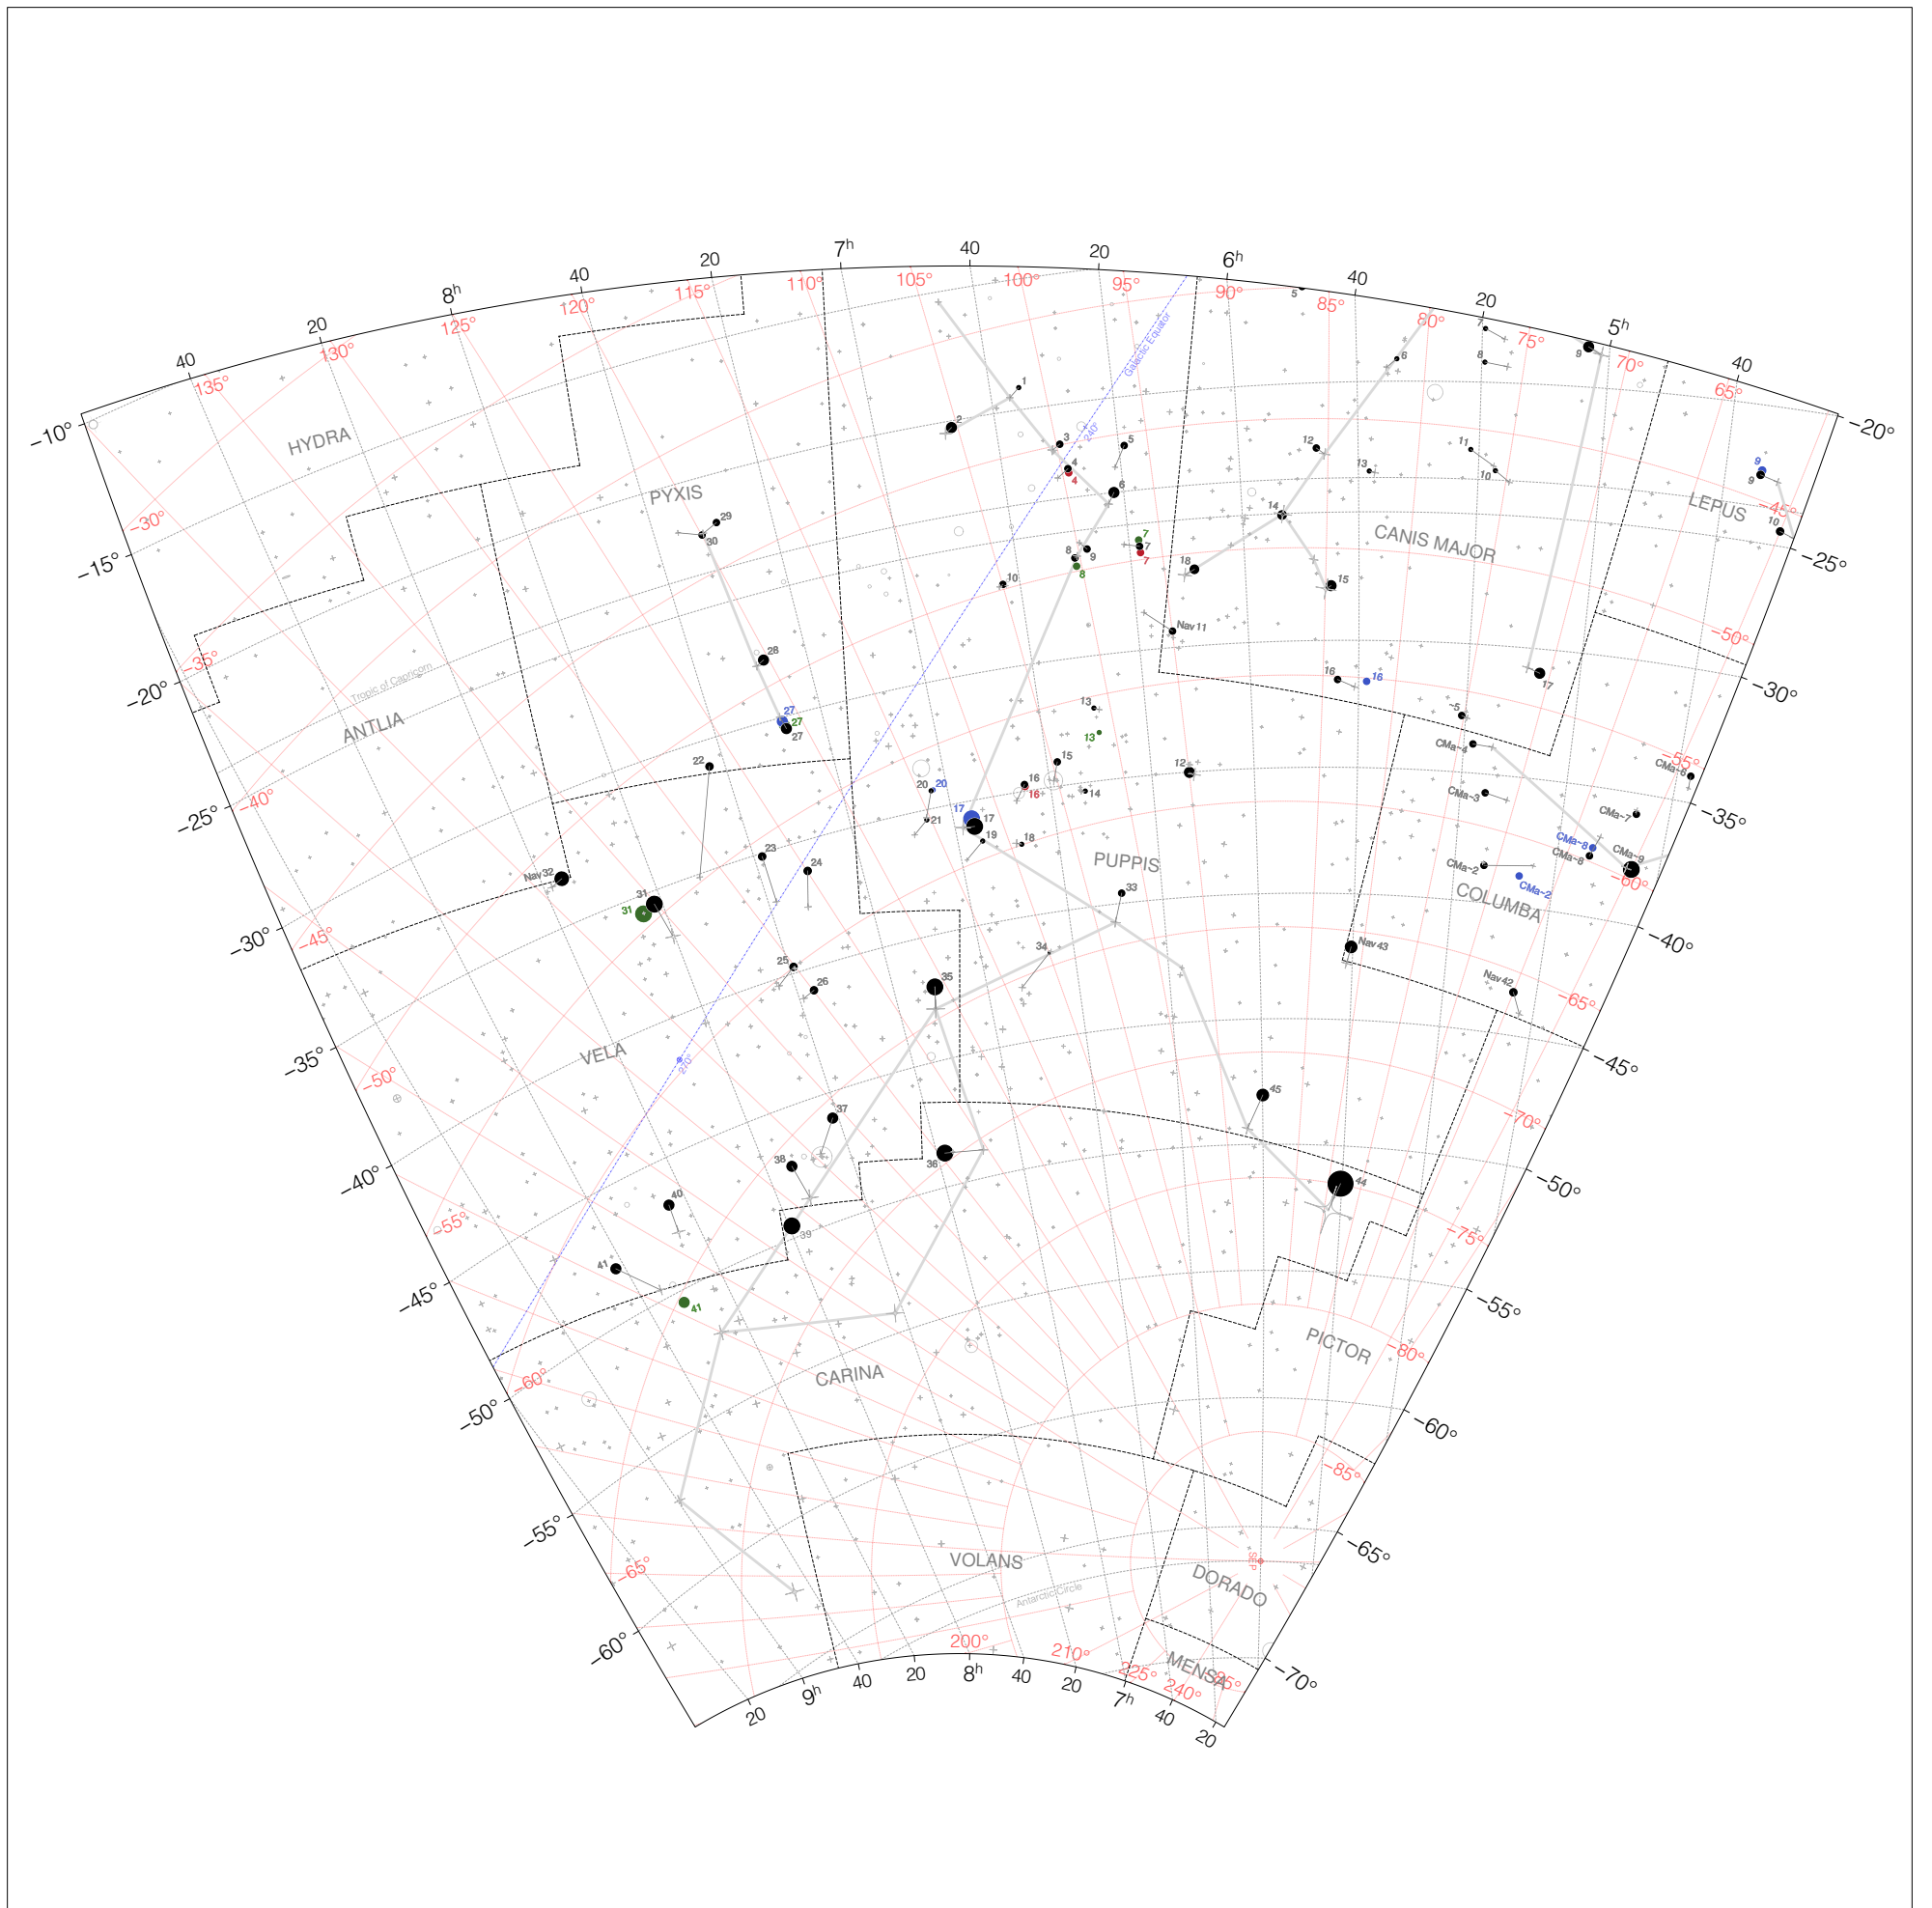

Ptolemy Stars from 6h to 10h and -70° to -20°

Magnitudes: ●●●●●
1 2 3 4 5 6

Legend: ● ● ● ●
t p m b

Coordinates: JD 1,771,298 (137 CE)