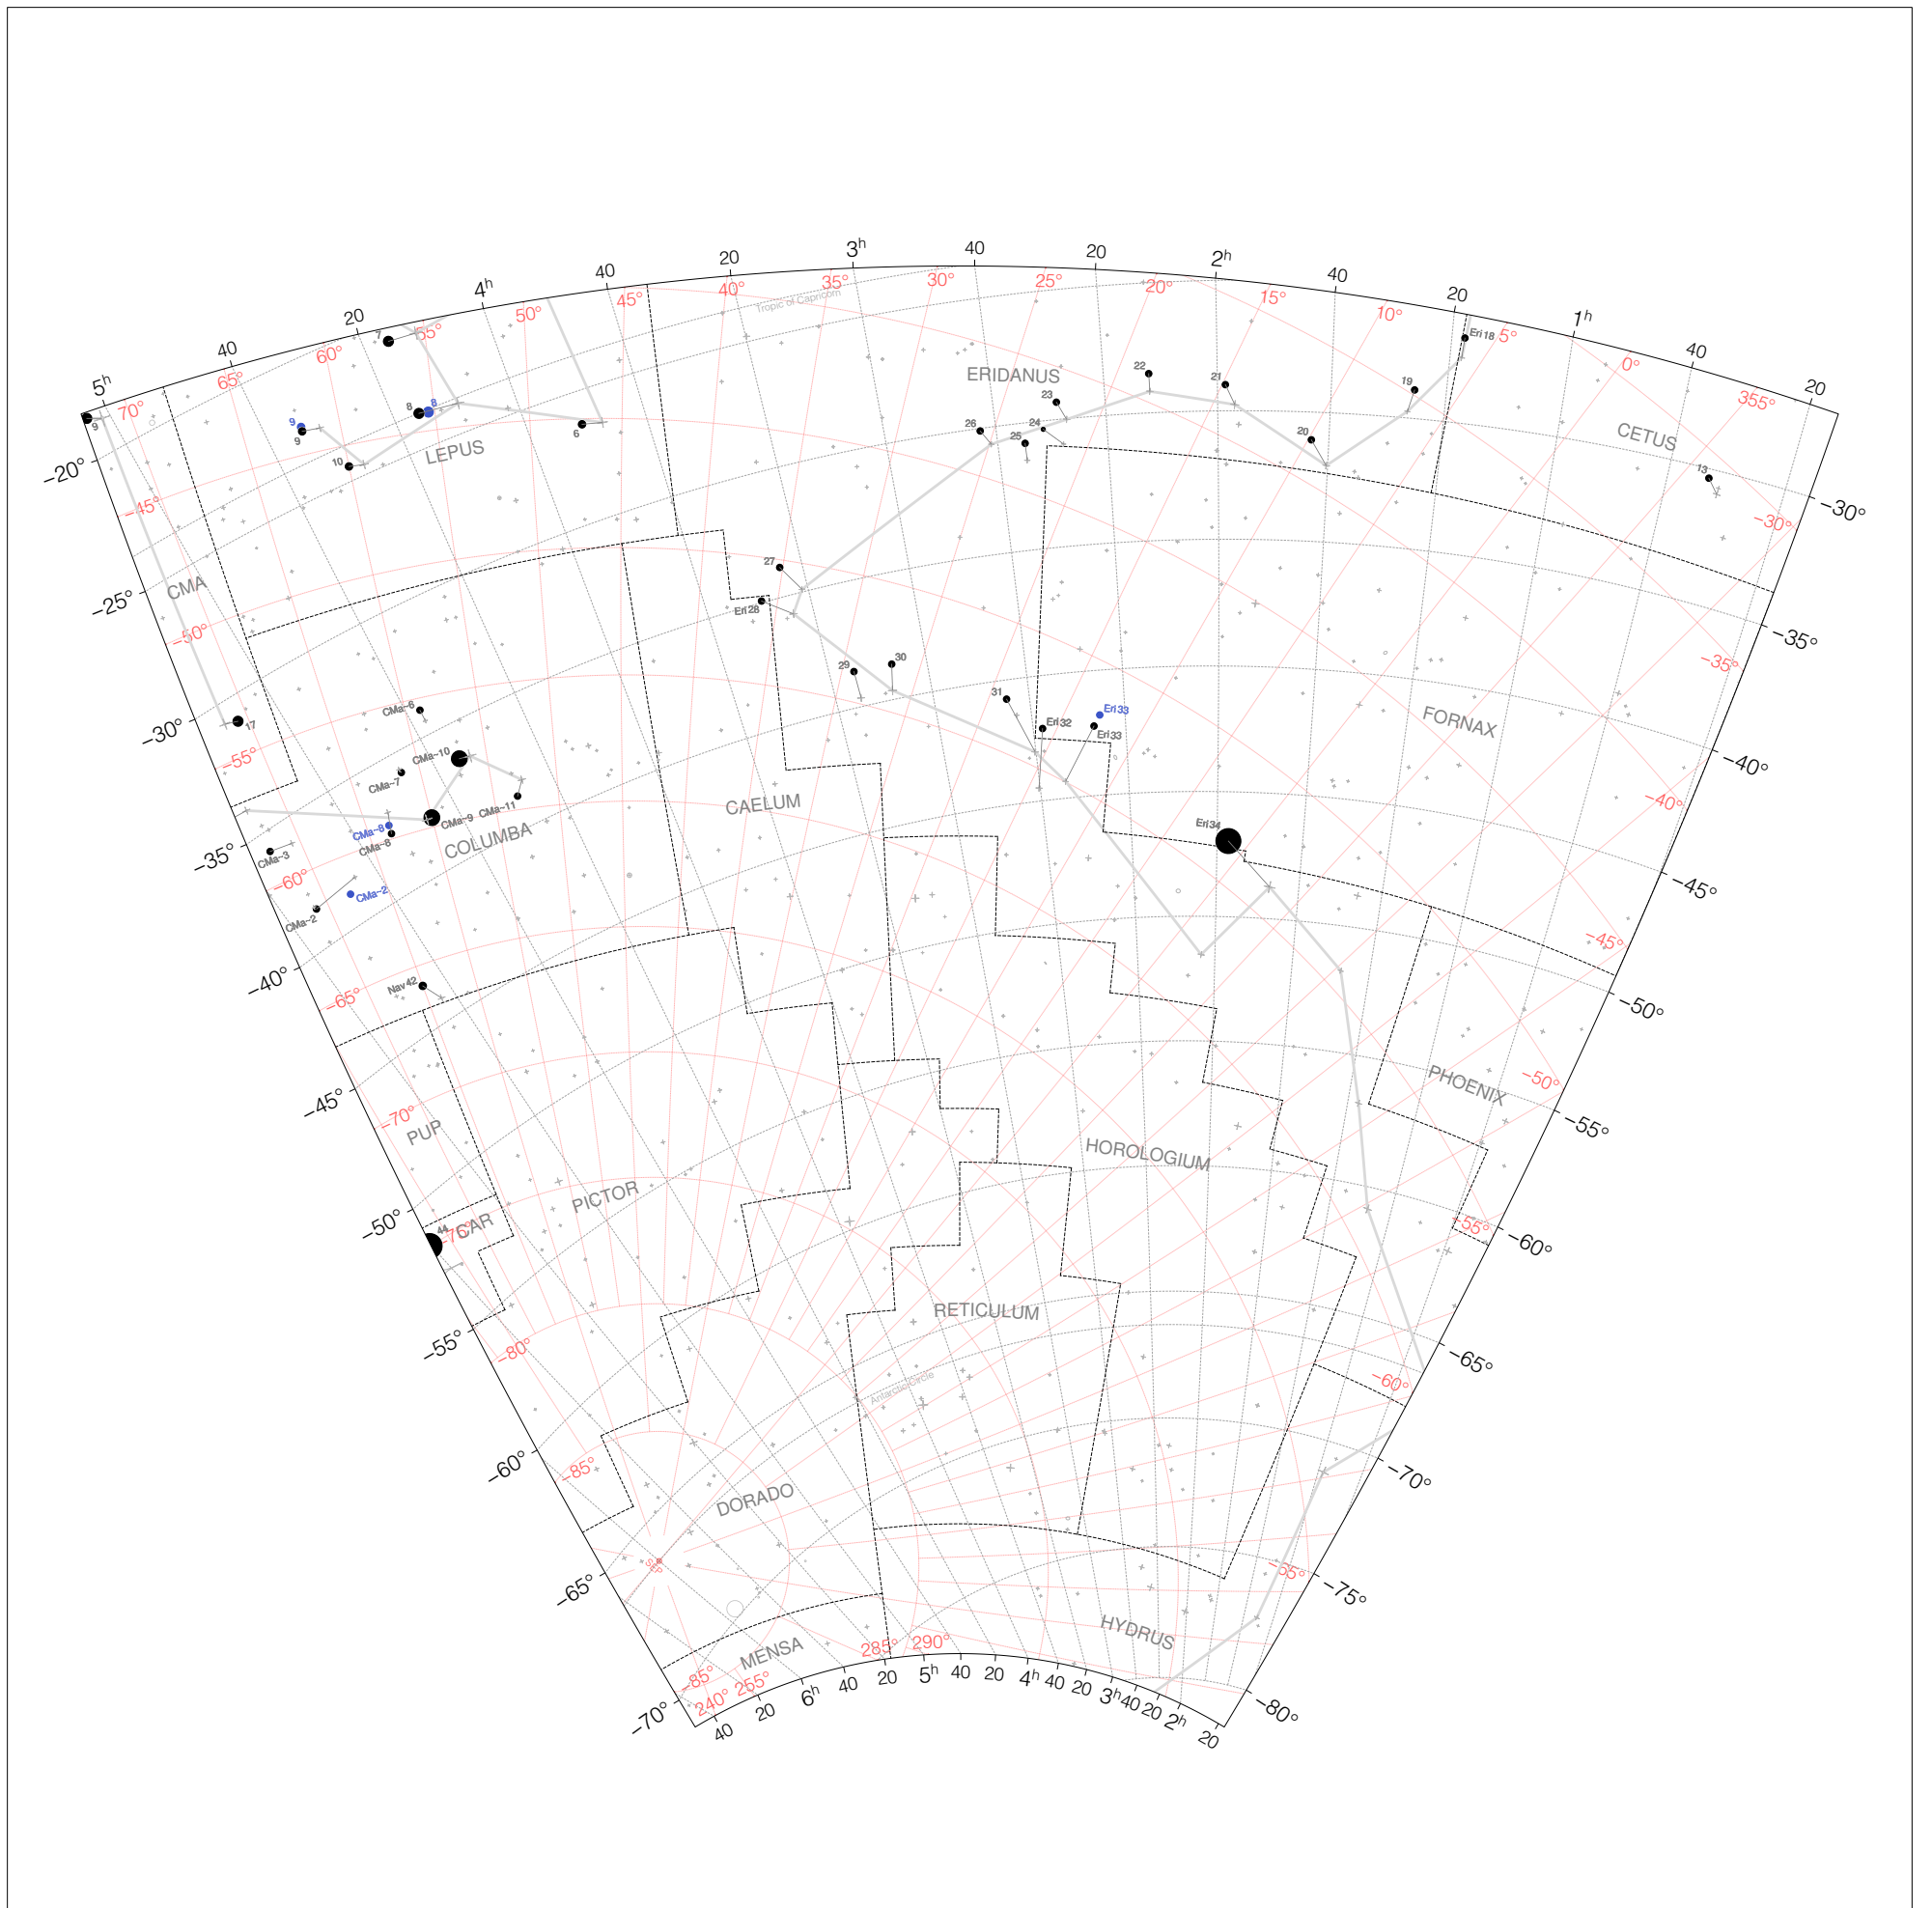

Ptolemy Stars from 2h to 6h and -70° to -20°

Magnitudes: ●●●●●
1 2 3 4 5 6

Legend: ● ● ● ●
t p m b

Coordinates: JD 1,771,298 (137 CE)