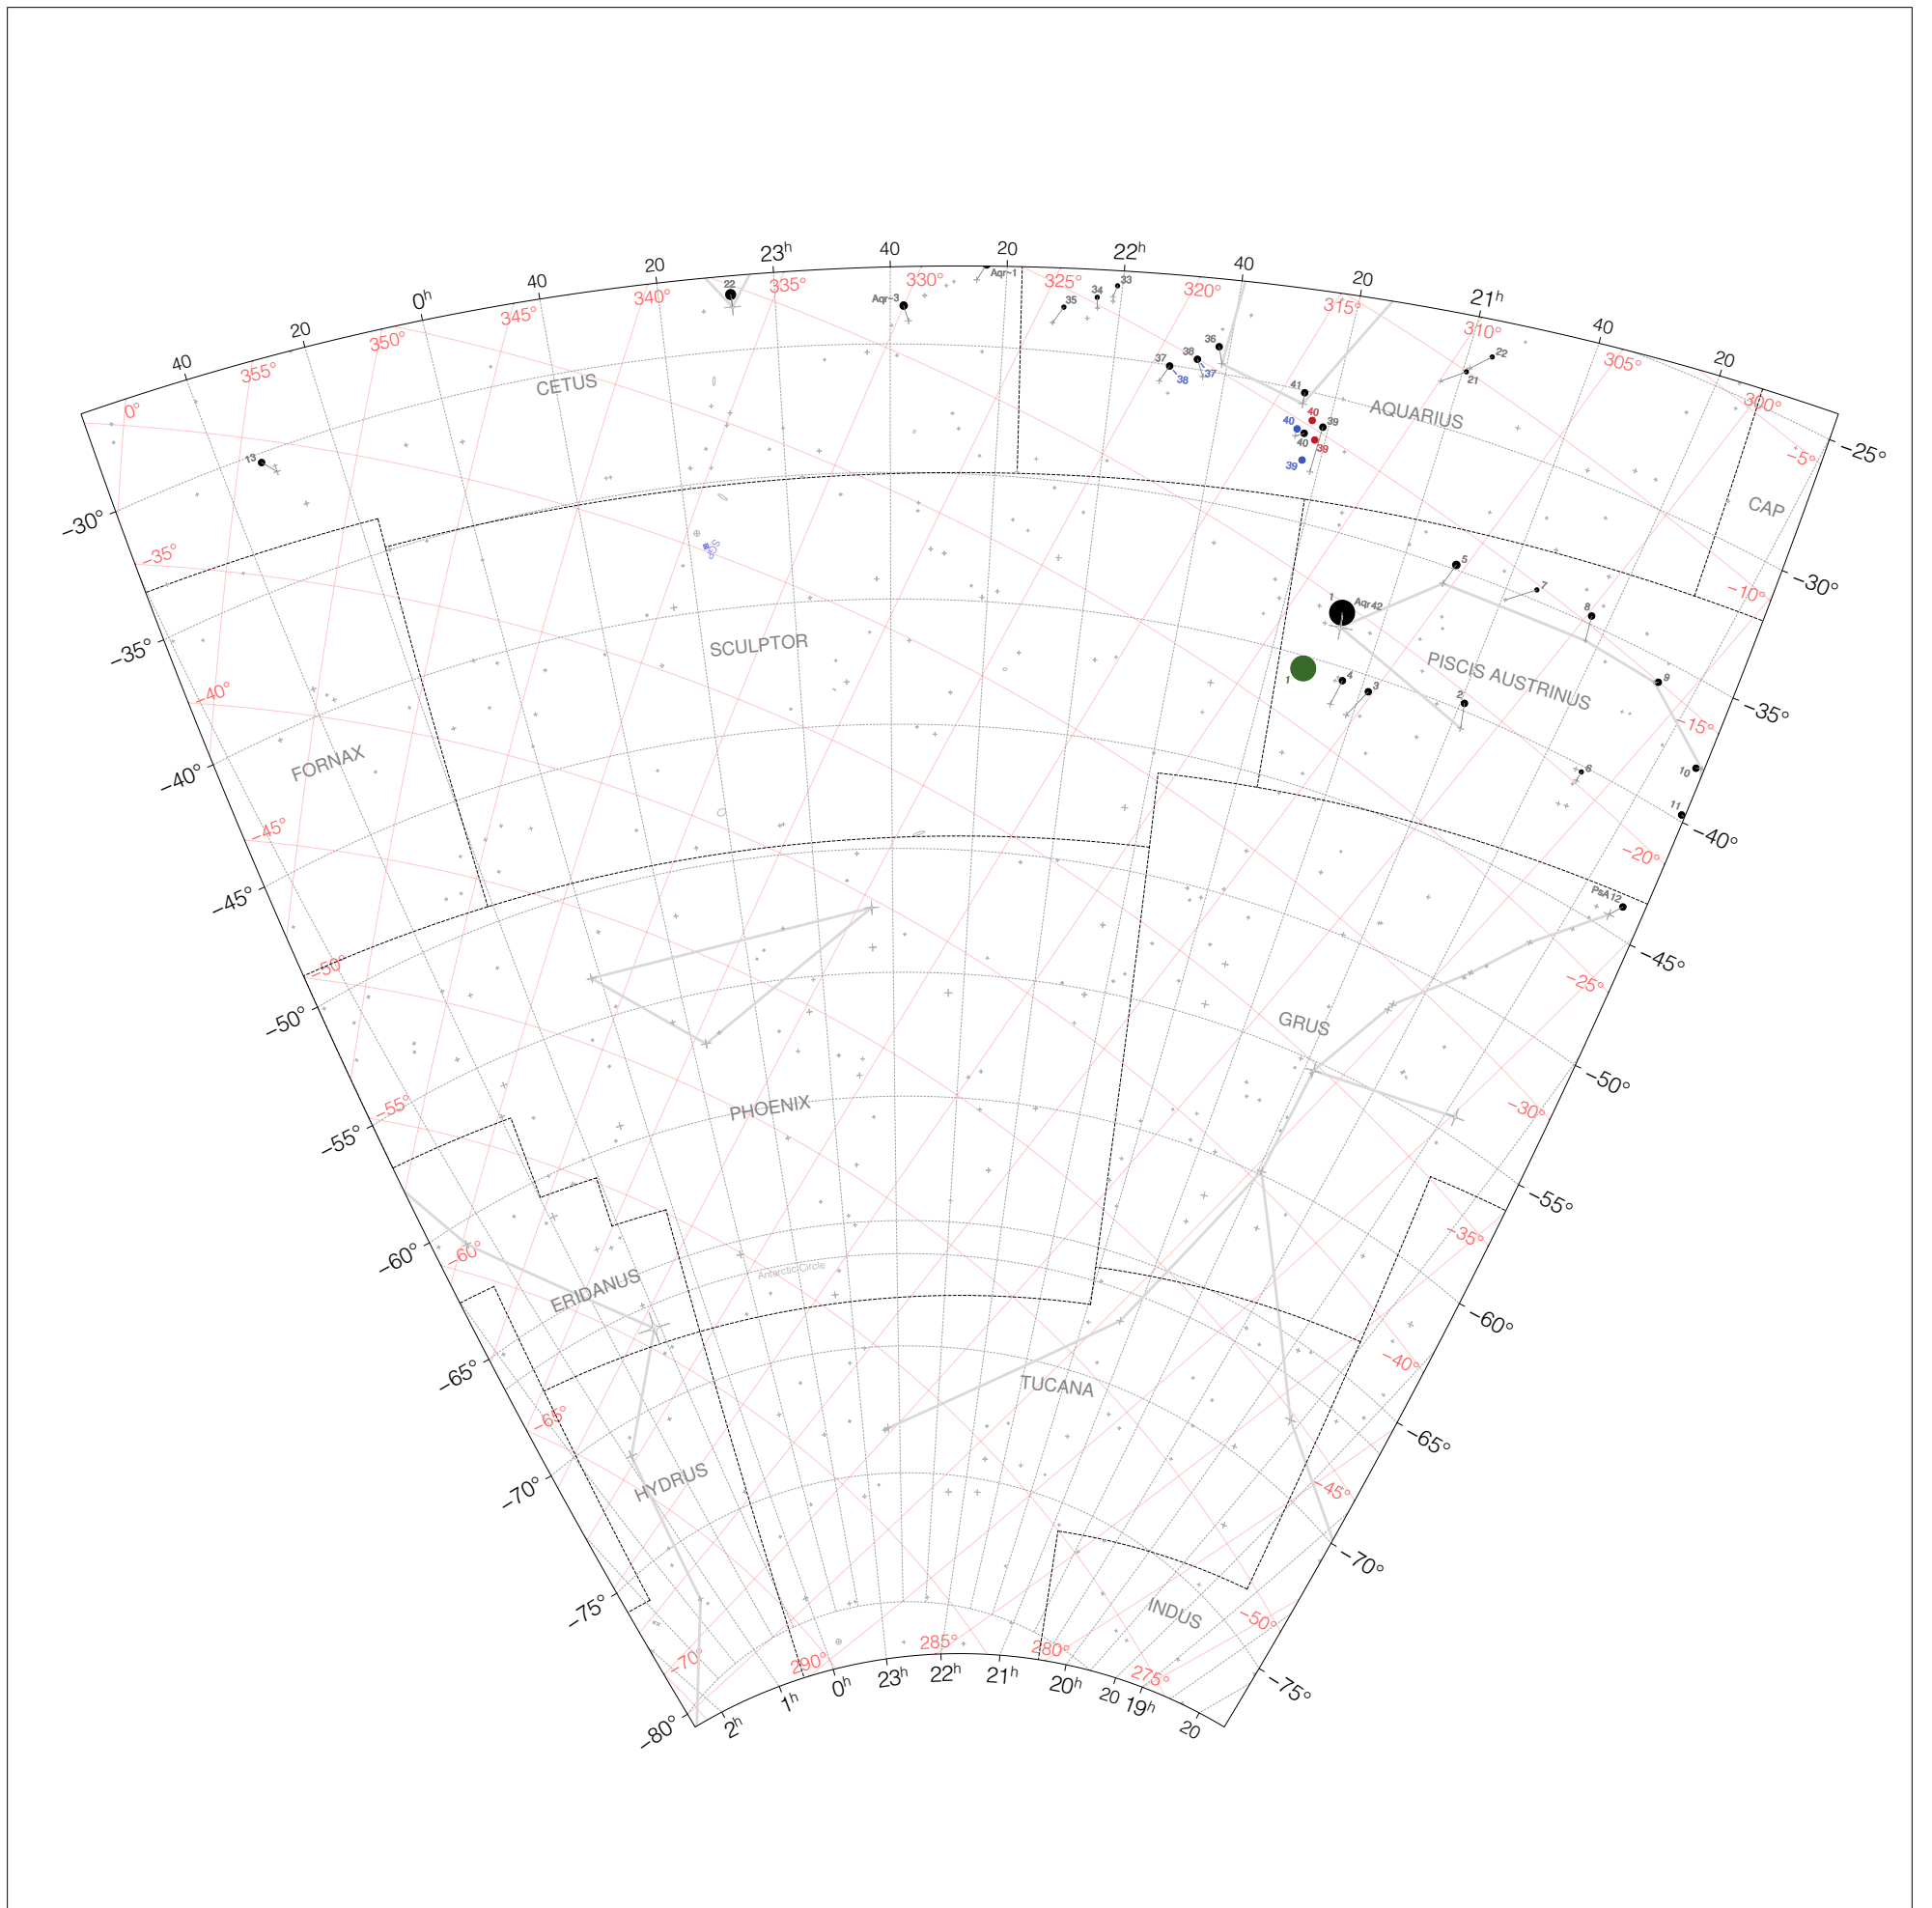

Ptolemy Stars from 22h to 2h and -70° to -20°

Magnitudes: ●●●●●●
1 2 3 4 5 6

Legend: ● ● ● ●
t p m b

Coordinates: JD 1,771,298 (137 CE)