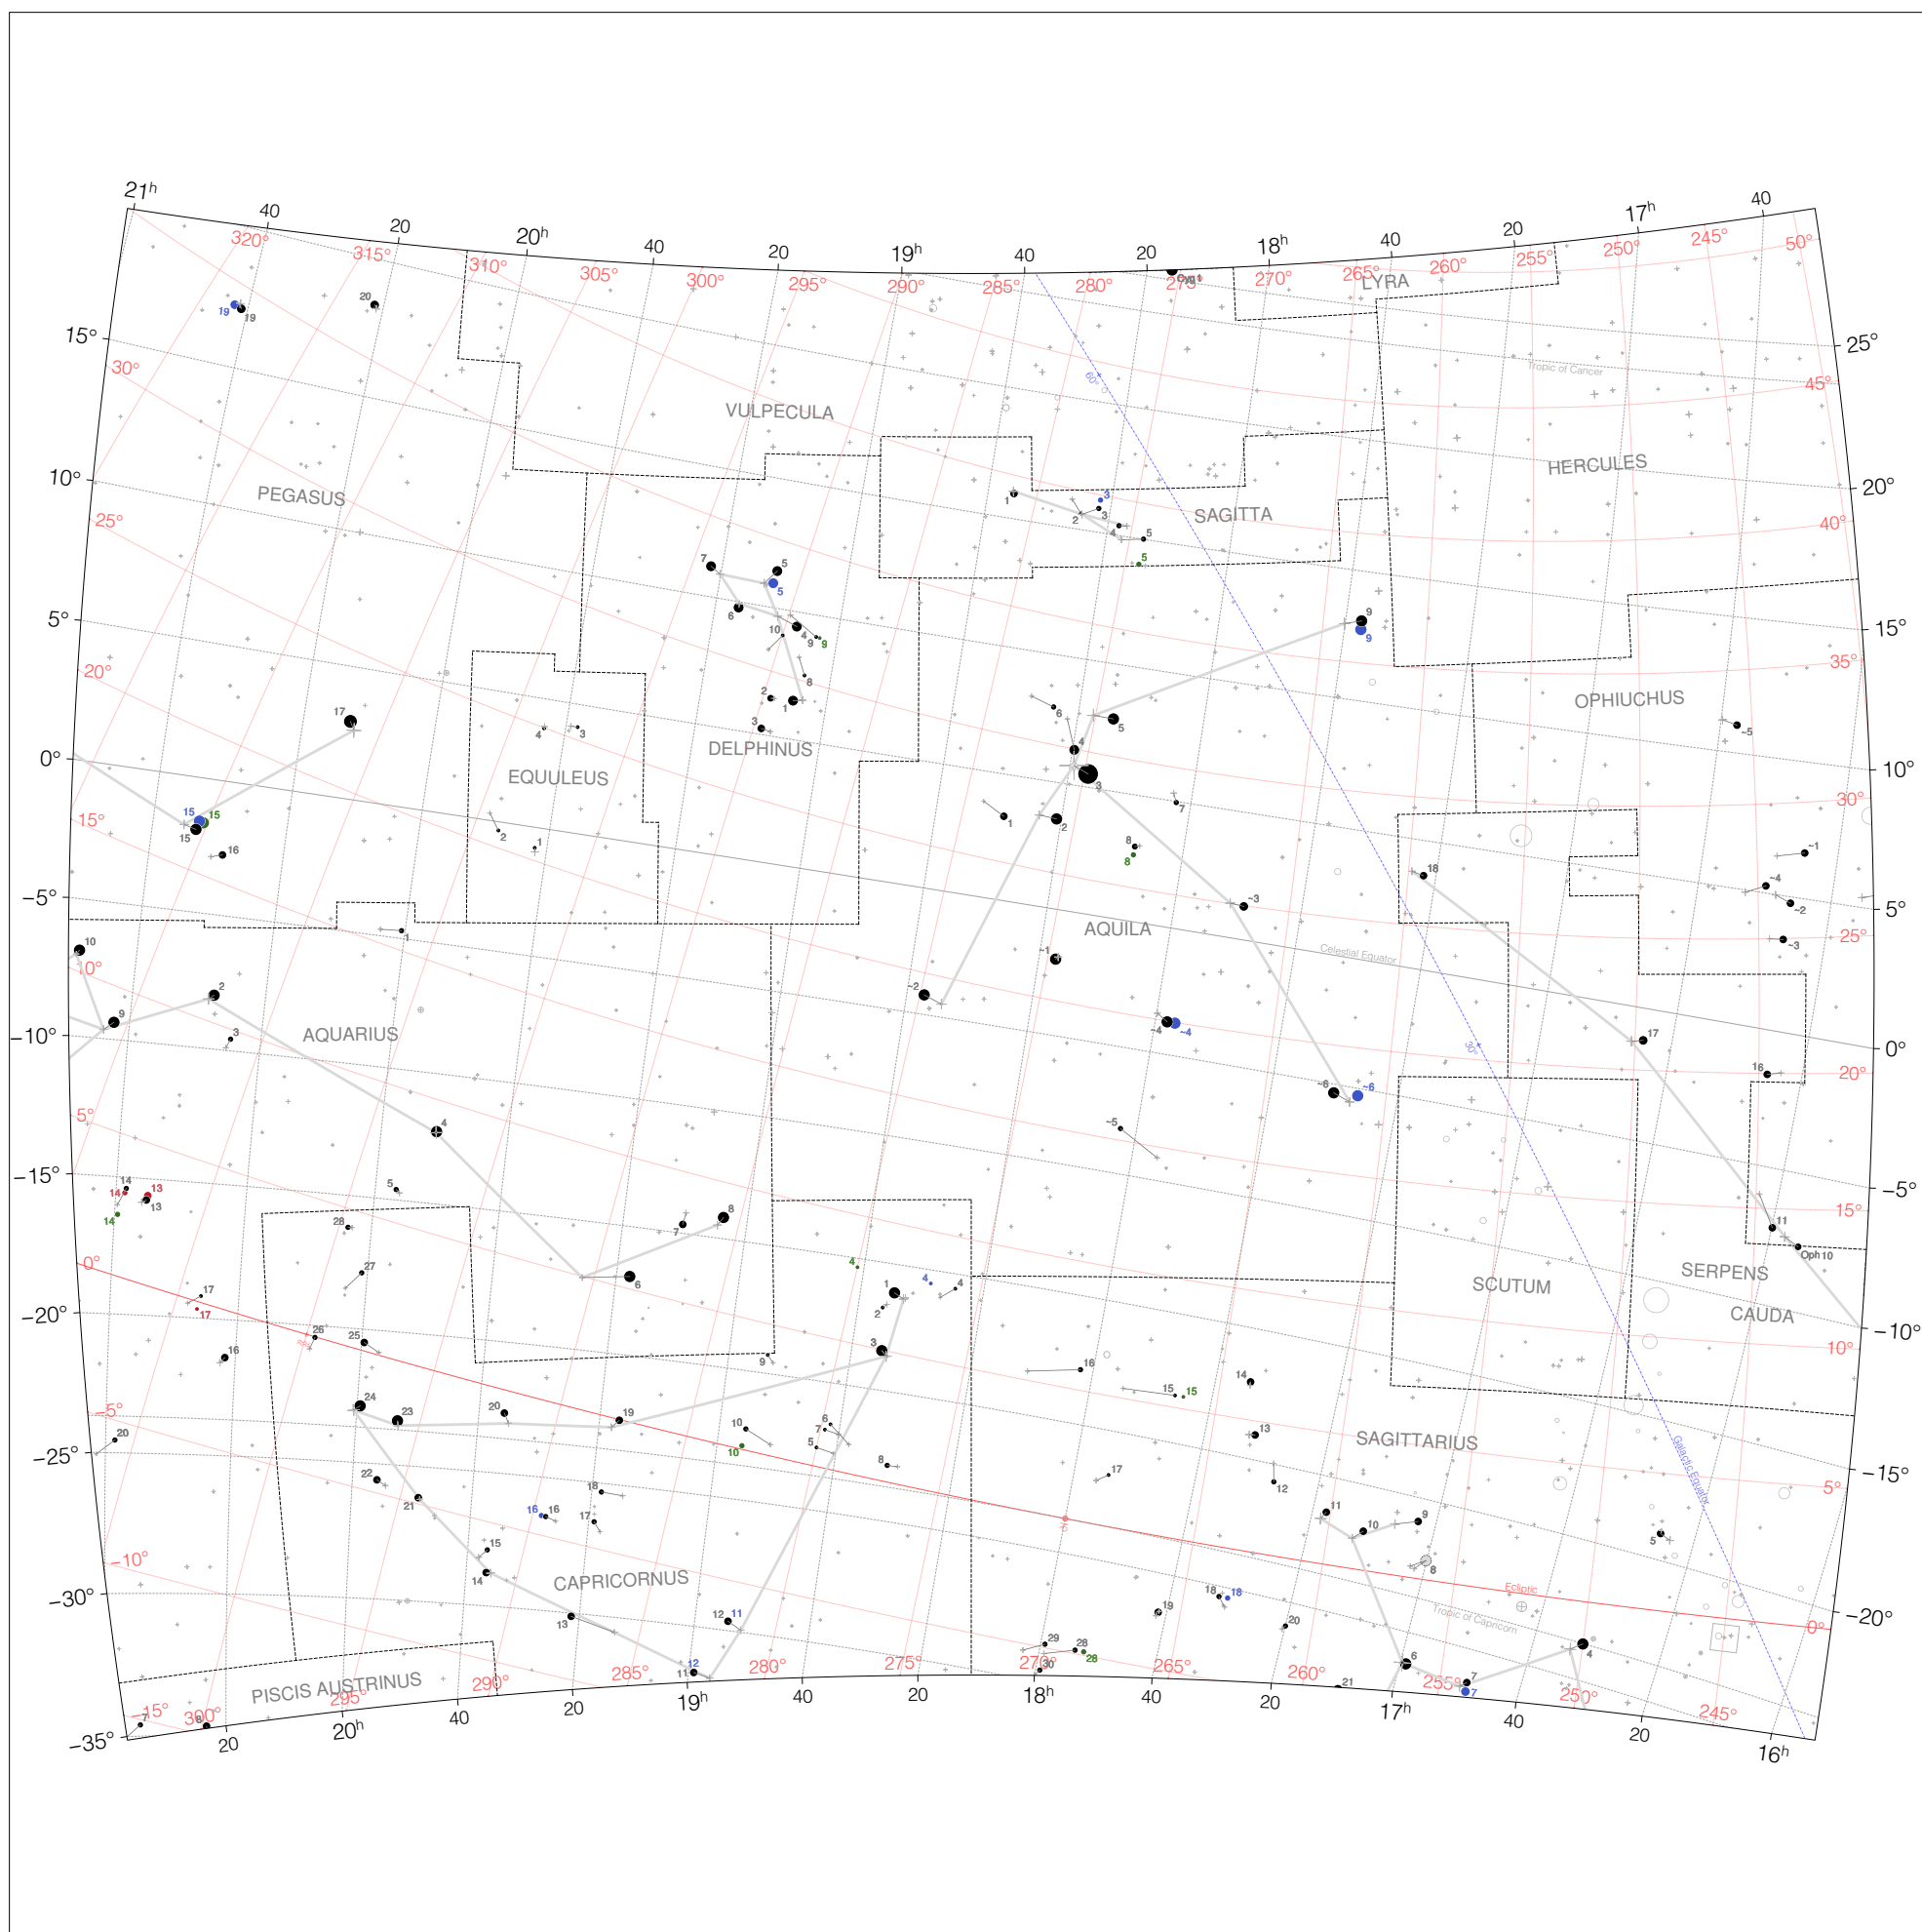

Ptolemy Stars from 18h to 22h and -25° to 25°

Magnitudes: ●●●●●
1 2 3 4 5 6

Legend: ● ● ● ●
t p m b

Coordinates: JD 1,771,298 (137 CE)