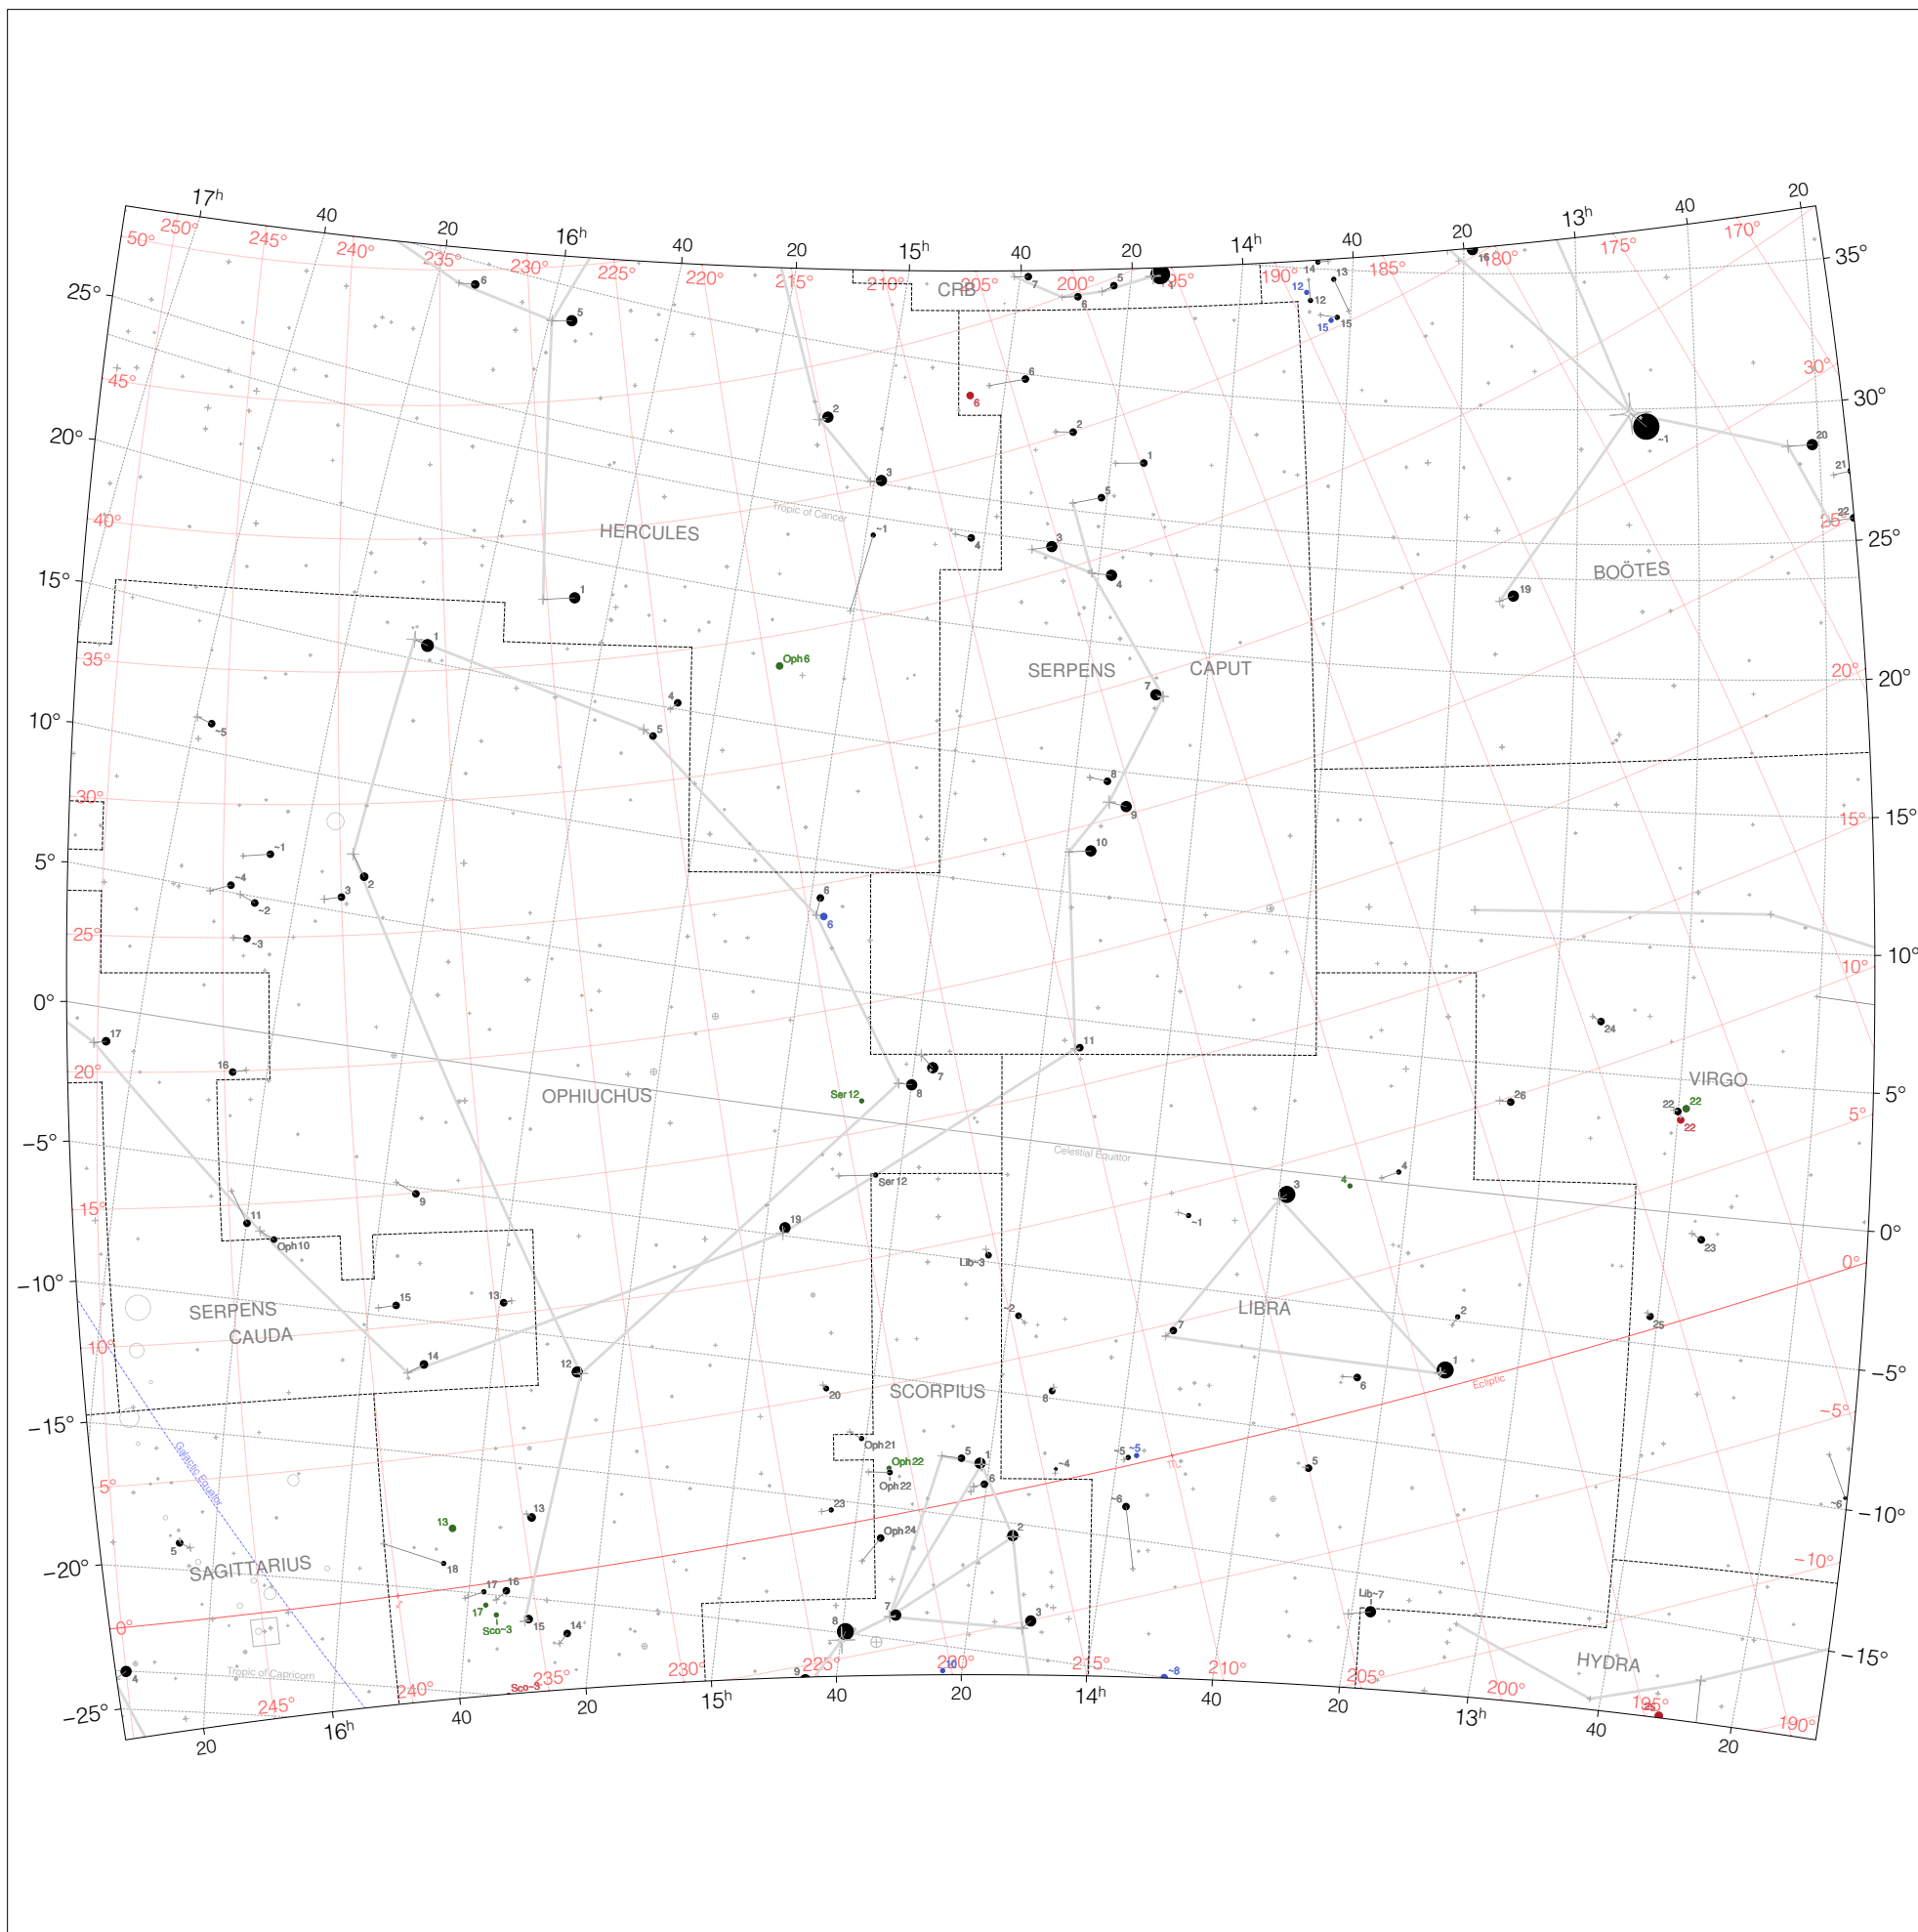

Ptolemy Stars from 14h to 18h and -25° to 25°

Magnitudes: ●●●●●
1 2 3 4 5 6

Legend: ● ● ● ●
t p m b

Coordinates: JD 1,771,298 (137 CE)