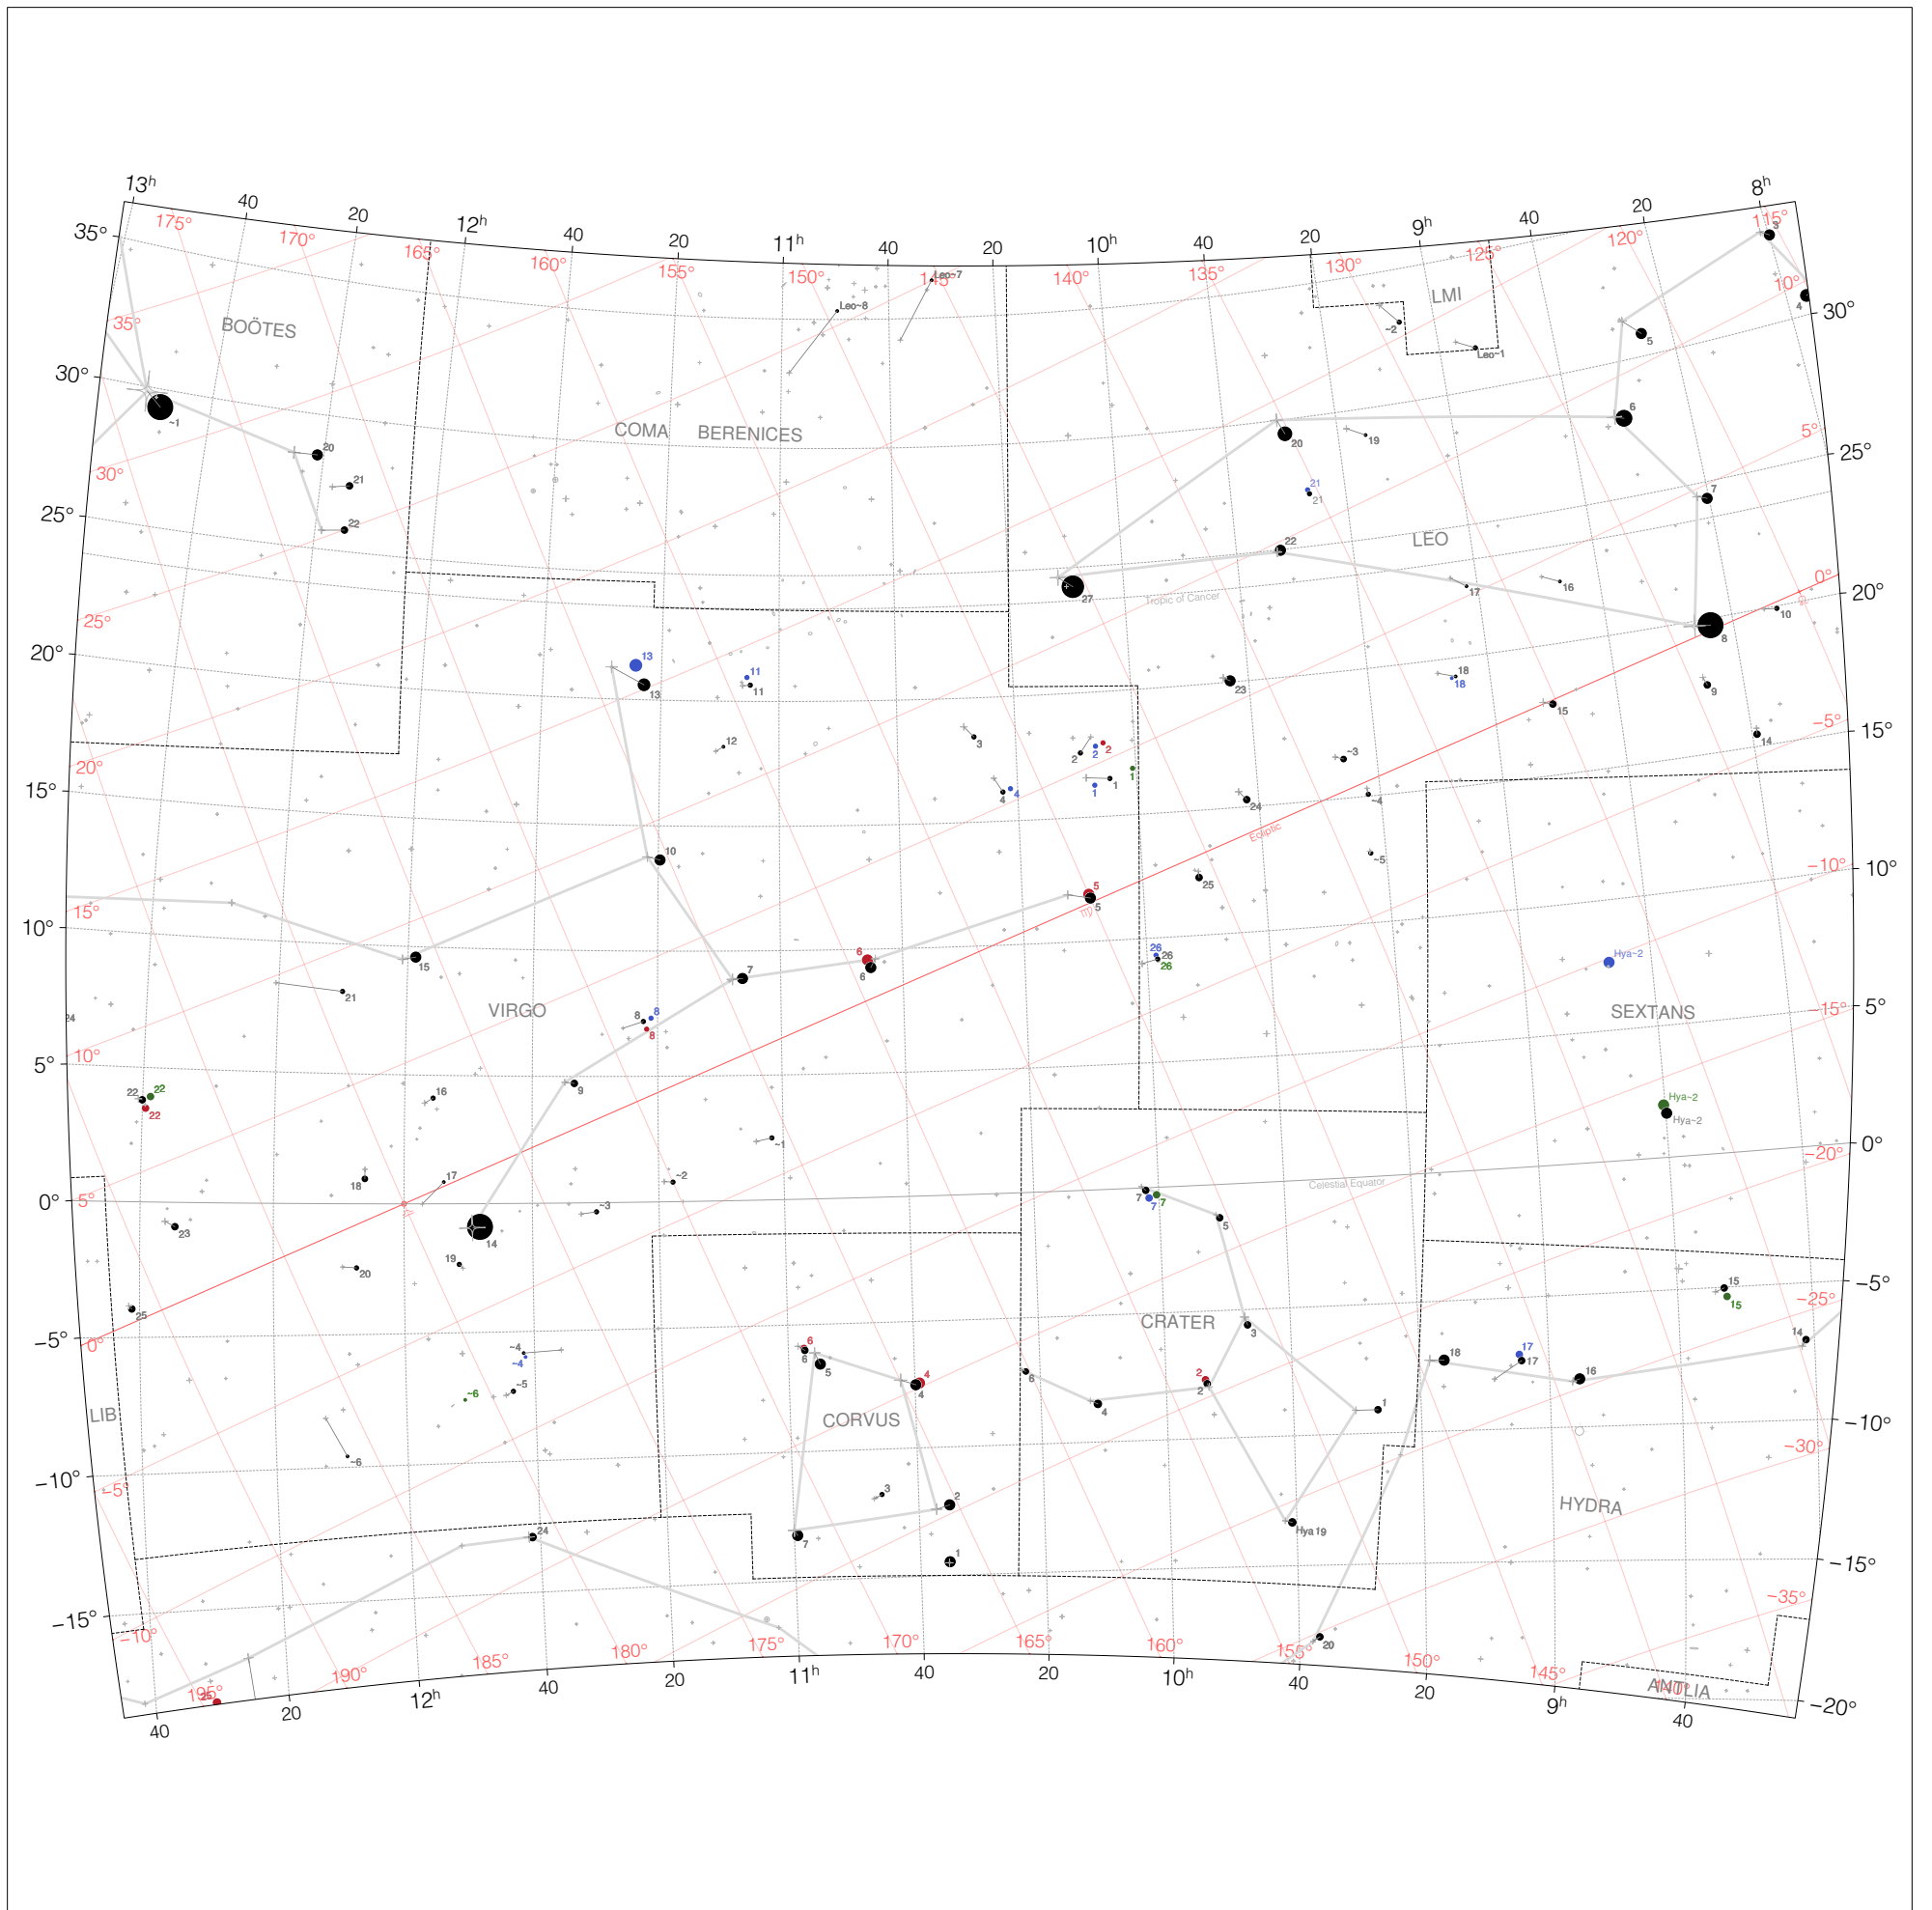

Ptolemy Stars from 10h to 14h and -25° to 25°

Magnitudes: ●●●●●
1 2 3 4 5 6

Legend: ● ● ● ●
t p m b

Coordinates: JD 1,771,298 (137 CE)