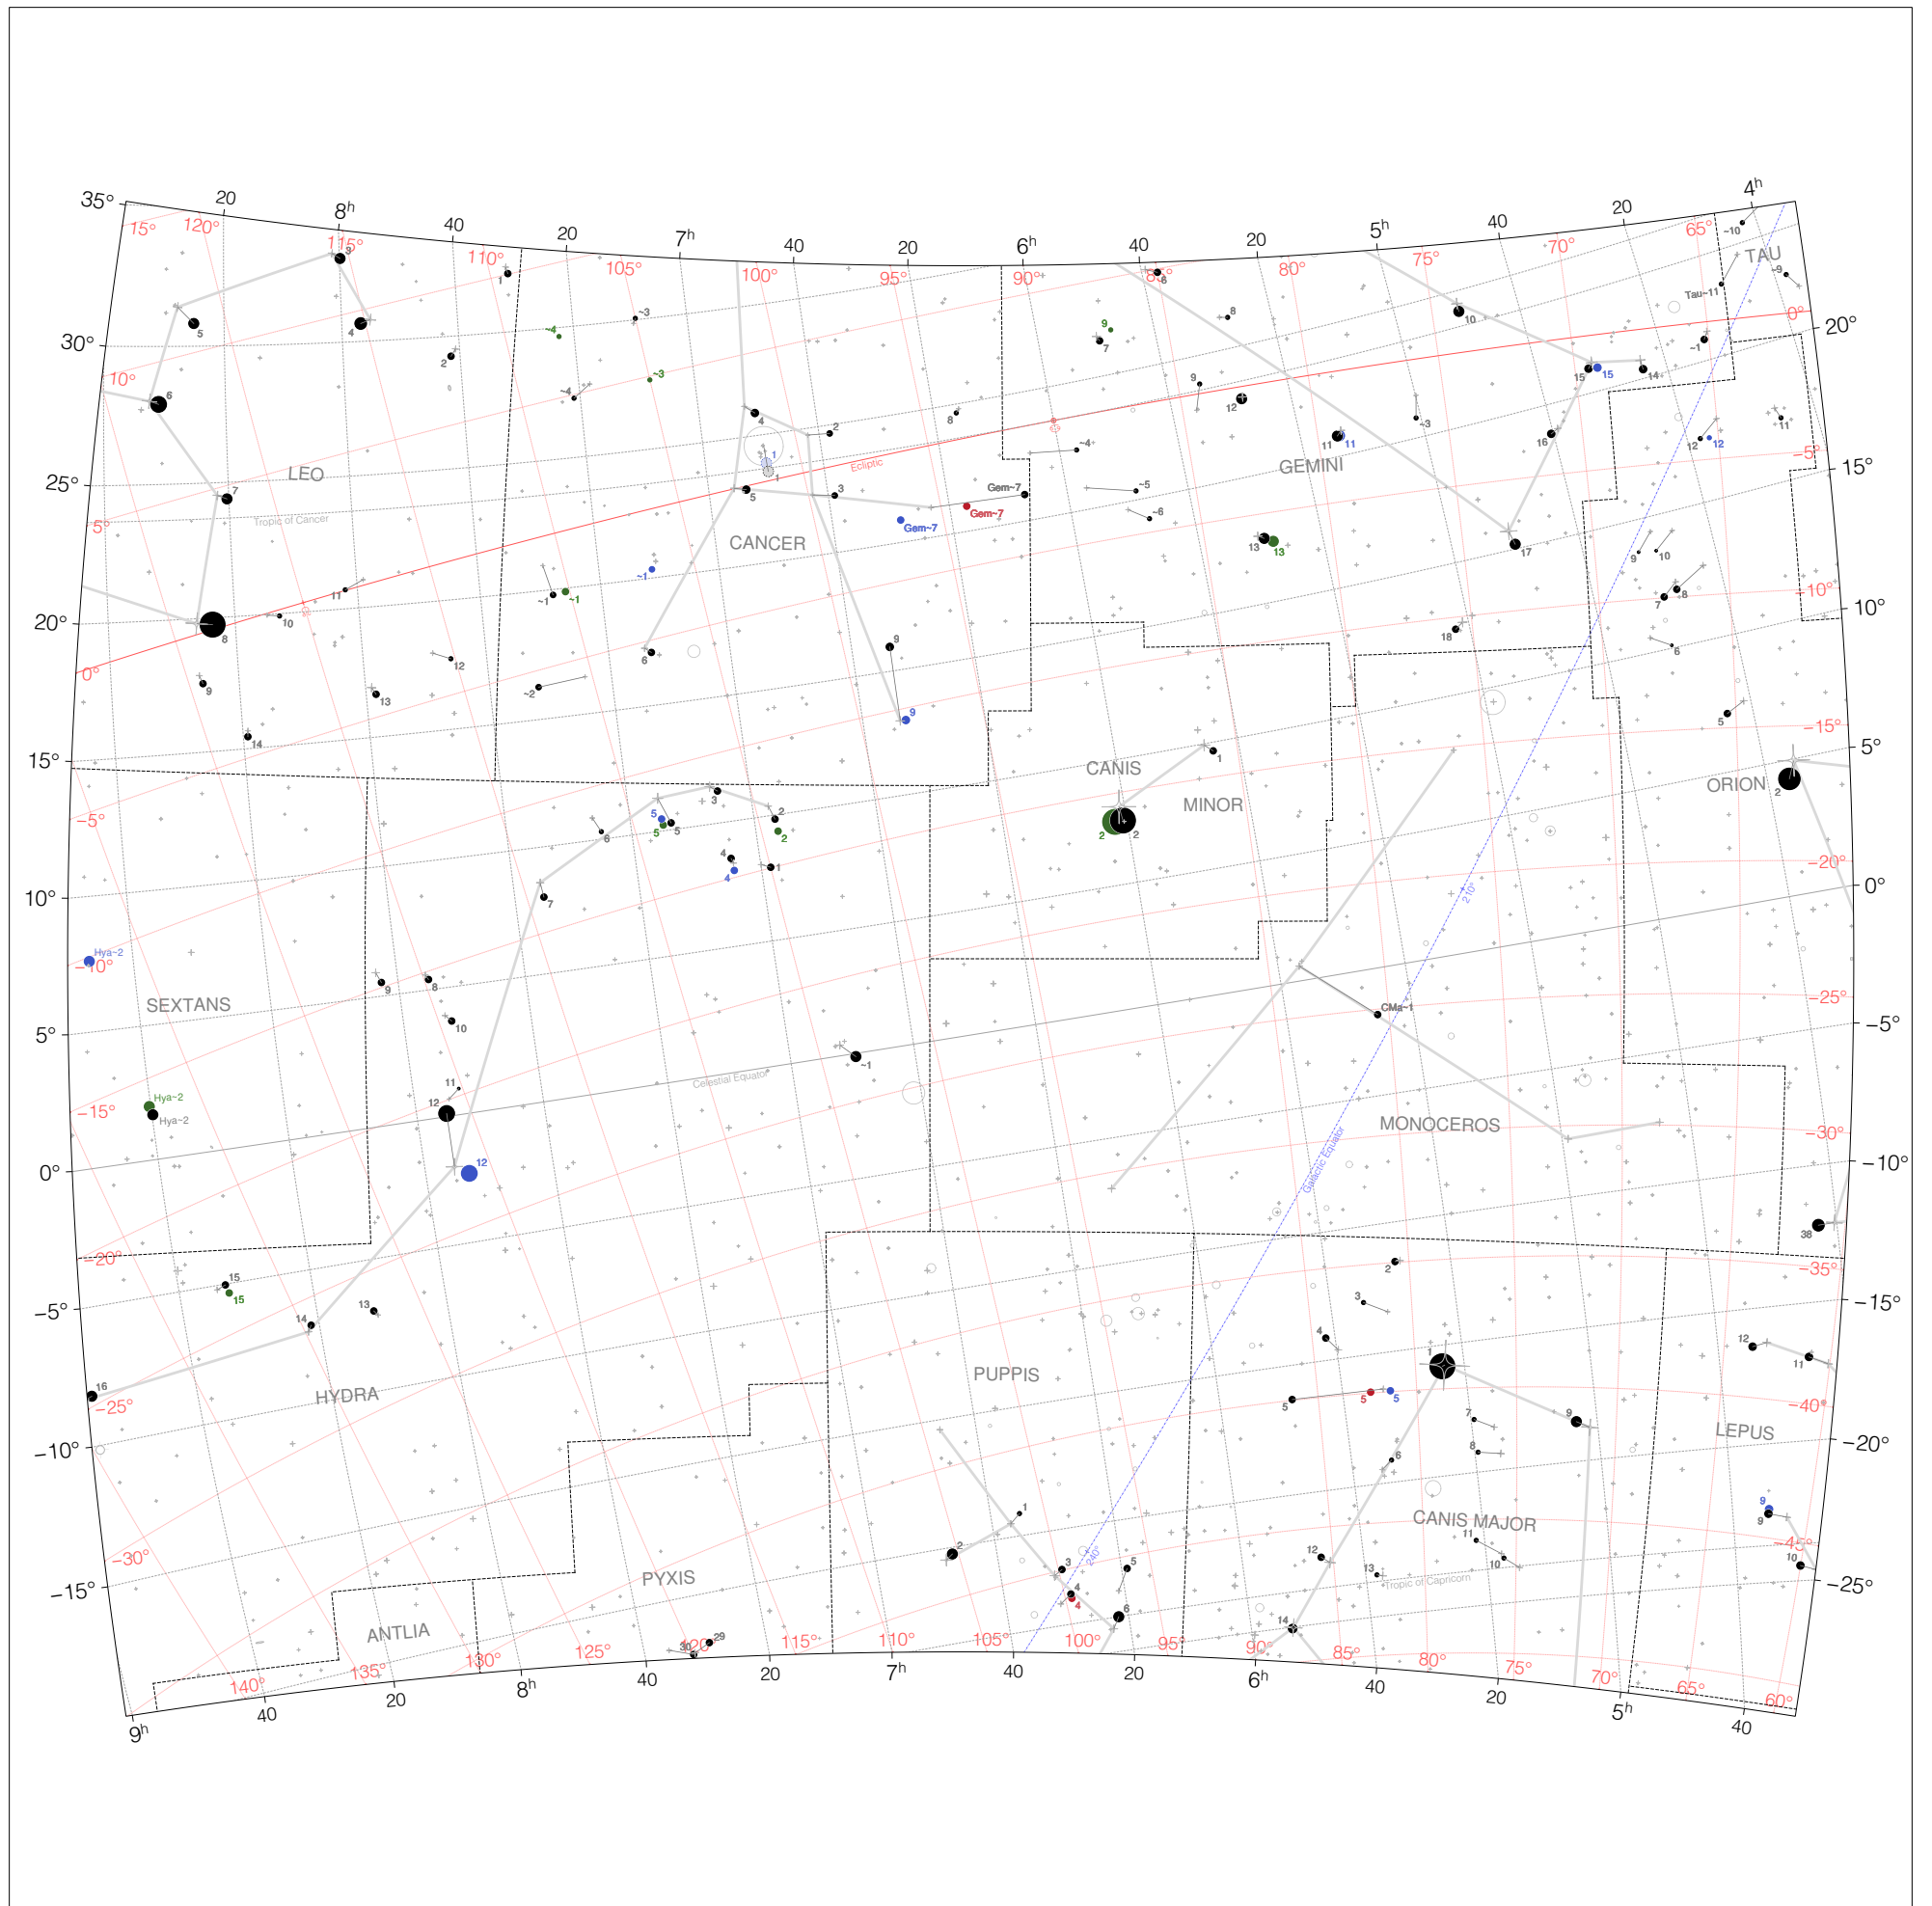

Ptolemy Stars from 6h to 10h and -25° to 25°

Magnitudes: ●●●●●
1 2 3 4 5 6

Legend: ● ● ● ●
t p m b

Coordinates: JD 1,771,298 (137 CE)