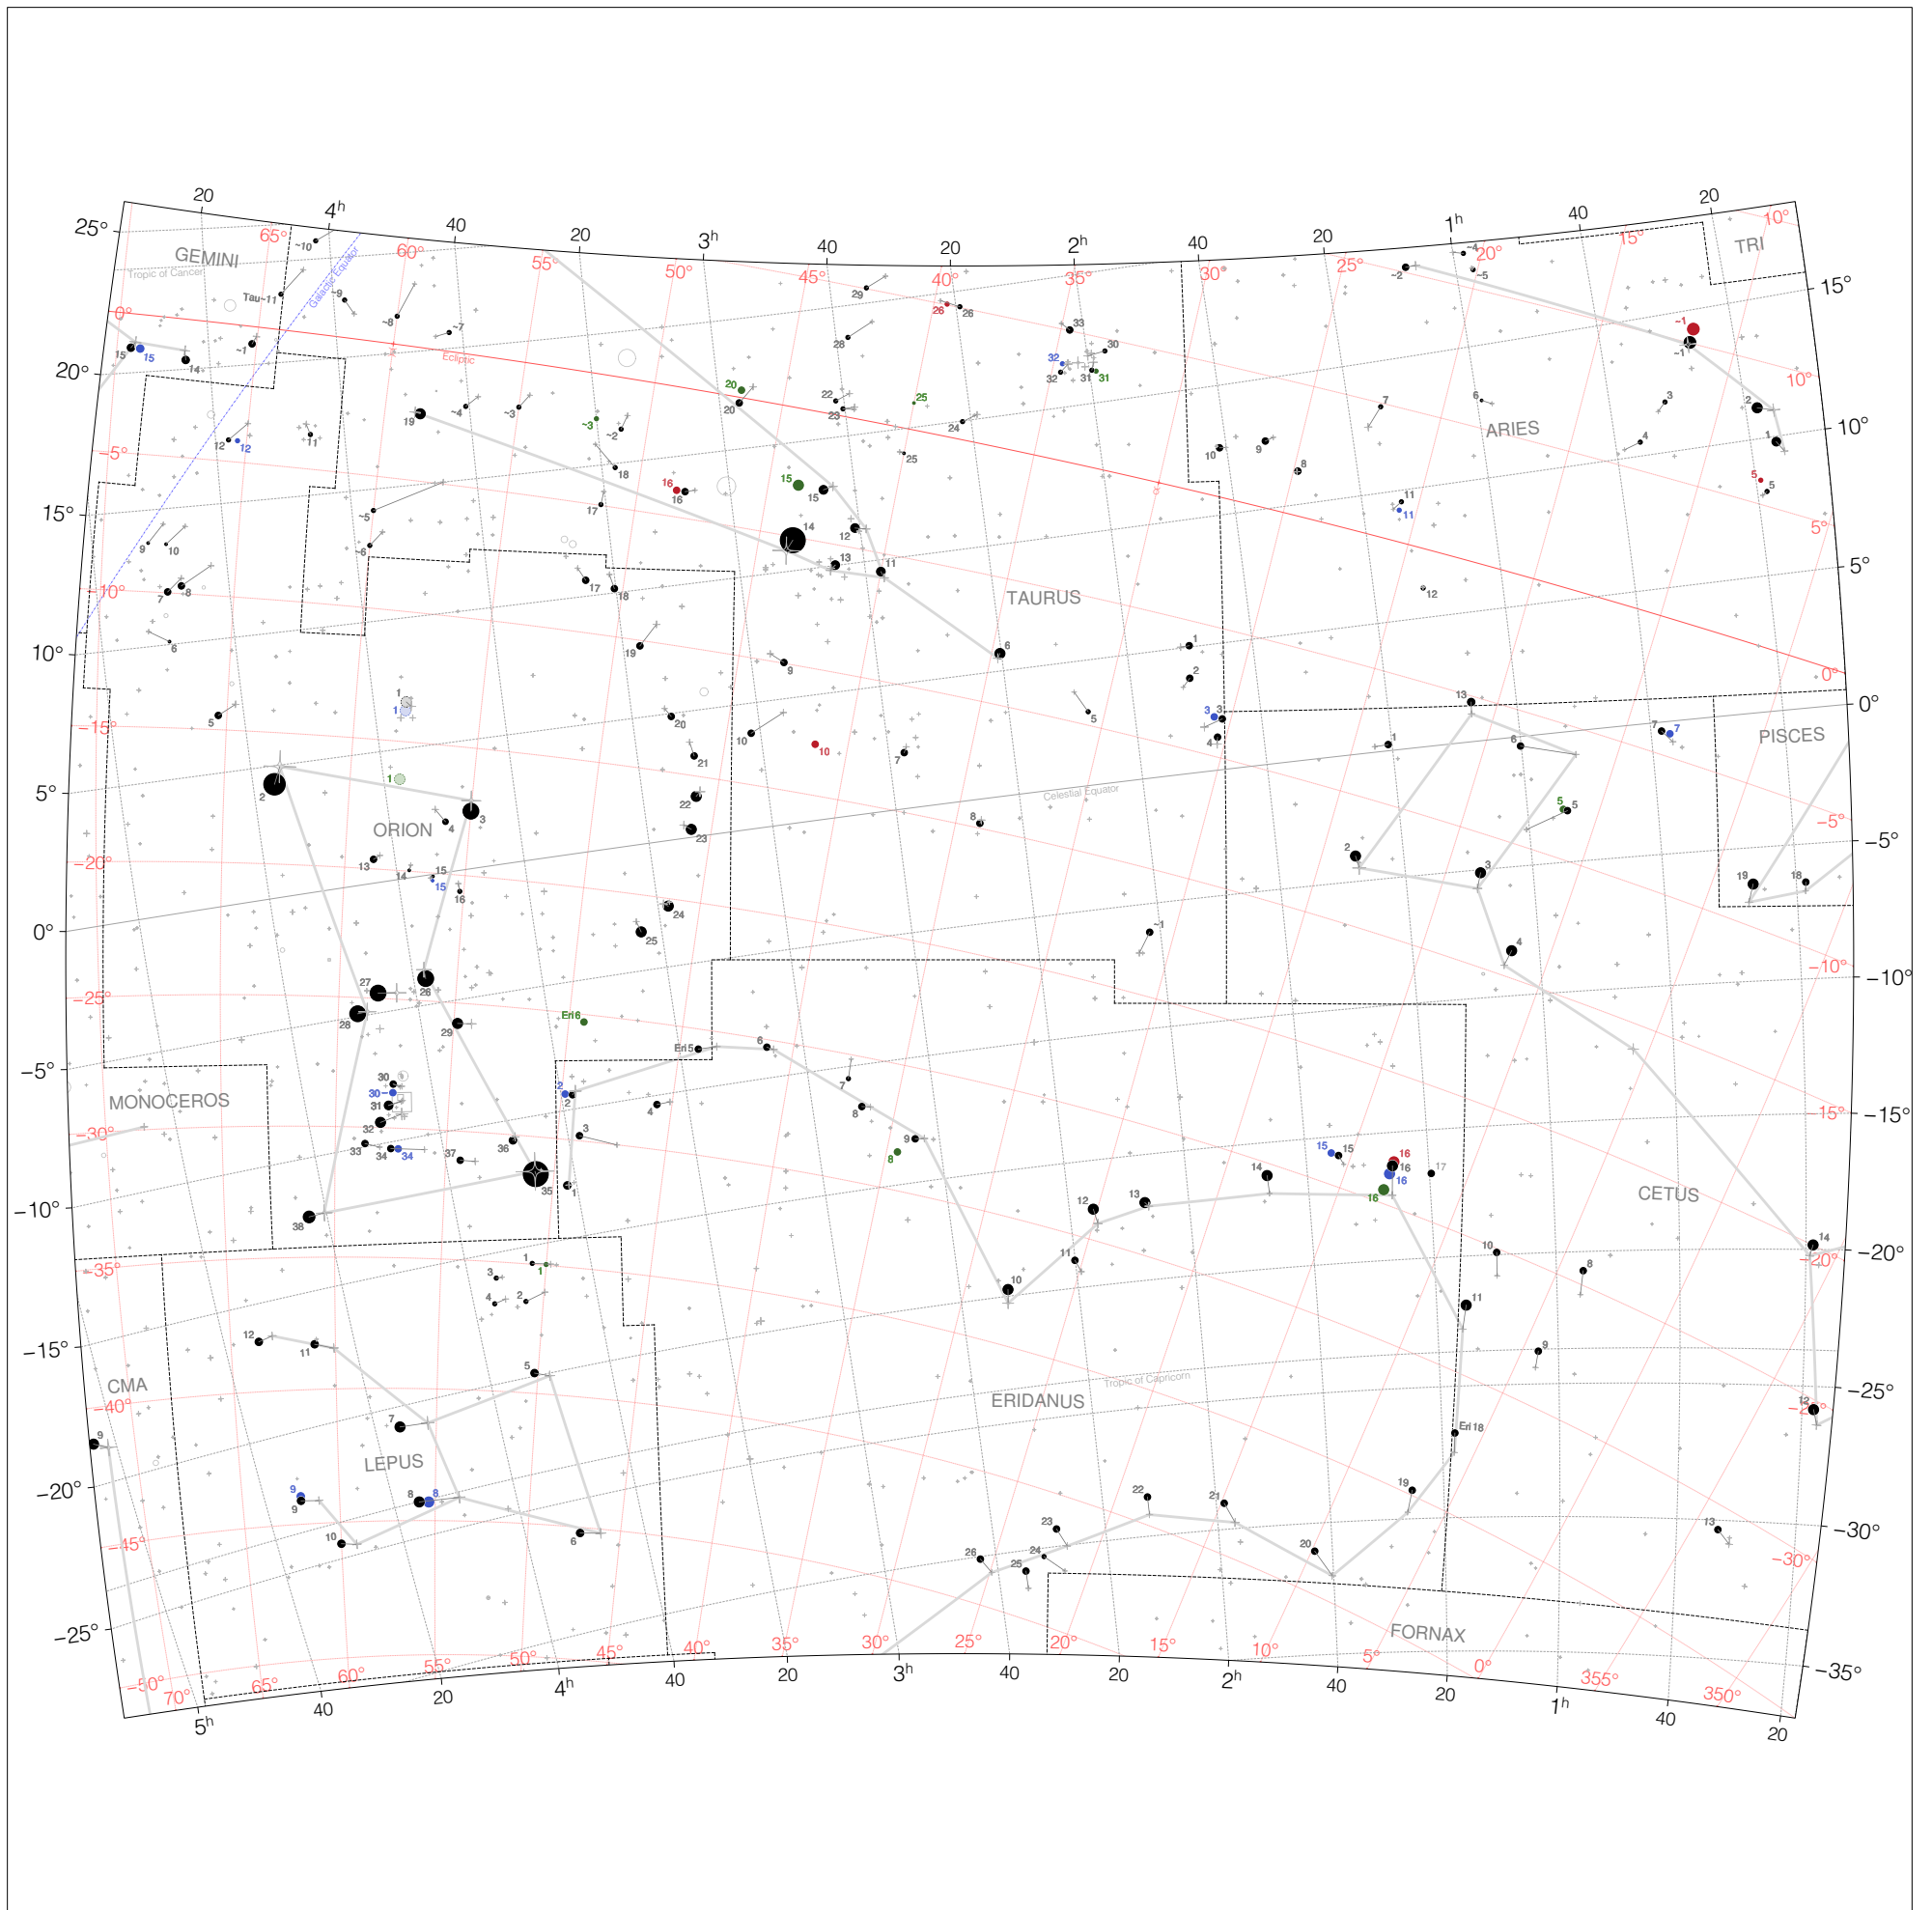

# Ptolemy Stars from 2h to 6h and -25° to 25°

Magnitudes: ●●●●●  
1 2 3 4 5 6

Legend: ● ● ● ●  
t p m b

Coordinates: JD 1,771,298 (137 CE)