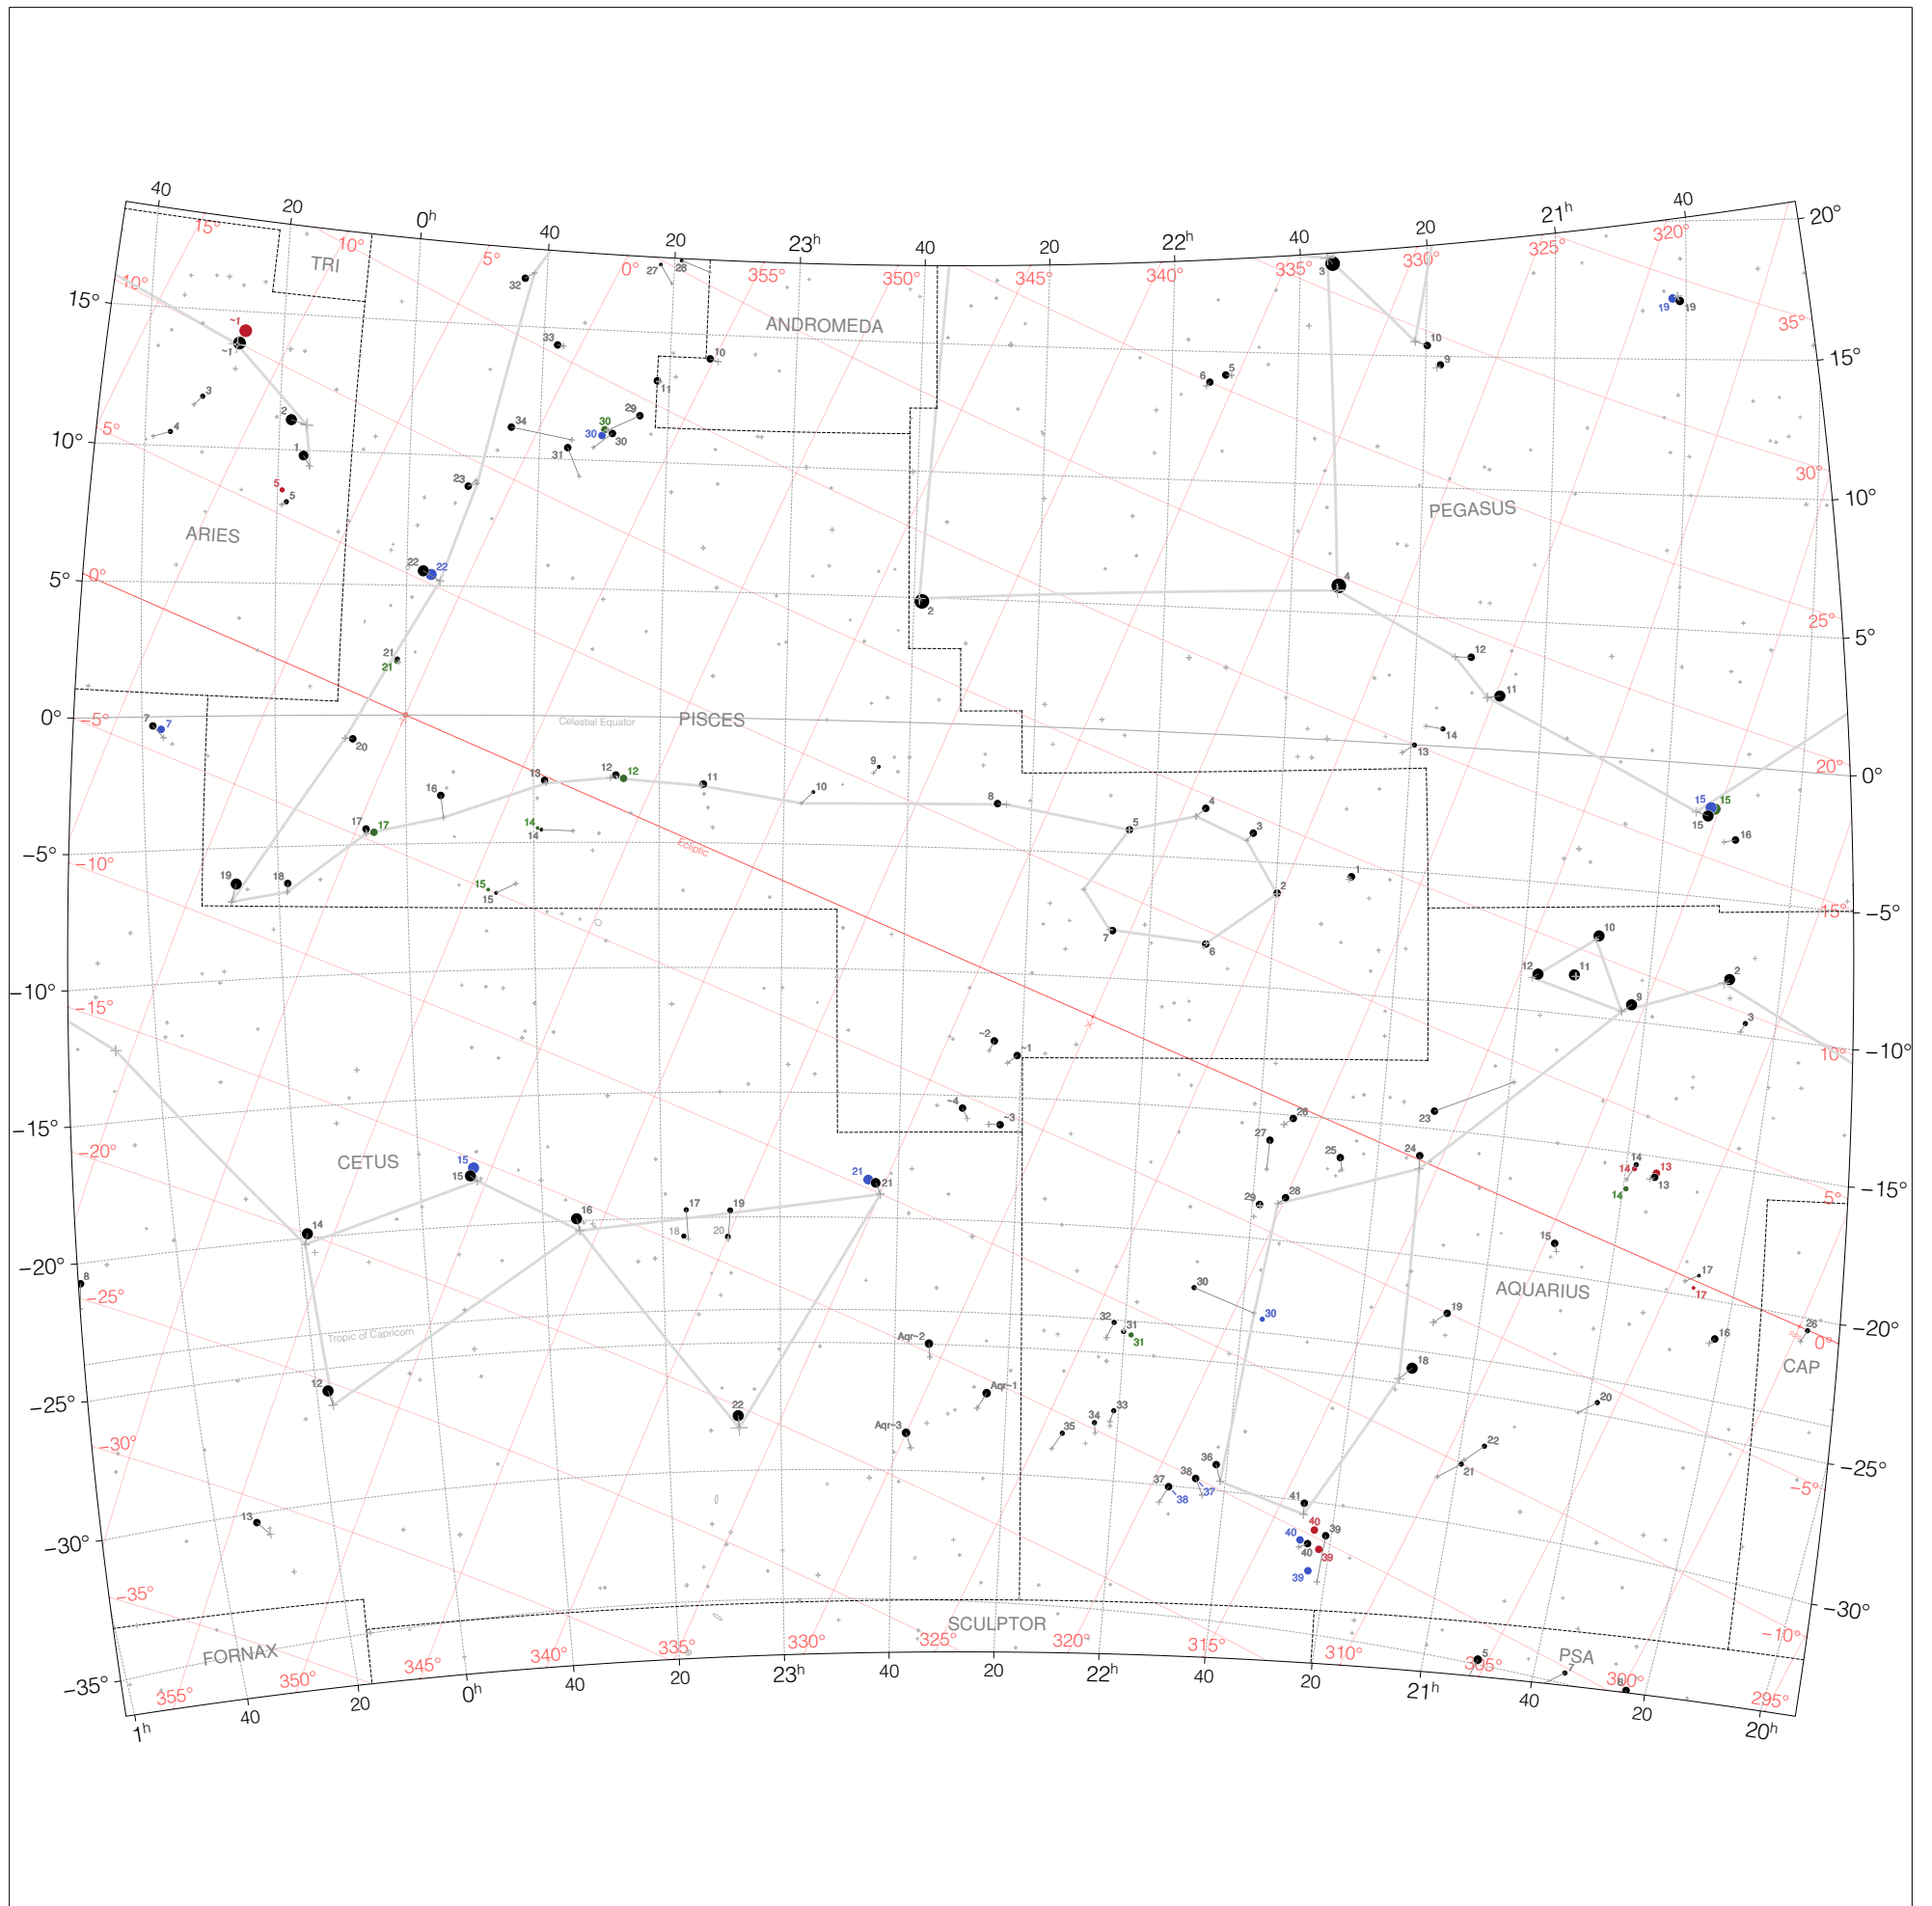

Ptolemy Stars from 22h to 2h and -25° to 25°

Magnitudes: ●●●●●
1 2 3 4 5 6

Legend: ● ● ● ●
t p m b

Coordinates: JD 1,771,298 (137 CE)