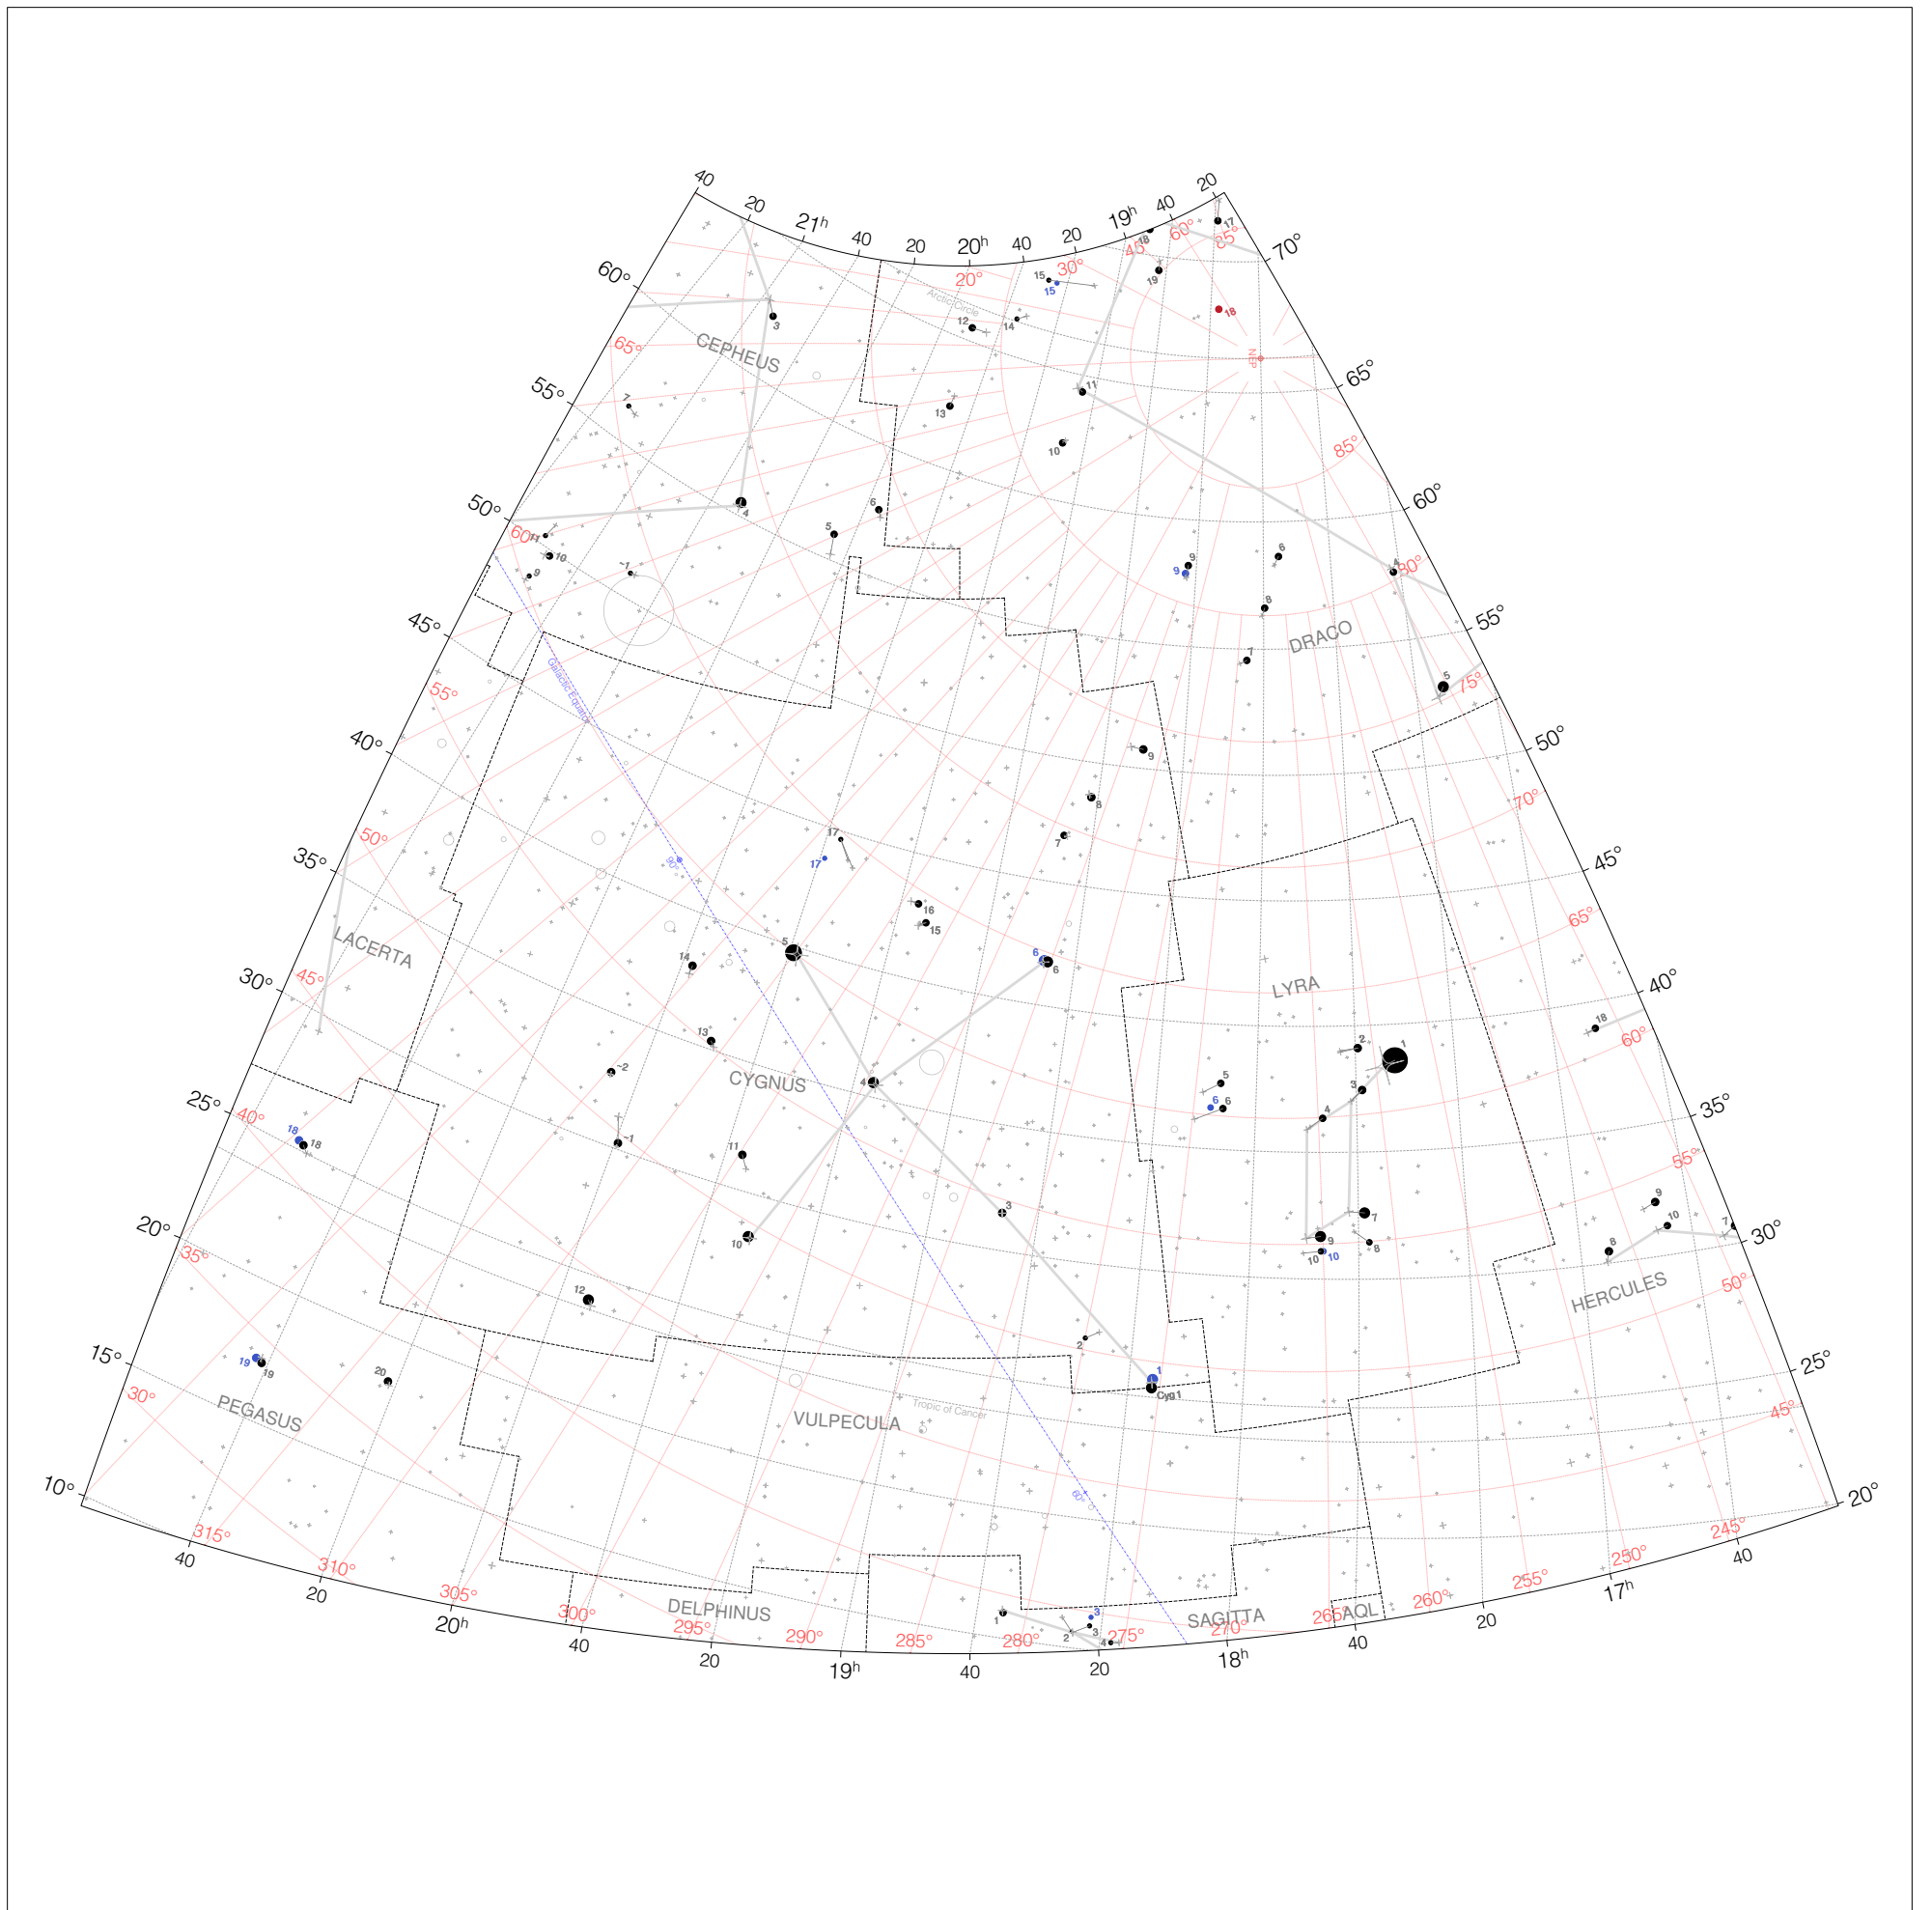

Ptolemy Stars from 18h to 22h and 20° to 70°

Magnitudes: ●●●●●
1 2 3 4 5 6

Legend: ● ● ● ●
t p m b

Coordinates: JD 1,771,298 (137 CE)