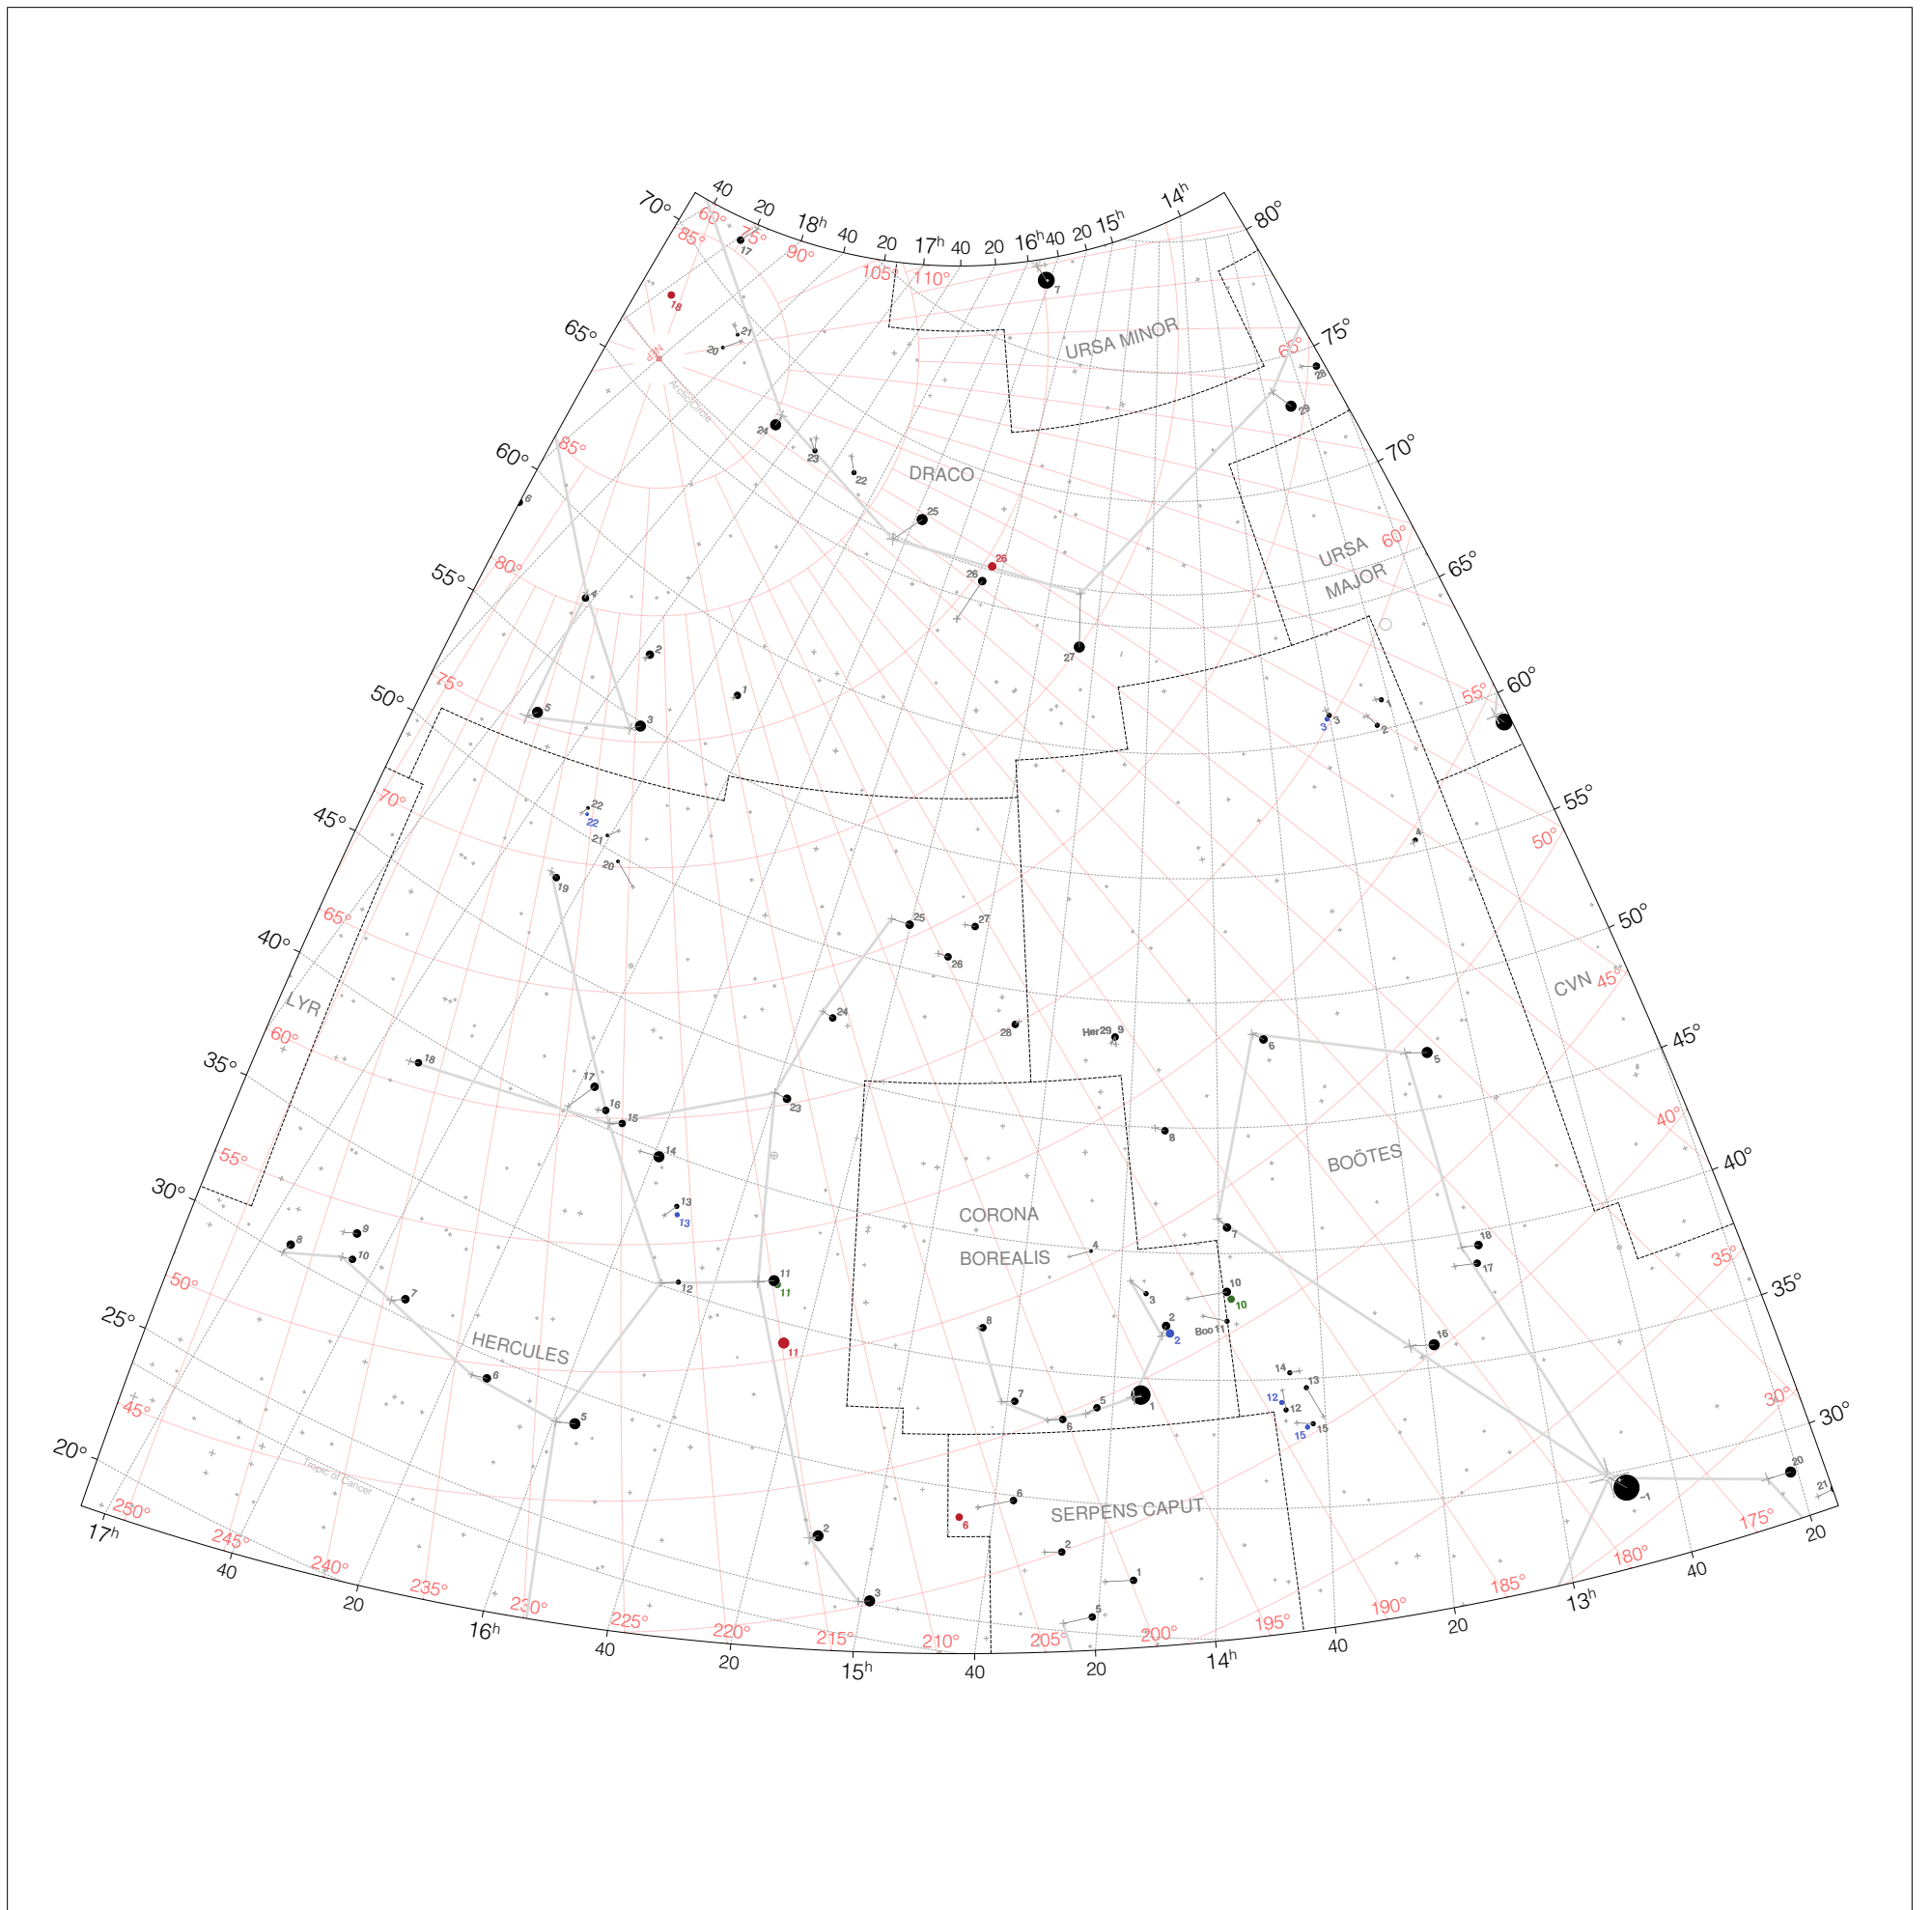

Ptolemy Stars from 14h to 18h and 20° to 70°

Magnitudes: ●●●●●
1 2 3 4 5 6

Legend: ● ● ● ●
t p m b

Coordinates: JD 1,771,298 (137 CE)