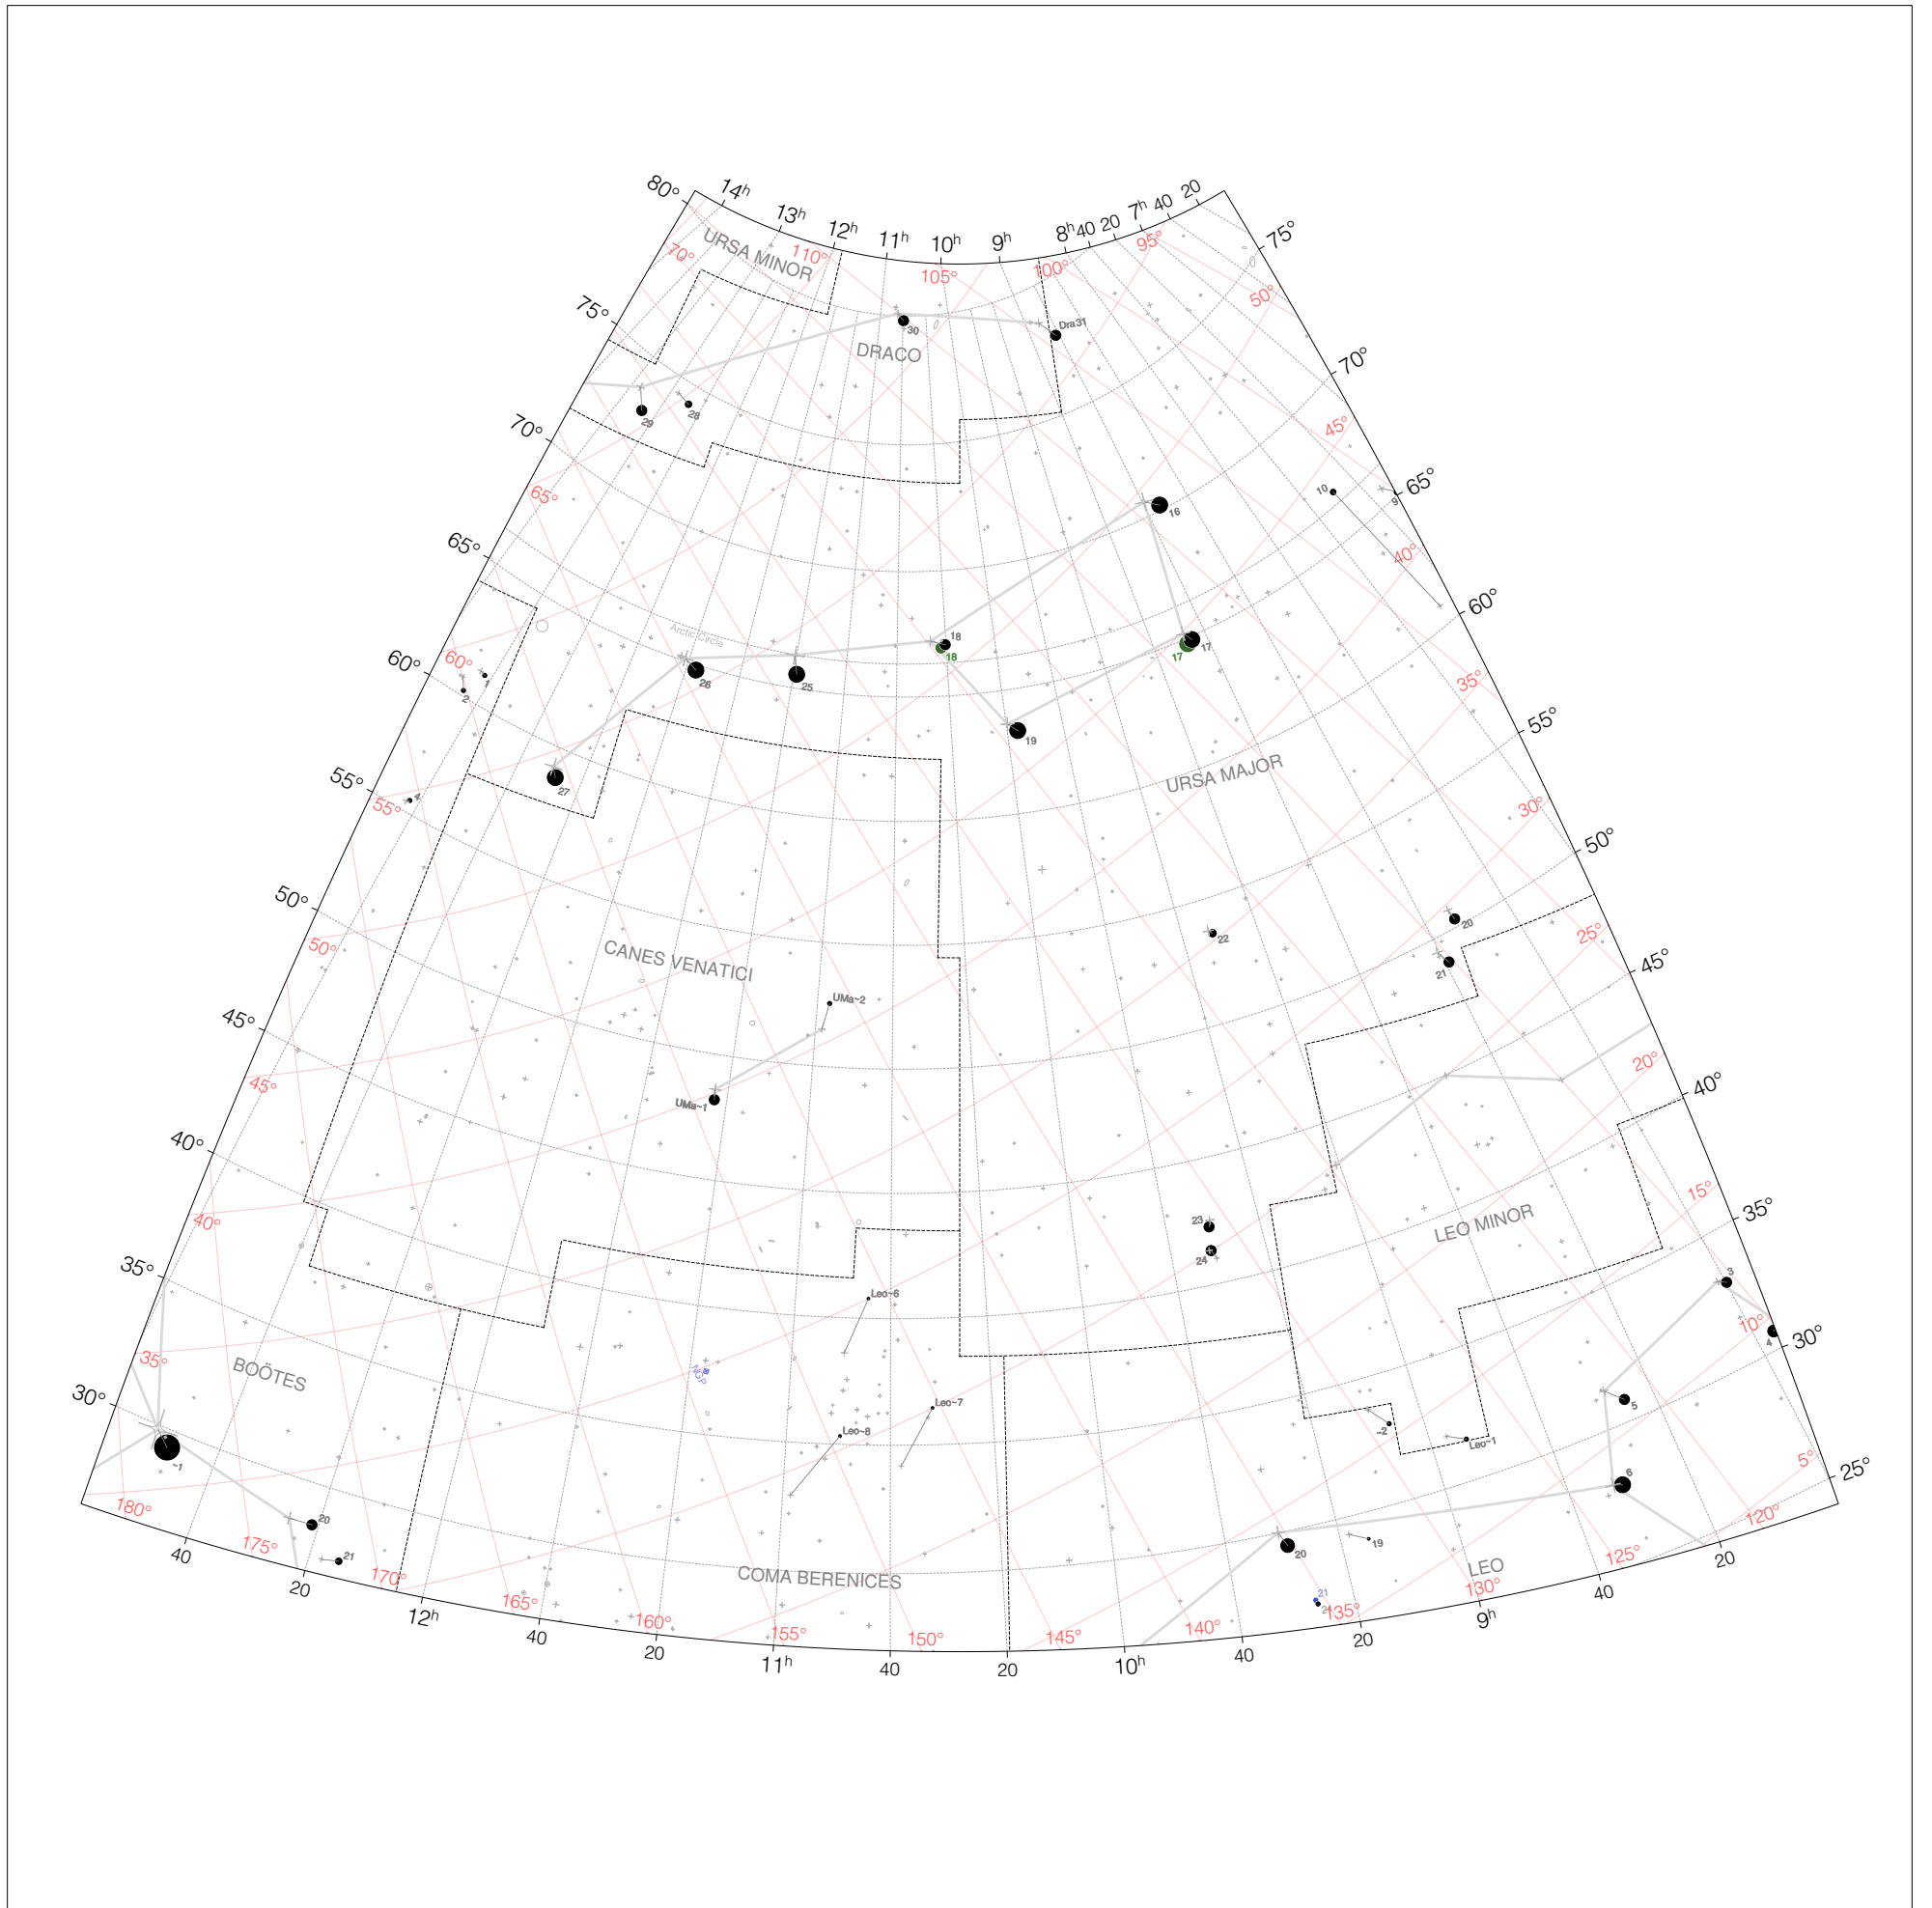

Ptolemy Stars from 10h to 14h and 20° to 70°

Magnitudes: ●●●●●
1 2 3 4 5 6

Legend: ● ● ● ●
t p m b

Coordinates: JD 1,771,298 (137 CE)