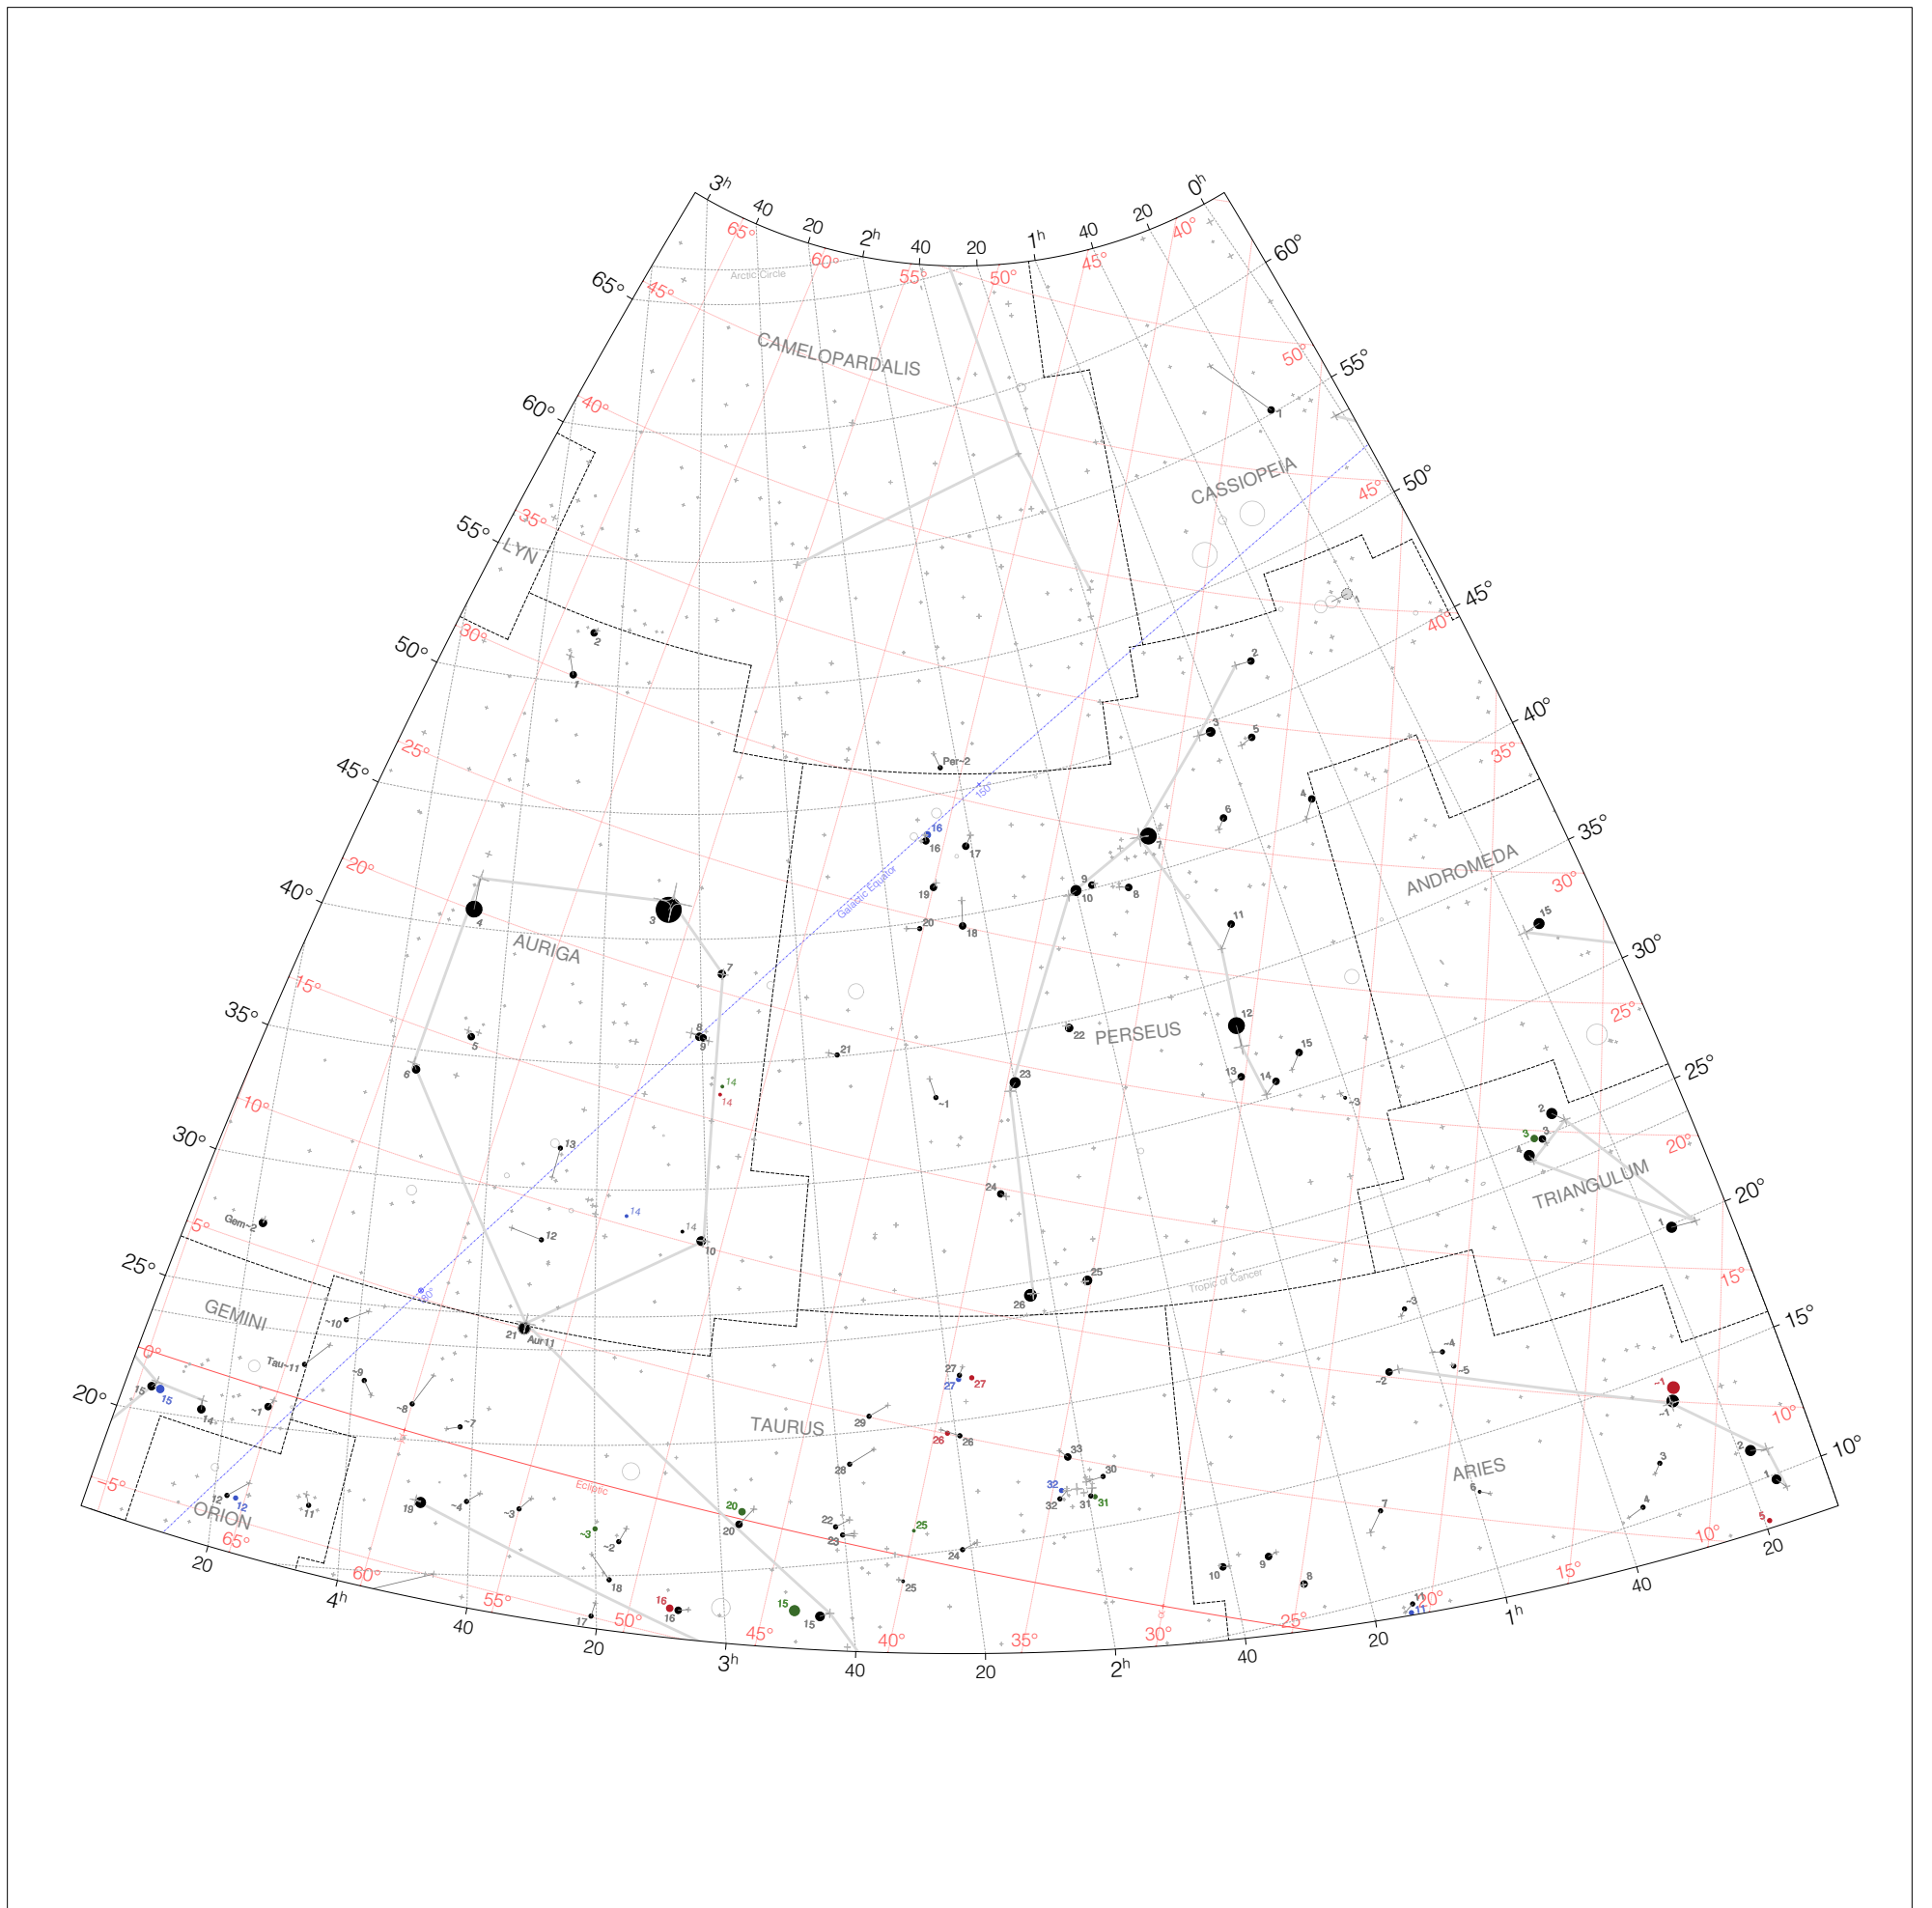

# Ptolemy Stars from 2h to 6h and 20° to 70°

Magnitudes: ●●●●●  
1 2 3 4 5 6

Legend: ● ● ● ●  
t p m b

Coordinates: JD 1,771,298 (137 CE)