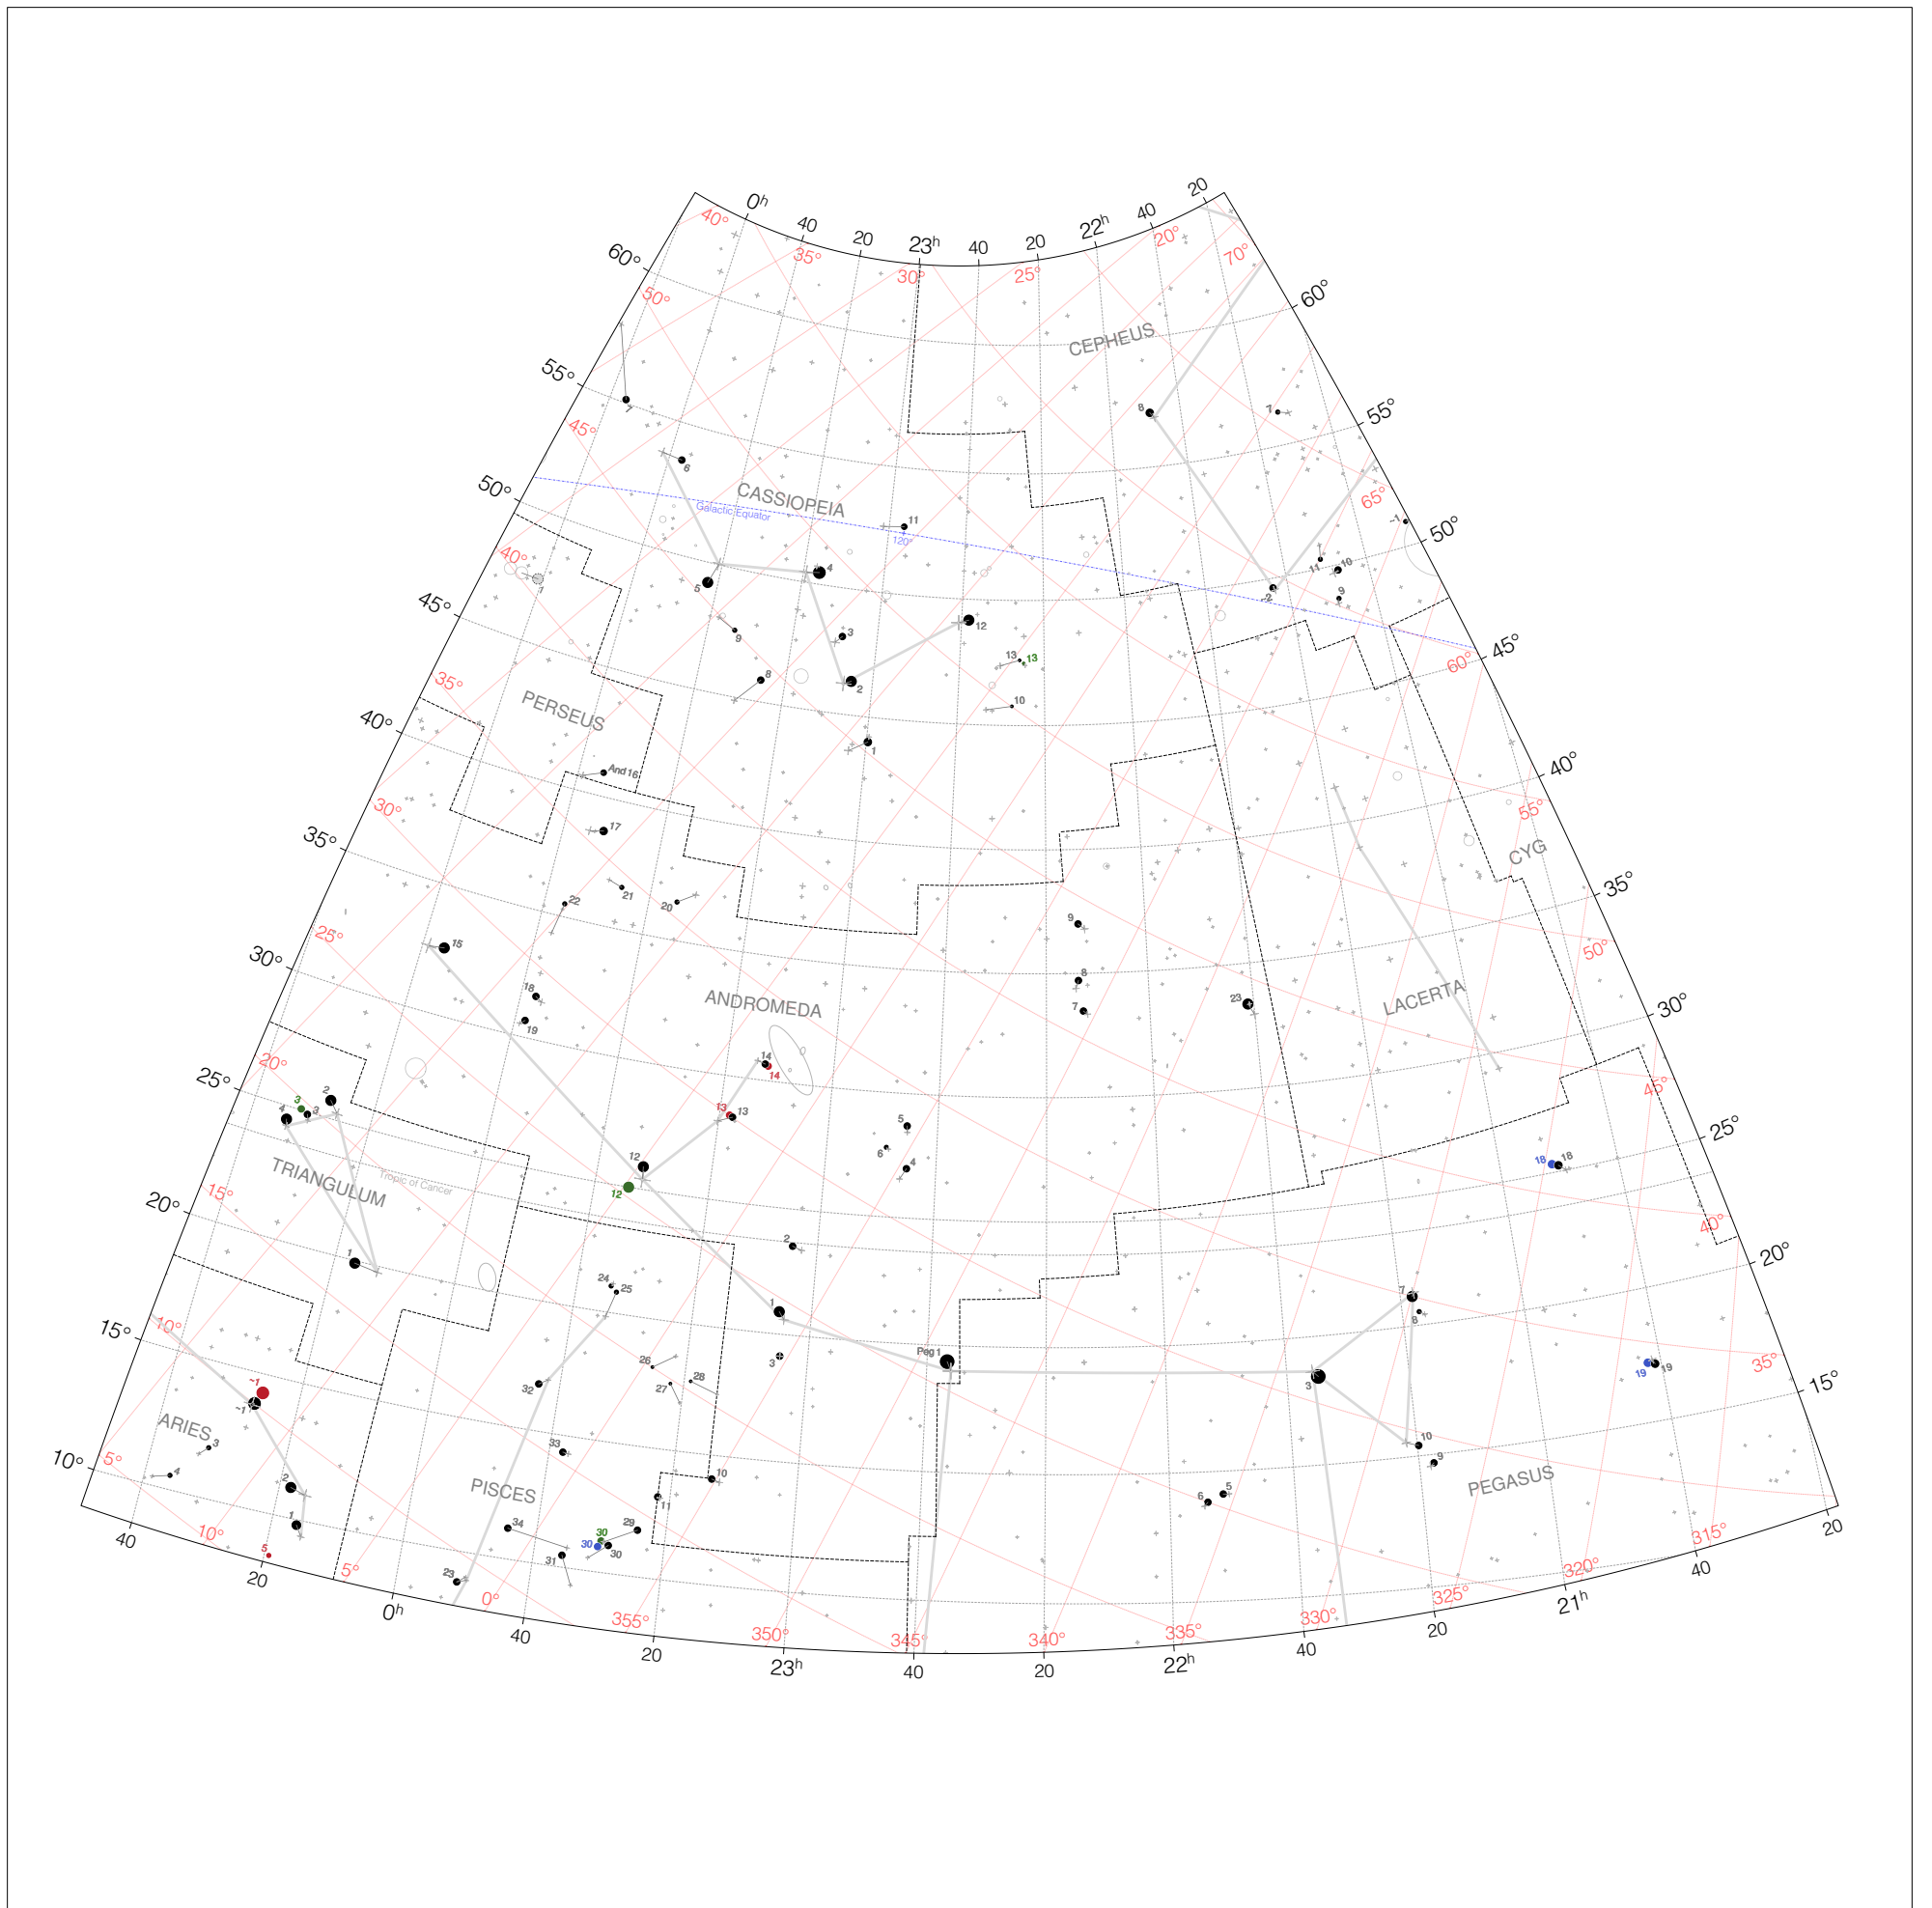

Ptolemy Stars from 22h to 2h and 20° to 70°

Magnitudes: ●●●●●
1 2 3 4 5 6

Legend: ● ● ● ●
t p m b

Coordinates: JD 1,771,298 (137 CE)