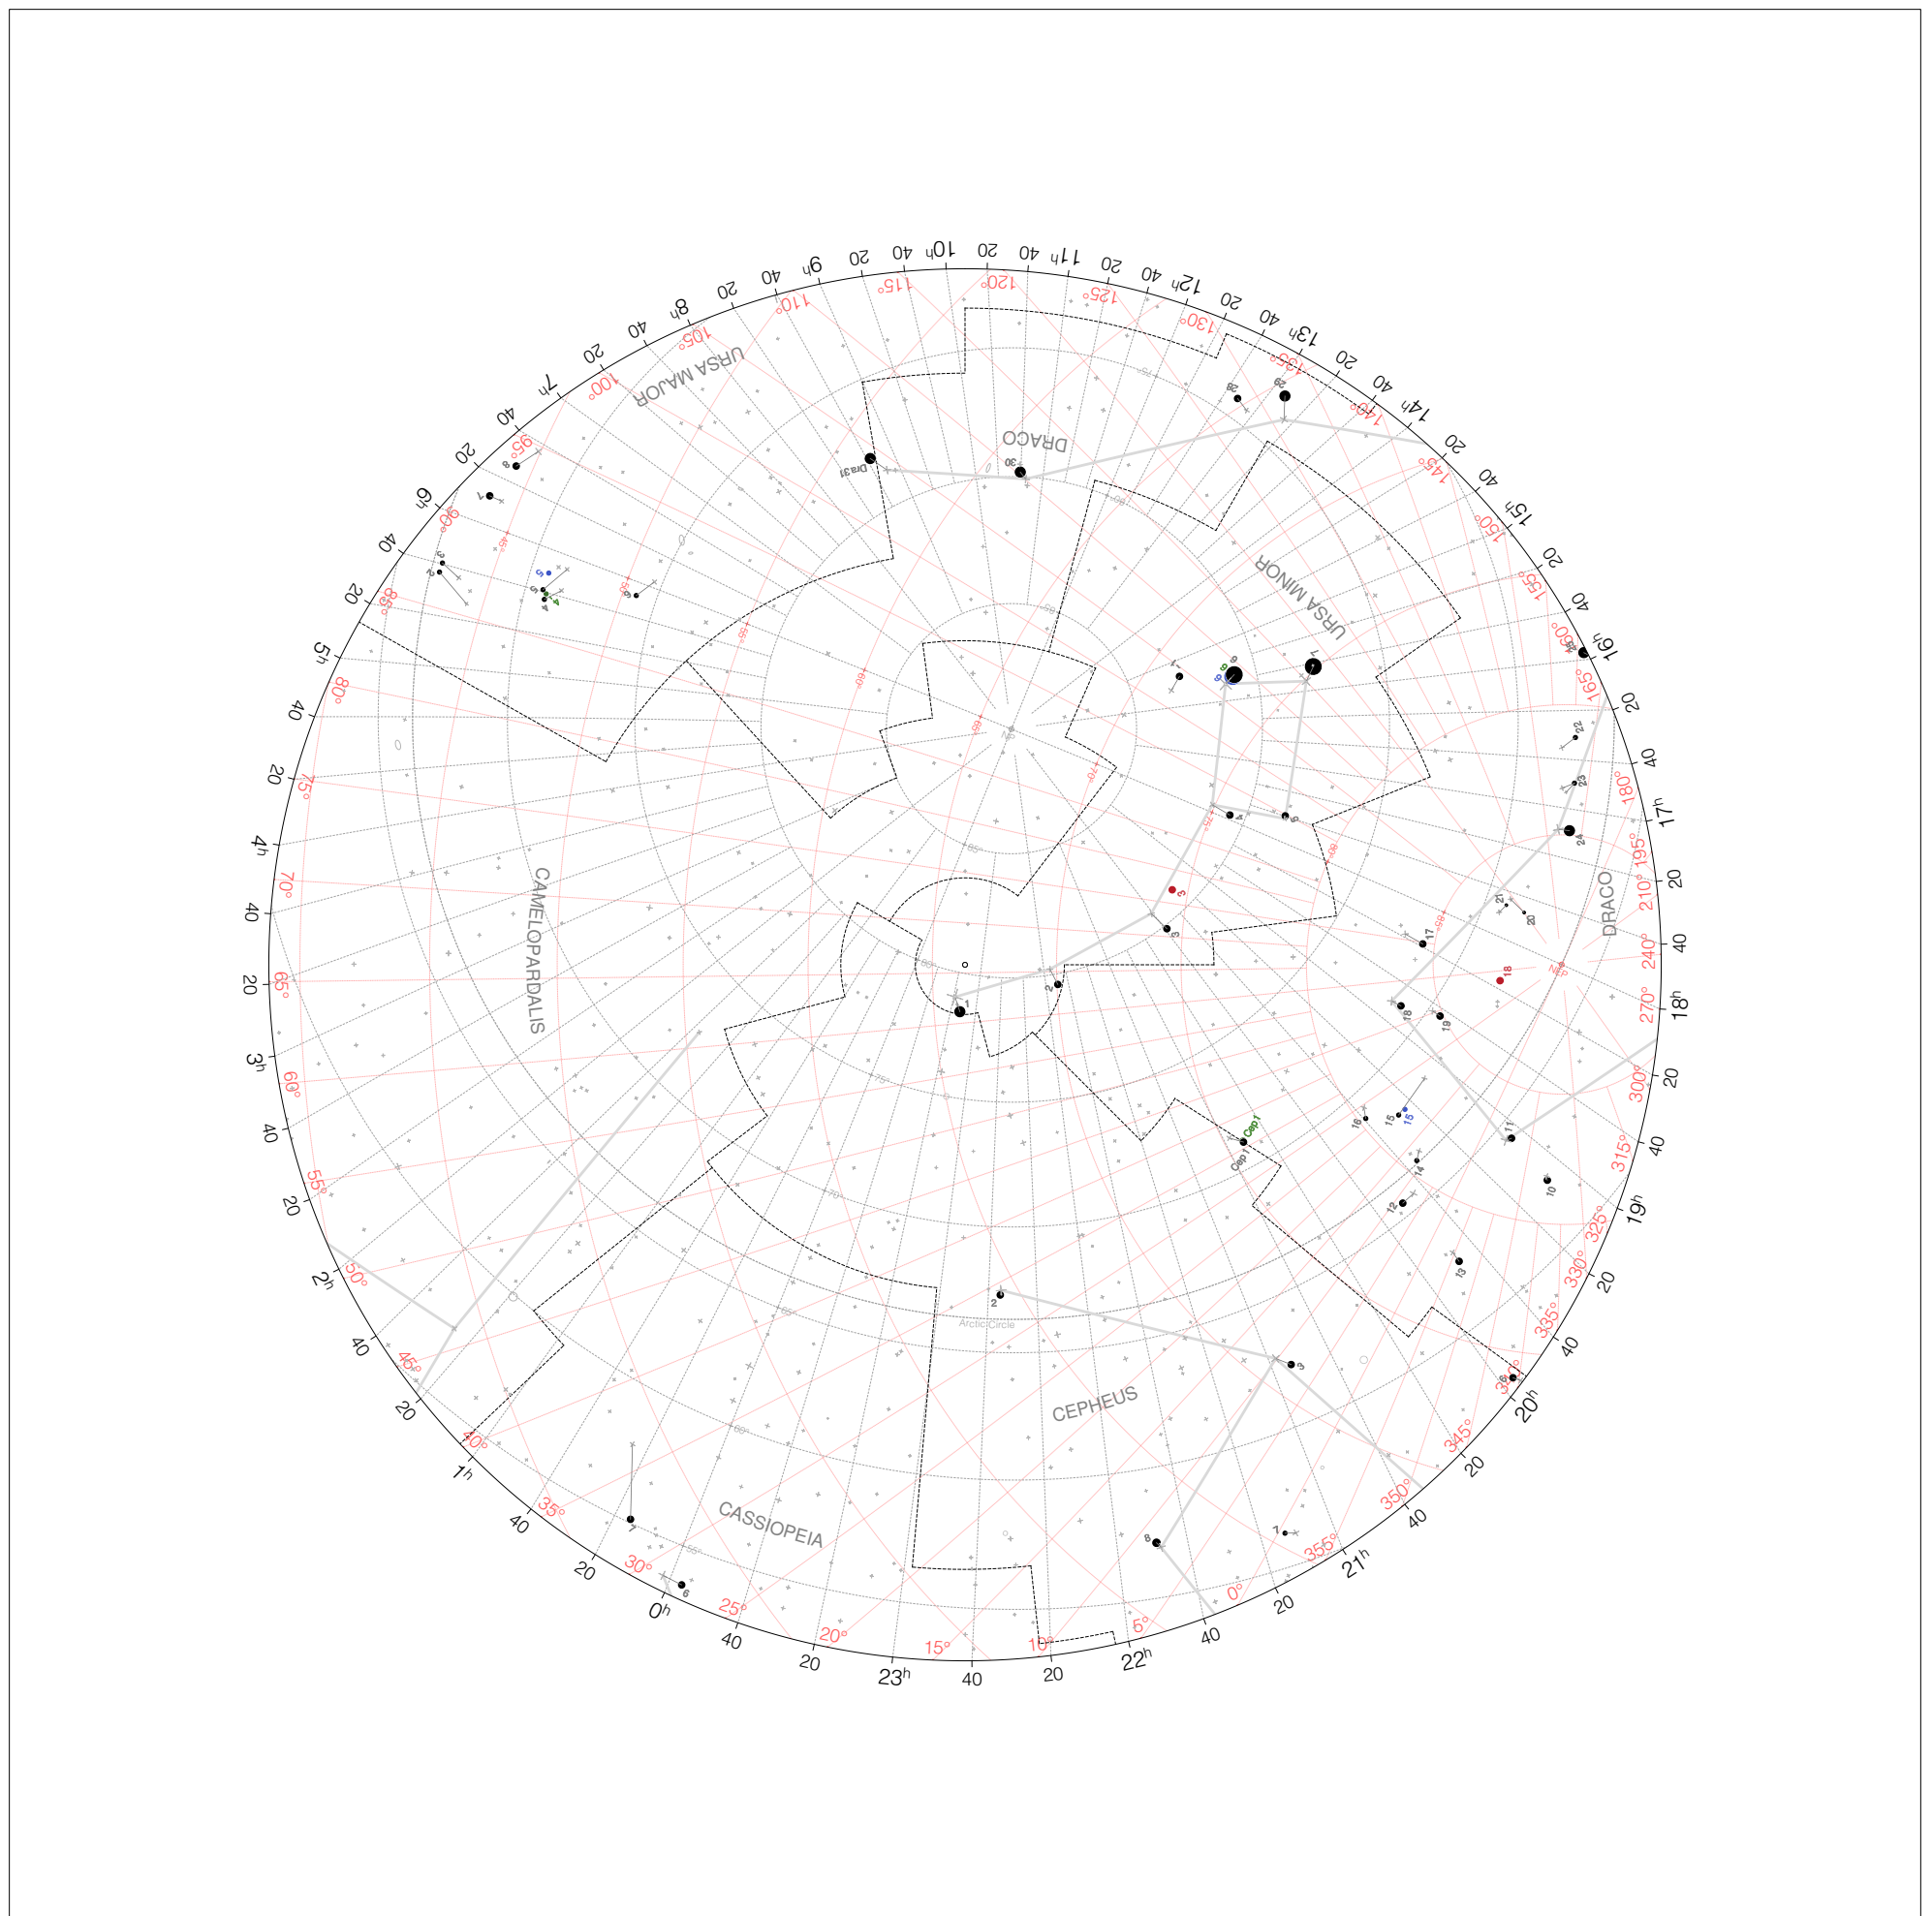

Ptolemy Stars from 0h to 24h and 65° to 90°

Magnitudes: ●●●●●●
1 2 3 4 5 6

Legend: ● ● ● ●
t p m b

Coordinates: JD 1,771,298 (137 CE)