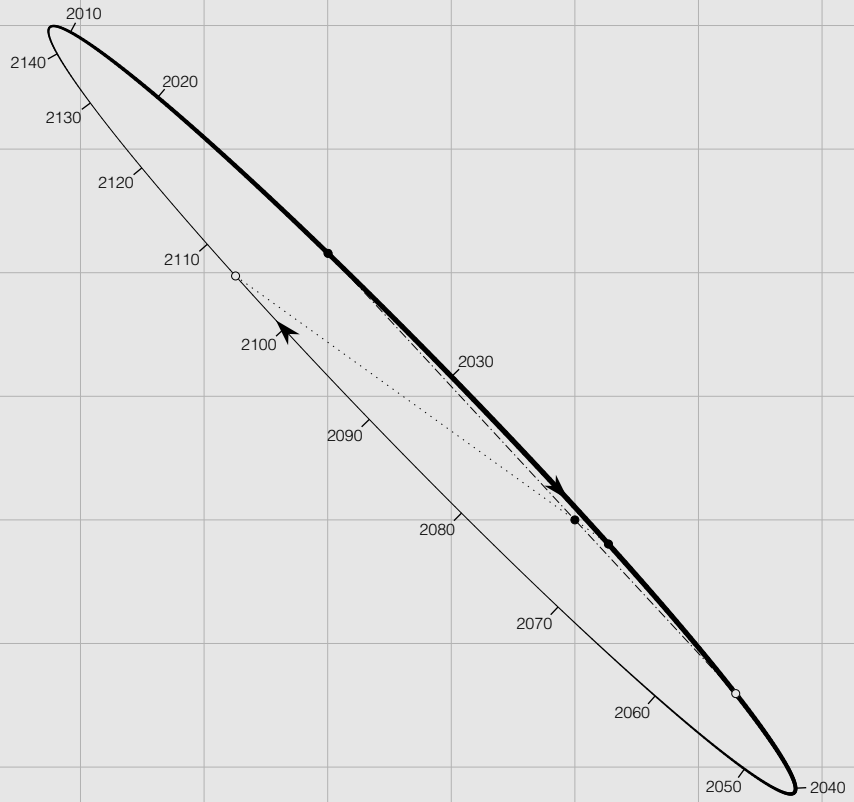

T = 148.00 years

WDS 15160-0454