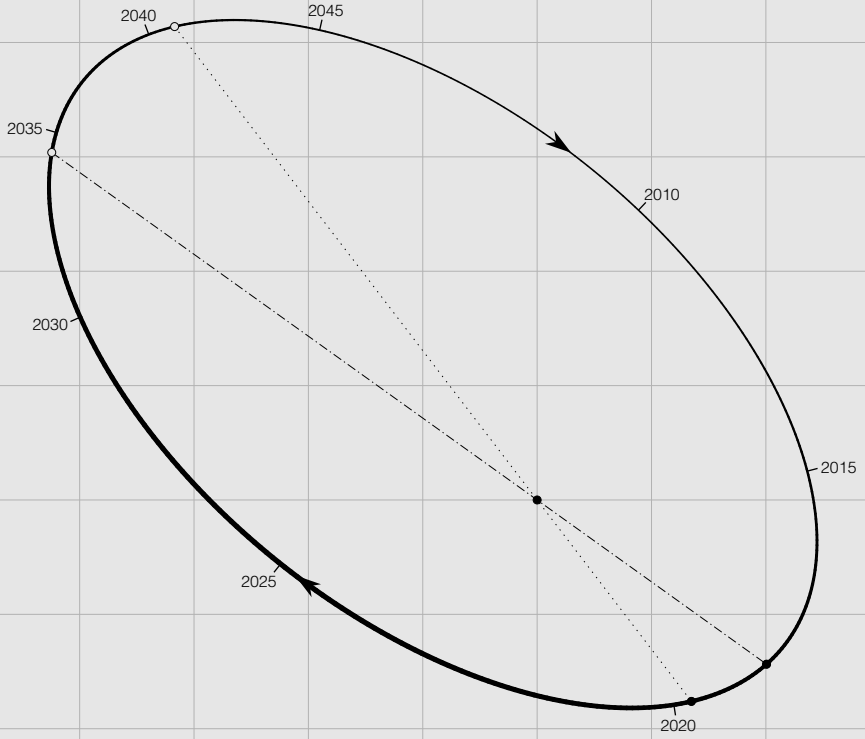

$T = 42.28$ years

WDS 14267+1625