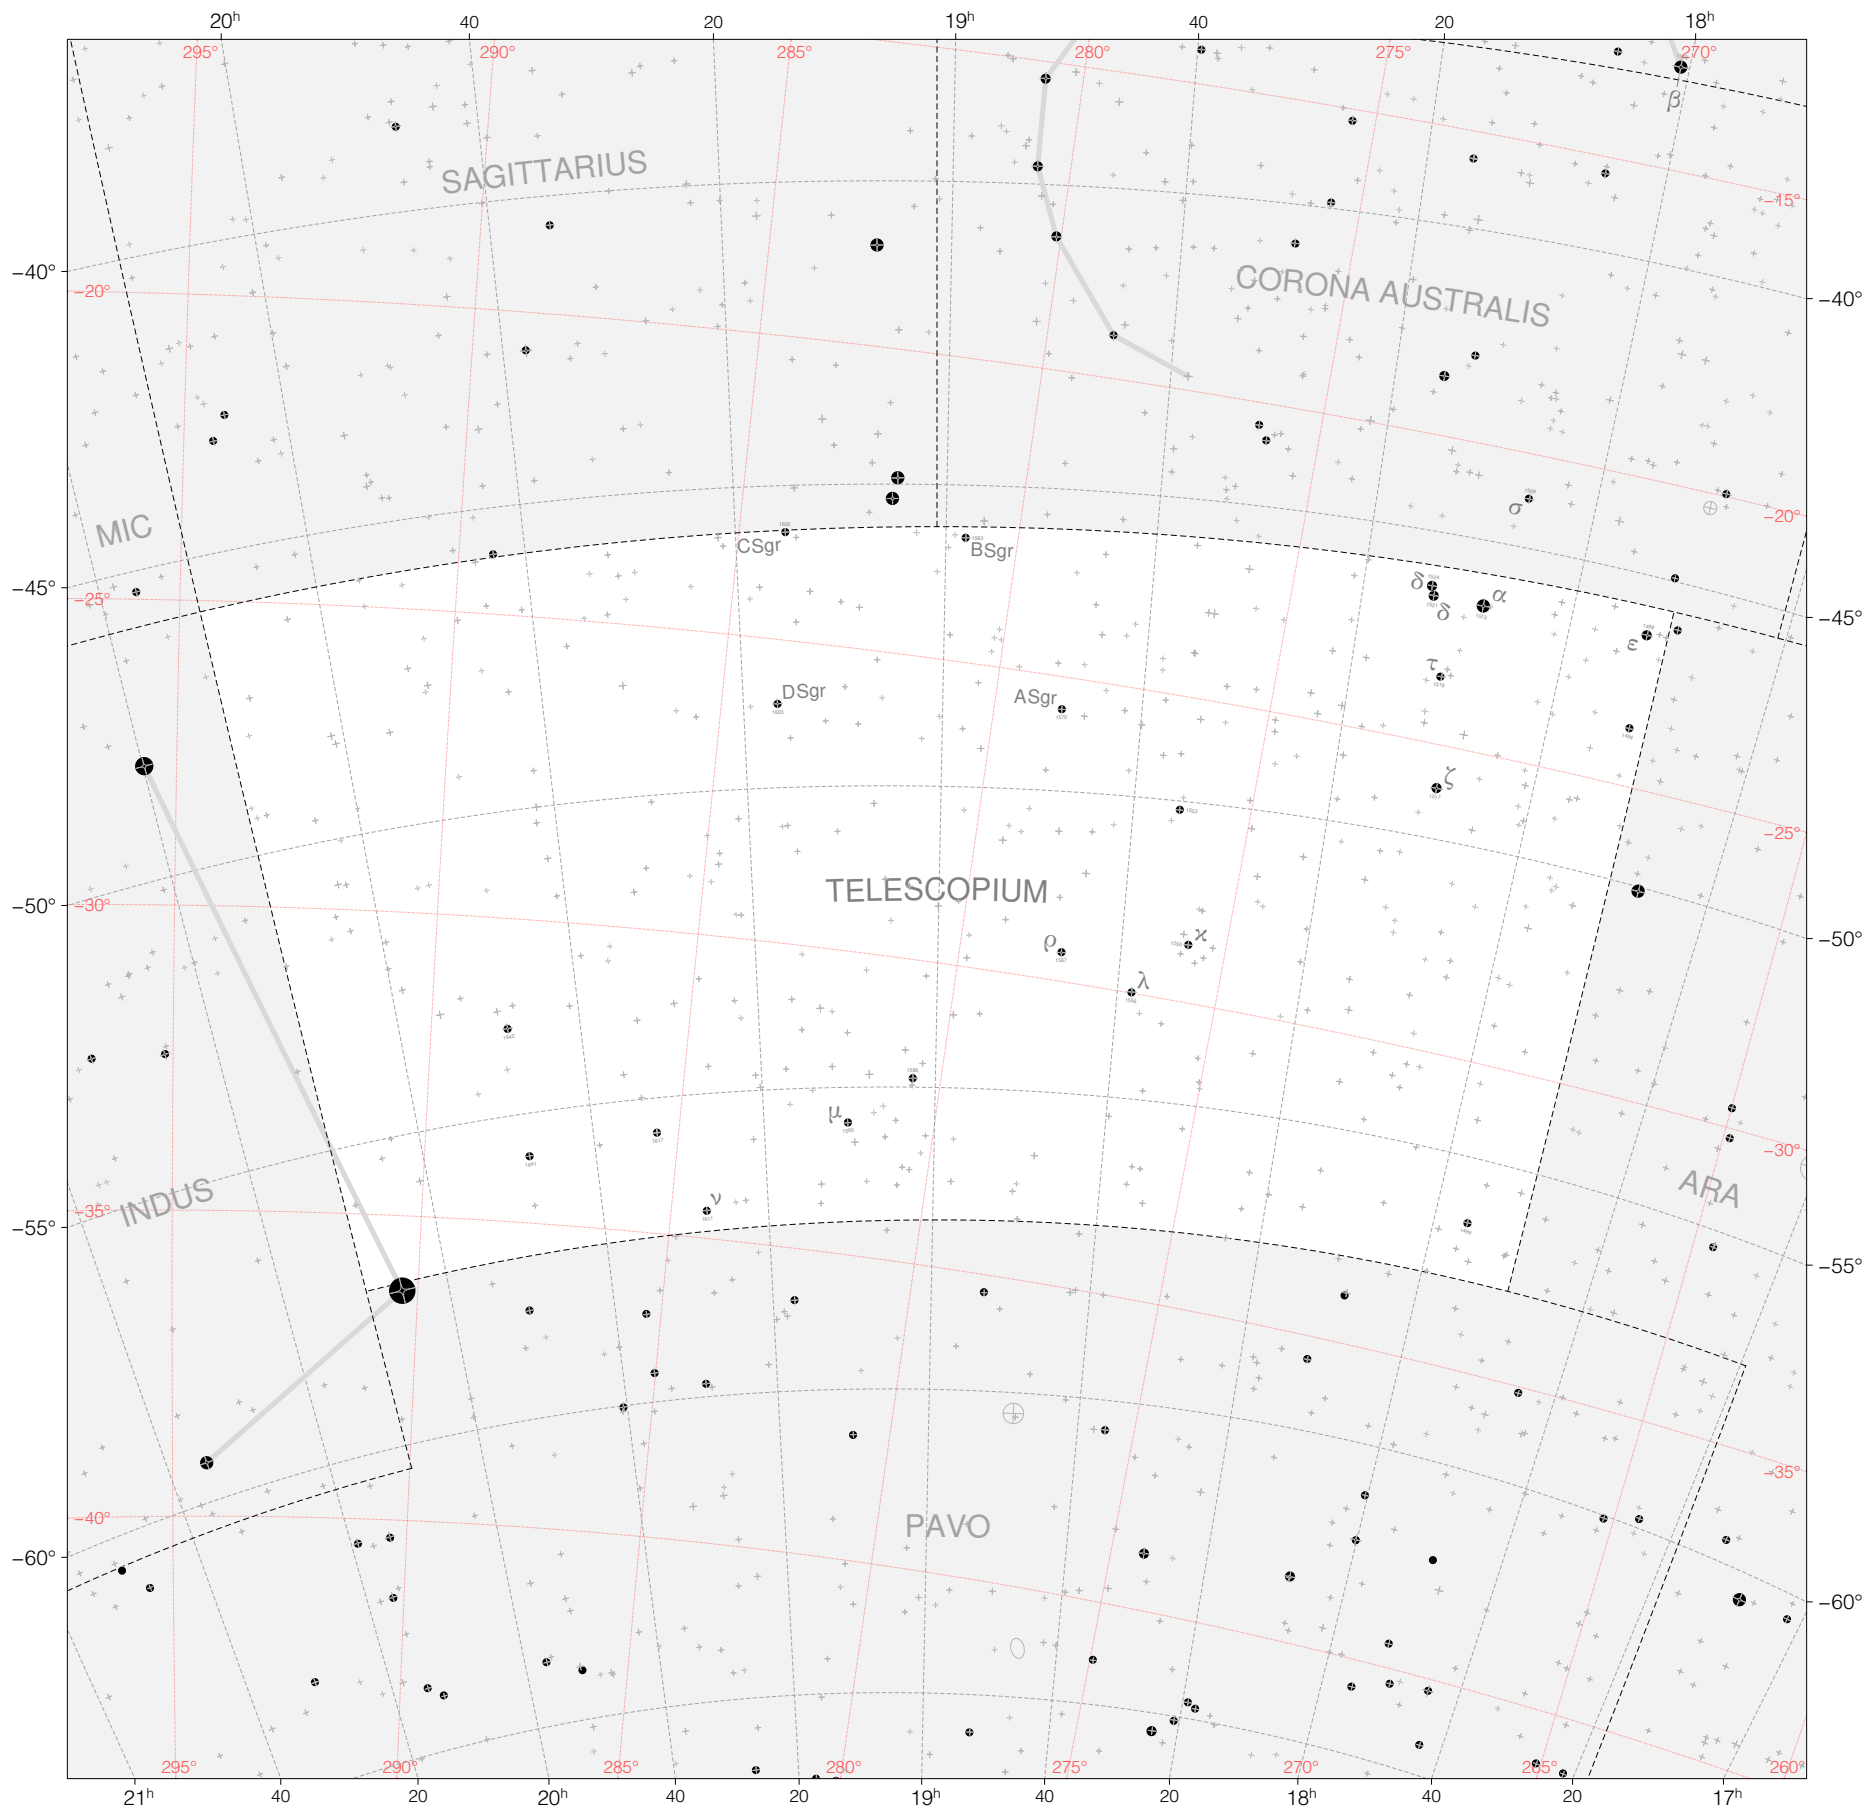

# Lacaille Stars in Telescopium

Magnitudes: 1 2 3 4 5 6 7

Versions: LAC HIP SAO

Scale at center: 0° 2° 4°