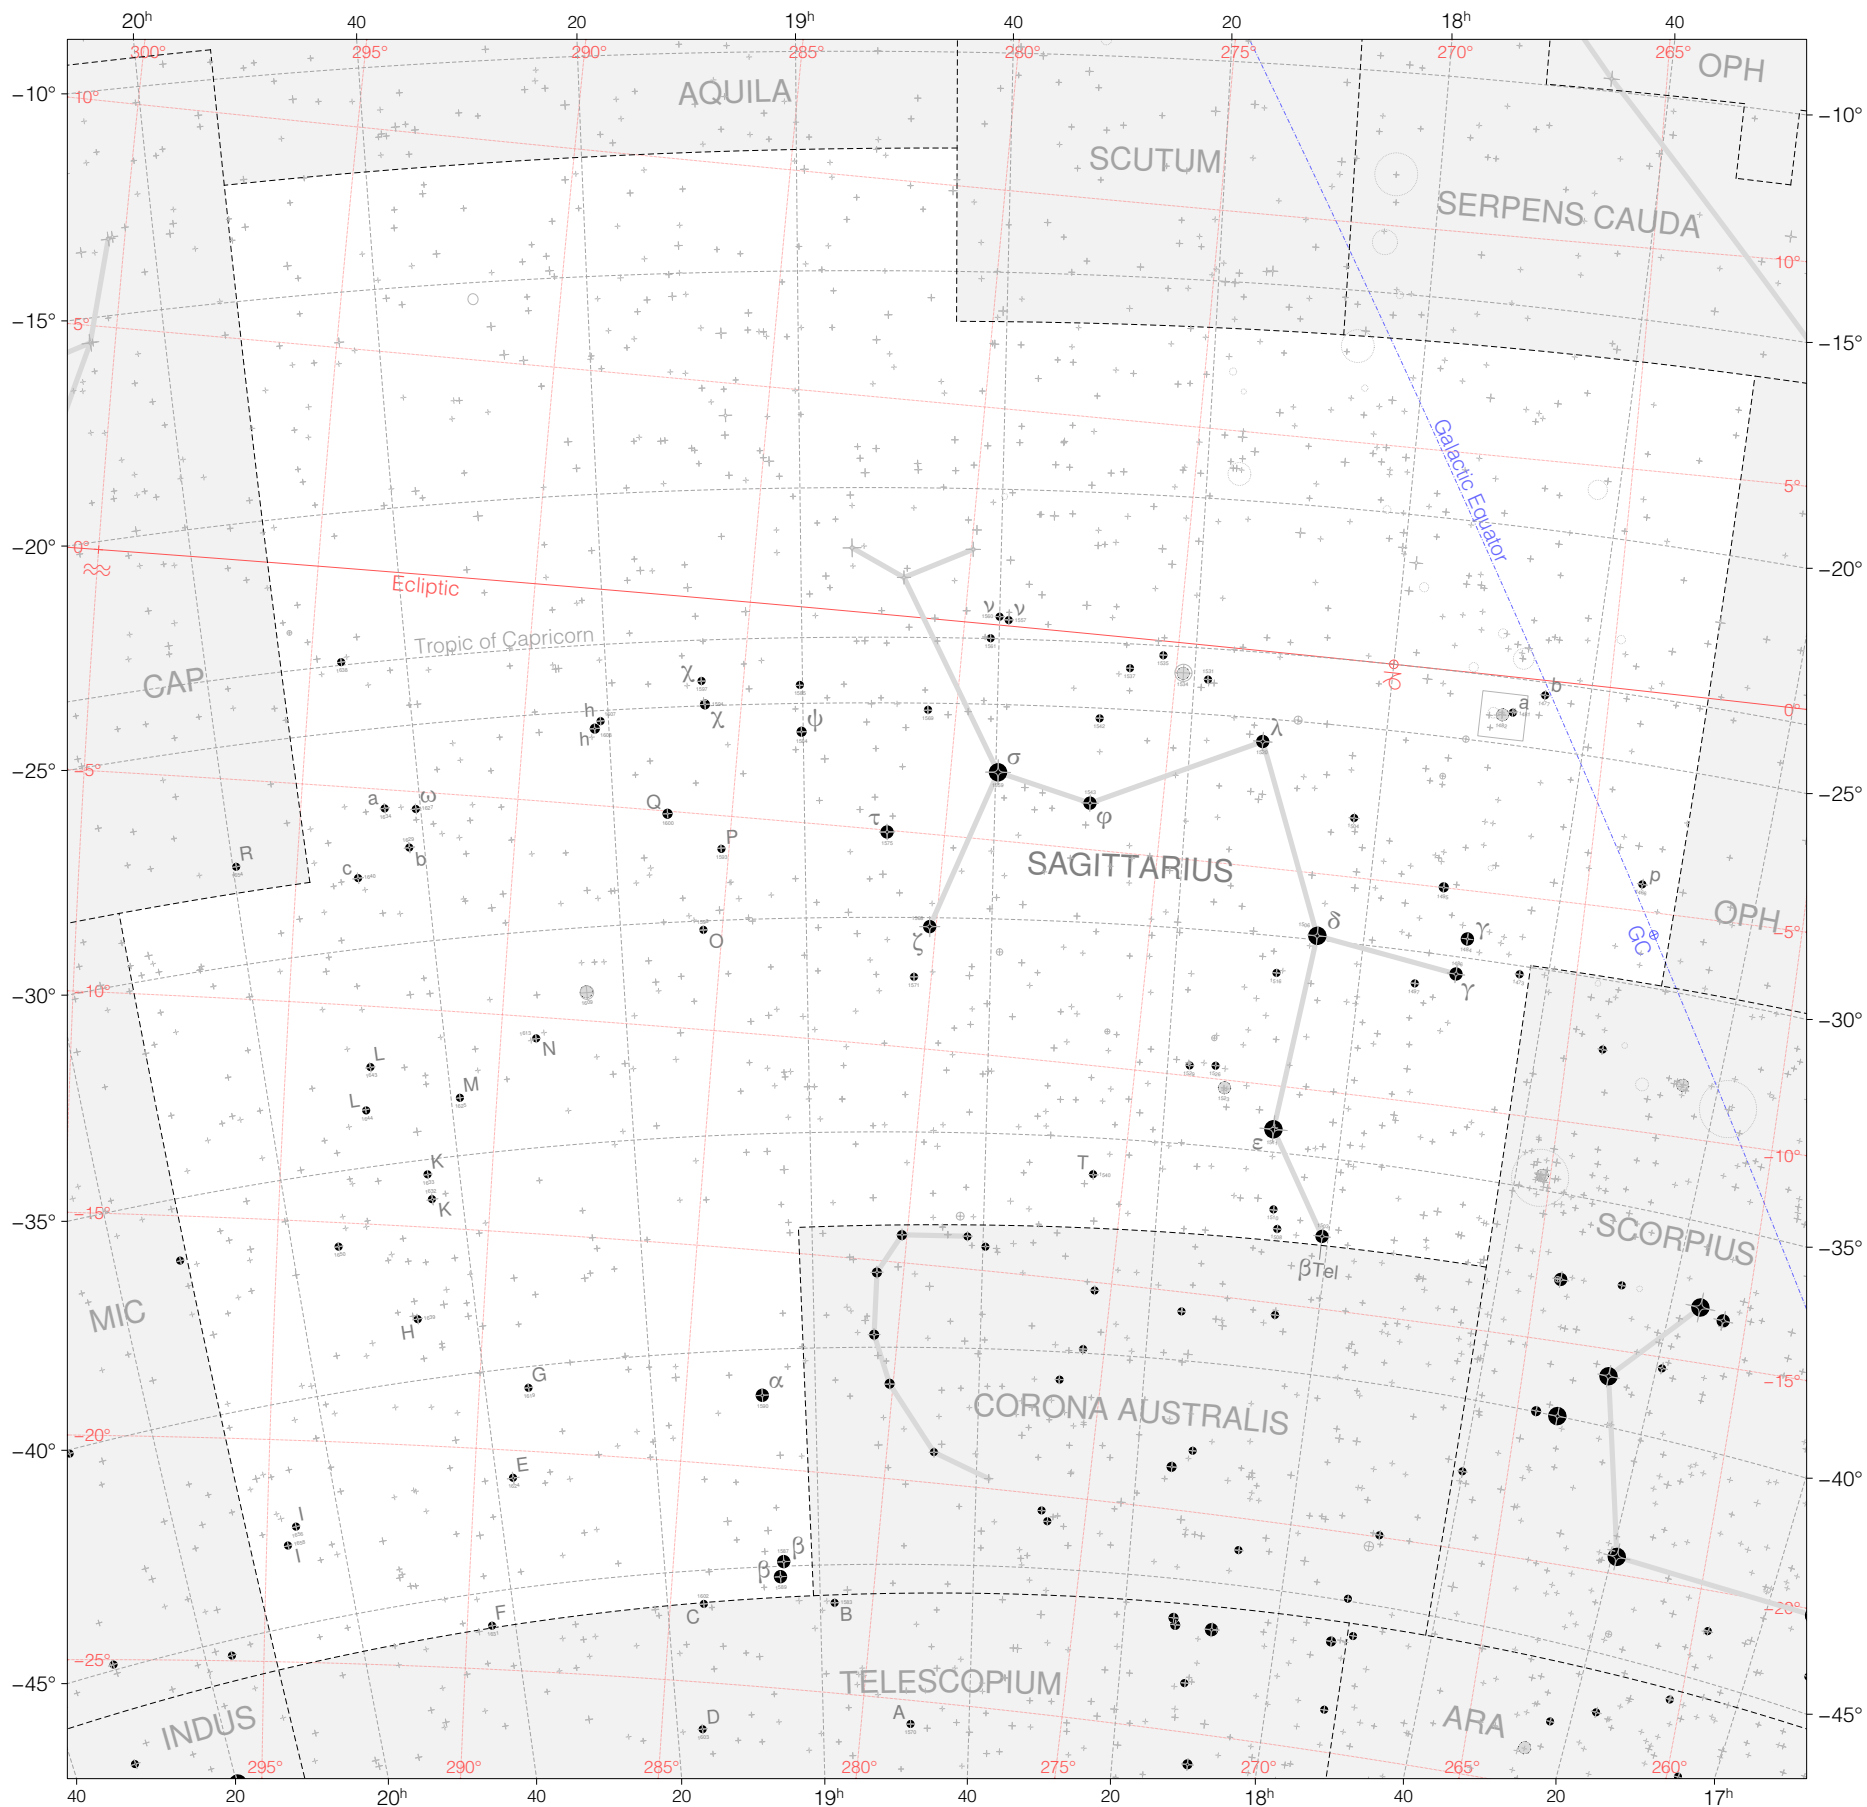

Lacaille Stars in Sagittarius

Magnitudes: 1 2 3 4 5 6 7

Versions: ● ✕ ○
LAC HIP SAO

Scale at center: 0° 2° 4°