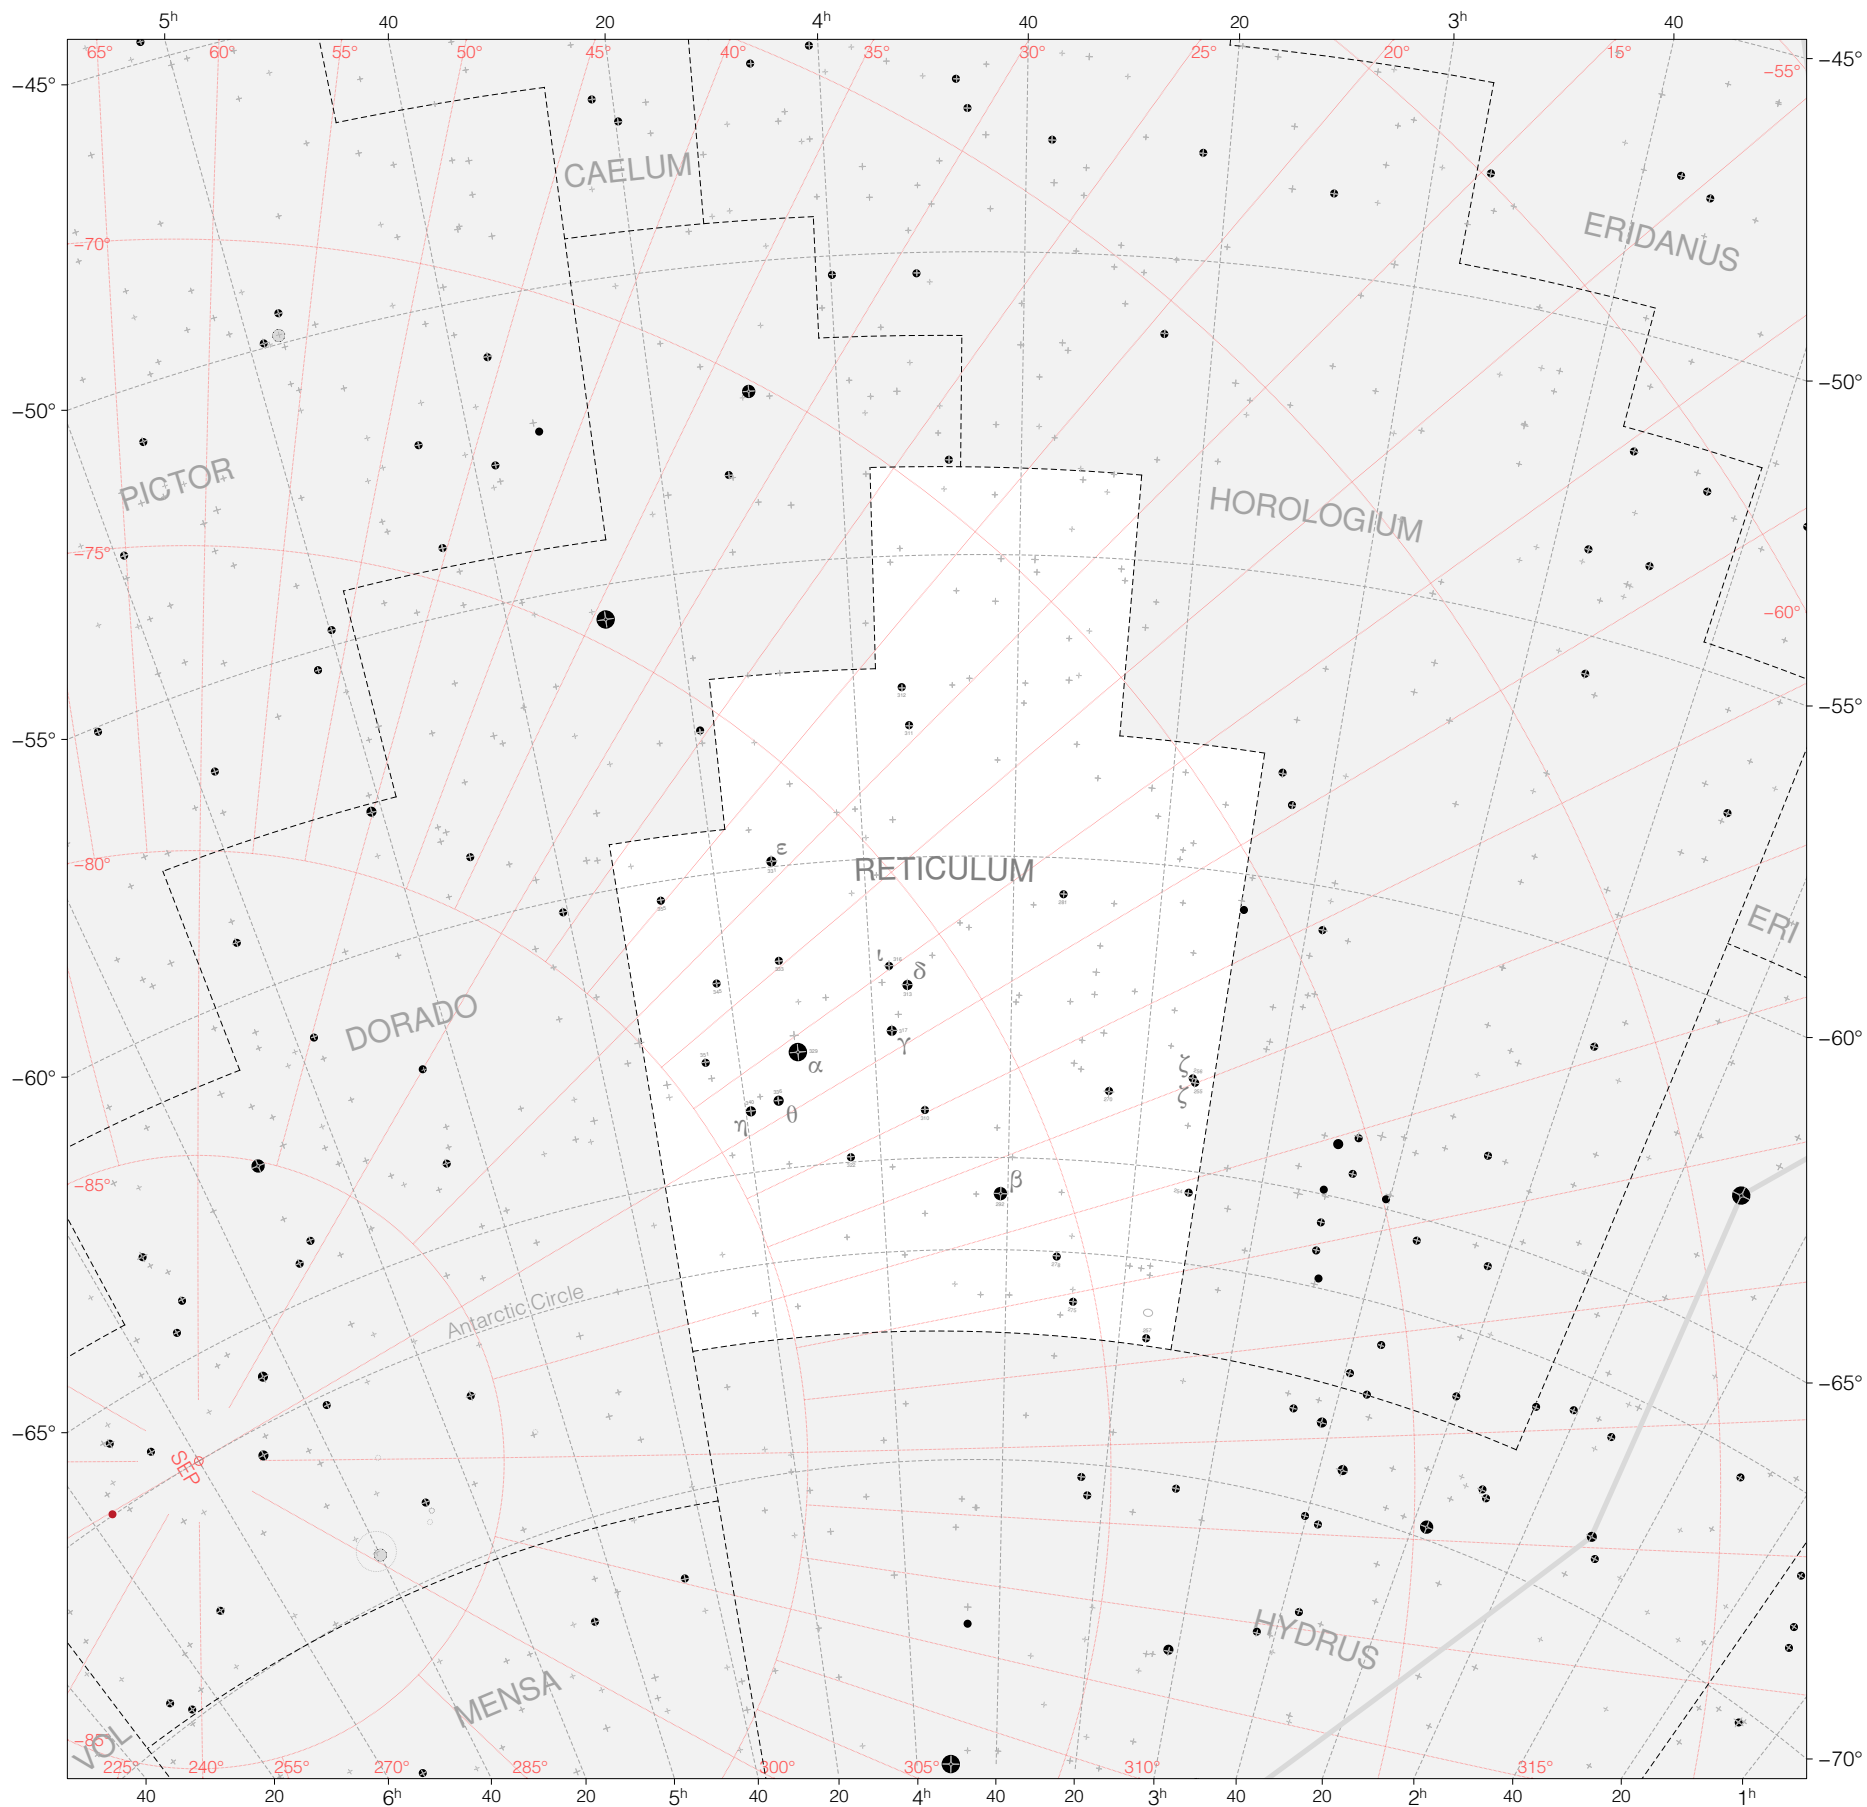

Lacaille Stars in Reticulum

Magnitudes: 1 2 3 4 5 6 7

Versions:
LAC HIP SAO

Scale at center: 0° 2° 4°