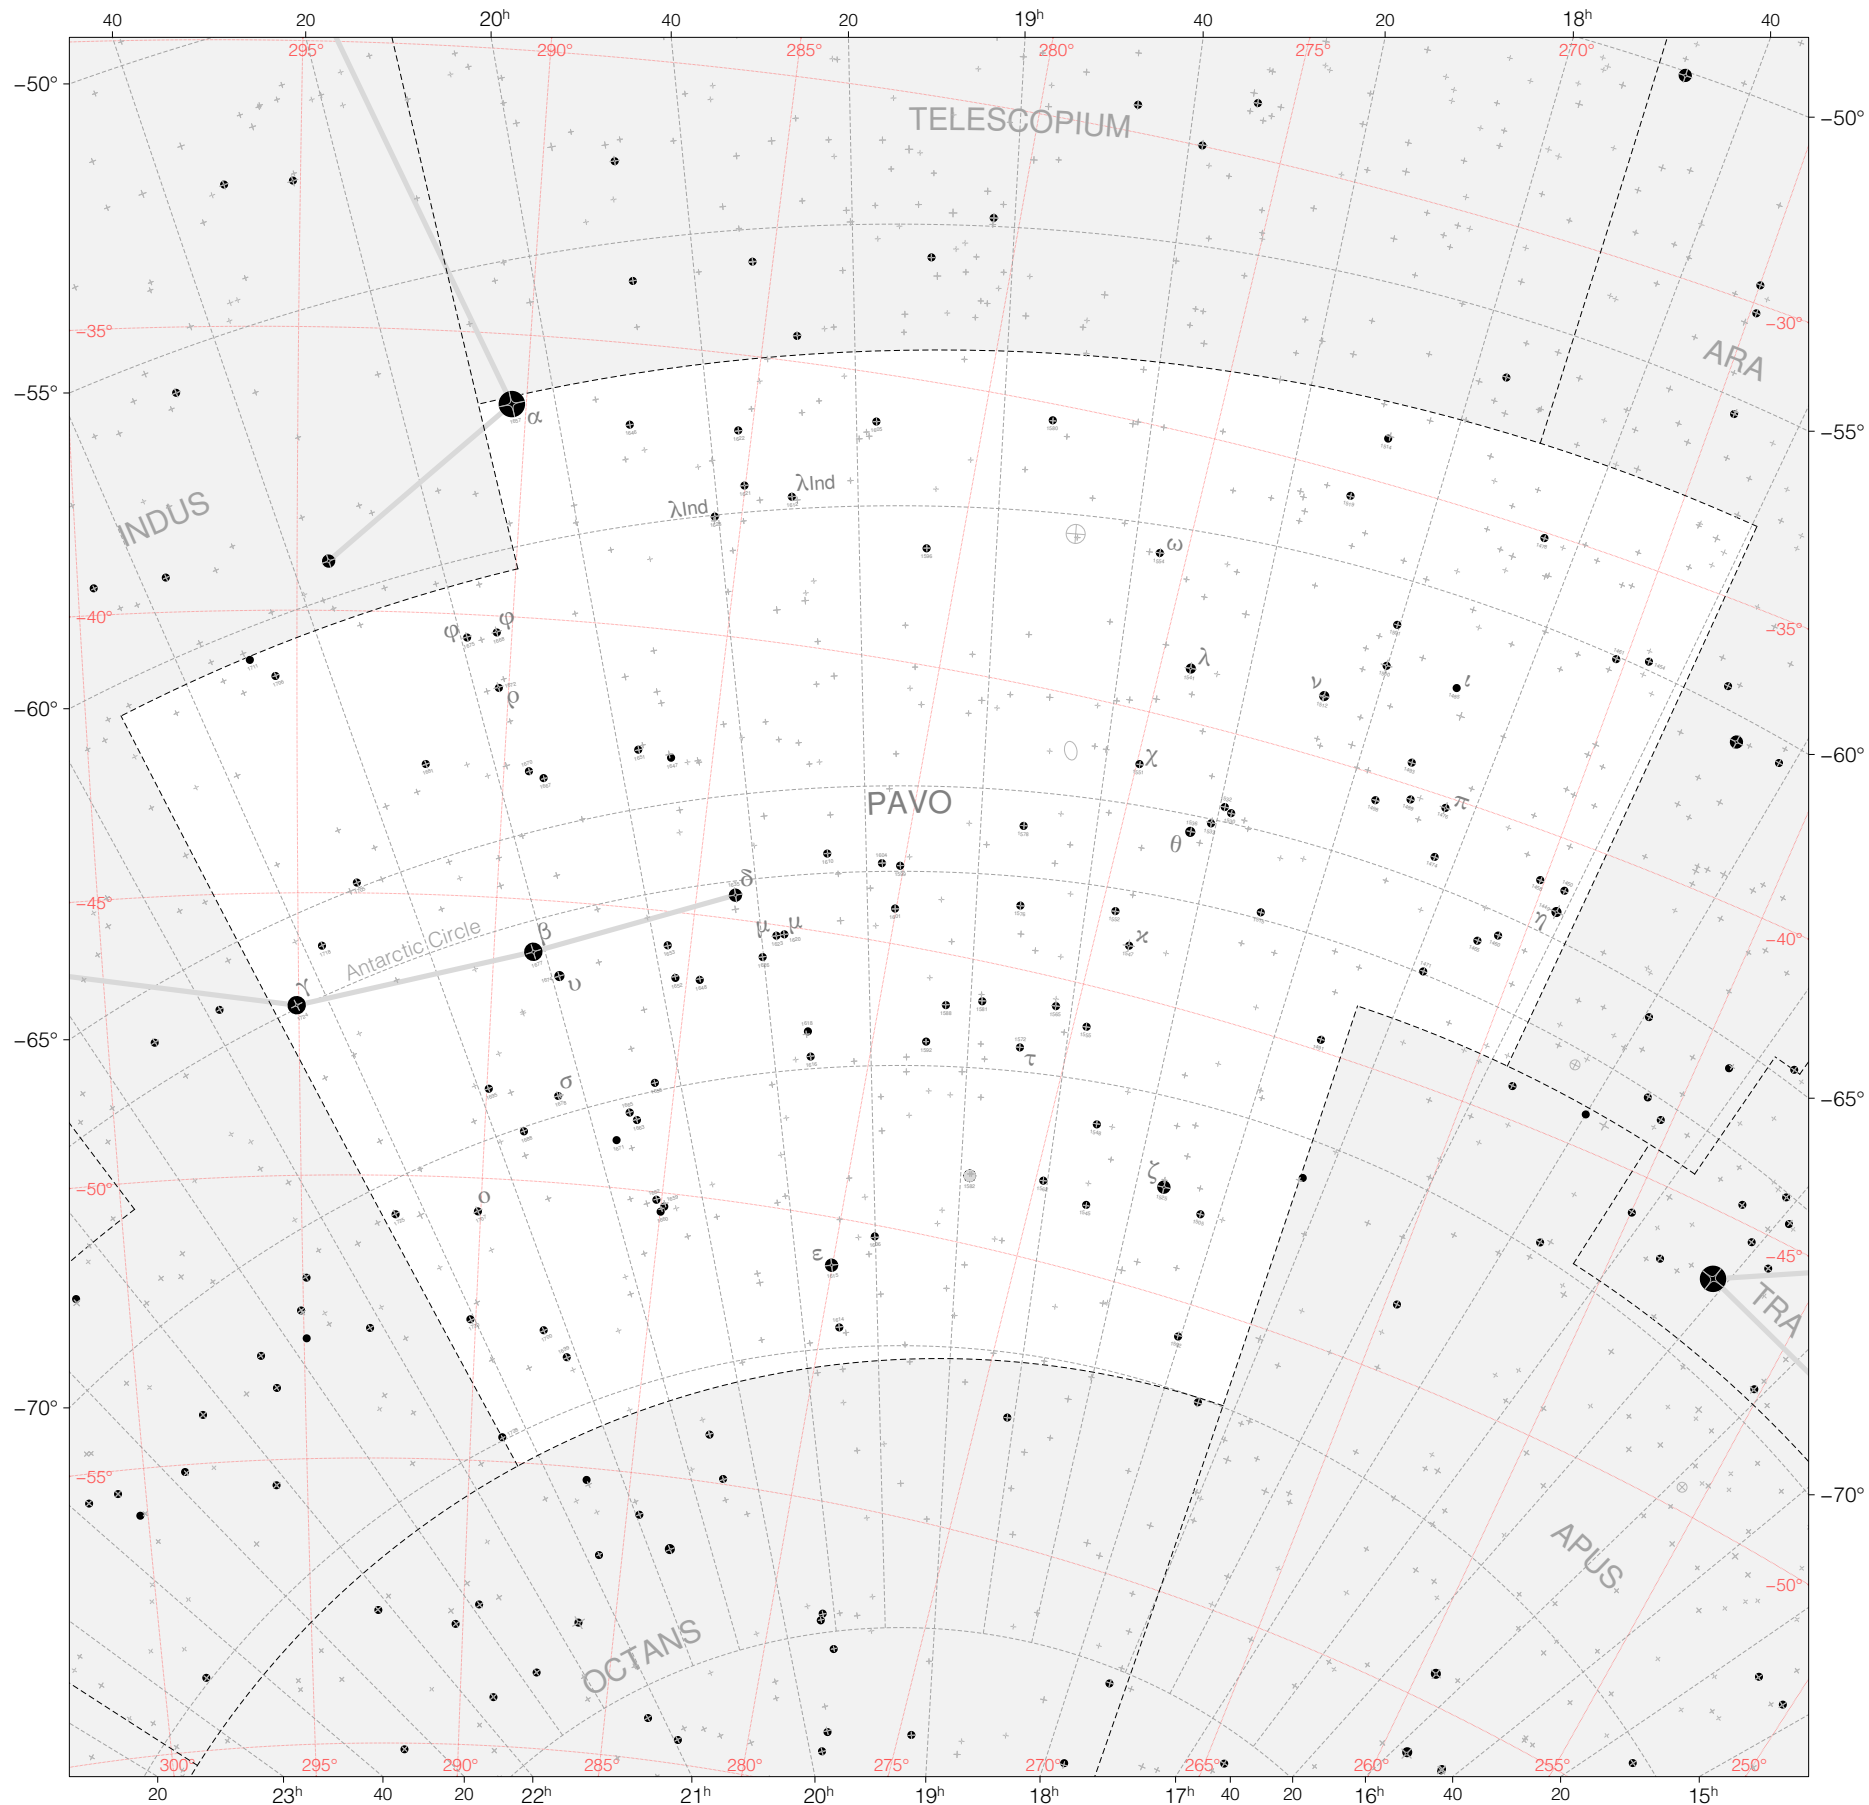

Lacaille Stars in Pavo

Magnitudes: 1 2 3 4 5 6 7

Versions: LAC HIP SAO

Scale at center: 0° 2° 4°