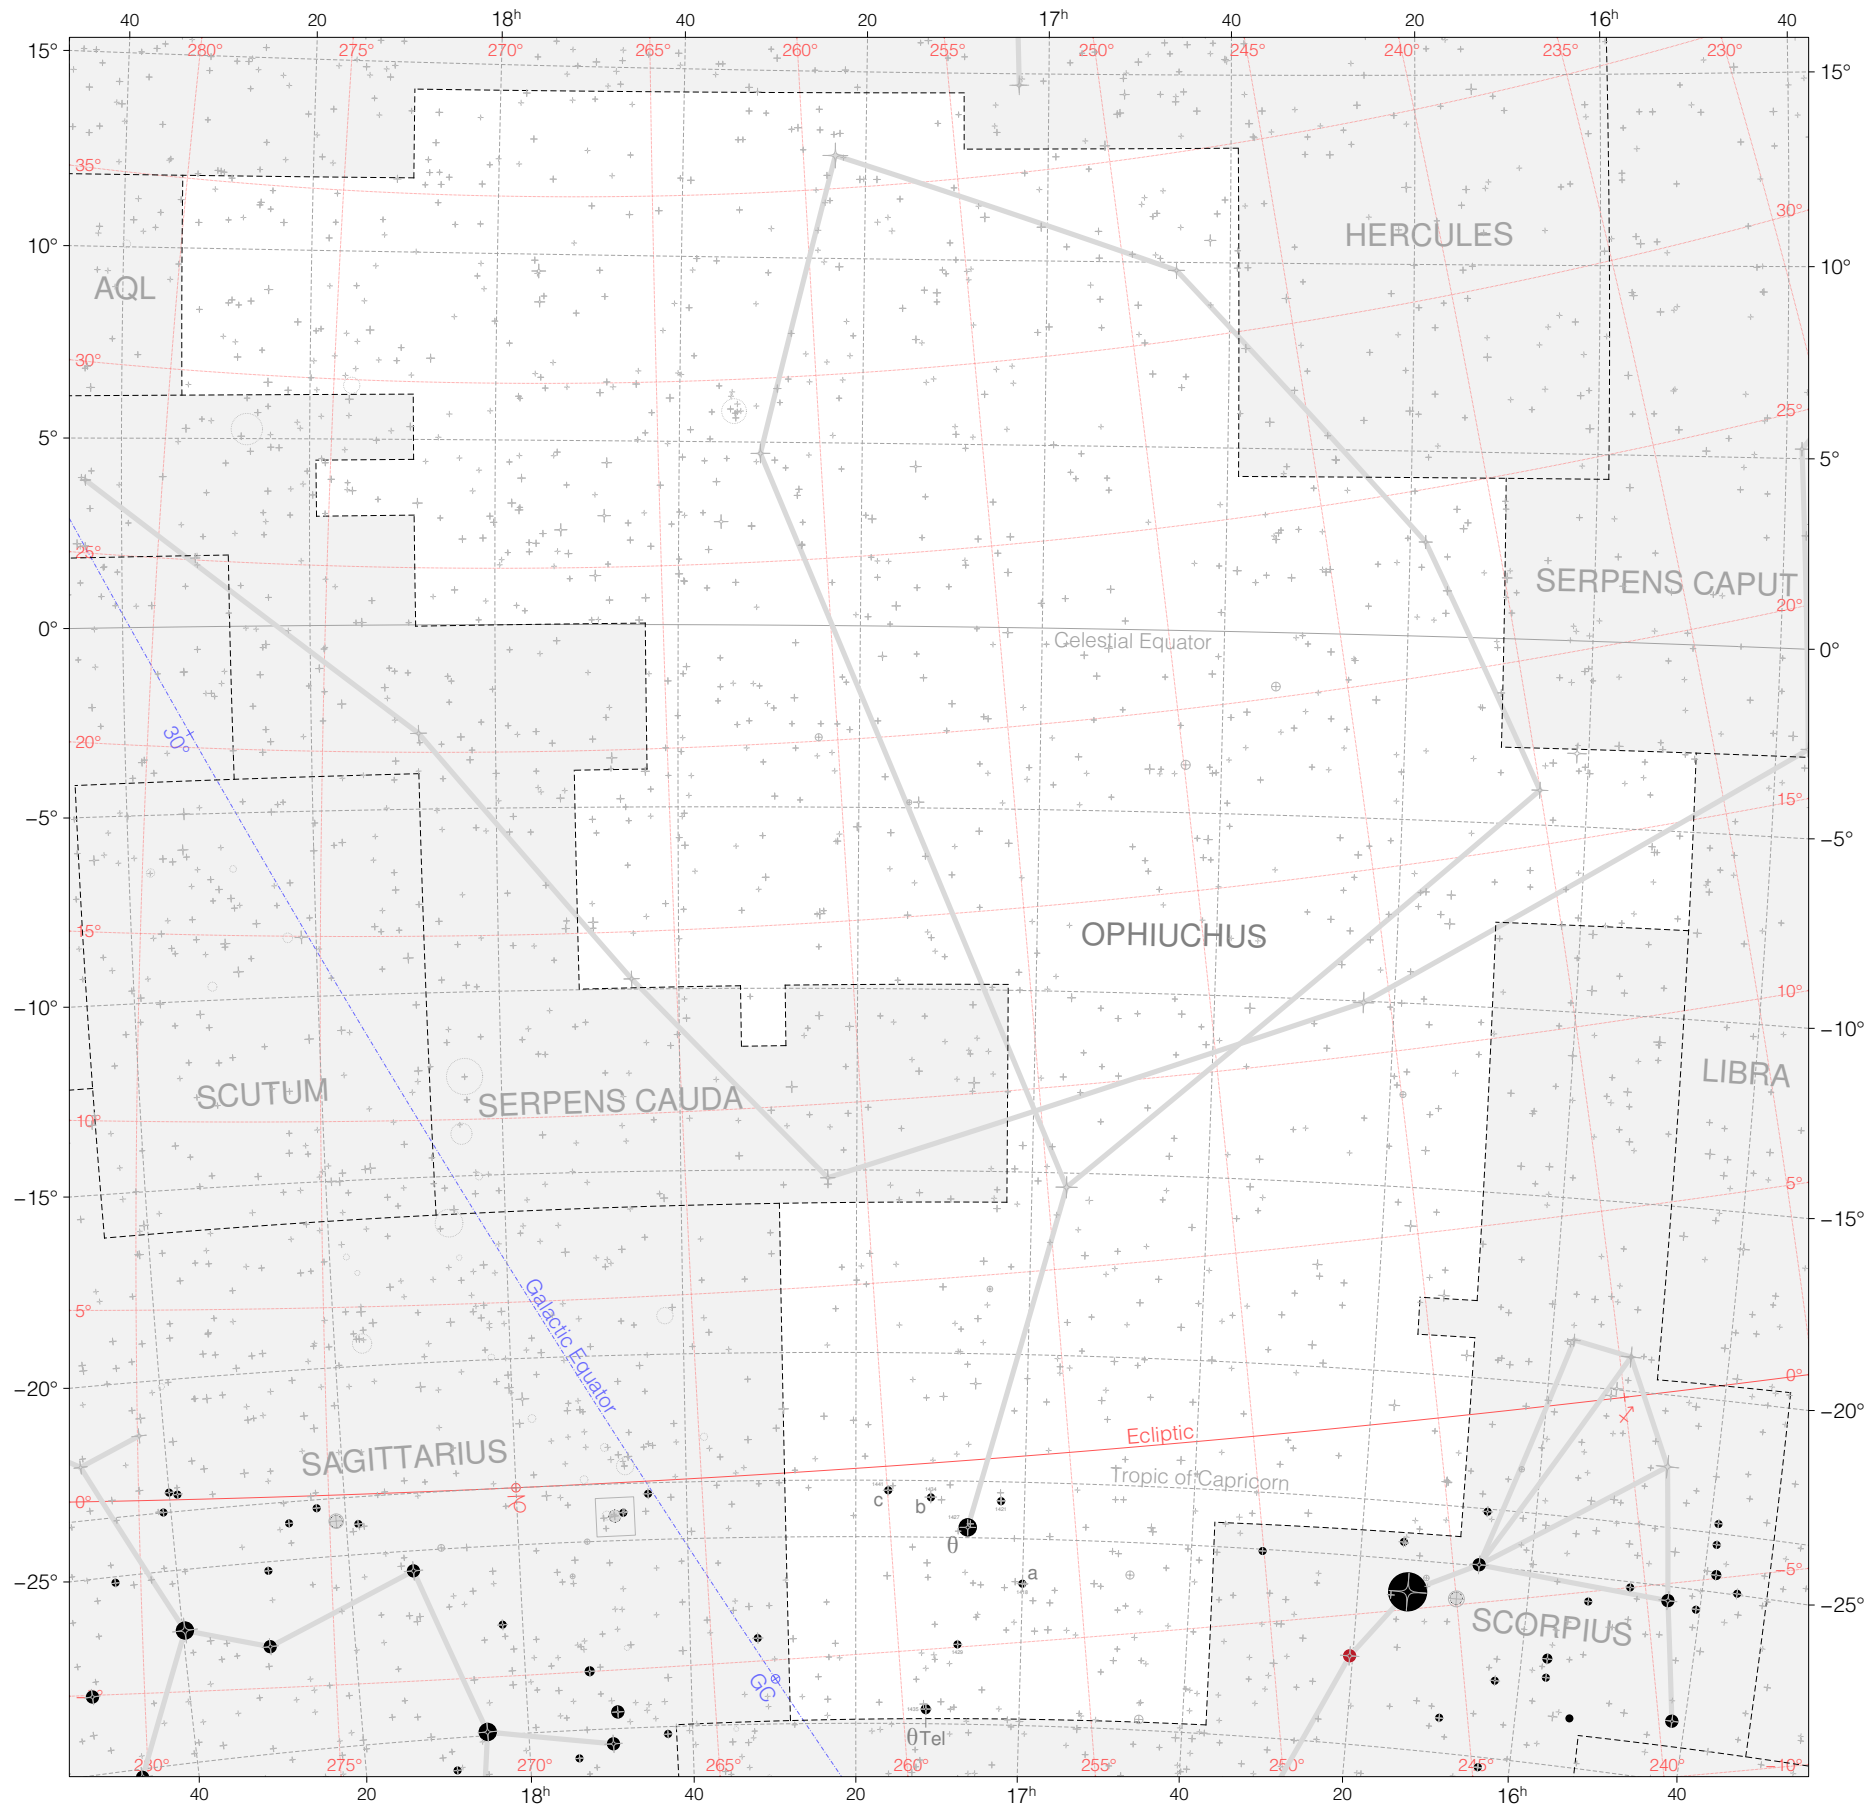

Lacaille Stars in Ophiuchus

Magnitudes: 1 2 3 4 5 6 7

Versions: LAC HIP SAO

Scale at center: 0° 2° 4°