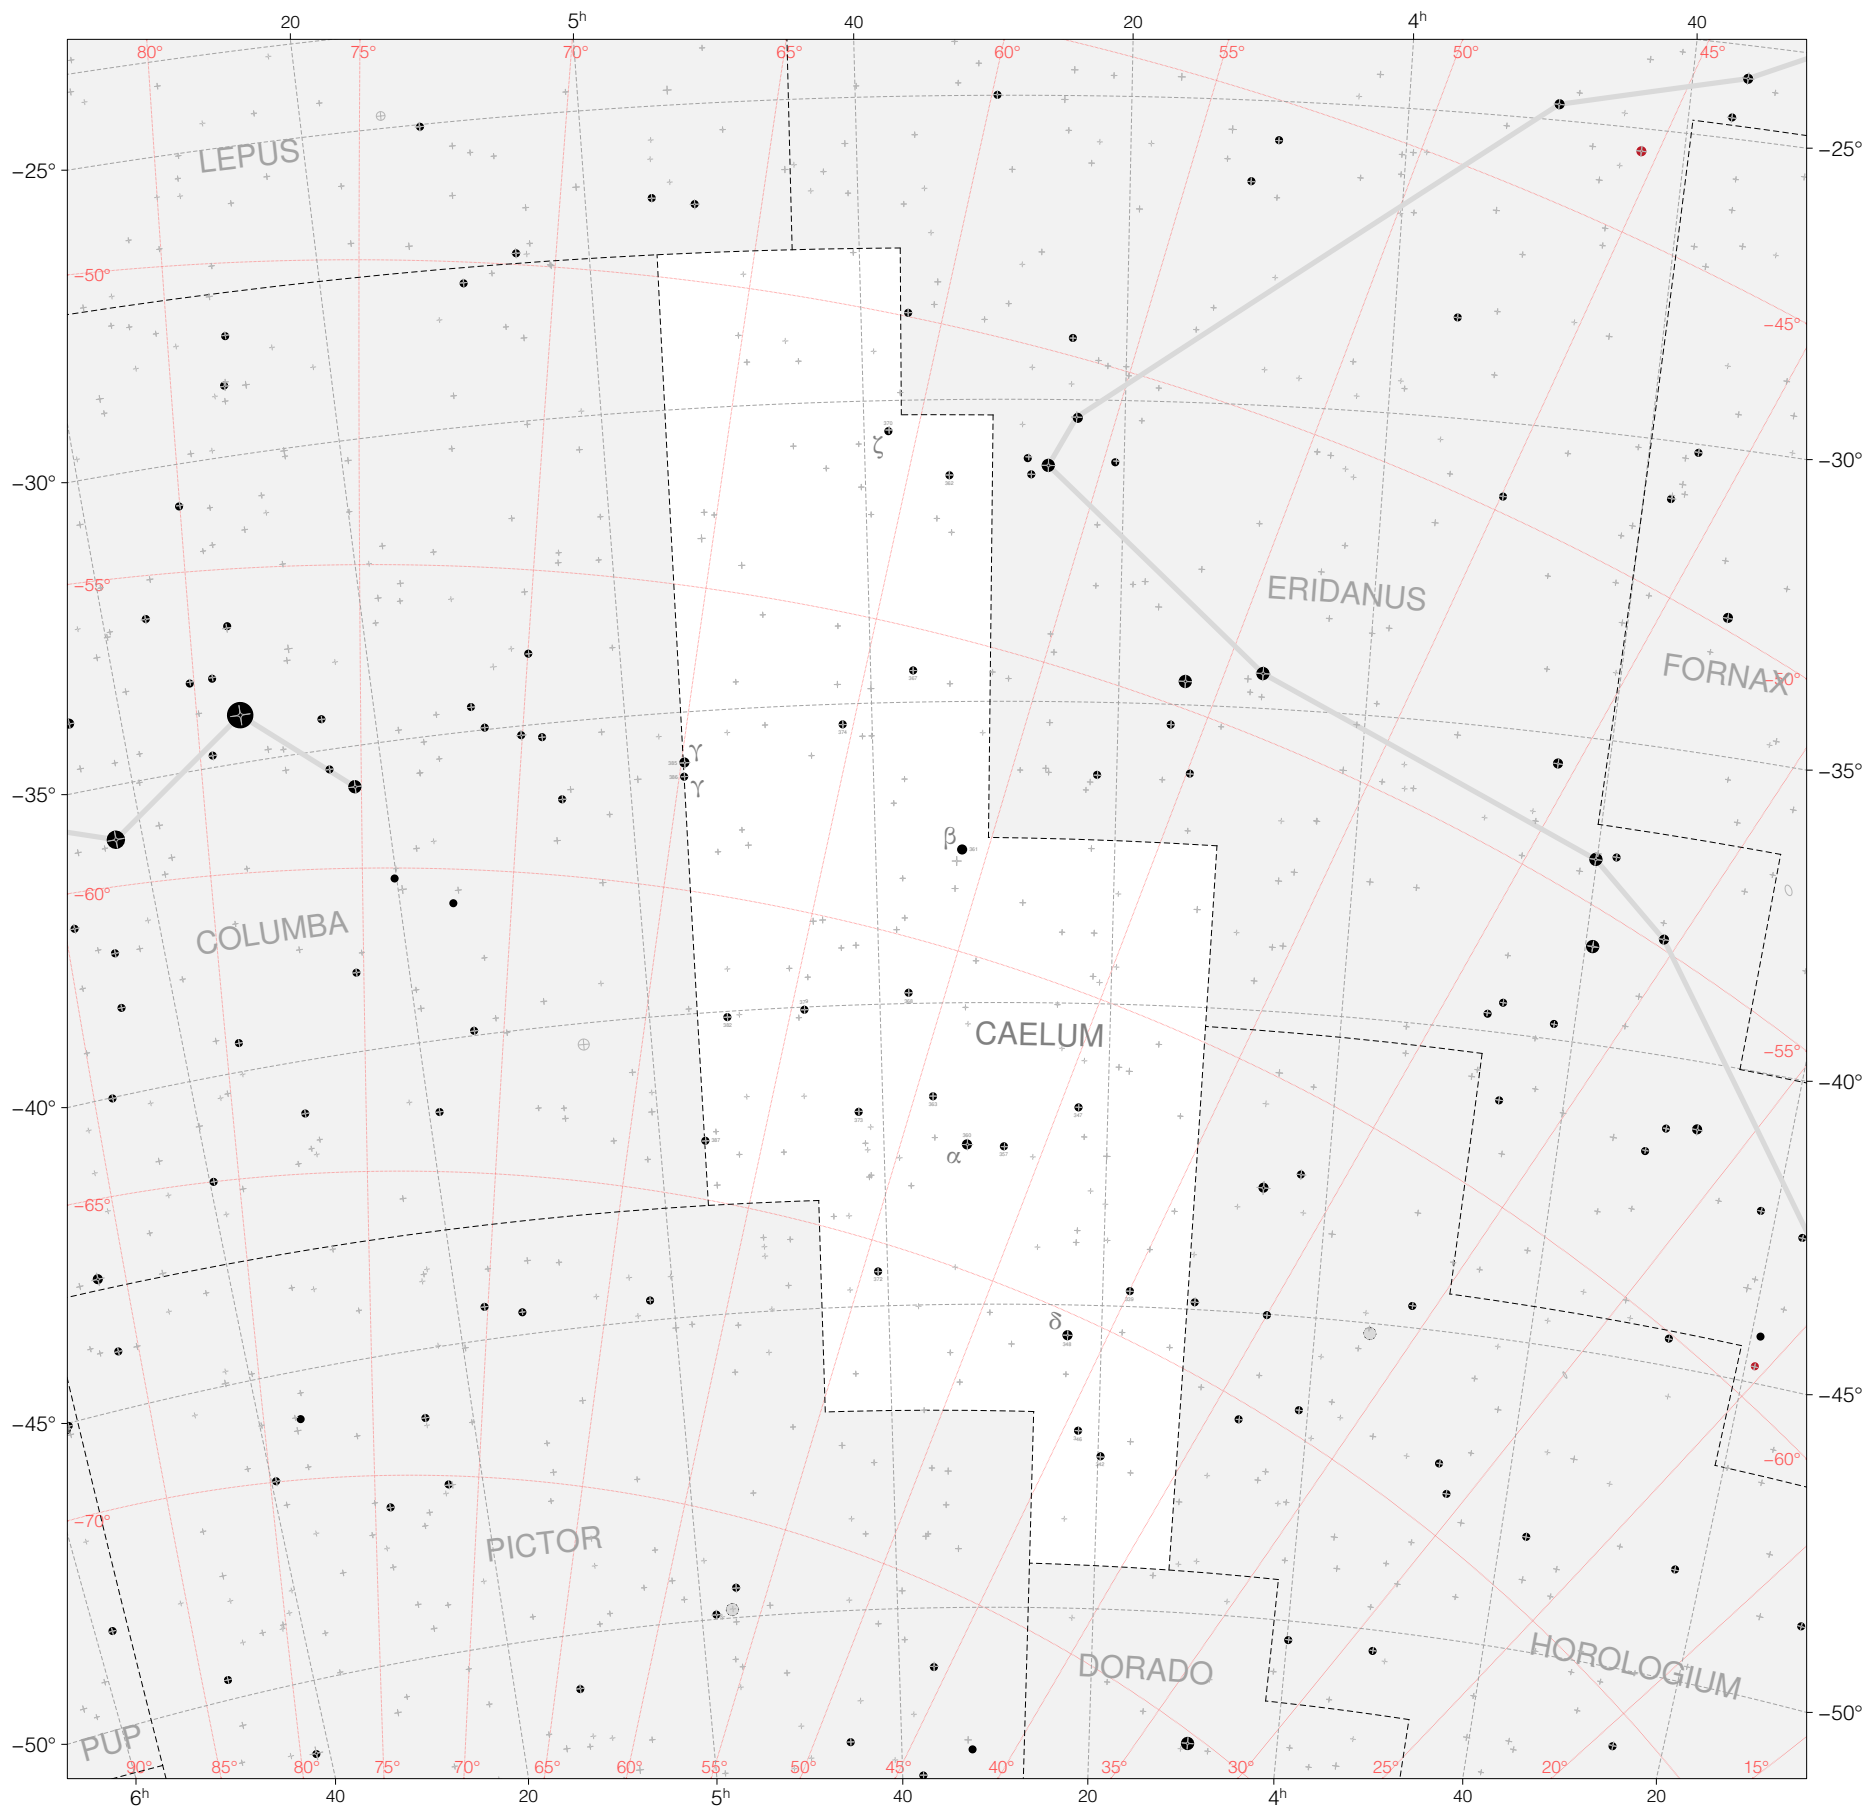

Lacaille Stars in Caelum

Magnitudes: 1 2 3 4 5 6 7

Versions: LAC HIP SAO

Scale at center: 0° 2° 4°