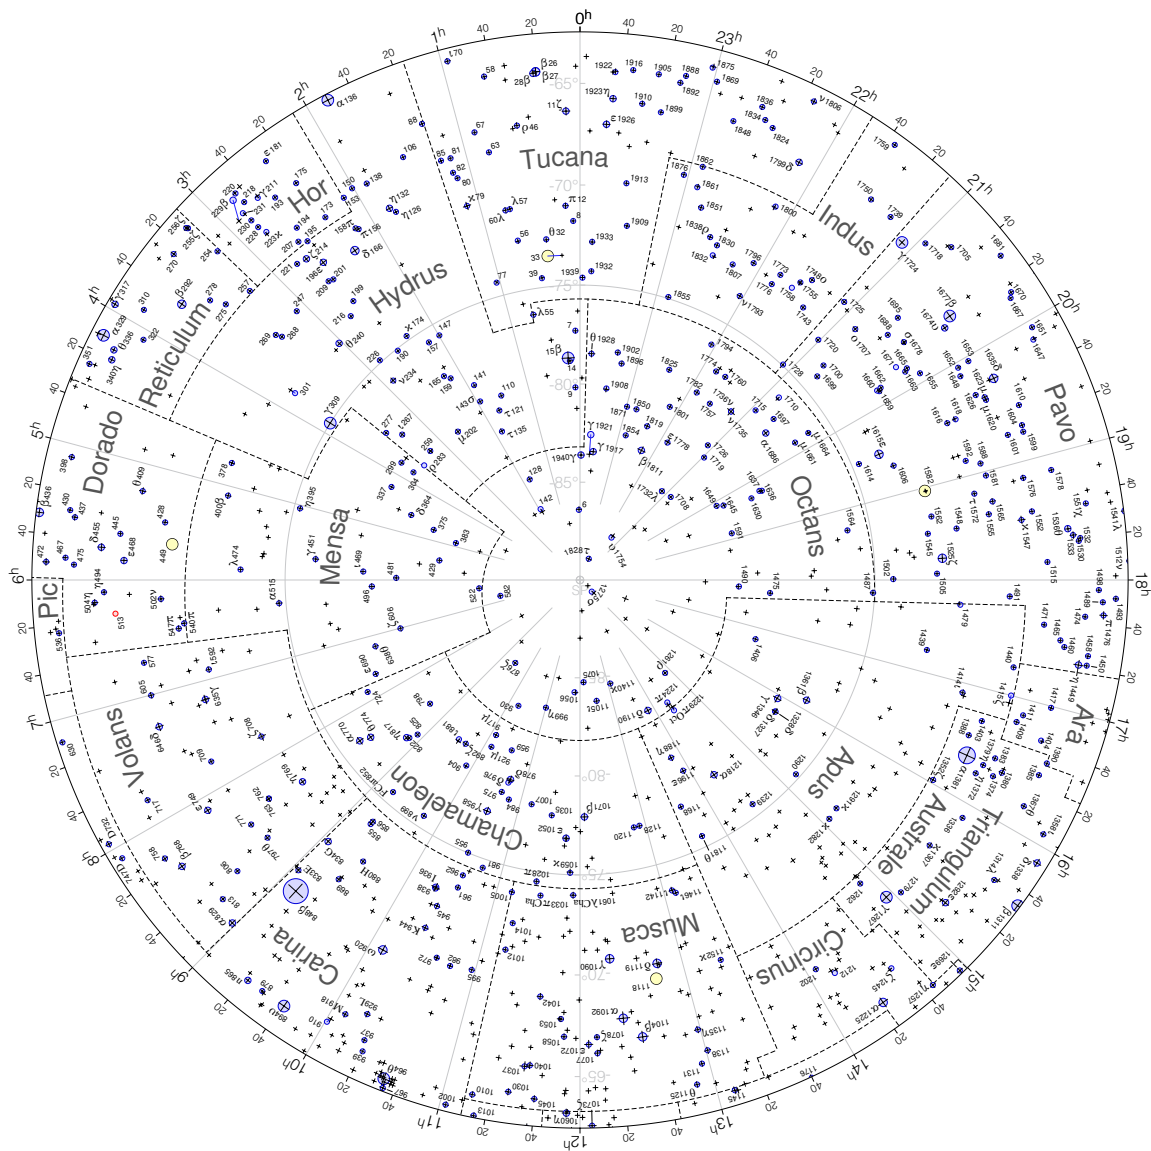

# Lacaille Stars around the South Pole

Magnitudes: ○ ○ ○ ○ ○ ○  
1 2 3 4 5 6