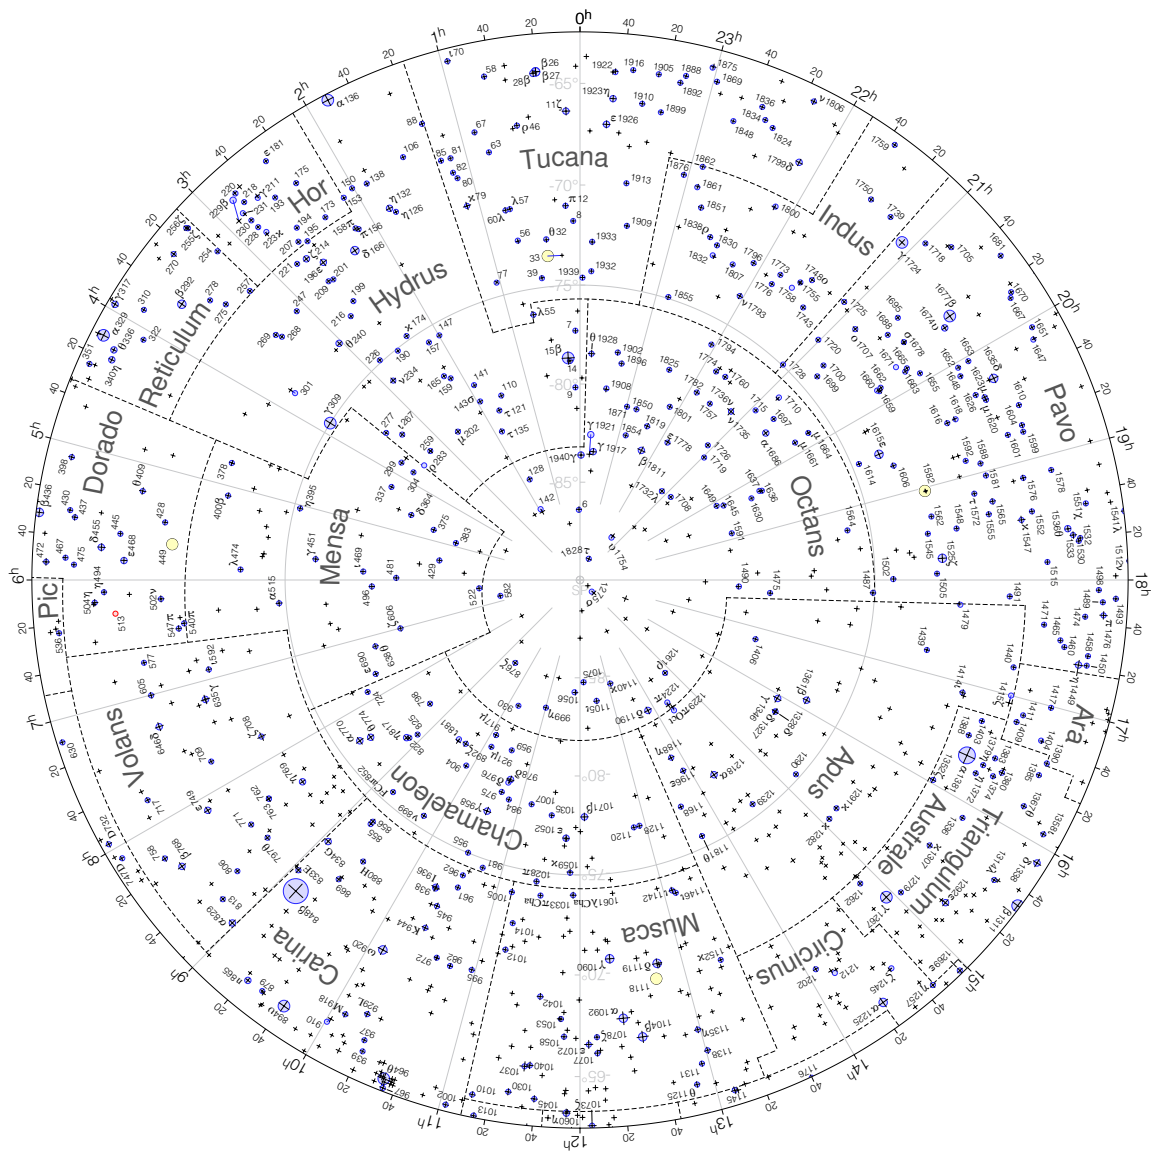

Lacaille Stars around the South Pole

Magnitudes: 
1 2 3 4 5 6