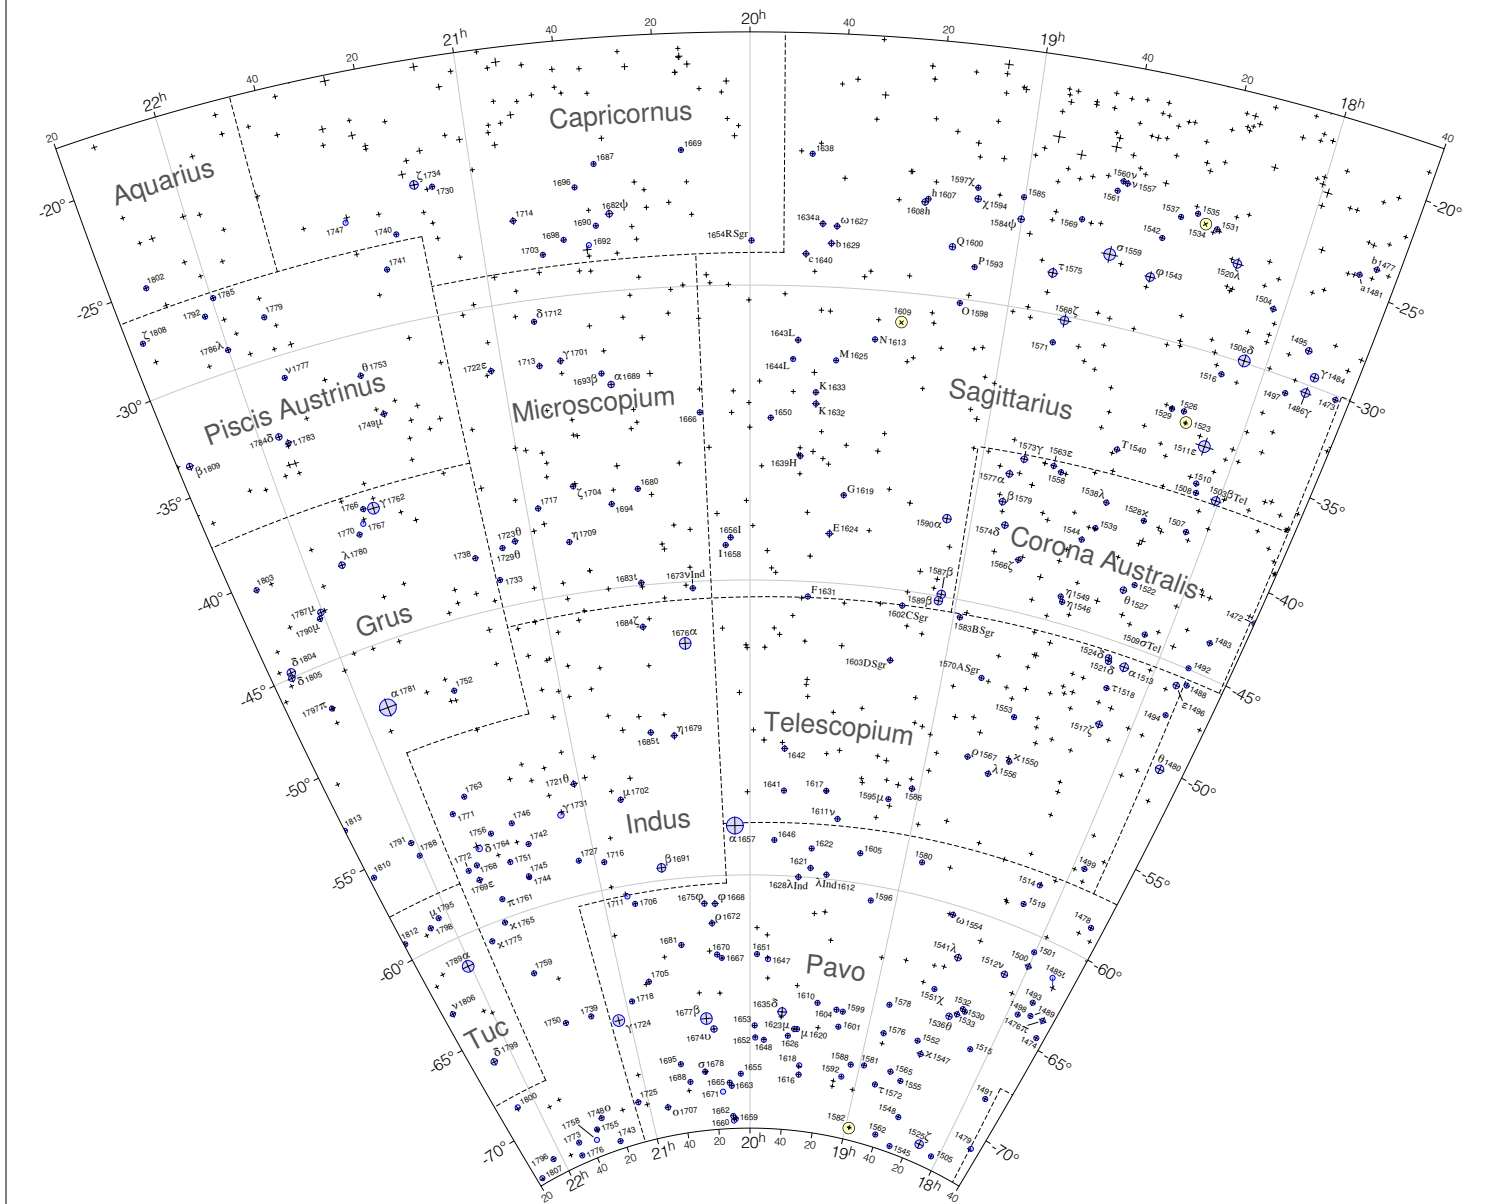

Lacaille Stars from 18h to 22h

Magnitudes: ○ ○ ○ ○ ○ ○
1 2 3 4 5 6