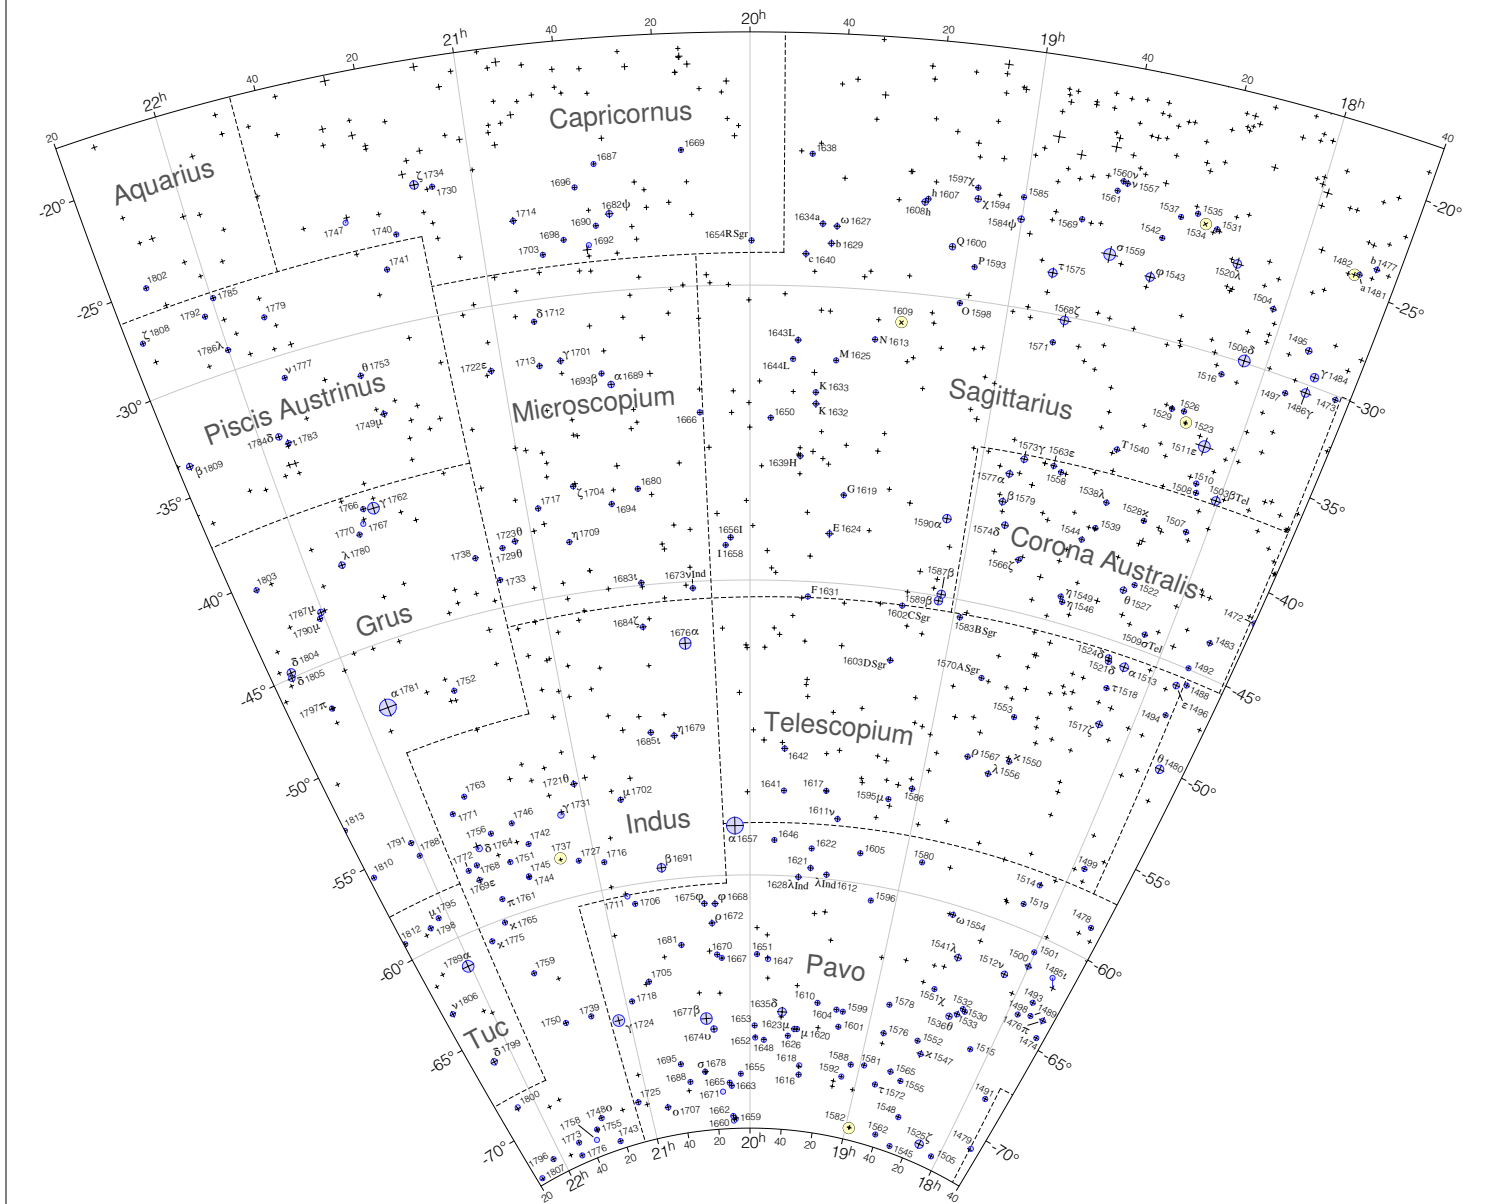

# Lacaille Stars from 18h to 22h

Magnitudes:   
 1 2 3 4 5 6