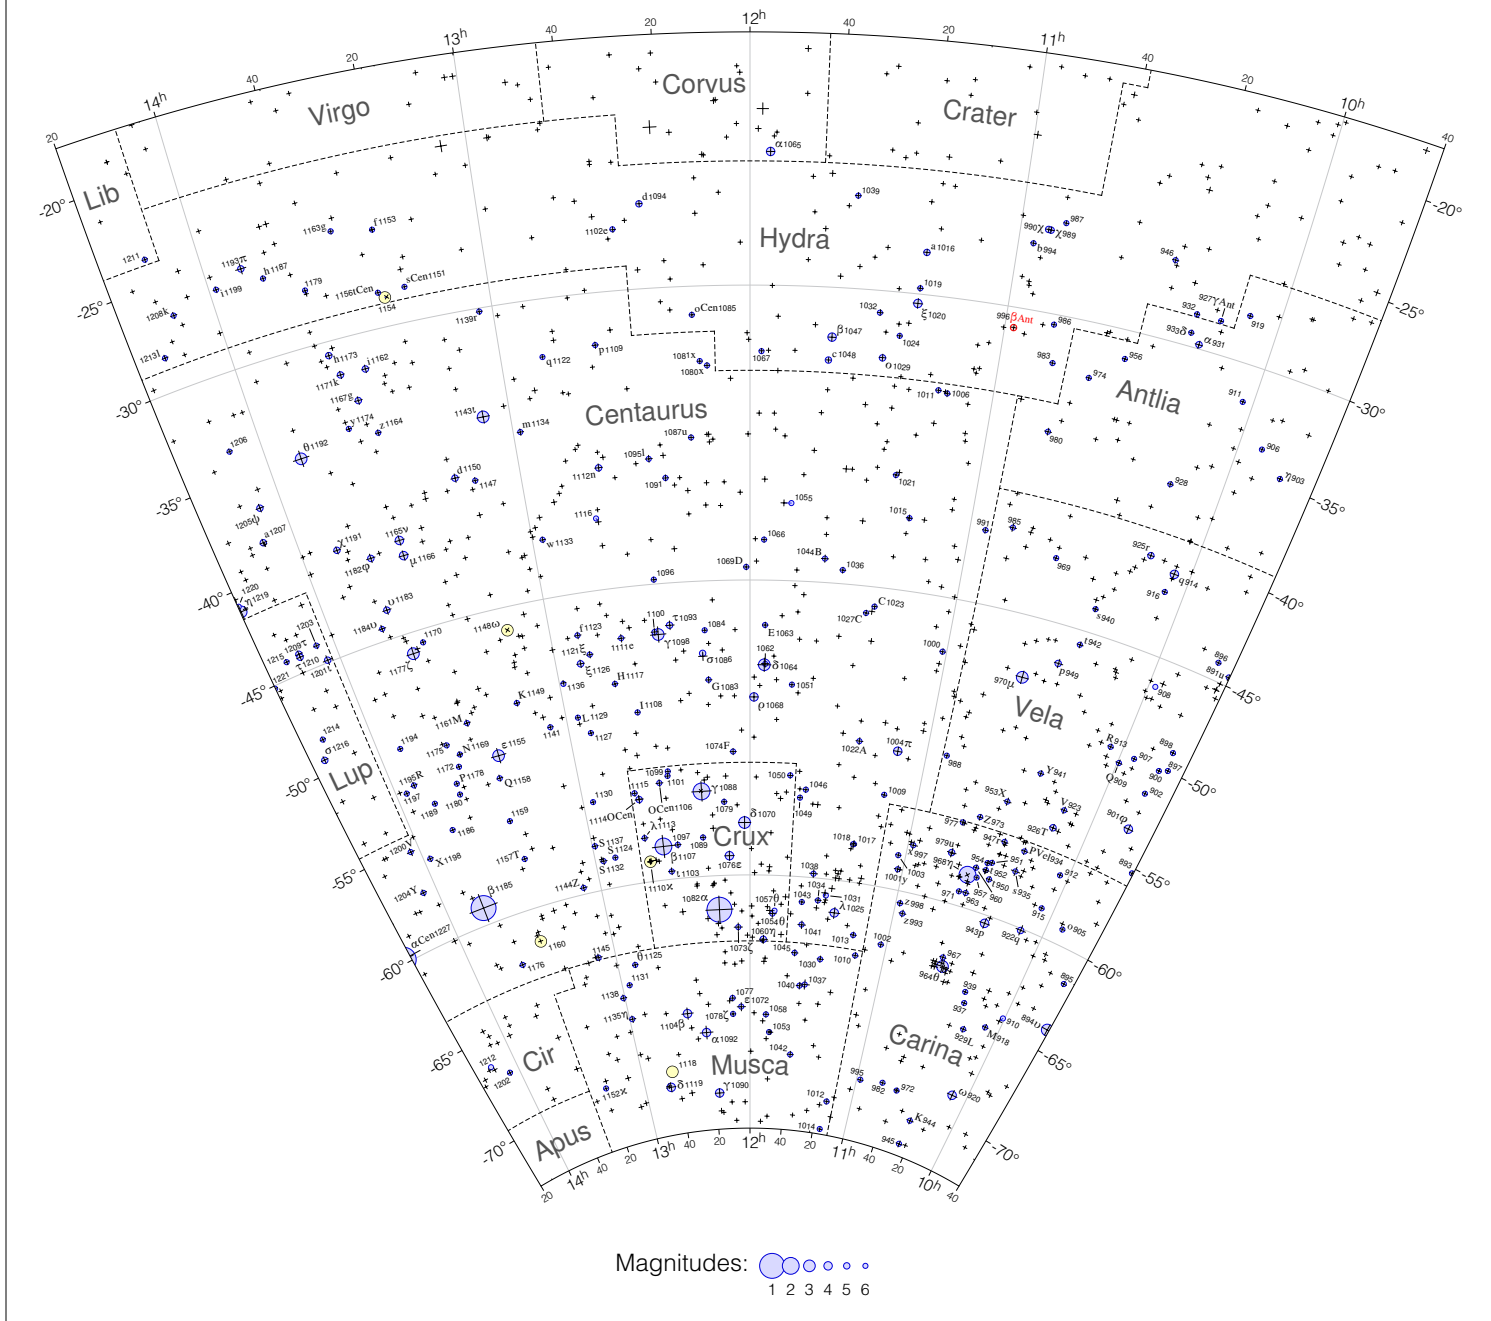

Lacaille Stars from 10h to 14h

Magnitudes: ○ ○ ○ ○ ○ ○
1 2 3 4 5 6