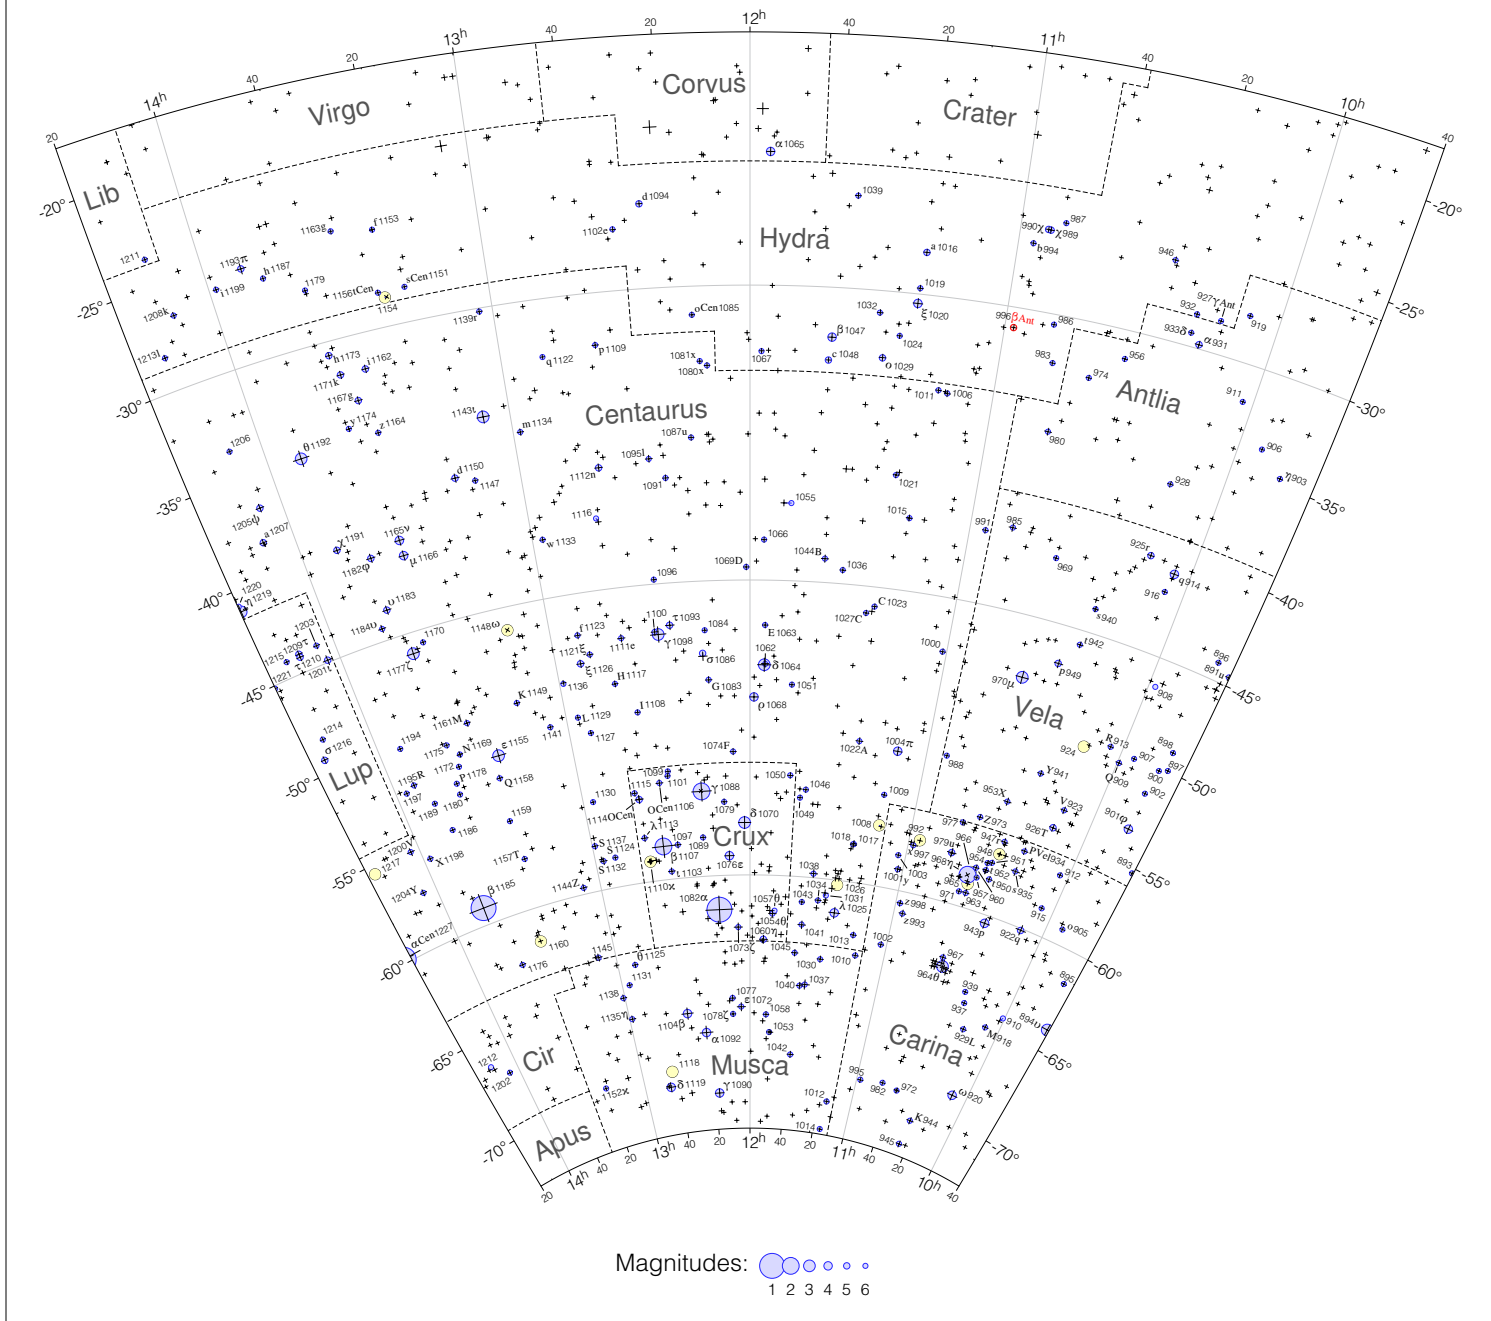

Lacaille Stars from 10h to 14h

Magnitudes: 
1 2 3 4 5 6