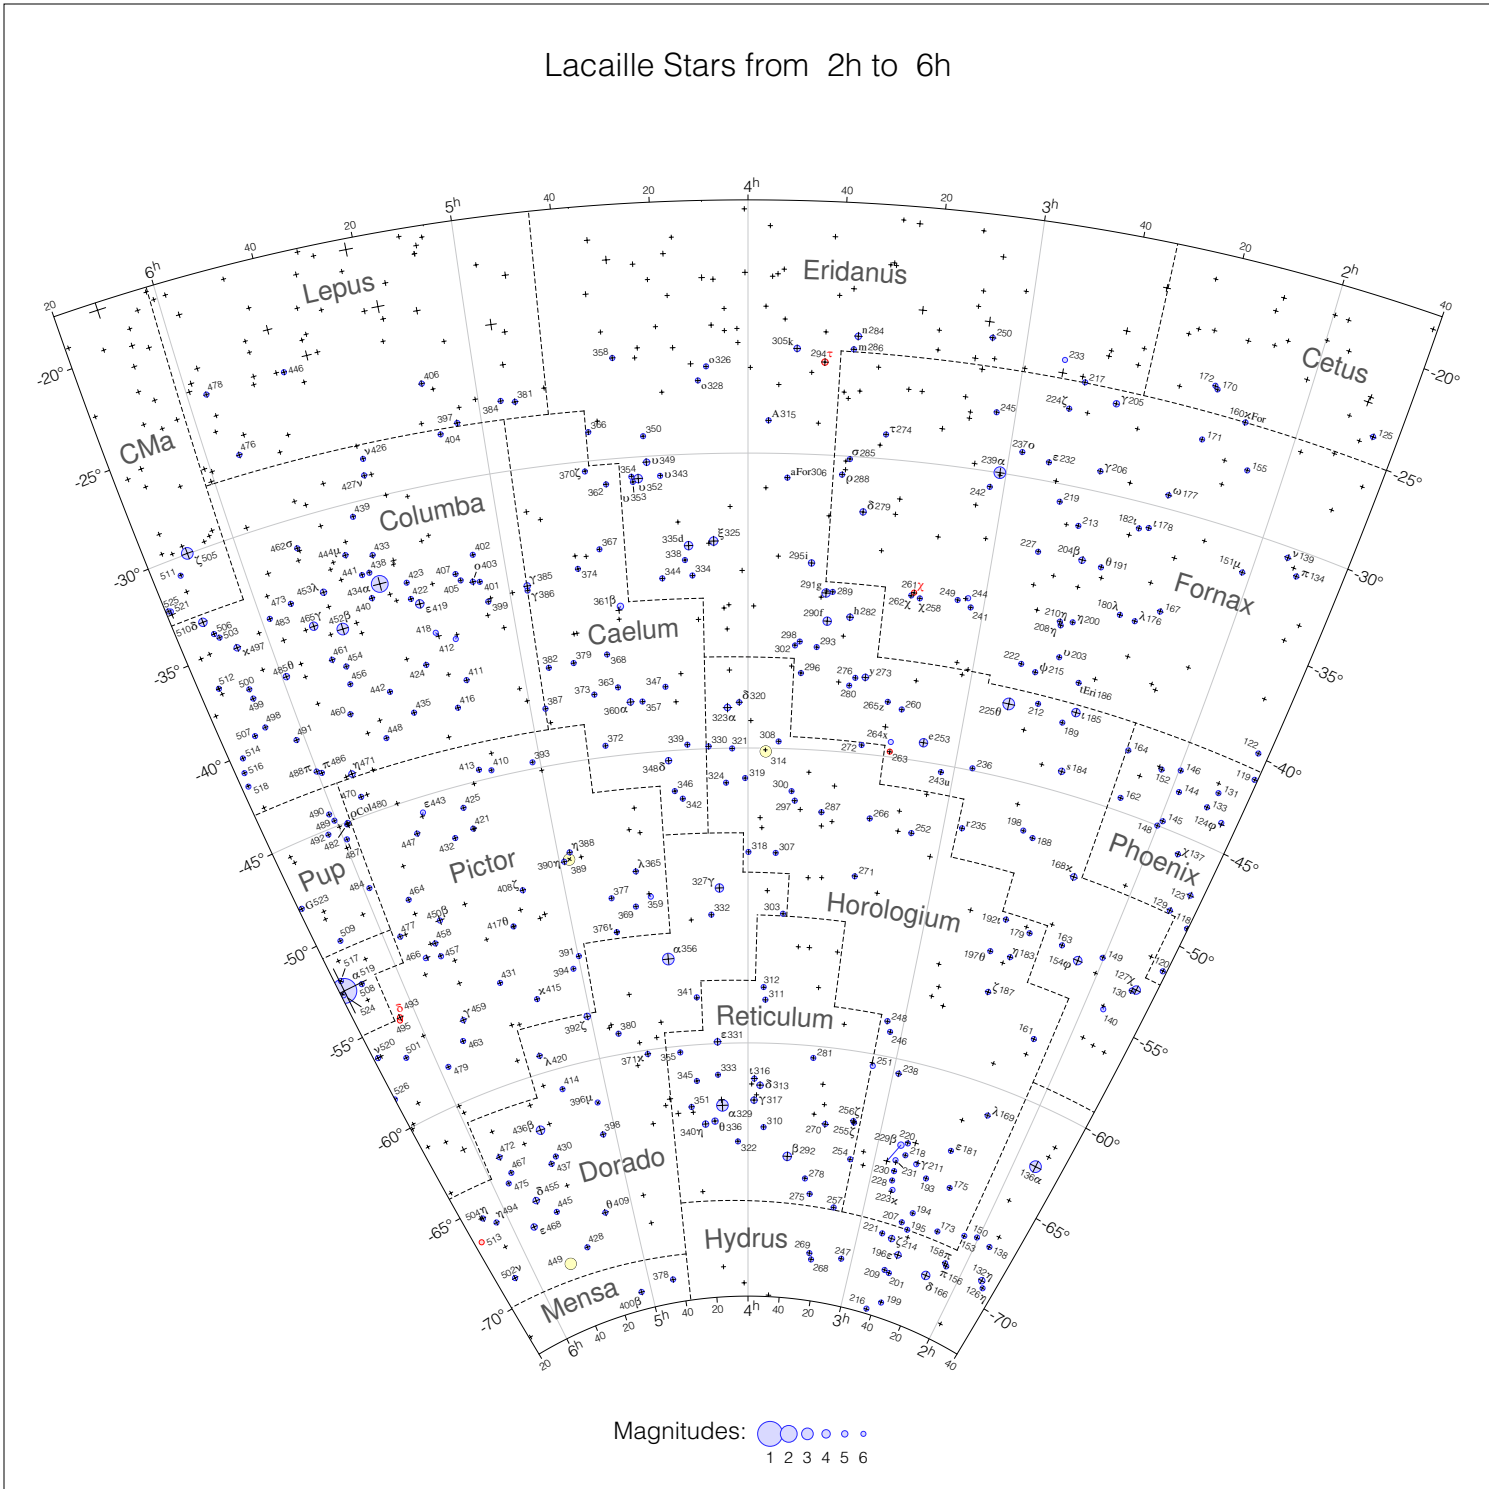

Lacaille Stars from 2h to 6h

Magnitudes: 
1 2 3 4 5 6