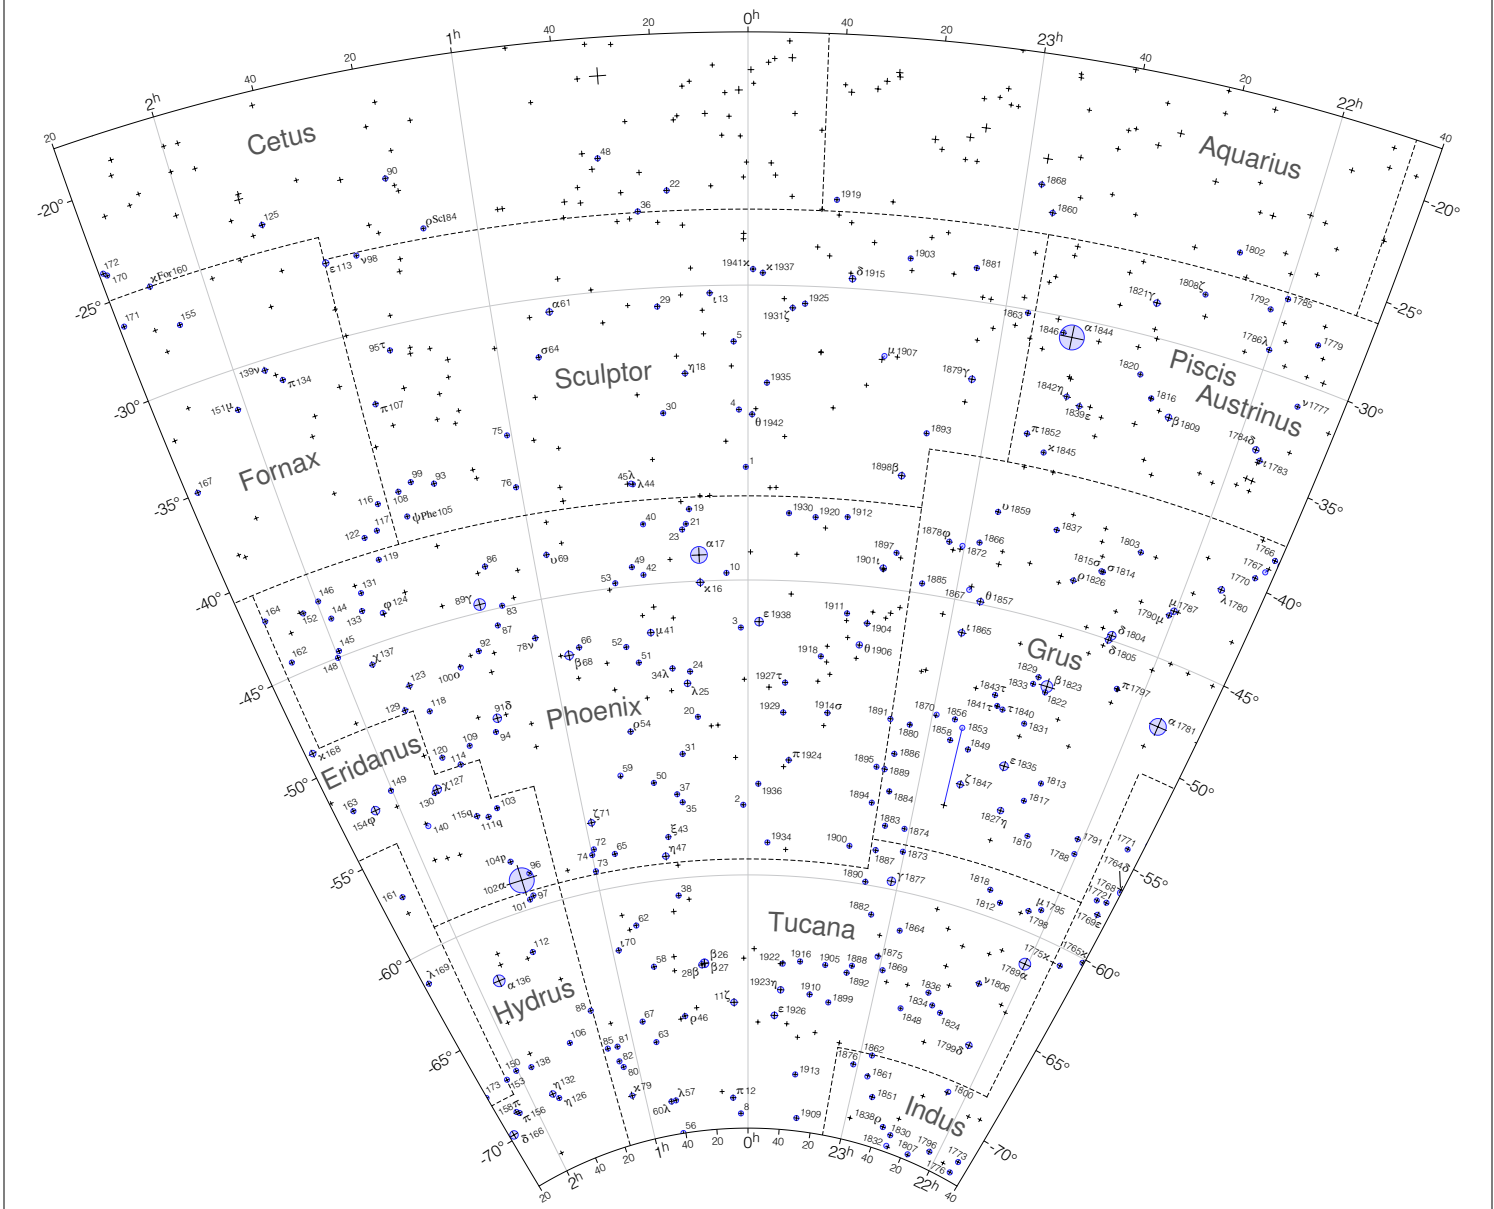

Lacaille Stars from 22h to 2h

Magnitudes: ○ ○ ○ ○ ○
1 2 3 4 5 6