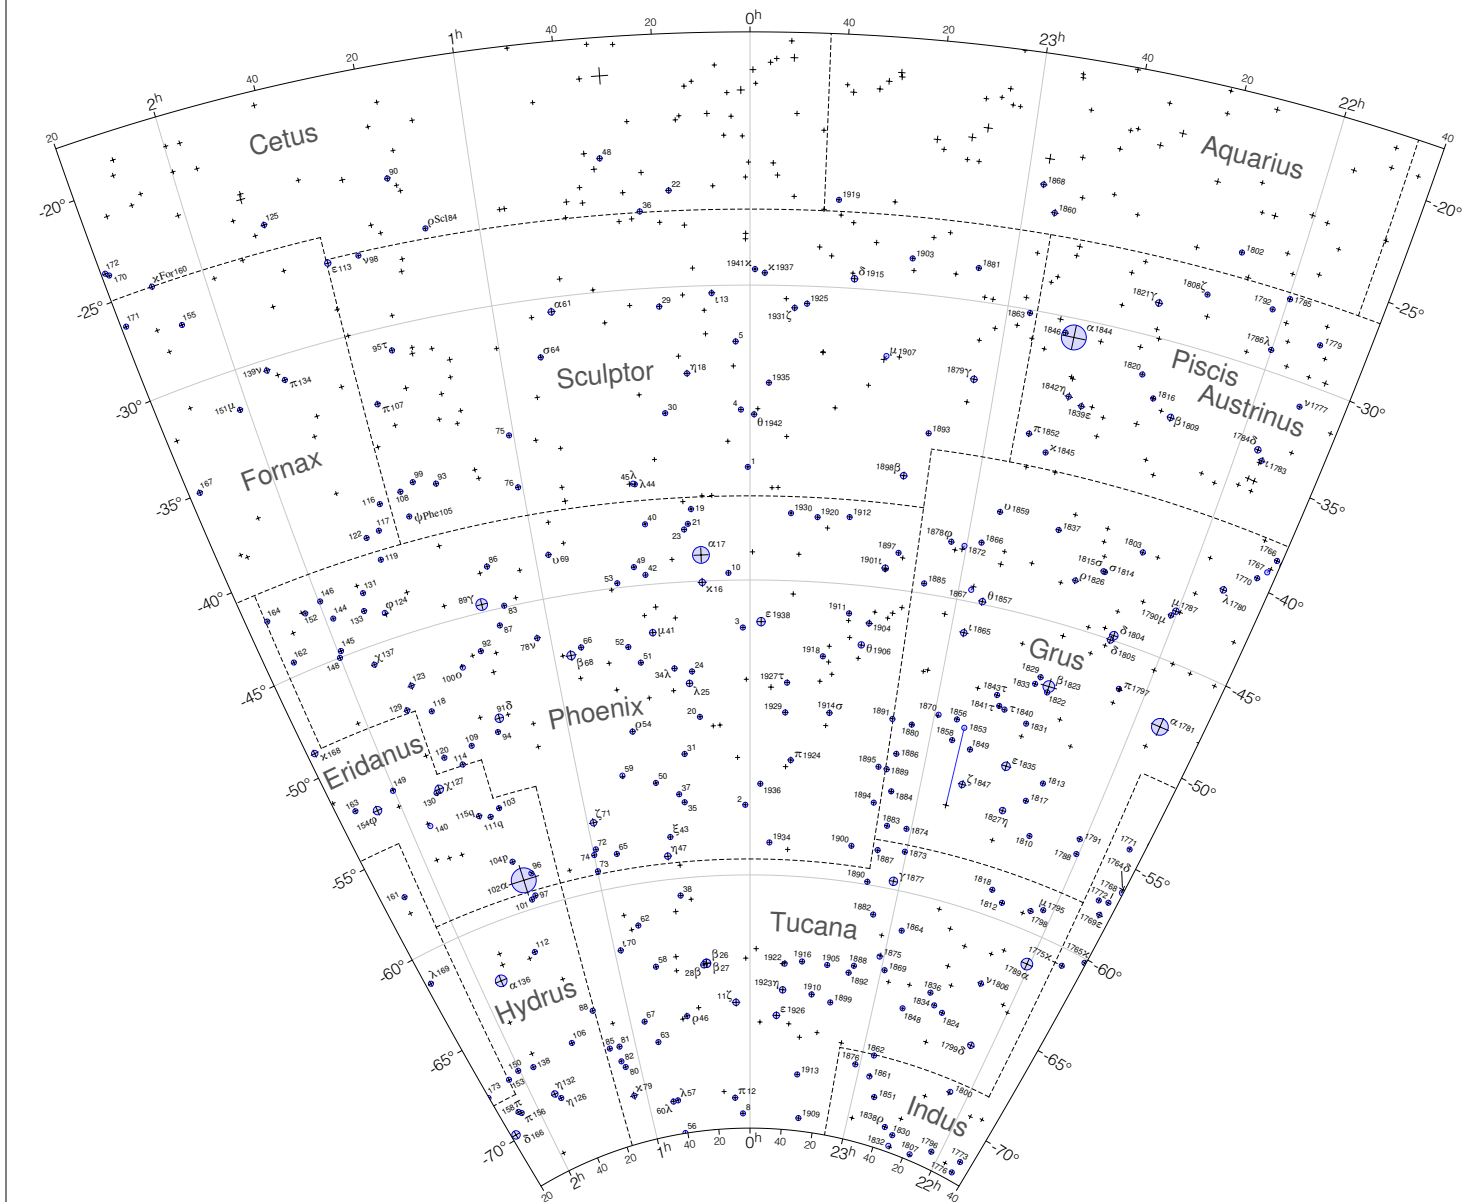

Lacaille Stars from 22h to 2h

Magnitudes:
 1 2 3 4 5 6