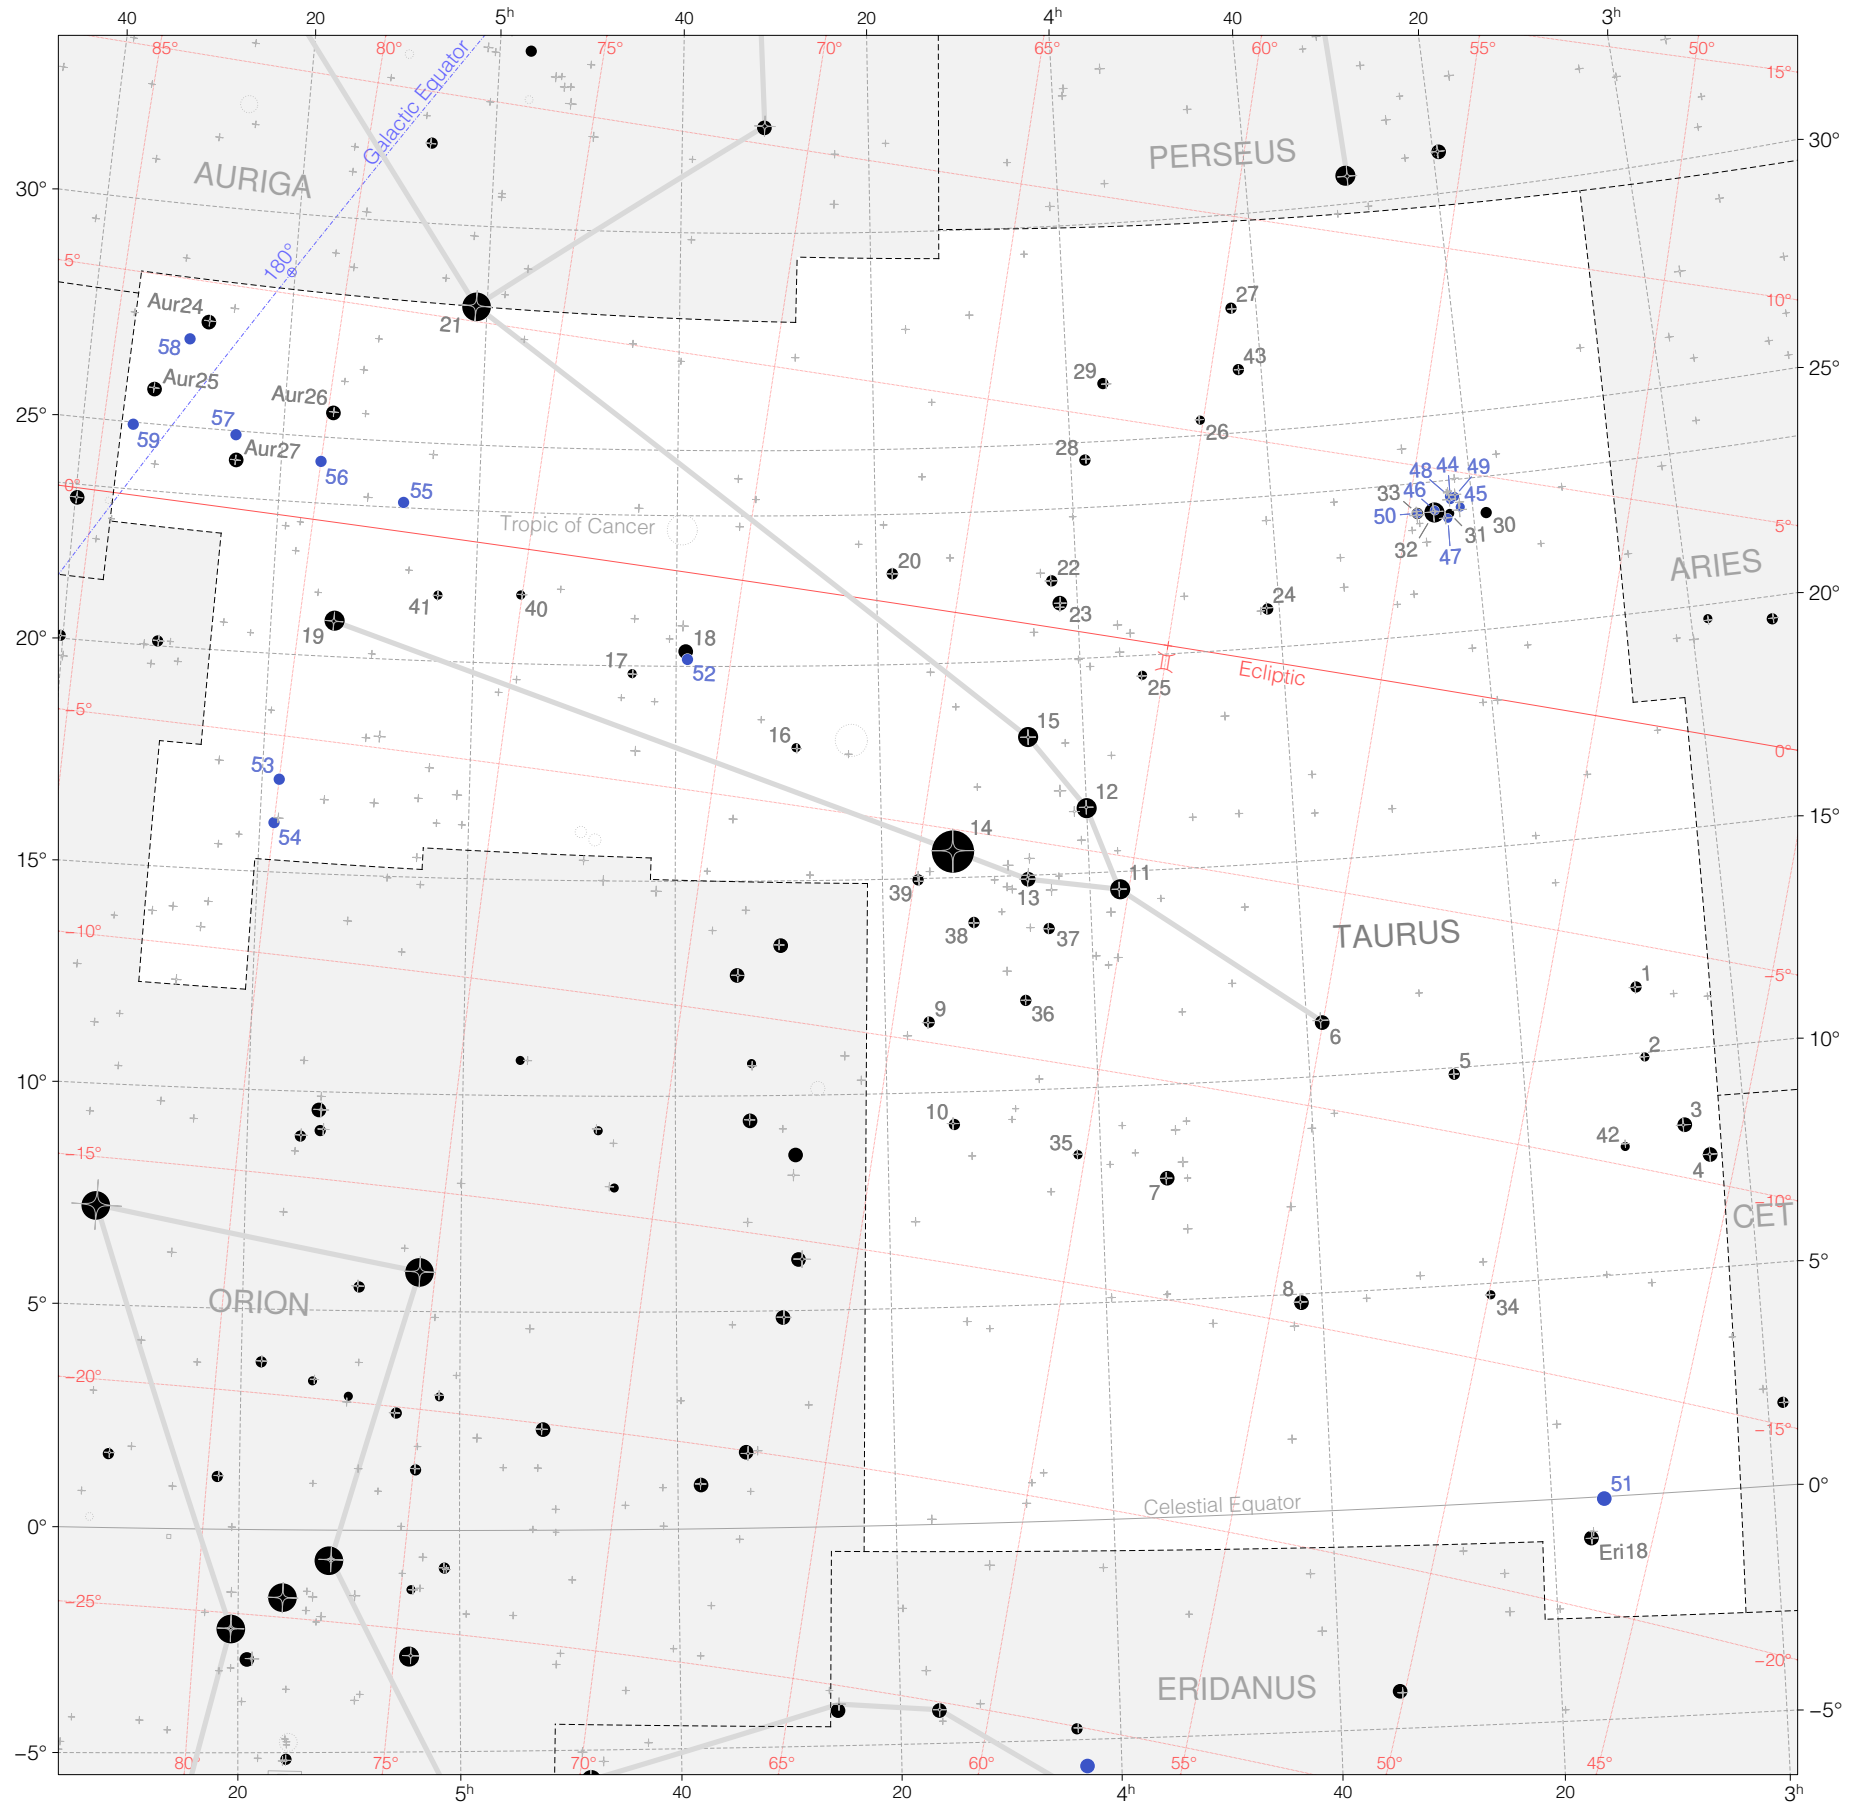

Kepler Stars in Taurus

Magnitudes: 1 2 3 4 5 6 7

Versions: K 2 3

Scale at center: 0° 2° 4°