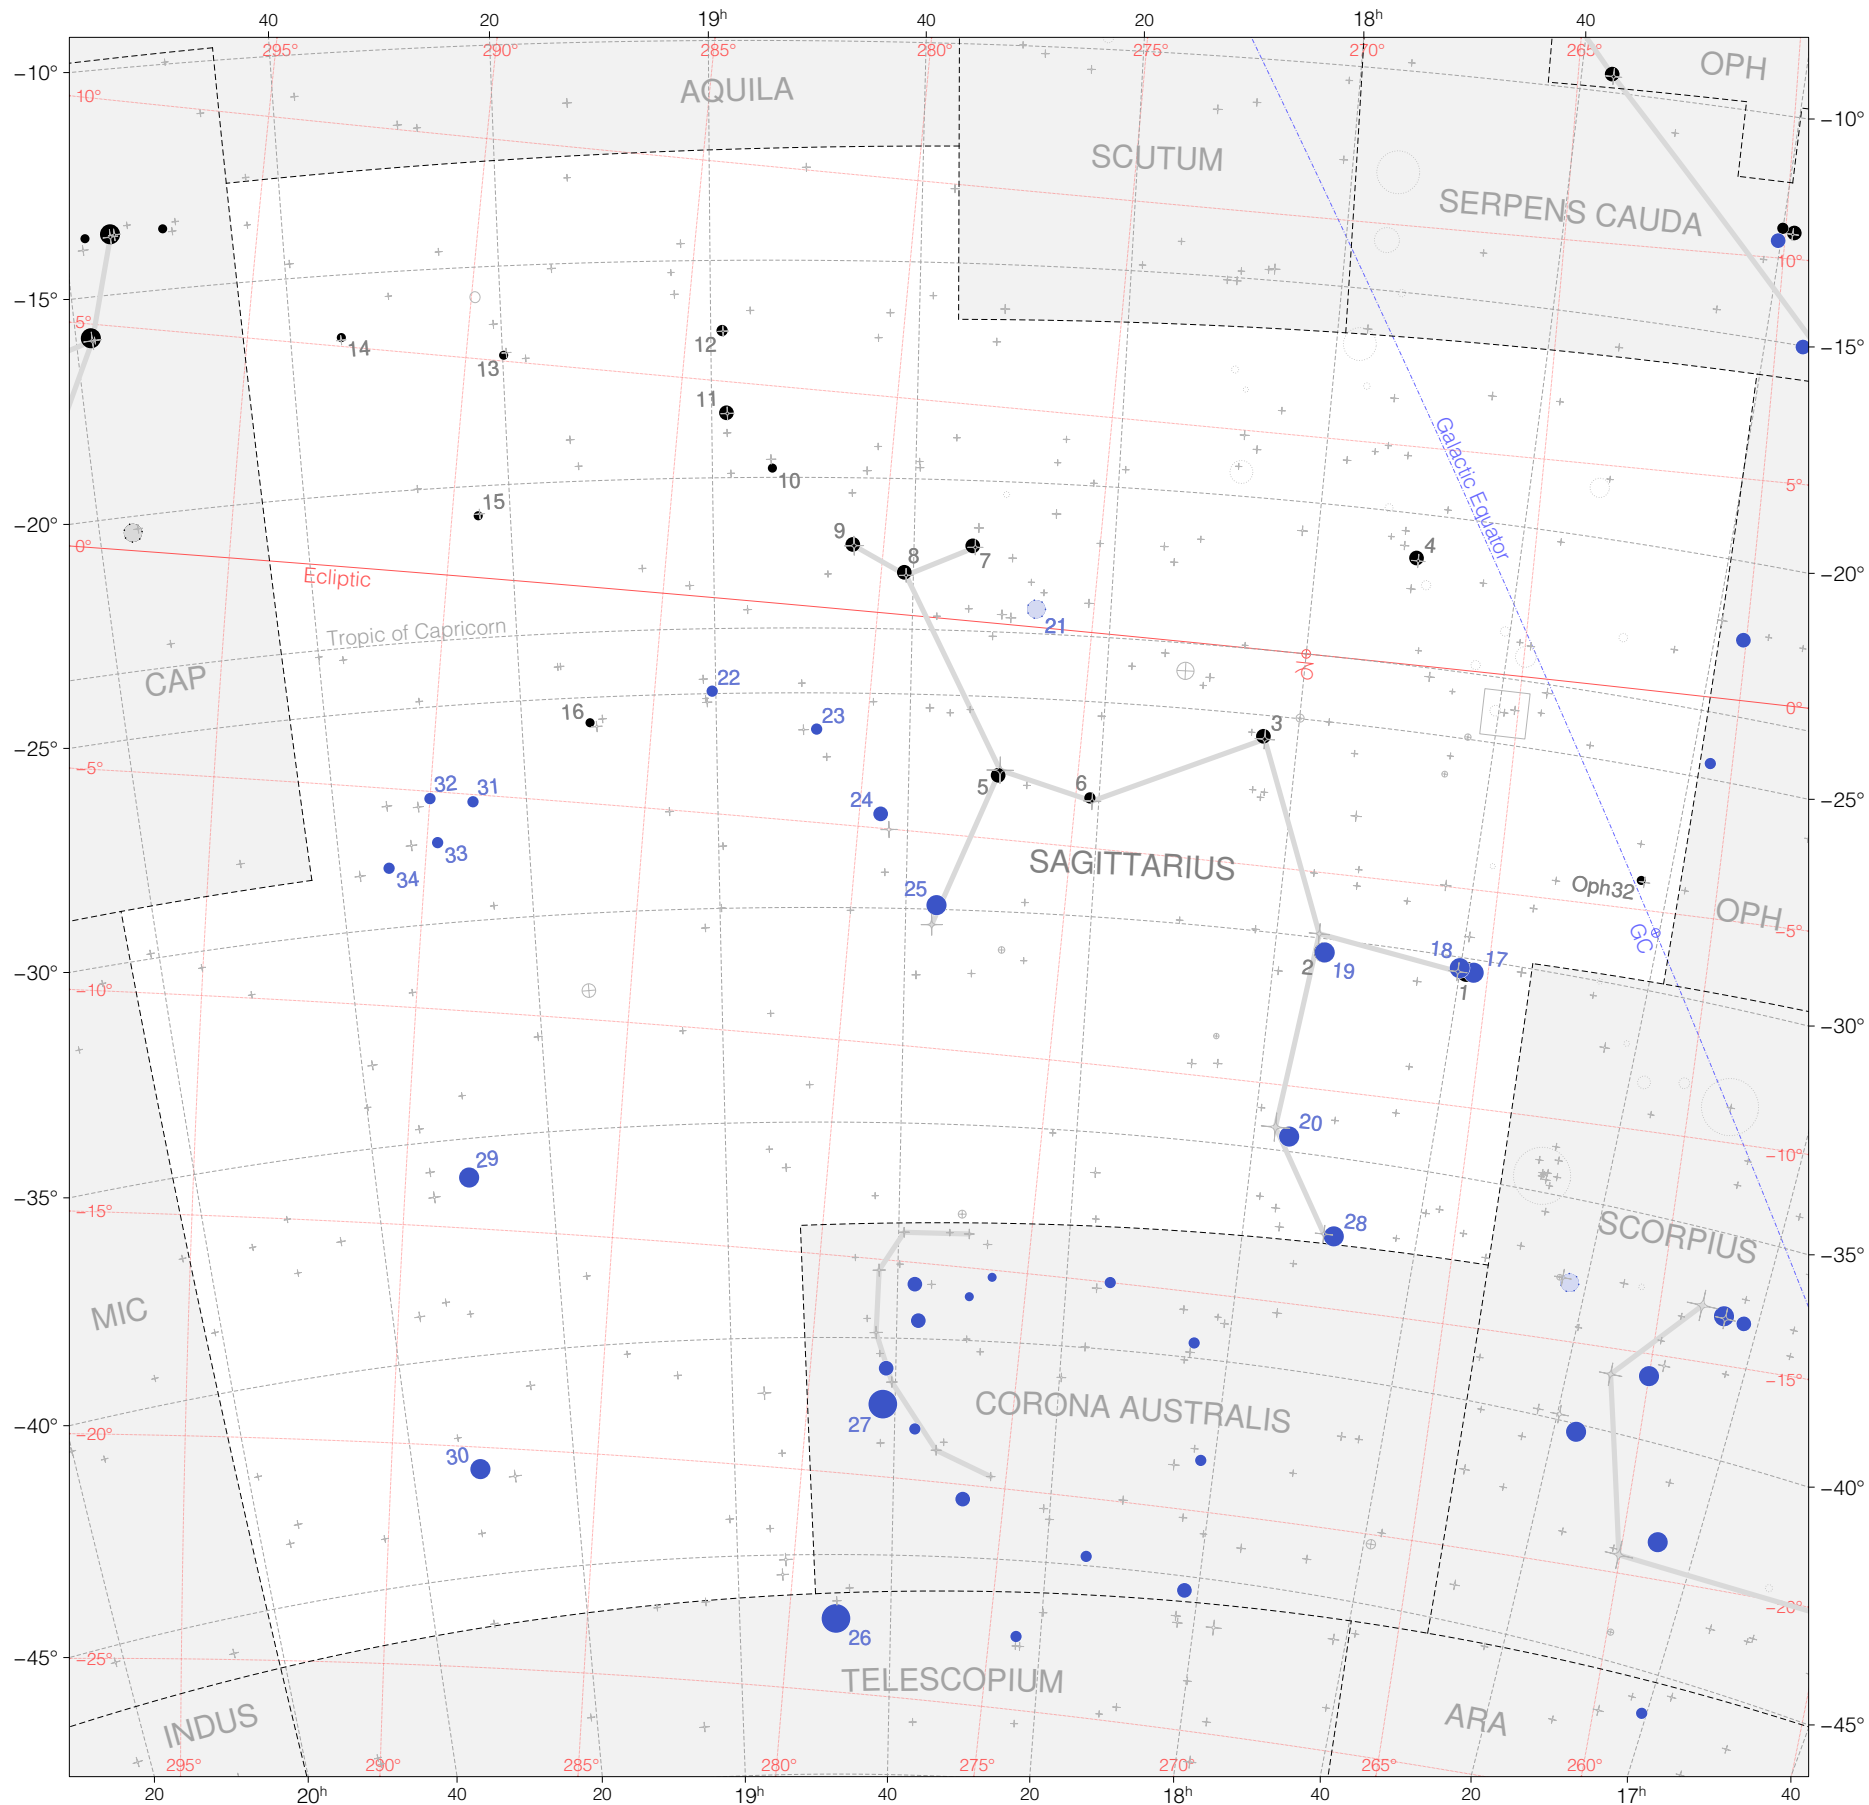

Kepler Stars in Sagittarius

Magnitudes: 1 2 3 4 5 6 7

Versions: K 2 3

Scale at center: 0° 2° 4°